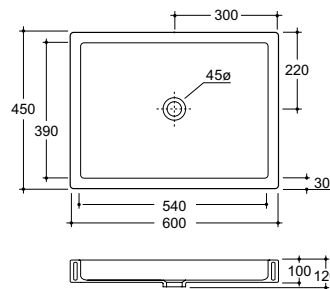

Canale Series

STYLE

Bench/Wall

CODE

Canale 40 (bench mount only)
NTH (001/217)

Canale 60 - NTH (001/129)

Canale 90 - NTH (001/128)

Canale 120 - NTH (001/138)

WEIGHT

(40) 9.5 kg, **(60)** 14 kg,
(90) 18.5 kg, **(120)** 24.5 kg

COLOURS

White, Standard colours +40%

40 Glazed at rear

60, 90, 120 Not glazed
at rear.

OVERFLOW & WASTE

32mm non-overflow plug
and waste not included.

CANALE 60

N. B. - Wall brackets to
be ordered separately.
Code 007/191