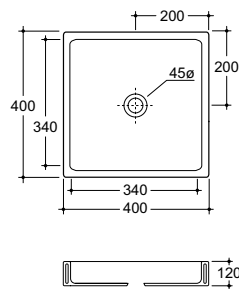

Canale 90 - NTH (001/128)

Canale 120 - NTH (001/138)

WEIGHT

(40) 9.5 kg, **(60)** 14 kg,
(90) 18.5 kg, **(120)** 24.5 kg

COLOURS

White, Standard colours +40%

40 Glazed at rear

60, 90, 120 Not glazed
at rear.

OVERFLOW & WASTE

32mm non-overflow plug
and waste not included.

CANALE 40

CANALE 60

CANALE WALL FIXING BRACKETS (PR)
CODE: (007 191)

N. B. - Wall brackets to
be ordered separately.
Code 007/191

CANALE 90

CANALE 120