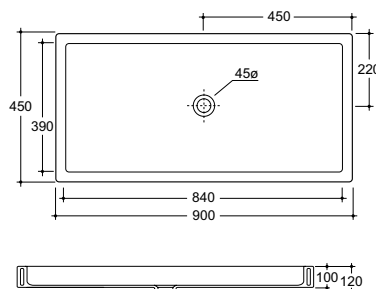

Canale 90 - NTH (001/128)

Canale 120 - NTH (001/138)

WEIGHT

(40) 9.5 kg, **(60)** 14 kg,
(90) 18.5 kg, **(120)** 24.5 kg

COLOURS

White, Standard colours +40%

40 Glazed at rear

60, 90, 120 Not glazed
at rear.

OVERFLOW & WASTE

32mm non-overflow plug
and waste not included.

CANALE 40

CANALE 60

CANALE WALL FIXING BRACKETS (PR)
CODE: (007 191)

N. B. - Wall brackets to
be ordered separately.
Code 007/191

CANALE 90

CANALE 120