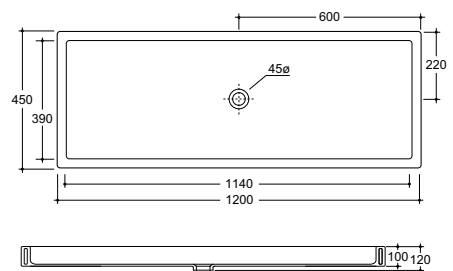

Canale 90 - NTH (001/128)

Canale 120 - NTH (001/138)

WEIGHT

(40) 9.5 kg, **(60)** 14 kg,
(90) 18.5 kg, **(120)** 24.5 kg

COLOURS

White, Standard colours +40%

40 Glazed at rear

60, 90, 120 Not glazed
at rear.

OVERFLOW & WASTE

32mm non-overflow plug
and waste not included.

CANALE 40

CANALE 60

CANALE WALL FIXING BRACKETS (PR)
CODE: (007 191)

N. B. - Wall brackets to
be ordered separately.
Code 007/191

CANALE 90

CANALE 120