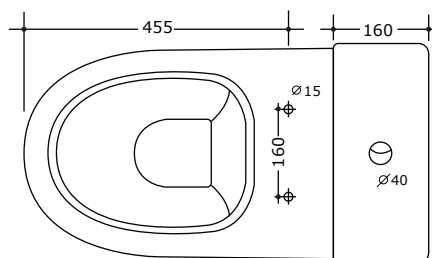

(Pan) 47.5 kgs, **(Seat)** 3 kgs,
(Cistern) 12 kgs

COLOURS

White

INCLUSIONS

Connector, soft close seat
and fixings included.

S-trap connector supplied
as standard

Notes

Set out 90-220 mm (S-Trap)

Suitable for S-Trap or P-Trap Installation.

Bottom Inlet cover caps included.

Cleanmax nanotech anti-bacterial surface
technology.

*Left or Right installation

Note: All dimensions are in millimetres and are subject to normal manufacturing variances. Studio Bagno Pty Ltd reserves the right to vary specifications at any time without notice. Date created: 14/02/13