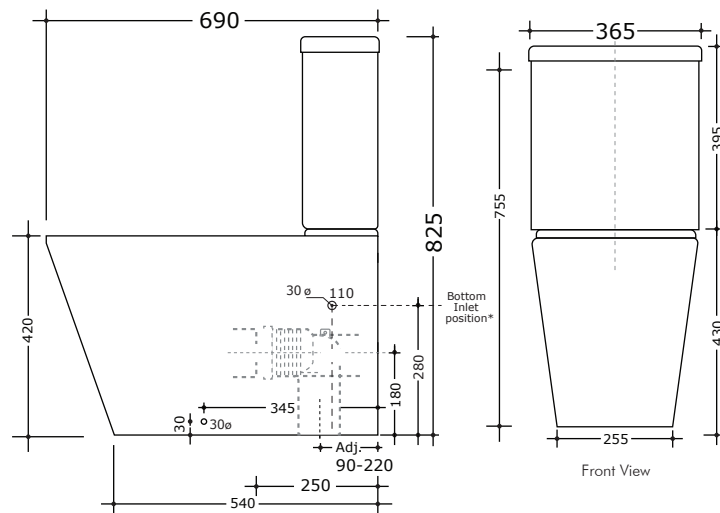

(Pan) 47.5 kgs, **(Seat)** 3 kgs,
(Cistern) 12 kgs

COLOURS

White

INCLUSIONS

Connector, soft close seat
and fixings included.

S-trap connector supplied
as standard

Notes

Set out 90-220 mm (S-Trap)

Suitable for S-Trap or P-Trap Installation.

Bottom Inlet cover caps included.

Cleanmax nanotech anti-bacterial surface
technology.

*Left or Right installation

Note: All dimensions are in millimetres and are subject to normal manufacturing variances. Studio Bagno Pty Ltd reserves the right to vary specifications at any time without notice. Date created: 14/02/13