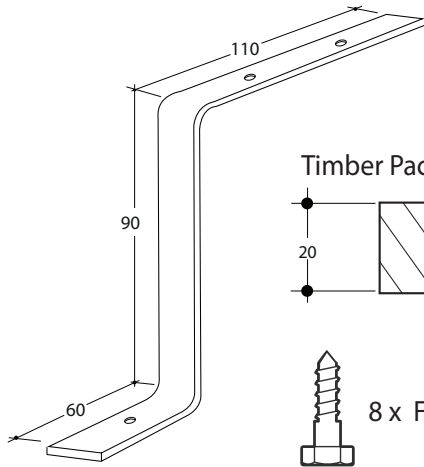

STUDIO BAGNO

Manhattan 50 + Slim 80 Undercounter Installation Guide

4 x Manhattan Brackets (Included)

4 x Levelling Screws (Included)

Timber Packer (Not Included)

8 x Fixing Screws (Not Included)

Silicon only to secure basin to counter top