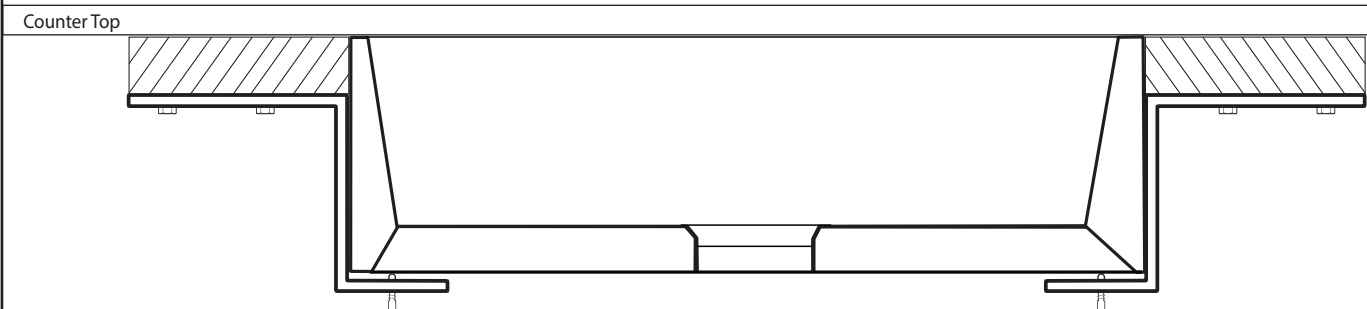

Completed Installation