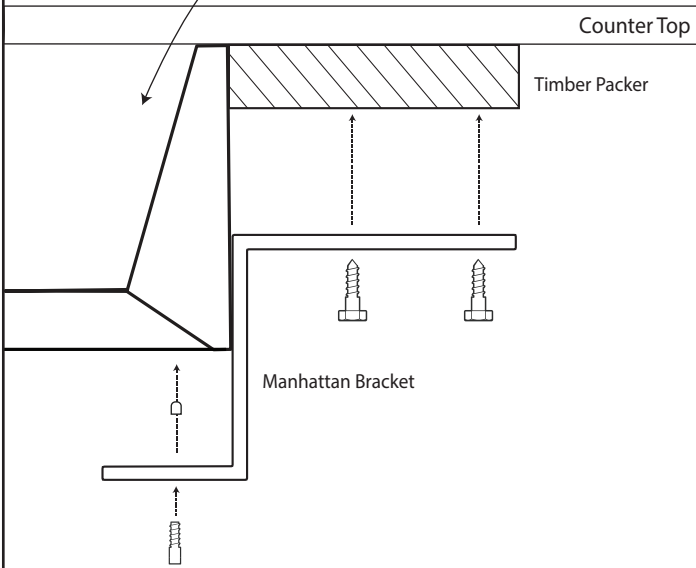

Manhattan 50 Under Counter

2