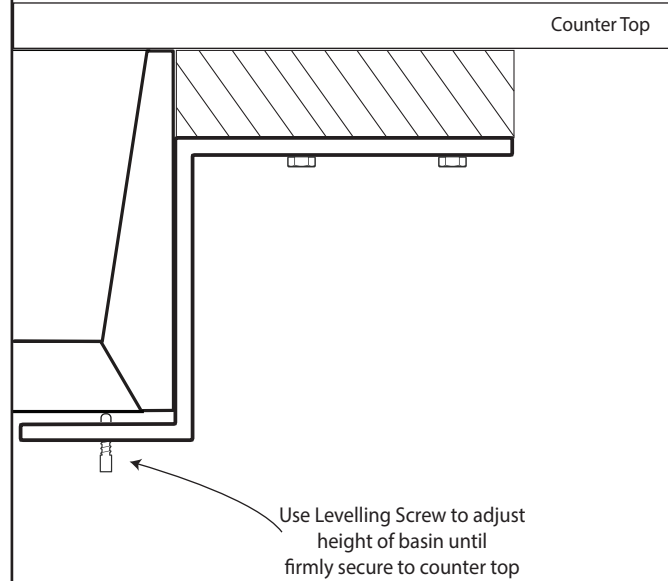

STUDIO BAGNO

Manhattan 50 + Slim 80 Undercounter Installation Guide

4 x Manhattan Brackets (Included)

4 x Levelling Screws (Included)

Timber Packer (Not Included)

8 x Fixing Screws (Not Included)

Silicon only to secure basin to counter top

1

Manhattan 50 Under Counter

2

3

4

Completed Installation