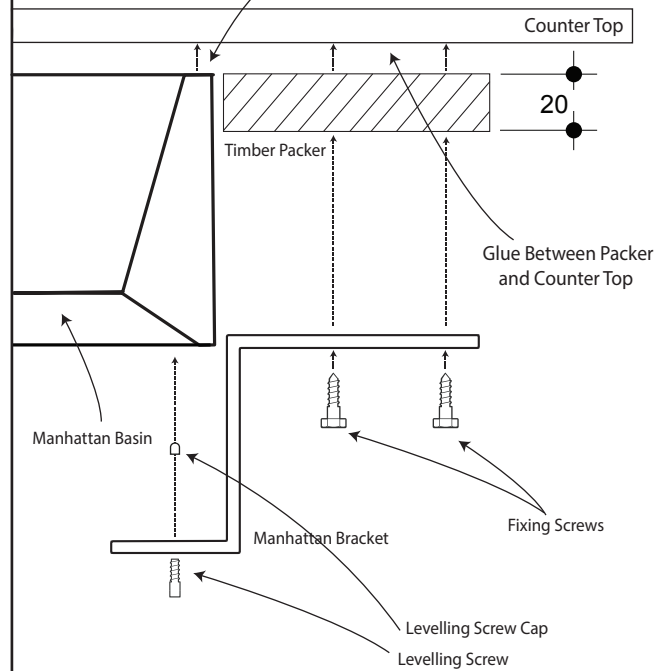

Silicon only to secure basin to counter top

1