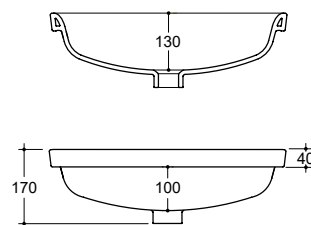

WEIGHT

(54) 7.3 kg, **(75)** 10 kg

COLOURS

White, Glazed at rear

OVERFLOW & WASTE

32mm overflow plug and waste not included

RECOMMENDED PLUG AND WASTE

SBW003

LAGO INSET 54

LAGO INSET 75