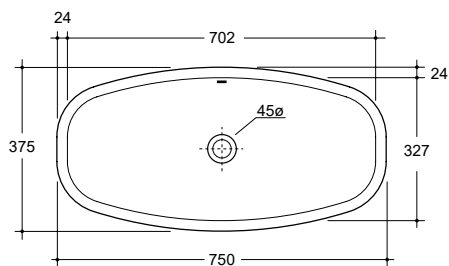

WEIGHT

(54) 7.3 kg, **(75)** 10 kg

COLOURS

White, Glazed at rear

OVERFLOW & WASTE

32mm overflow plug and waste not included

RECOMMENDED PLUG AND WASTE

SBW003

LAGO INSET 54

LAGO INSET 75