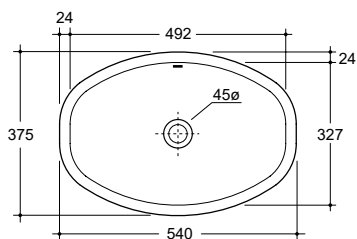

WEIGHT

(54) 7.3 kg, **(75)** 10 kg

COLOURS

White, Glazed at rear

OVERFLOW & WASTE

32mm overflow plug and waste not included

RECOMMENDED PLUG AND WASTE

SBW003

LAGO INSET 54

LAGO INSET 75