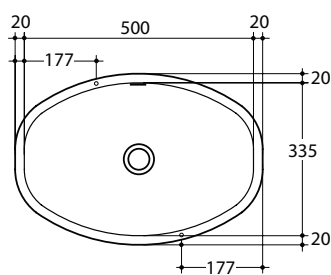

Lago Series

STYLE

Undercounter

CODE

Lago 54

LV065U

Lago 75

LV075U

WEIGHT

(54) 7.3 kg

(75) 10 kg

COLOURS

White

OVERFLOW & WASTE

32mm overflow plug & waste not included

RECOMMENDED PLUG & WASTE

SBW003

NOTES

Brackets included

LAGO 54