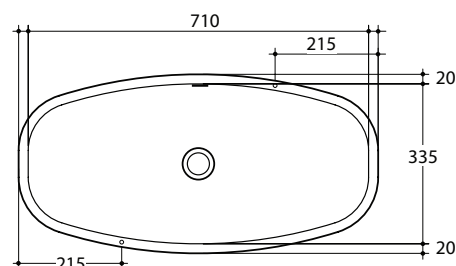

### WEIGHT

(54) 7.3 kg

(75) 10 kg

### NOTES

Brackets included

LAGO 54

LAGO 75