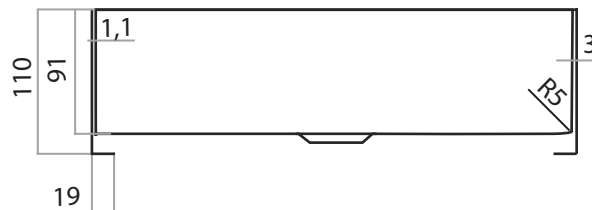

RECOMMENDED PLUG & WASTE

SBW010

Note: All dimensions are in millimetres and are subject to normal manufacturing variances. Studio Bagno Pty Ltd reserves the right to vary specifications at any time without notice. Date created: 25/01/2021