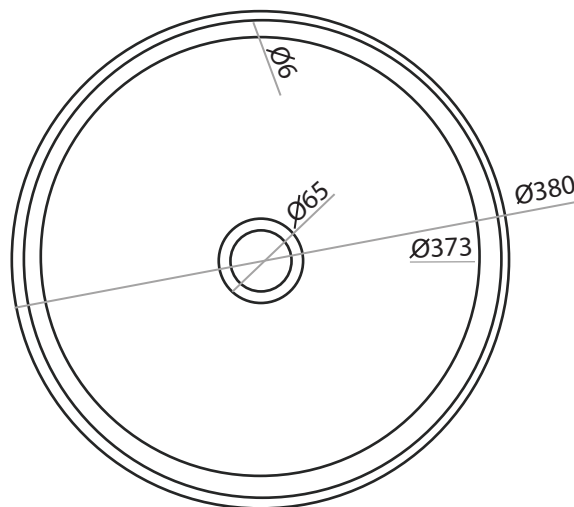

RECOMMENDED PLUG & WASTE

SBW010

Note: All dimensions are in millimetres and are subject to normal manufacturing variances. Studio Bagno Pty Ltd reserves the right to vary specifications at any time without notice. Date created: 25/01/2021