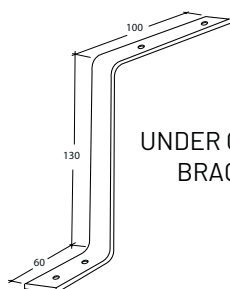

NOTES

Brackets included

UNDER COUNTER
BRACKETS