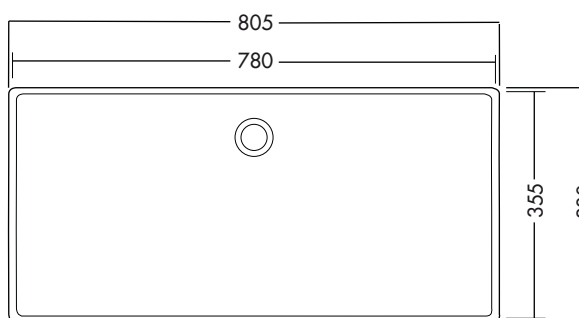

NOTES

Brackets included

UNDER COUNTER
BRACKETS