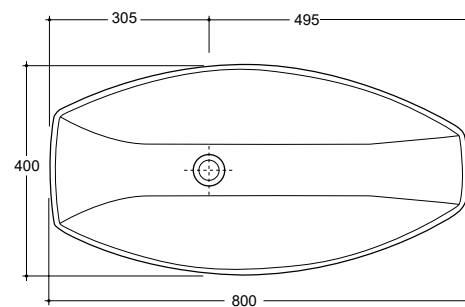

CÀ TRON MAXI

Note: All dimensions are in millimetres and are subject to normal manufacturing variances.
Studio Bagno Pty Ltd reserves the right to vary specifications at any time without notice. Date created: 14/02/13