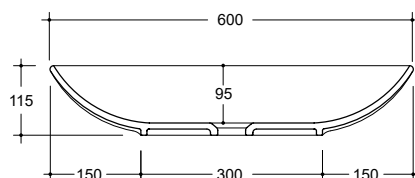

Cà Tron, Cà Tron Maxi

STYLE

Bench

CODE

Cà Tron
LVR210

Cà Tron Maxi
LVR220

Available in Matt Black

WEIGHT

Cà Tron 5.5 kg

Cà Tron Maxi 8.5 kg

COLOURS

White, Standard colours:
Matt White, Matt Black,
Gloss Black

OVERFLOW & WASTE

32mm non-overflow plug
and waste not included

RECOMMENDED PLUG & WASTE

SBW003

NOTE

NB: Colour options will need to be verified by Studio Bagno prior to purchase, and may be subject to minimum order quantities (ie. for projects only)

CÀ TRON

CÀ TRON MAXI

Note: All dimensions are in millimetres and are subject to normal manufacturing variances.
Studio Bagno Pty Ltd reserves the right to vary specifications at any time without notice. Date created: 14/02/13