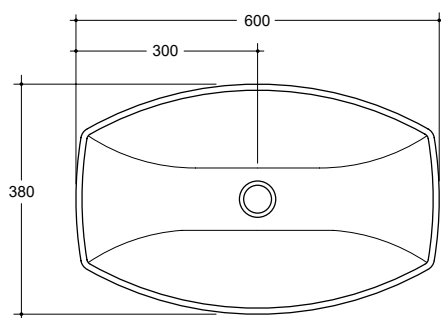

Cà Tron, Cà Tron Maxi

STYLE

Bench

CODE

Cà Tron
LVR210

Cà Tron Maxi
LVR220

Available in Matt Black

WEIGHT

Cà Tron 5.5 kg

Cà Tron Maxi 8.5 kg

COLOURS

White, Standard colours:
Matt White, Matt Black,
Gloss Black

OVERFLOW & WASTE

32mm non-overflow plug
and waste not included

RECOMMENDED PLUG & WASTE

SBW003

NOTE

NB: Colour options will need to be verified by Studio Bagno prior to purchase, and may be subject to minimum order quantities (ie. for projects only)

CÀ TRON

CÀ TRON MAXI

Note: All dimensions are in millimetres and are subject to normal manufacturing variances.
Studio Bagno Pty Ltd reserves the right to vary specifications at any time without notice. Date created: 14/02/13