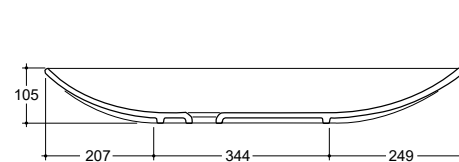

CÀ TRON MAXI

Note: All dimensions are in millimetres and are subject to normal manufacturing variances.
Studio Bagno Pty Ltd reserves the right to vary specifications at any time without notice. Date created: 14/02/13