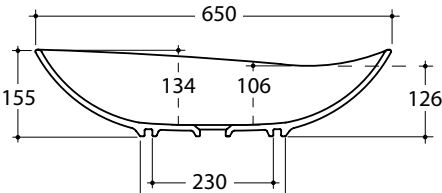

Base is 260 mm side to side
and 140 mm front to back

PIROGA