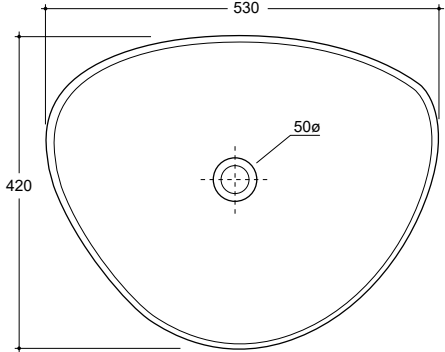

Base is 260 mm side to side
and 140 mm front to back

PIROGA