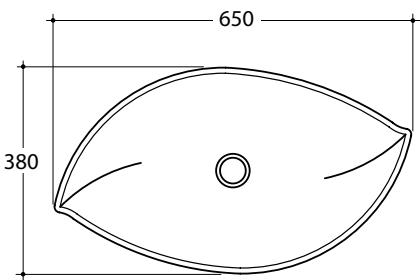

Base is 260 mm side to side
and 140 mm front to back

PIROGA