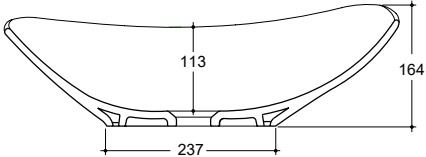

Piroga, Sinfonia

STYLE

Bench

CODE

Piroga
LV0140

Sinfonia
LVA120

WEIGHT

5.15 kg

COLOURS

White, Standard colours +50%
Matte White
Gloss Black
Matte Black

Sinfonia available
stock line Matt Black

OVERFLOW & WASTE

32mm non-overflow plug and
waste not included

RECOMMENDED PLUG & WASTE

SBW003

NOTE

NB: Colour options will need to be verified by Studio Bagno prior to purchase, and may be subject to minimum order quantities (ie. for projects only)

PIROGA

SINFONIA