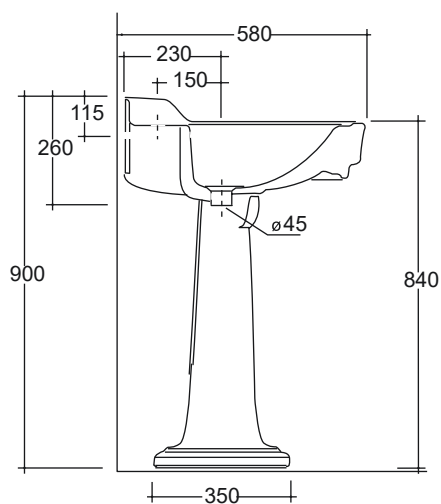

IMPERO 70

STYLE

Pedestal & Basin

CODE

1TH (IMP70/1)
3TH (IMP70/3)

WEIGHT

22 kg (Basin)
13 kg (Pedestal)

COLOURS

White, Not glazed at rear.

OVERFLOW & WASTE

32 mm overflow plug &
waste not included.

RECOMMENDED PLUG & WASTE

SBW006

INCLUSIONS

Wall fixing bolts included.

Note: All dimensions are in millimetres and are subject to normal manufacturing variances. Physical Product must be proofed and measurements confirmed before any alteration to installation area is conducted. Studio Bagno reserves the right to alter dimensions at any time. Date created: 24/02/2025