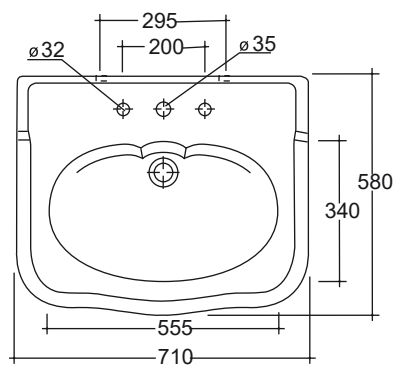

IMPERO 70

STYLE

Pedestal & Basin

CODE

1TH (IMP70/1)
3TH (IMP70/3)

WEIGHT

22 kg (Basin)
13 kg (Pedestal)

COLOURS

White, Not glazed at rear.

OVERFLOW & WASTE

32 mm overflow plug &
waste not included.

RECOMMENDED PLUG & WASTE

SBW006

INCLUSIONS

Wall fixing bolts included.

Note: All dimensions are in millimetres and are subject to normal manufacturing variances. Physical Product must be proofed and measurements confirmed before any alteration to installation area is conducted. Studio Bagno reserves the right to alter dimensions at any time. Date created: 24/02/2025