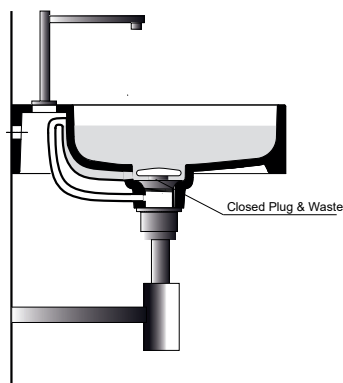

7.5 kg

OVERFLOW & WASTE

32 mm overflow plug & waste not included

RECOMMENDED PLUG & WASTE

SBW006

NOTES

Brackets Included. See next page for overflow description

OVERFLOW DESCRIPTION

Open Drain with Open Tap

Leaving the pop up plug & waste open, the water flow is directed down the drain, preventing the basin from filling.

Closed Drain with Open Tap

Closing the pop up plug & waste, the water flow is directed into the vacuum pipe by the hole in the drain collar positioned over the hydraulic lock. The water flows into the waste through the connected hydraulic lock in the drain that also prevents the water returning to the basin.

Closed Drain with Closed Tap

Closing the pop up plug & waste and the taps waterflow, the water flow stabilised and the basin remains full.