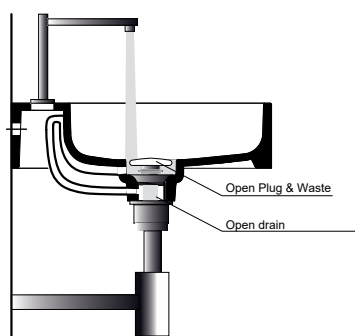

7.5 kg

OVERFLOW & WASTE

32 mm overflow plug & waste not included

RECOMMENDED PLUG & WASTE

SBW006

NOTES

Brackets Included. See next page for overflow description

OVERFLOW DESCRIPTION

Open Drain with Open Tap

Leaving the pop up plug & waste open, the water flow is directed down the drain, preventing the basin from filling.

Closed Drain with Open Tap

Closing the pop up plug & waste, the water flow is directed into the vacuum pipe by the hole in the drain collar positioned over the hydraulic lock. The water flows into the waste through the connected hydraulic lock in the drain that also prevents the water returning to the basin.

Closed Drain with Closed Tap

Closing the pop up plug & waste and the taps waterflow, the water flow stabilised and the basin remains full.