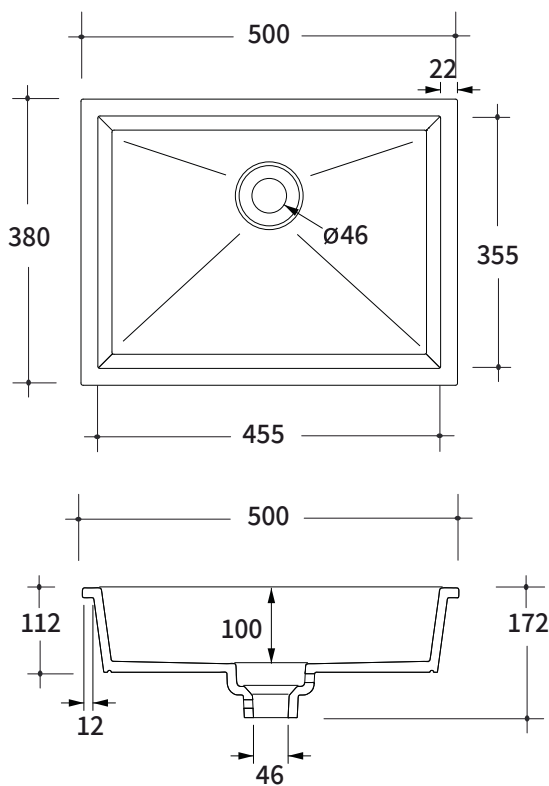

7.5 kg

OVERFLOW & WASTE

32 mm overflow plug & waste not included

RECOMMENDED PLUG & WASTE

SBW006

NOTES

Brackets Included. See next page for overflow description

OVERFLOW DESCRIPTION

Open Drain with Open Tap

Leaving the pop up plug & waste open, the water flow is directed down the drain, preventing the basin from filling.

Closed Drain with Open Tap

Closing the pop up plug & waste, the water flow is directed into the vacuum pipe by the hole in the drain collar positioned over the hydraulic lock. The water flows into the waste through the connected hydraulic lock in the drain that also prevents the water returning to the basin.