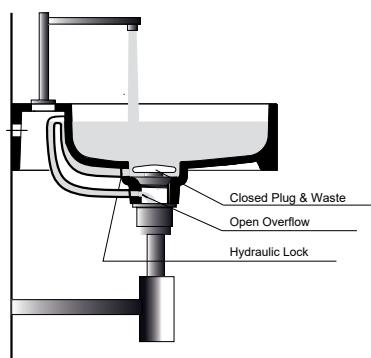

7.5 kg

OVERFLOW & WASTE

32 mm overflow plug & waste not included

RECOMMENDED PLUG & WASTE

SBW006

NOTES

Brackets Included. See next page for overflow description

OVERFLOW DESCRIPTION

Open Drain with Open Tap

Leaving the pop up plug & waste open, the water flow is directed down the drain, preventing the basin from filling.

Closed Drain with Open Tap

Closing the pop up plug & waste, the water flow is directed into the vacuum pipe by the hole in the drain collar positioned over the hydraulic lock. The water flows into the waste through the connected hydraulic lock in the drain that also prevents the water returning to the basin.

Closed Drain with Closed Tap

Closing the pop up plug & waste and the taps waterflow, the water flow stabilised and the basin remains full.