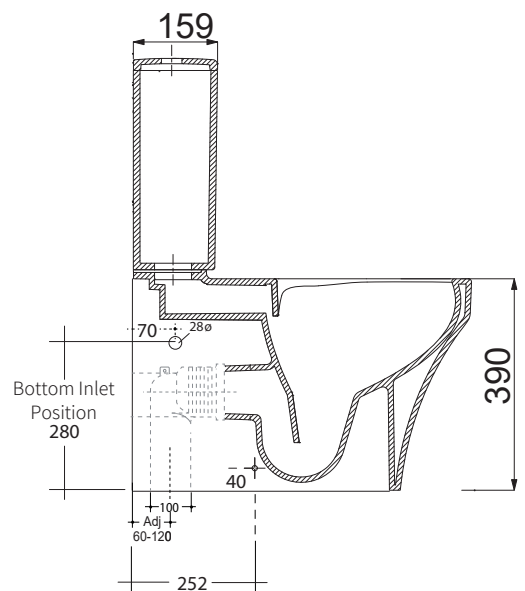

## INCLUSIONS

Connector, soft close seat and fixings included.  
S-trap connector supplied as standard

## NOTES

Set out 60 - 120 mm (S - Trap)  
Suitable for S - Trap or P - Trap Installation  
Cleanmax nanotech anti-bacterial surface technology.

Note: All dimensions are in millimetres and are subject to normal manufacturing variances. Studio Bagno Pty Ltd reserves the right to vary specifications at any time without notice. Date created: 24/04/2025