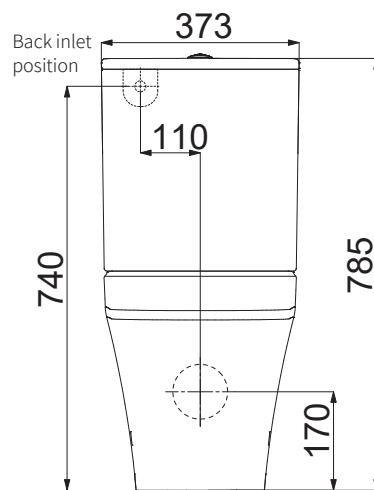

## NOTES

Set out 60 - 120 mm (S - Trap)  
Suitable for S - Trap or P - Trap Installation  
Cleanmax nanotech anti-bacterial surface technology.

Note: All dimensions are in millimetres and are subject to normal manufacturing variances. Studio Bagno Pty Ltd reserves the right to vary specifications at any time without notice. Date created: 24/04/2025