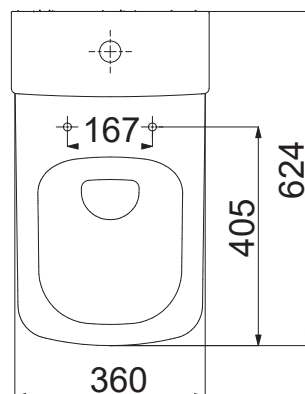

## NOTES

Set out 60 - 120 mm (S - Trap)  
Suitable for S - Trap or P - Trap Installation  
Cleanmax nanotech anti-bacterial surface technology.

Note: All dimensions are in millimetres and are subject to normal manufacturing variances. Studio Bagno Pty Ltd reserves the right to vary specifications at any time without notice. Date created: 24/04/2025