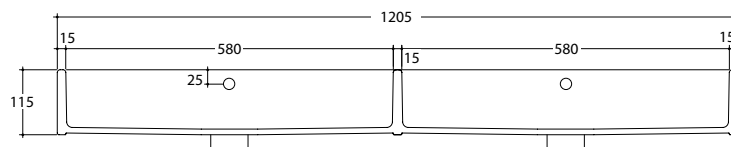

Unlimited 120 Dual

STYLE

Bench / Wall

CODE

NTH (UNL12000L/0)
2TH (UNL12000L/2)

WEIGHT

26 kg

COLOURS

Gloss White

Not glazed at rare.

OVERFLOW & WASTE

32 mm overflow plug & waste not included.

RECOMMENDED PLUG & WASTE

SBW003

INCLUSIONS

Wall fixing bolts included.