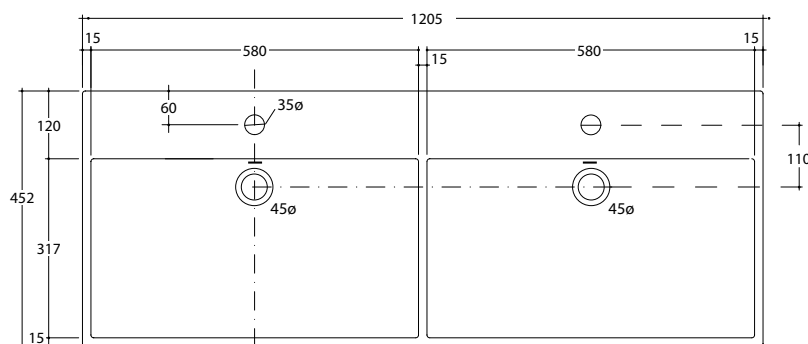

Unlimited 120 Dual

STYLE

Bench / Wall

CODE

NTH (UNL12000L/0)
2TH (UNL12000L/2)

WEIGHT

26 kg

COLOURS

Gloss White

Not glazed at rare.

OVERFLOW & WASTE

32 mm overflow plug & waste not included.

RECOMMENDED PLUG & WASTE

SBW003

INCLUSIONS

Wall fixing bolts included.

Rear View -- Wall Fixing Bolt Position