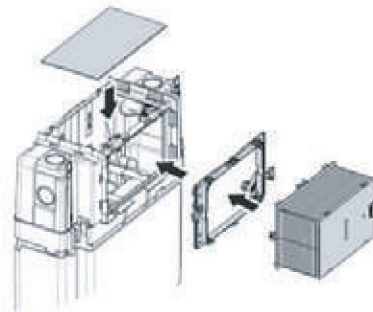

Gloss White

INCLUSIONS

Connector, Soft Close Seat
N.B. S-Trap connector supplied
as standard

NOTES

- Powerful yet efficient Rimless Flush
- CleanMax Anti-Bacterial Glaze
- Set-Out (S-Trap) - 95 mm
- Set-Out (P-Trap) - 180 mm
- WELS 4-Star Rating

*140mm Set-Out achievable with Offset

Top Access

Minimum of 160 mm from rear of cistern to front edge of finished wall surface

Min. projection of 10mm - Max. projection of 80mm of tile flange box required prior to trimming to accommodate

Front Access

NOTE
See next page for compatible actuators

Expert Evo
LOW LEVEL/
UNDER BENCH CISTERN

CODE

721006/PN
(if used with pneumatic actuators)

721006/MC
(if used with mechanical actuators)

WEIGHT

4.5 kg

FEATURES

- Dual flush under bench cistern with 4.5/3 litre flush
- 150 mm thickness
- 4-Star WELS rating
- Top or front activation/access
- Supplied with anti-condensation lining
- Stop Cock included
- Brackets for in-wall fixing
- Dust/Tiling protection box
- Protection sponge provided for flush pipe
- 1/2" Flexible hose connection
- 10 Year Warranty
- Manufactured in Europe
- Pneumatic actuator kit included