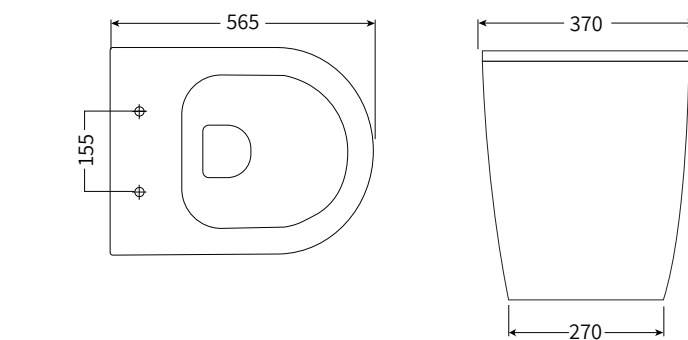

Gloss White

INCLUSIONS

Connector, Soft Close Seat
N.B. S-Trap connector supplied
as standard

NOTES

- Powerful yet efficient Rimless Flush
- CleanMax Anti-Bacterial Glaze
- Set-Out (S-Trap) - 95 mm
- Set-Out (P-Trap) - 180 mm
- WELS 4-Star Rating

*140mm Set-Out achievable with Offset

Top Access

Minimum of 160 mm from rear of cistern to front edge of finished wall surface

Min. projection of 10mm - Max. projection of 80mm of tile flange box required prior to trimming to accommodate

Minimum thickness from front of cistern to the front face of wall to be at least 20mm

WELS RATING