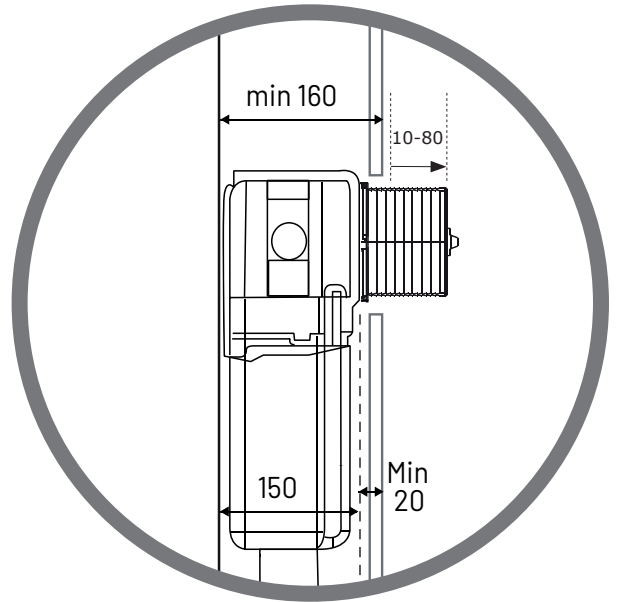

Gloss White

INCLUSIONS

Connector, Soft Close Seat
N.B. S-Trap connector supplied
as standard

NOTES

- Powerful yet efficient Rimless Flush
- CleanMax Anti-Bacterial Glaze
- Set-Out (S-Trap) - 95 mm
- Set-Out (P-Trap) - 180 mm
- WELS 4-Star Rating

*140mm Set-Out achievable with Offset

Top Access

Minimum of 160 mm from rear of cistern to front edge of finished wall surface

Min. projection of 10mm - Max. projection of 80mm of tile flange box required prior to trimming to accommodate

Front Access

NOTE
See next page for compatible actuators

Expert Evo
LOW LEVEL/
UNDER BENCH CISTERN

CODE

721006/PN
(if used with pneumatic actuators)

721006/MC
(if used with mechanical actuators)

WEIGHT

4.5 kg

FEATURES

- Dual flush under bench cistern with 4.5/3 litre flush
- 150 mm thickness
- 4-Star WELS rating
- Top or front activation/access
- Supplied with anti-condensation lining
- Stop Cock included
- Brackets for in-wall fixing
- Dust/Tiling protection box
- Protection sponge provided for flush pipe
- 1/2" Flexible hose connection
- 10 Year Warranty
- Manufactured in Europe
- Pneumatic actuator kit included