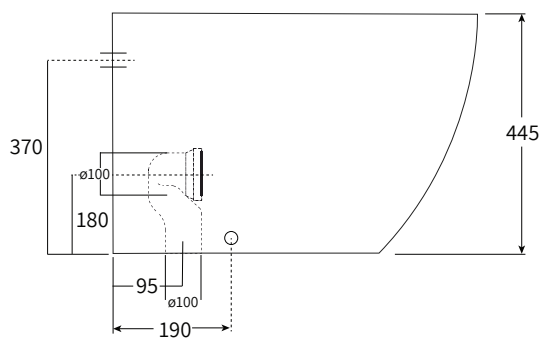

Gloss White

INCLUSIONS

Connector, Soft Close Seat
N.B. S-Trap connector supplied
as standard

NOTES

- Powerful yet efficient Rimless Flush
- CleanMax Anti-Bacterial Glaze
- Set-Out (S-Trap) - 95 mm
- Set-Out (P-Trap) - 180 mm
- WELS 4-Star Rating

*140mm Set-Out achievable with Offset

Top Access

Minimum of 160 mm from rear of cistern to front edge of finished wall surface

Min. projection of 10mm - Max. projection of 80mm of tile flange box required prior to trimming to accommodate

FEATURES

- Dual flush under bench cistern with 4.5/3 litre flush
- 150 mm thickness
- 4-Star WELS rating
- Top or front activation/access
- Supplied with anti-condensation lining
- Stop Cock included
- Brackets for in-wall fixing
- Dust/Tiling protection box
- Protection sponge provided for flush pipe
- 1/2" Flexible hose connection
- 10 Year Warranty
- Manufactured in Europe
- Pneumatic actuator kit included

Minimum thickness from front of cistern to the front face of wall to be at least 20mm

WELS RATING