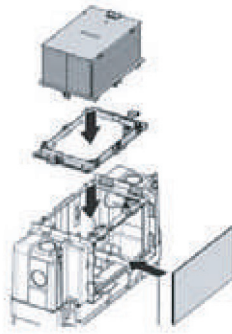

Gloss White

INCLUSIONS

Connector, Soft Close Seat
N.B. S-Trap connector supplied
as standard

NOTES

- Powerful yet efficient Rimless Flush
- CleanMax Anti-Bacterial Glaze
- Set-Out (S-Trap) - 95 mm
- Set-Out (P-Trap) - 180 mm
- WELS 4-Star Rating

*140mm Set-Out achievable with Offset

Top Access

Minimum of 160 mm from rear of cistern to front edge of finished wall surface

Min. projection of 10mm - Max. projection of 80mm of tile flange box required prior to trimming to accommodate

Front Access

NOTE
See next page for compatible actuators

Expert Evo
LOW LEVEL/
UNDER BENCH CISTERN

CODE

721006/PN
(if used with pneumatic actuators)

721006/MC
(if used with mechanical actuators)

WEIGHT

4.5 kg

FEATURES

- Dual flush under bench cistern with 4.5/3 litre flush
- 150 mm thickness
- 4-Star WELS rating
- Top or front activation/access
- Supplied with anti-condensation lining
- Stop Cock included
- Brackets for in-wall fixing
- Dust/Tiling protection box
- Protection sponge provided for flush pipe
- 1/2" Flexible hose connection
- 10 Year Warranty
- Manufactured in Europe
- Pneumatic actuator kit included