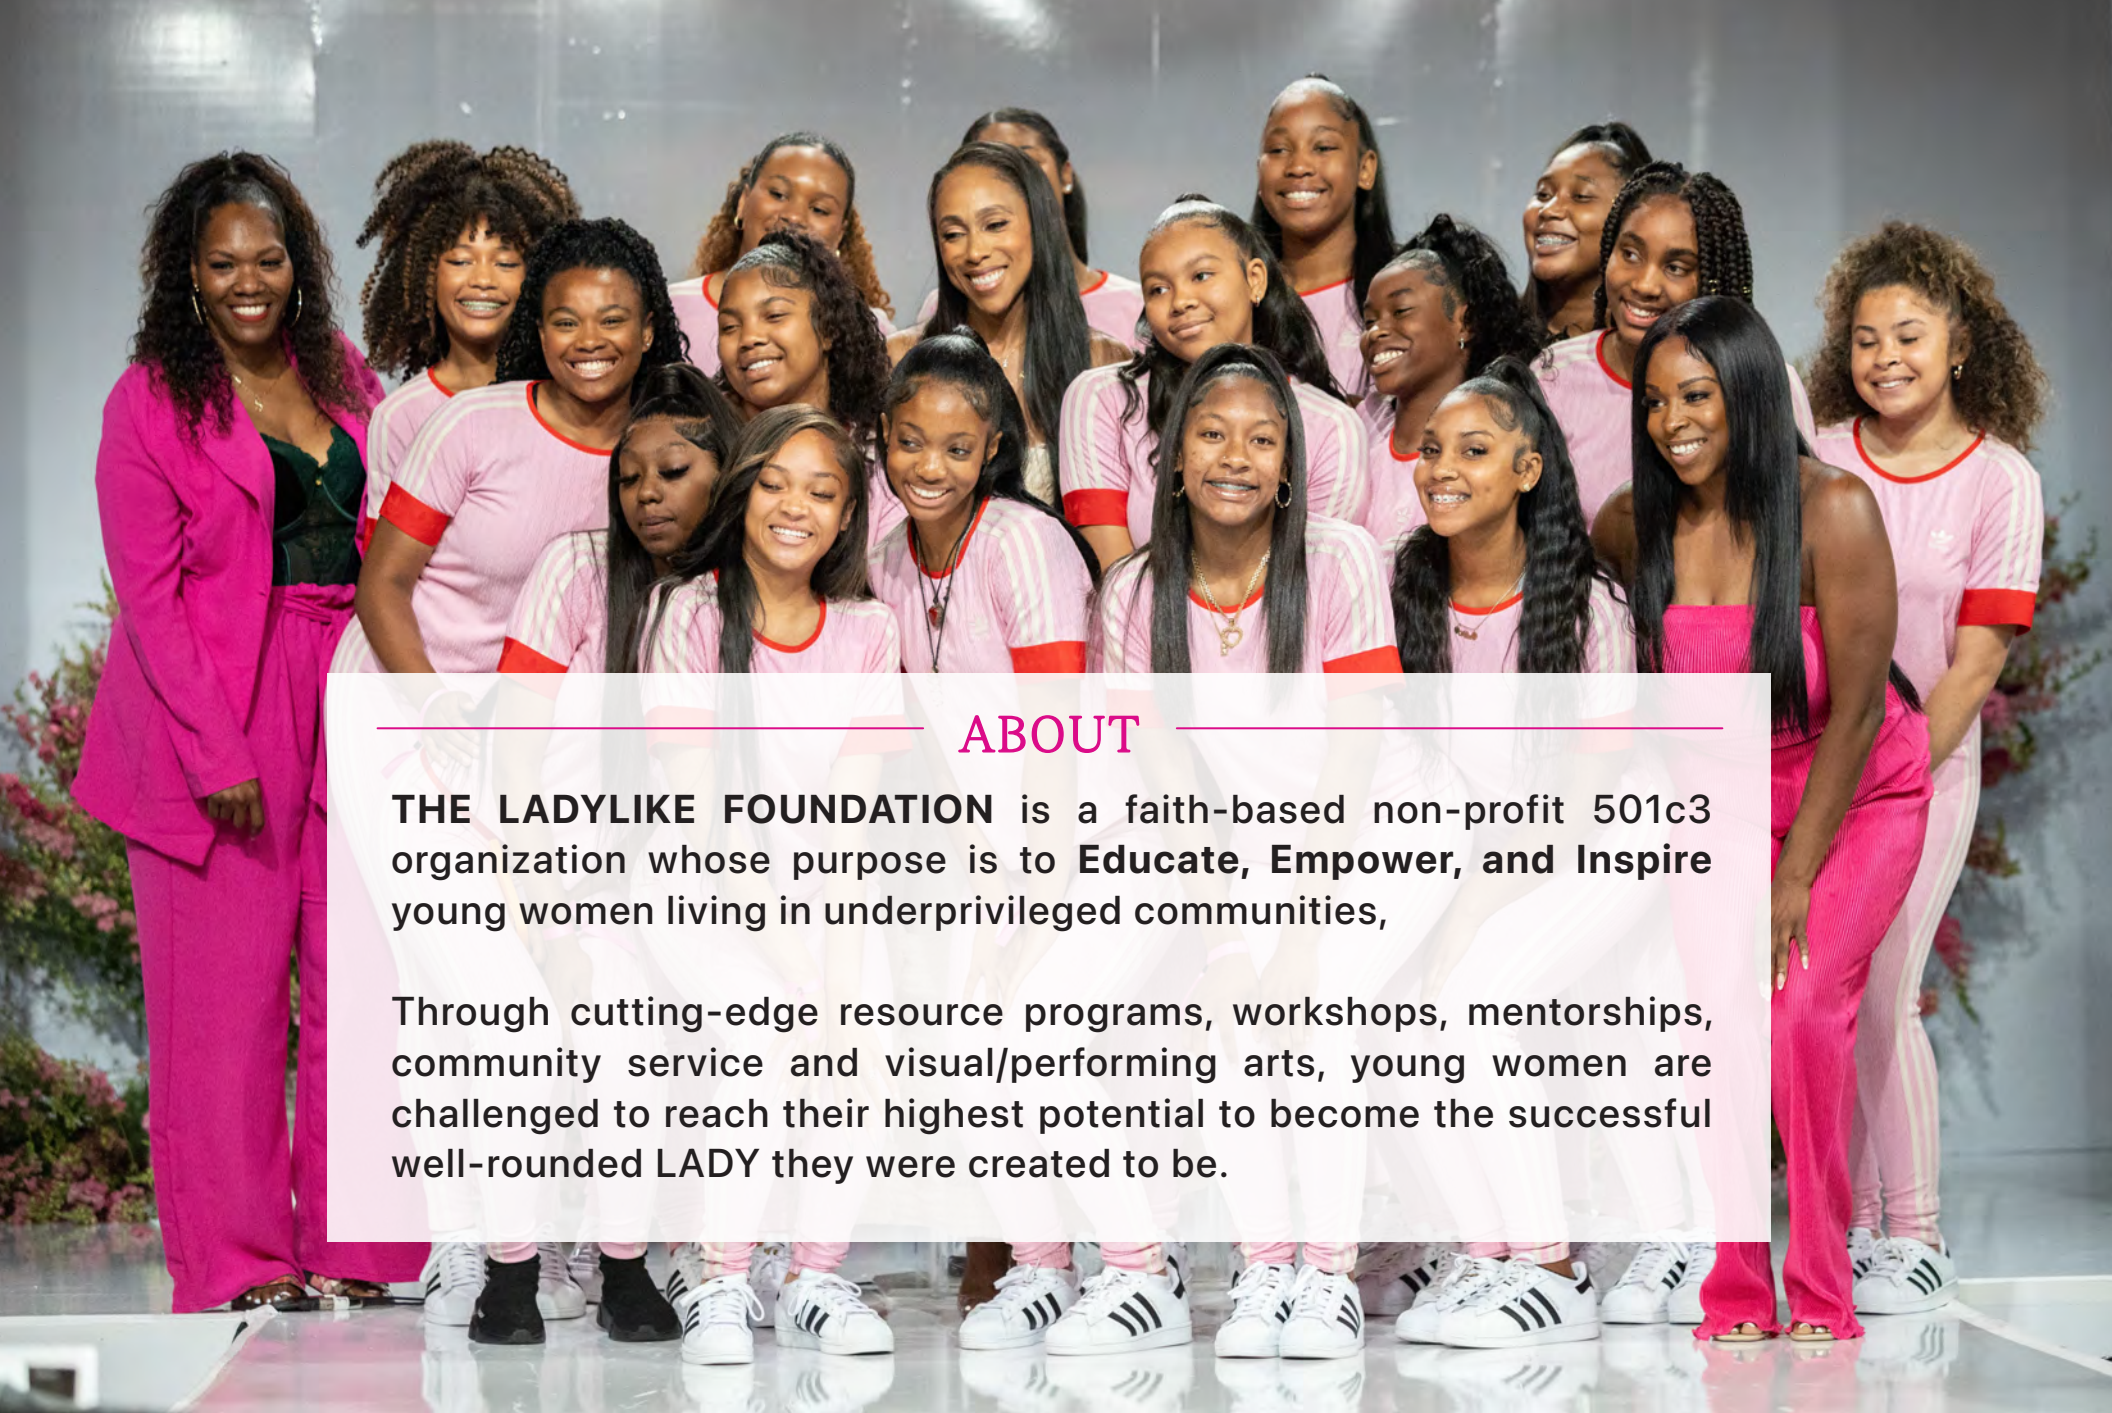

LADYLIKE FOUNDATION

THE 15TH ANNUAL

WOMEN *of* EXCELLENCE

AWARDS + FASHION SHOW

SATURDAY, JUNE 1, 2024 @ 11 AM - 2 PM

Beverly Hilton Hotel | 9876 Wilshire Blvd. | Beverly Hills, CA

Women of Excellence

Past Honorees

PLAY SIZZLE VIDEO

LADYLIKE
FOUNDATION

ABOUT

THE LADYLIKE FOUNDATION is a faith-based non-profit 501c3 organization whose purpose is to **Educate, Empower, and Inspire** young women living in underprivileged communities,