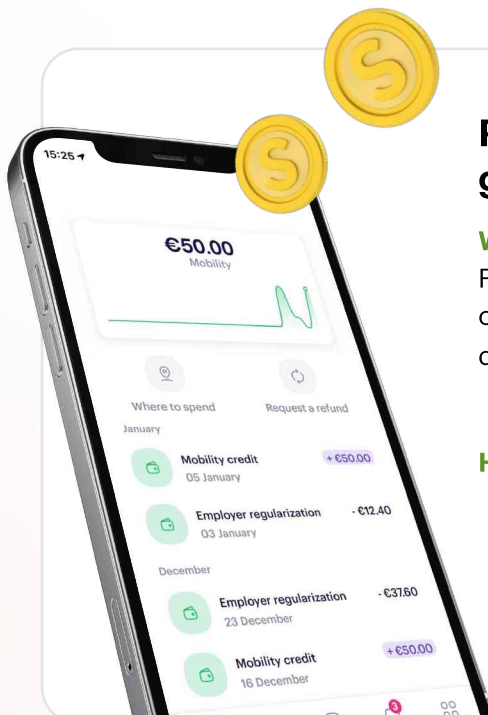

Your mobility benefits are valid for a calendar year. This means that any balance paid in 2021 will expire on 31/12/2021.

swile

Two ways to spend your benefits

Pay with your Swile Card

In stores or online, choose from more than **8 000+ merchants**:

- Public transport
- Bike shops
- Self-service bike and scooter apps
- Carpooling sites and carsharing services

dott

Cityscoot

VELOLAND

Pay with your bank card, get reimbursed

When?

For purchases paid with your personal bank card, or for your transport subscriptions debited from your bank account.

How does it work?

- Upload your receipt on the Swile App.
- The amount of your purchase is debited from your mobility wallet, then credited to your personal Swile account.

Special case: public transport passes

Your company only finances part of your subscription. You'll have to link your personal bank card to your Swile Card to pay for your full subscription. The employer's share will be pulled from your mobility wallet, and the rest from your bank account.