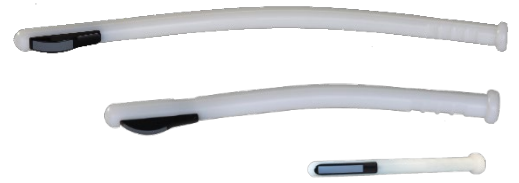

# APEX

BY REPROSCAN

The Apexx by ReproScan is designed to elevate your ultrasound experience. Utilizing the trusted foundations of our other models, we designed a unit with improved image quality and more viewing device options. Apexx takes image quality to the next level with its 128-crystal probe and now offers Wi-Fi capabilities. Its durability paired with an interchangeable battery ensures this ultrasound machine will last all day no matter your working environment. The Apexx can be paired with goggles for rapid deployment at the dairy. For beef cattle scanning, Apexx can be direct wired to our 2.0 monitor for maximum image quality or utilize the wireless capability for ultimate setup versatility.

The Wi-Fi option allows your tech or anyone helping chuteside, see what you are scanning. Plus, you can save images or clips, making record keeping easier than ever with the Apexx app. Apexx is available in a linear probe model for arm-in scanning or a convex probe model which pairs with the ReproArm, saving your arm in the long-run!

## FEATURES AND SPECIFICATIONS

- 128 element direct wired probe compatible with either:
  - Convex Rectal: 2.0 MHz-5.0 MHz C60 probe
  - Linear Rectal : 5.5 MHz-9 MHz L64 probe
- Multiple signal outputs allows for compatibility with multiple viewing devices
  - 5.8 GHz 7 channel wireless sender
  - VGA 5 VDC video out port with LEMO connector
  - Wi-Fi capability
- Rapid zoom option of 6-24cm deep
- Splash proof
- Freeze button
- Interchangeable 5-hour lithium-ion battery
- Weight: 2.6 pounds (1.2 kg) including battery
- 4 preset examination settings
- Multiple grid settings for measuring and aging fetus
- 2-year warranty for Apexx unit
  - 6-month warranty for other components such as batteries and chargers
- Dimensions: 147mm x 195 mm x 50 mm

## ACCESSORIES

- ReproArms
  - Regular 32" 82cm
  - Shorty 23" 58cm
  - Mini 16" 40cm (used for small ruminant and camelids)
  - Waist Bag
  - Extra Battery