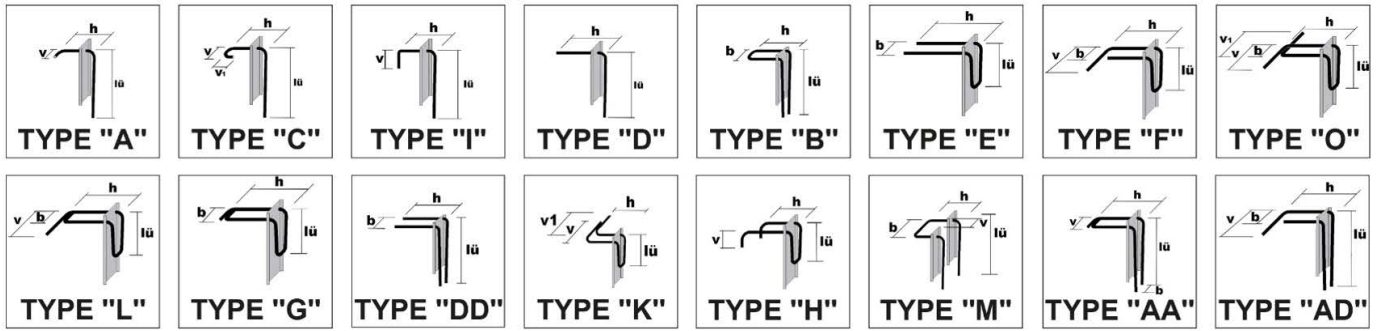

V22 - Prosjektilpasset spesialkassetter

Position	Version	Item-no.	Pieces	Type	Ø Iron mm	Stirrup distance "s" cm	Stirrup width "b" cm	Stirrup height "h" cm	Pull out length "l_ü" cm	Dimension "v" cm	Dimension "v1" cm	Box width cm	Box height mm	Length cm

Version: P=PLEXUS®, X=PYRAPLEX®, F=PLEXUS® FTW, S=PLEXUS® SPURGIN

Notater:

Kunde:

Prosjekt:

Leveringssted: