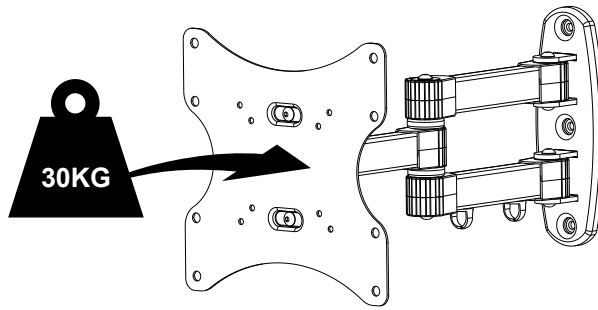

Product Name: TWM203

Art number: 402203

TECH LINK™

TECHLINK, A Division Of Tapehand Ltd.
Units 7 and 8 Bat and Ball Enterprise Centre
Bat and Ball Road
Sevenoaks
Kent
United Kingdom
TN14 5LJ

0800 634 2699

spares@techlink.uk.com

Package W

[W-A] x 3

[W-B] x 3

[W-C] x 3

Package M

[M-A] x 4
(M4 X 14)

[M-B] x 4
(M5 X 14)

[M-C] x 4
(M6 X 14)

[M-D] x 4
(M8 X 20)

[M-E] x 4

[M-F] x 4

[M-G] x 8

1

2a

W-A  x3