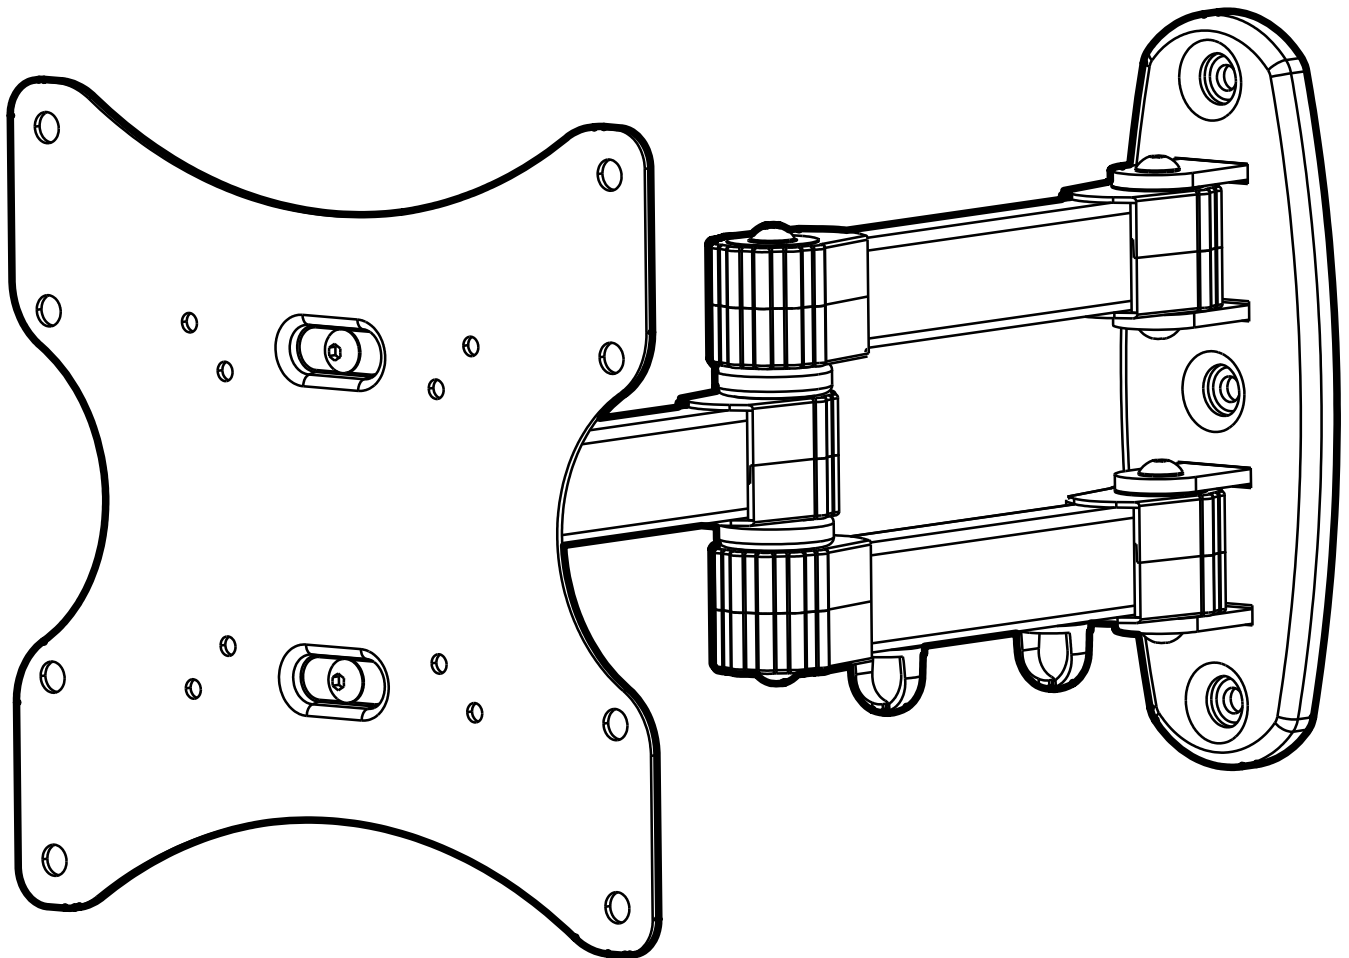

Product Name: TWM203

Art number: 402203

TECH LINK™

TECHLINK, A Division Of Tapehand Ltd.
Units 7 and 8 Bat and Ball Enterprise Centre
Bat and Ball Road
Sevenoaks
Kent
United Kingdom
TN14 5LJ

0800 634 2699

spares@techlink.uk.com

Package W

[W-A] x 3

[W-B] x 3

[W-C] x 3

Package M

[M-A] x 4
(M4 X 14)

[M-B] x 4
(M5 X 14)

[M-C] x 4
(M6 X 14)

[M-D] x 4
(M8 X 20)

[M-E] x 4

[M-F] x 4

[M-G] x 8

1

2a

W-A  x3