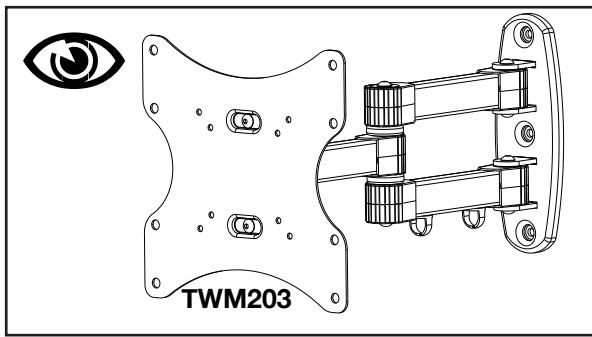

Product Name: TWM203

Art number: 402203

TECH LINK™

TECHLINK, A Division Of Tapehand Ltd.
Units 7 and 8 Bat and Ball Enterprise Centre
Bat and Ball Road
Sevenoaks
Kent
United Kingdom
TN14 5LJ

0800 634 2699

spares@techlink.uk.com

Package W

[W-A] x 3

[W-B] x 3

[W-C] x 3

Package M

[M-A] x 4
(M4 X 14)

[M-B] x 4
(M5 X 14)

[M-C] x 4
(M6 X 14)

[M-D] x 4
(M8 X 20)

[M-E] x 4

[M-F] x 4

[M-G] x 8

1

2a

W-A  x3