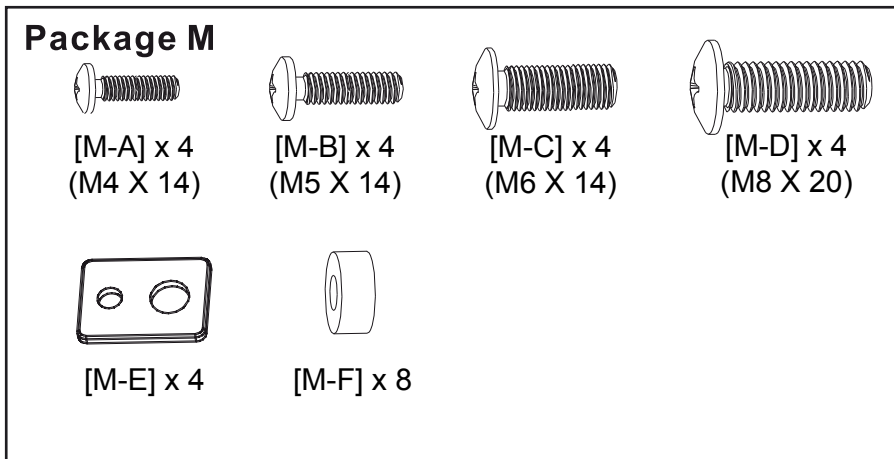

Product Name: TWM221
Art number: 402261

TECH LINK™

TECHLINK, A Division Of Tapehand Ltd.
Units 7 and 8 Bat and Ball Enterprise Centre
Bat and Ball Road
Sevenoaks
Kent
United Kingdom
TN14 5LJ

0800 634 2699

spares@techlink.uk.com

1

2a

W-A  x2

W-C  x2

2b

W-A  x3

W-B  x3