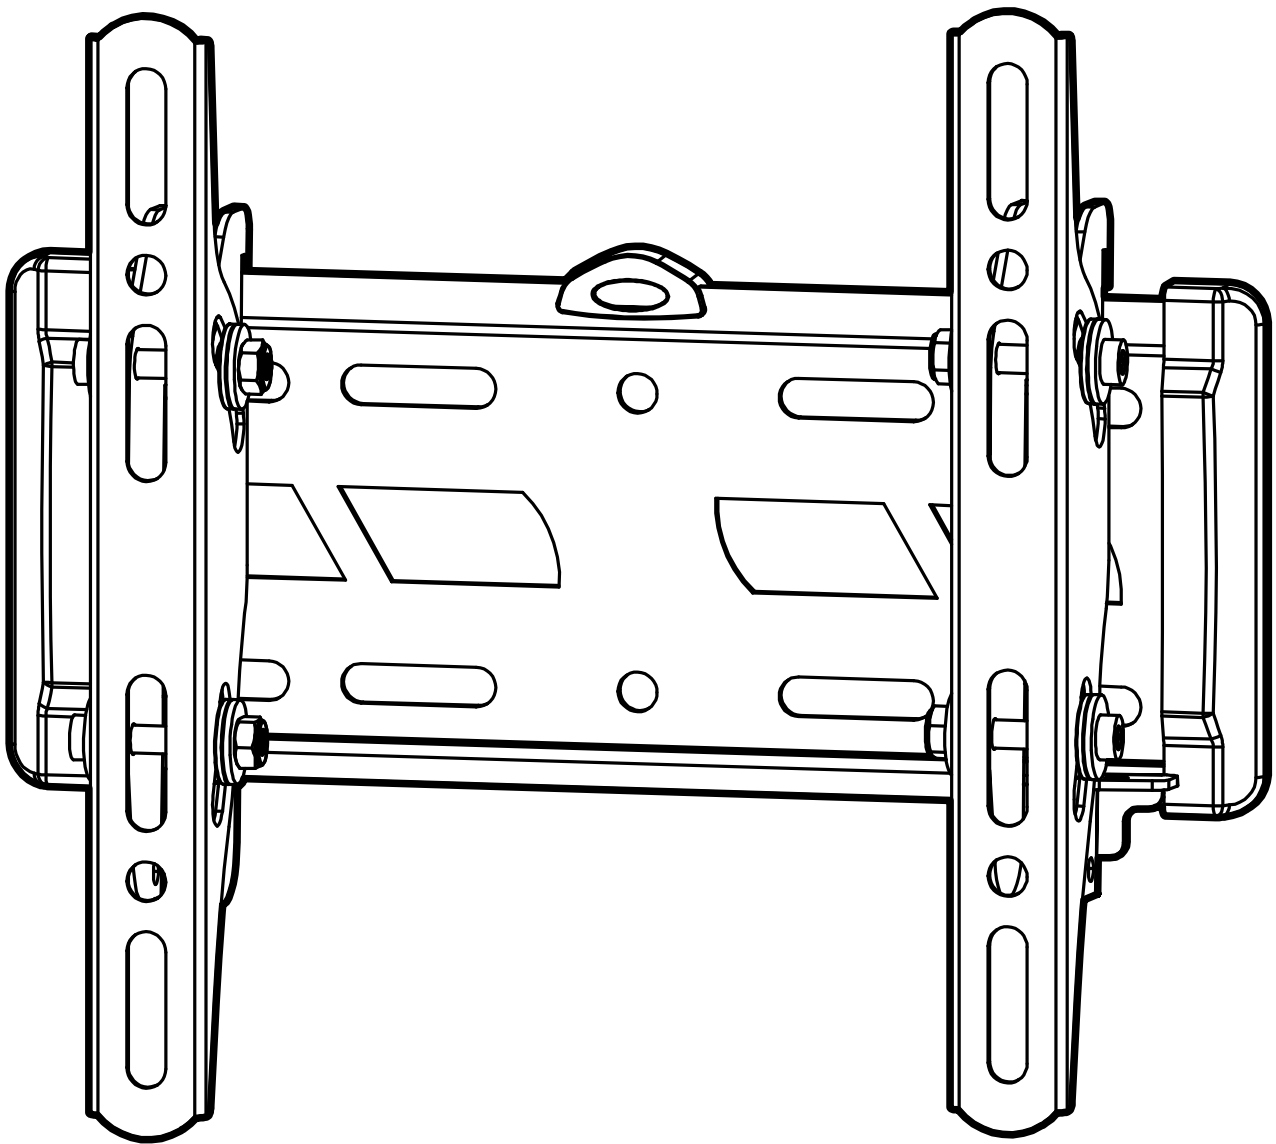

Product Name: TWM221
Art number: 402261

TECH LINK™

TECHLINK, A Division Of Tapehand Ltd.
Units 7 and 8 Bat and Ball Enterprise Centre
Bat and Ball Road
Sevenoaks
Kent
United Kingdom
TN14 5LJ

0800 634 2699