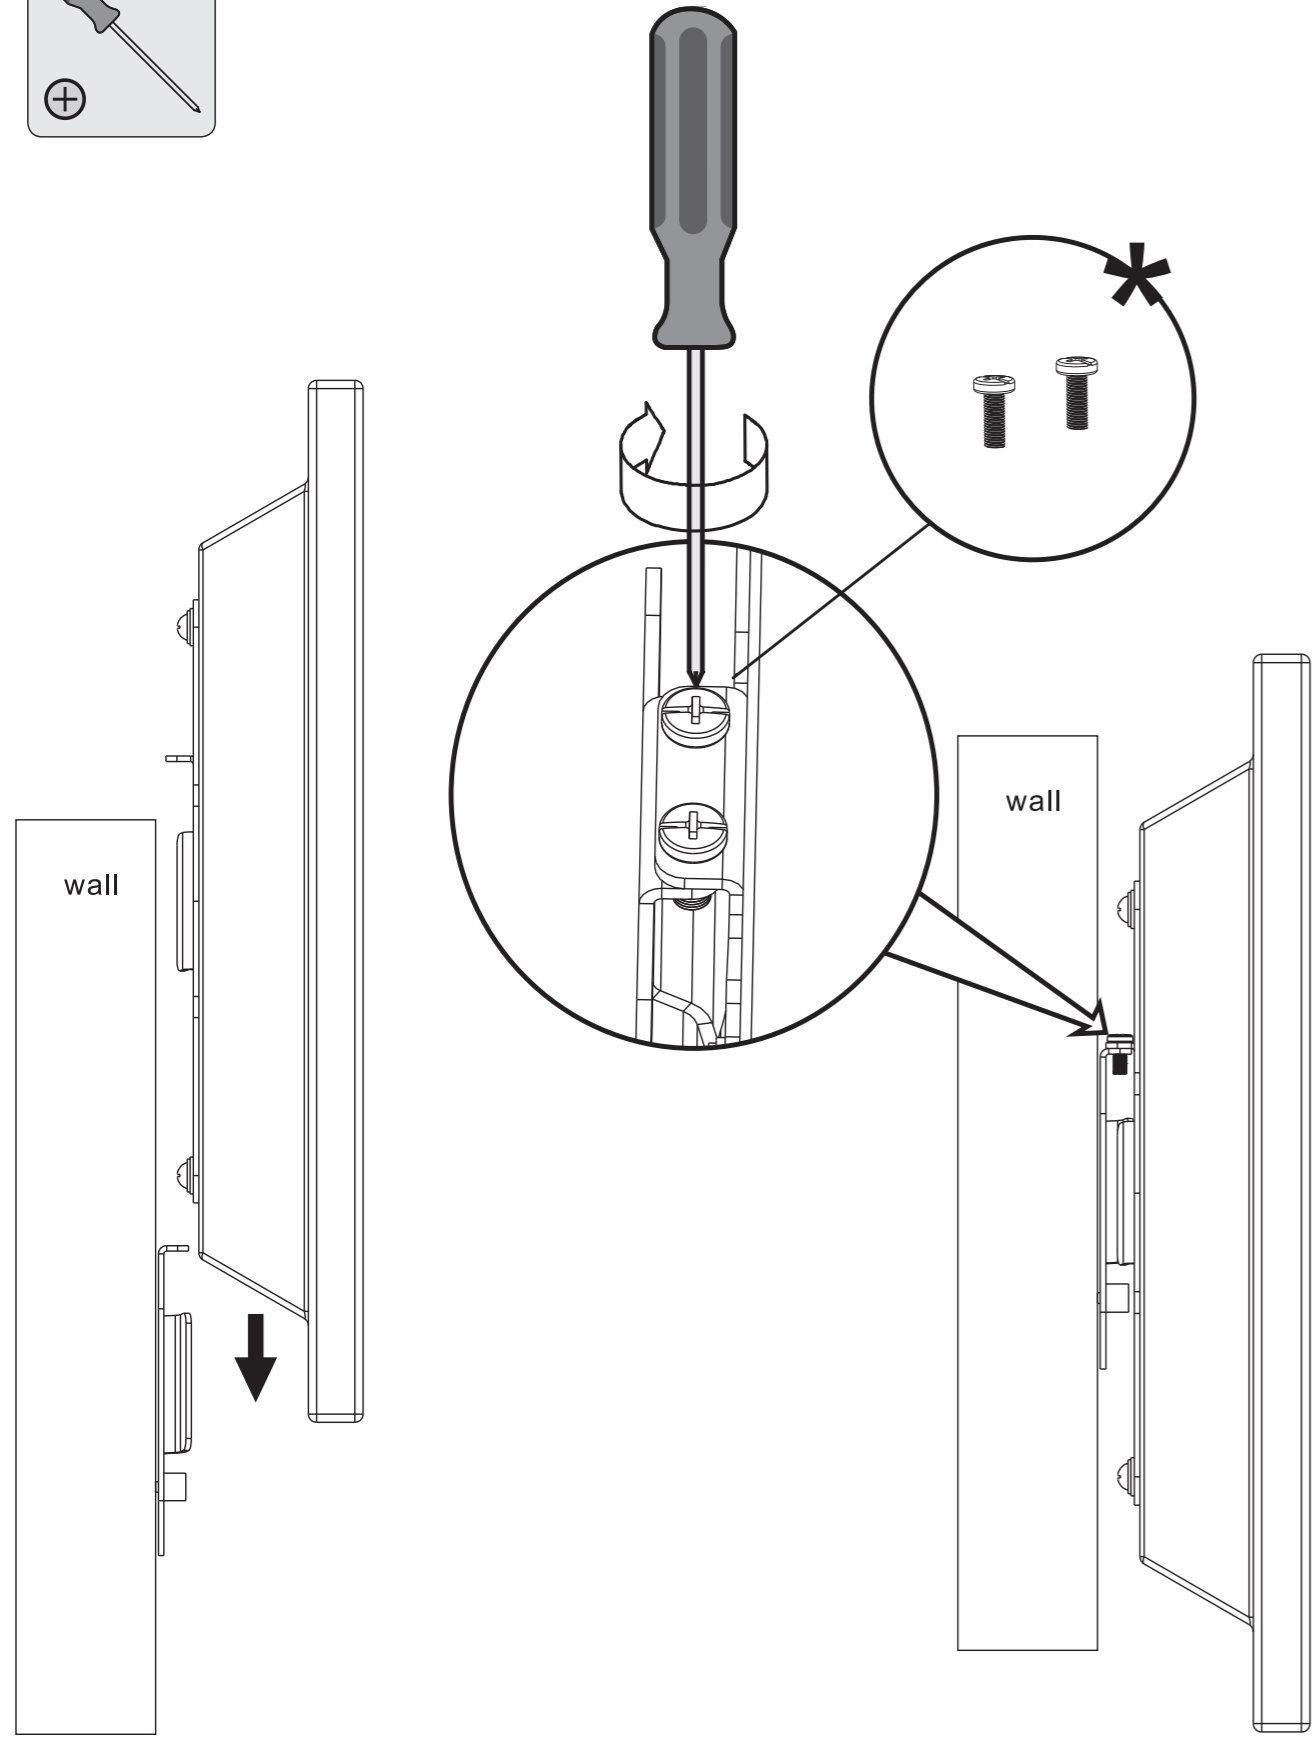

Package W

Package M