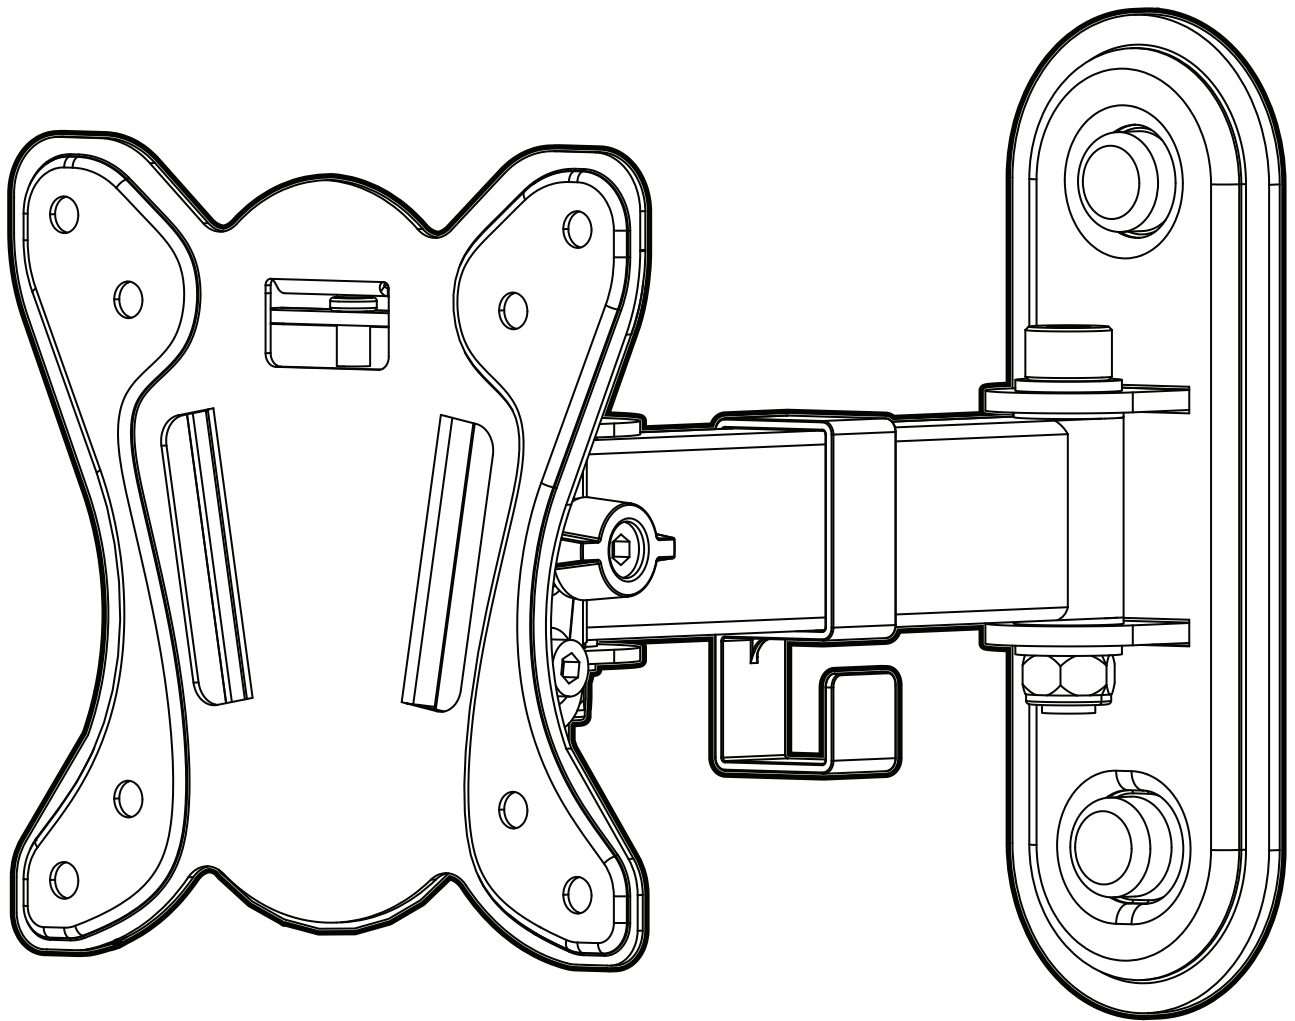

Product Name: TWM102
Art number: 402199

TECHLINK™

TECHLINK , A Division Of Tapehand Ltd.
Units 7 and 8 Bat and Ball Enterprise Centre
Bat and Ball Road
Sevenoaks
Kent
United Kingdom
TN14 5LJ

(UK)Free Phone 0800 634 2699
(US)Toll Free (844) 499-1159