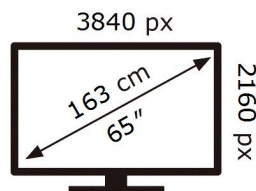

ENERG

SAMSUNG

QE65Q67BAU

100 kWh/1000h

ABCDEF **G**

164 kWh/1000h

2019/2013