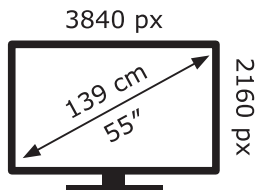

# ENERG

LG Electronics

55NANO813QA

**81** kWh/1000h

ABCDEF**G**

**127** kWh/1000h

2019/2013