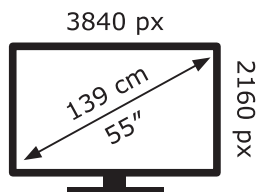

# ENERG

LG Electronics

55NANO823QB

**81** kWh/1000h

ABCDEF**G**

**127** kWh/1000h

2019/2013