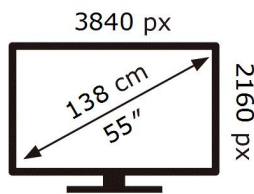

ENERG 

SAMSUNG

UE55CU8072U

81 kWh/1000h

ABCDEF **G**

130 kWh/1000h

2019/2013