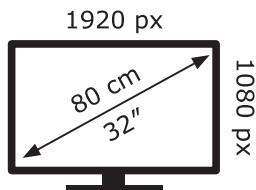

ENERG ⚡

LG Electronics

32LQ63006LA

27 kWh/1000h

ABCDEF**G**

HDR

40 kWh/1000h

2019/2013