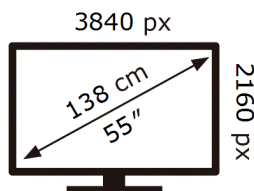

ENERG 

Samsung

QE55QN90FAT

76 kWh/1000h

ABCDEF **G**

209 kWh/1000h

2019/2013