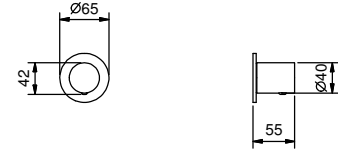

3/4" stop valve

- handle
- 90° ceramic cartridge
- 3/4" inlets
- soundproof

Y391B

External piece

Matt Gun Metal PVD 33 P5 Y391B

Brushed Stainless Steel 33 93 Y391B