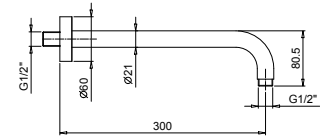

8080

Shower arm

- 30 cm long
- round backplate
- wall-mount
- 1/2" inlet

Matt Gun Metal PVD 81 P5 8080

Brushed Stainless Steel 81 93 8080

OPTIONAL: Built-in part for plasterboard

W046 91 00 W046