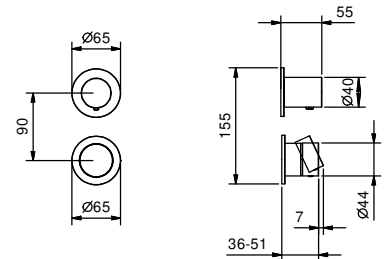

Built-in shower mixer

- handles
- **3-way** diverter with turning knob
- 1/2" inlets
- soundproof

Y189B

External piece

Matt Gun Metal PVD 33 P5 Y189B

Brushed Stainless Steel 33 93 Y189B