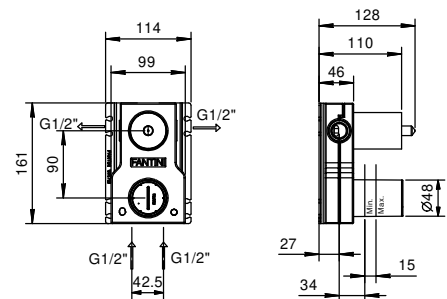

Built-in piece

44 00 M585A