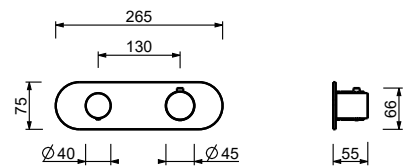

External piece

Matt Gun Metal PVD 33 P5 Y372B

Brushed Stainless Steel 33 93 Y372B