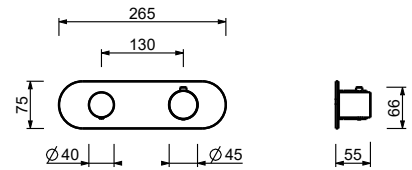

3/4" built-in thermostatic shower mixer

- handles
- **3-way** shut-off diverter with turning knob
- for horizontal installation only
- 3/4" inlets

Y373B

External piece

Matt Gun Metal PVD 33 P5 Y373B

Brushed Stainless Steel 33 93 Y373B