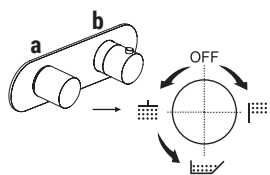

Technical information

AA/27 is supplied as standard WITH HANDLE.

All washbasin and bidet mixers are fitted with 5 l/min **flow restrictors**.

BASINS HOLE SIZE:

- For single-hole washbasin and bidet mixers.

The built-in 3/4" thermostatic shower mixer is available:

- art. **Y331B+D331A** - 1 outlet

- art. **Y372B+D372A** - 2 outlets

- art. **Y373B+D373A** - 3 outlets

EXAMPLE:

art. Y373B+D373A

a) shut-off rotating diverter - By rotating the diverter knob from centre to right clockwise, one opens the first outlet, shuts off at the centre and rotating left opens the second and third outlets in a sequence.

b) temperature control.

Base materials:

STAINLESS STEEL AISI 316/316 L

Finishing:

P5 Matt Gun Metal PVD

93 Brushed Stainless Steel

Rain shower head **art. 8139** video of functioning

* For spare parts, accessories, miscellaneous items and extensions please refer to specific pricelist sections