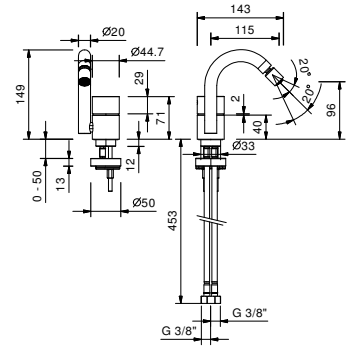

Single-hole bidet mixer

- spout projection 11,5 cm
- handle
- flow restrictor 5 l/min at 3 bar
- articulated aerator
- flexible supply lines
- WITHOUT WASTE

Matt Gun Metal PVD 33 P5 Y008WF

Brushed Stainless Steel 33 93 Y008WF

Y008F

Single-hole bidet mixer

- spout projection 11,5 cm
- handle
- flow restrictor 5 l/min at 3 bar
- articulated aerator
- flexible supply lines
- WITH pop-up WASTE

Matt Gun Metal PVD 33 P5 Y008F

Brushed Stainless Steel 33 93 Y008F