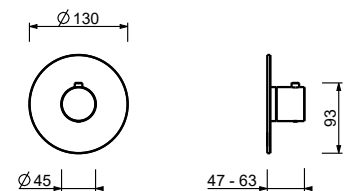

External piece

Matt Gun Metal PVD 33 P5 Y300B

Brushed Stainless Steel 33 93 Y300B