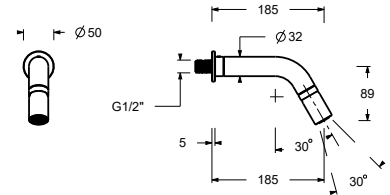

EXAMPLE OF COMBINATION - 3 OUTLETS

91 00 W214

8139

Rain showerhead

- Ø 3.2 cm
- Base material: stainless steel
- adjustable
- wall-mount
- flow restrictor 10 l/min
- 1/2" inlet
- anti-lime scale system

Matt Gun Metal PVD 81 P5 8139

Brushed Stainless Steel 81 93 8139

OPTIONAL: Built-in part for plasterboard

W046 91 00 W046

8127

Rain showerhead

- Ø 3.2 cm
- Base material: stainless steel
- ceiling-mount
- flow restrictor 10 l/min
- 1/2" inlet
- anti-lime scale system