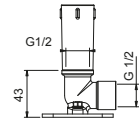

Matt Gun Metal PVD 81 P5 8080

Brushed Stainless Steel 81 93 8080

OPTIONAL: Built-in part for plasterboard

W046 91 00 W046