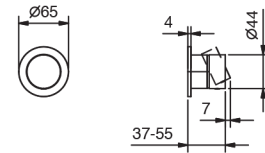

Built-in shower mixer

- handle
- no. 1 1/2" outlet
- 1/2" inlets
- soundproof

Y063B

External piece

Matt Gun Metal PVD 33 P5 Y063B

Brushed Stainless Steel 33 93 Y063B