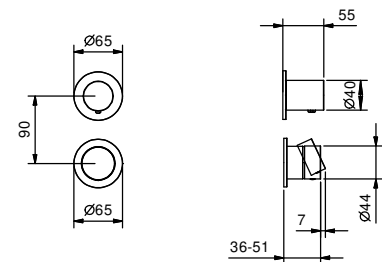

External piece

Matt Gun Metal PVD 33 P5 Y181B

Brushed Stainless Steel 33 93 Y181B