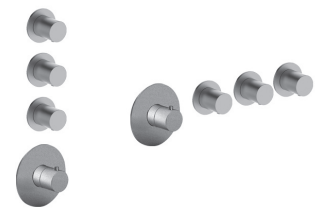

Matt Gun Metal PVD 33 P5 Y391B

Brushed Stainless Steel 33 93 Y391B

D391A

Built-in piece

19 00 D391A

W213

OPTIONAL - Easy Fix System

- plate and connections:
- for an easy both horizontal and vertical installation of the thermostatic mixers:
 - to install art- D400A / D391A - **1 outlet**
 - to install art- D400A / D391A - **2 outlets**

EXAMPLE OF COMBINATION - 1 OUTLET

EXAMPLE OF COMBINATION - 2 OUTLETS

91 00 W213

W214

OPTIONAL - Easy Fix System

- plate and connections:
- for an easy both horizontal and vertical installation of the thermostatic mixers:
 - to install art- D400A / D391A - **3 outlets**

EXAMPLE OF COMBINATION - 3 OUTLETS

91 00 W214

8139

Rain showerhead

- Ø 3.2 cm
- Base material: stainless steel
- adjustable
- wall-mount
- flow restrictor 10 l/min
- 1/2" inlet
- anti-lime scale system

Matt Gun Metal PVD 81 P5 8139