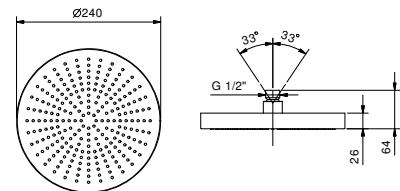

Rain showerhead

- Ø 24 cm
- Base material: stainless steel
- flow restrictor 12 l/min at 3 bar
- anti-lime scale system
- 1/2" inlet
- check valve

NOTE: conditions necessary for the correct functioning: Min. Flow Rate: 10 l/min