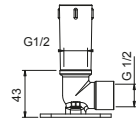

Matt Gun Metal PVD 81 P5 8139

Brushed Stainless Steel 81 93 8139

OPTIONAL: Built-in part for plasterboard

W046 91 00 W046