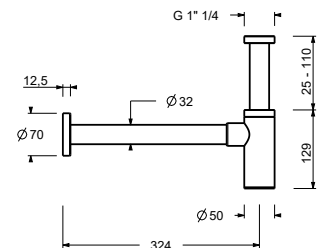

Bottle trap

- 1" 1/4
- for washbasin

N.B. complete finishing list in the section miscellaneous articles at the end of the pricelist