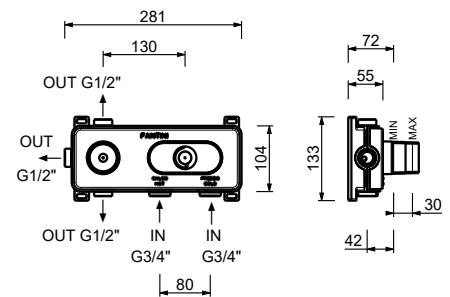

Built-in piece

19 00 D373A