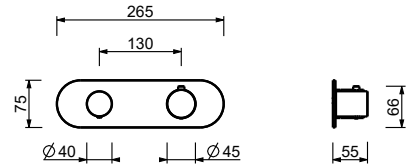

3/4" built-in thermostatic shower mixer

- handles
- no. 1 1/2" outlet
- for horizontal installation only
- 3/4" inlets

Y331B

External piece

Matt Gun Metal PVD 33 P5 Y331B

Brushed Stainless Steel 33 93 Y331B