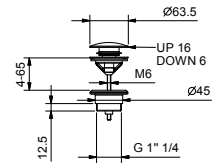

8434

Waste

- 1" 1/4
- pushing plug
- for washbasin without overflow
- for washbasin with overflow
- universal

N.B. complete finishing list in the section miscellaneous articles at the end of the pricelist

Matt Gun Metal PVD 91 P5 8434

Brushed Stainless Steel 91 93 8434

8435

Waste

- 1" 1/4
- for washbasin without overflow
- for washbasin with overflow
- unrestricted outlet
- universal

N.B. complete finishing list in the section miscellaneous articles at the end of the pricelist