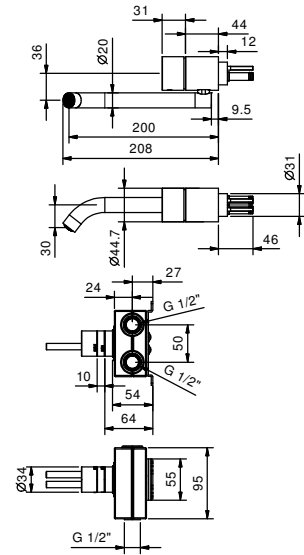

Matt Gun Metal PVD 33 P5 Y006WF

Brushed Stainless Steel 33 93 Y006WF

Wall-mount washbasin mixer

- spout projection 20 cm
- handle
- flow restrictor 5 l/min at 3 bar
- 1/2" inlets
- WITHOUT WASTE

Y011B

External piece

Matt Gun Metal PVD 33 P5 Y011B

Brushed Stainless Steel 33 93 Y011B

Y011A

Built-in piece

44 00 Y011A

Wall-mount washbasin mixer

- spout projection 20 cm
- handle
- flow restrictor 5 l/min at 3 bar
- 1/2" inlets
- WITHOUT WASTE

Single-hole bidet mixer

- spout projection 11,5 cm
- handle
- flow restrictor 5 l/min at 3 bar
- articulated aerator
- flexible supply lines
- WITHOUT WASTE

Matt Gun Metal PVD 33 P5 Y008WF

Brushed Stainless Steel 33 93 Y008WF