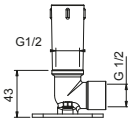

Matt Gun Metal PVD 81 P5 8125

Brushed Stainless Steel 81 93 8125

OPTIONAL: Built-in part for plasterboard

W046 91 00 W046