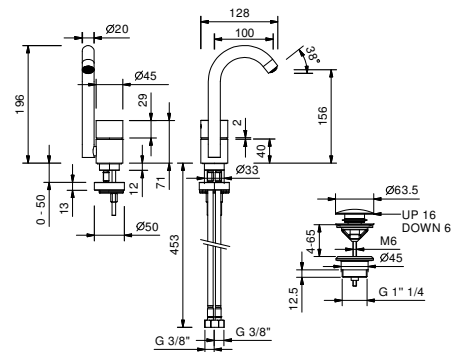

Matt Gun Metal PVD 33 P5 Y004F

Brushed Stainless Steel 33 93 Y004F

Y006WF

Single-hole high washbasin mixer

- spout projection 11,5 cm
- handle
- flow restrictor 5 l/min at 3 bar
- flexible supply lines
- WITHOUT WASTE