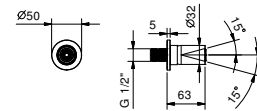

Lateral body spray

- Base material: stainless steel
- adjustable
- flow restrictor 5 l/min
- 1/2" inlet
- anti-lime scale system

Matt Gun Metal PVD 81 P5 8128

Brushed Stainless Steel 81 93 8128