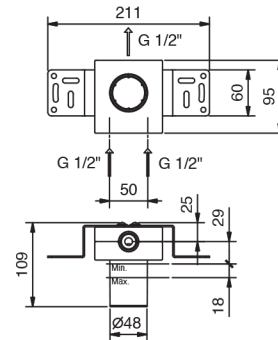

Built-in piece

44 00 M063A