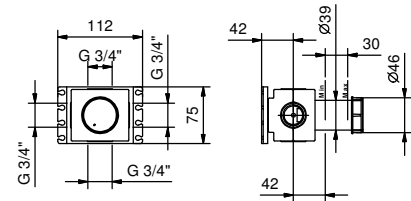

D391A

Built-in piece

19 00 D391A