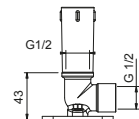

Matt Gun Metal PVD 81 P5 8059

Brushed Stainless Steel 81 93 8059

OPTIONAL: Built-in part for plasterboard

W046 91 00 W046