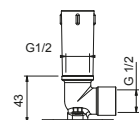

Shower arm

- 25 cm long
- round backplate
- ceiling-mount
- 1/2" inlet

Matt Gun Metal PVD 81 P5 8058

Brushed Stainless Steel 81 93 8058

OPTIONAL: Built-in part for plasterboard

W046 91 00 W046