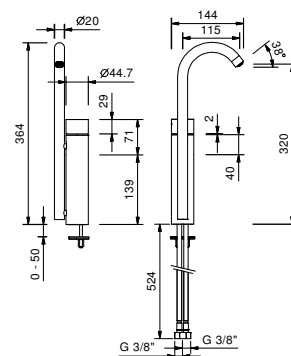

WITHOUT WASTE

Single-hole bidet mixer*_spout projection 11,5 cm***Y008WF**

WITHOUT WASTE

Y008F

CON SCARICO

Y004WF

Single-hole washbasin mixer

- spout projection 10 cm
- handle
- flow restrictor 5 l/min at 3 bar
- flexible supply lines
- WITHOUT WASTE

Matt Gun Metal PVD 33 P5 Y004WF

Brushed Stainless Steel 33 93 Y004WF

Y004F

Single-hole washbasin mixer

- spout projection 10 cm
- handle
- flow restrictor 5 l/min at 3 bar
- flexible supply lines
- WITH pop-up WASTE

Matt Gun Metal PVD 33 P5 Y004F

Brushed Stainless Steel 33 93 Y004F

Y006WF

Single-hole high washbasin mixer

- spout projection 11,5 cm
- handle
- flow restrictor 5 l/min at 3 bar
- flexible supply lines
- WITHOUT WASTE

Matt Gun Metal PVD 33 P5 Y006WF

Brushed Stainless Steel 33 93 Y006WF

Wall-mount washbasin mixer

- spout projection 20 cm
- handle
- flow restrictor 5 l/min at 3 bar
- 1/2" inlets
- WITHOUT WASTE

Y011B

External piece