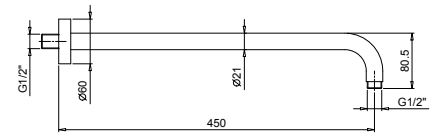

Shower arm

- 45 cm long
- round backplate
- wall-mount
- 1/2" inlet

Matt Gun Metal PVD 81 P5 8059

Brushed Stainless Steel 81 93 8059

OPTIONAL: Built-in part for plasterboard

W046 91 00 W046