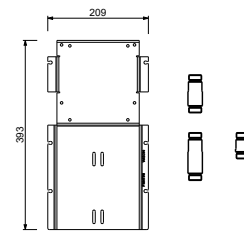

Matt Gun Metal PVD 33 P5 Y391B

Brushed Stainless Steel 33 93 Y391B

D391A

Built-in piece

19 00 D391A

W213

OPTIONAL - Easy Fix System

- plate and connections:
- for an easy both horizontal and vertical installation of the thermostatic mixers:
 - to install art- D400A / D391A - **1 outlet**
 - to install art- D400A / D391A - **2 outlets**