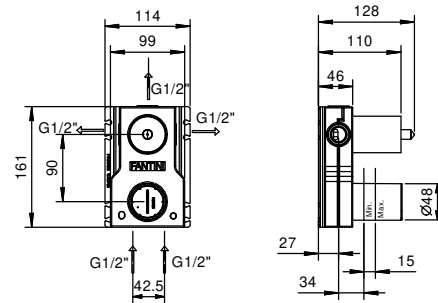

M587A

Built-in piece

44 00 M587A