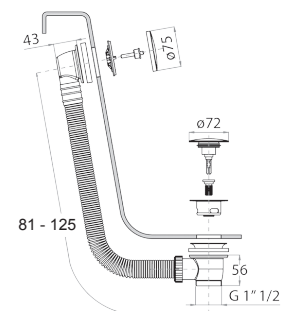

N.B : Brushed nickel PVD for matching with Stainless Steel series

Brushed Nickel PVD 91 92 8486

Matt Gun Metal PVD 91 P5 8486

W001

Bathtub drain

- with handle
- WITH WASTE

N.B. complete finishing list in the section miscellaneous articles at the end of the pricelist