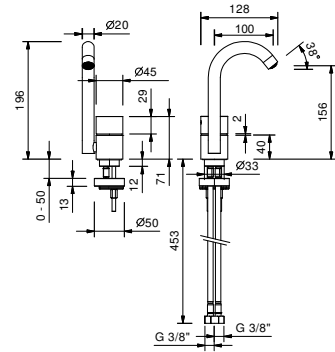

WITHOUT WASTE

Single-hole bidet mixer*_spout projection 11,5 cm***Y008WF**

WITHOUT WASTE

Y008F

CON SCARICO

Y004WF

Single-hole washbasin mixer

- spout projection 10 cm
- handle
- flow restrictor 5 l/min at 3 bar
- flexible supply lines
- WITHOUT WASTE

Matt Gun Metal PVD 33 P5 Y004WF

Brushed Stainless Steel 33 93 Y004WF

Y004F

Single-hole washbasin mixer

- spout projection 10 cm
- handle
- flow restrictor 5 l/min at 3 bar
- flexible supply lines
- WITH pop-up WASTE

Matt Gun Metal PVD 33 P5 Y004F

Brushed Stainless Steel 33 93 Y004F

Y006WF

Single-hole high washbasin mixer

- spout projection 11,5 cm
- handle
- flow restrictor 5 l/min at 3 bar
- flexible supply lines
- WITHOUT WASTE