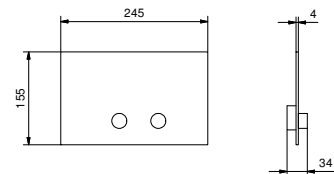

Matt Gun Metal PVD 91 P5 W216

Brushed Stainless Steel 91 93 W216

8486

Double-function hydrobrush

- for WC cleaning
- for personal care if used with a shower mixer
- water plug with showerholder
- stop valve
- Base material: brass
- round backplate
- 120 cm PVC flexible
- 1/2" inlet

N.B : Brushed nickel PVD for matching with Stainless Steel series