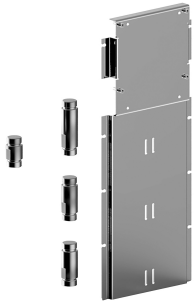

EXAMPLE OF COMBINATION - 1 OUTLET

EXAMPLE OF COMBINATION - 2 OUTLETS

91 00 W213

W214

OPTIONAL - Easy Fix System

- plate and connections:
- for an easy both horizontal and vertical installation of the thermostatic mixers:
 - to install art- D400A / D391A - **3 outlets**