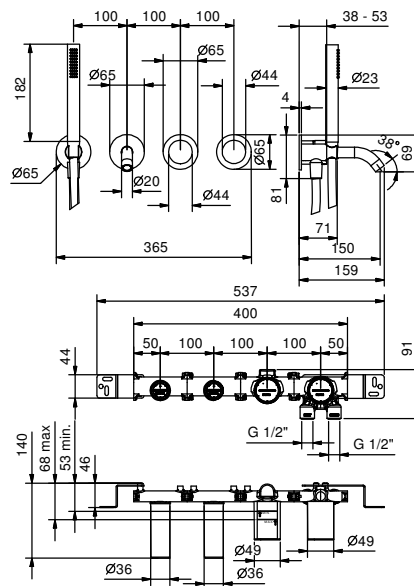

Built-in bathtub mixer

- spout projection 15 cm
- handle
- **2-way** diverter with turning knob
- FIT handshower
- water plug with showerholder
- 150 cm PVC flexible
- 1/2" inlets

Y120B

External piece

Matt Gun Metal PVD 33 P5 Y120B

Brushed Stainless Steel 33 93 Y120B

R021A

Built-in piece

44 00 R021A

Built-in bathtub mixer

- spout projection 20 cm
- handle
- **2-way** diverter with turning knob
- FIT handshower
- water plug with showerholder
- 150 cm PVC flexible
- 1/2" inlets

Y121B