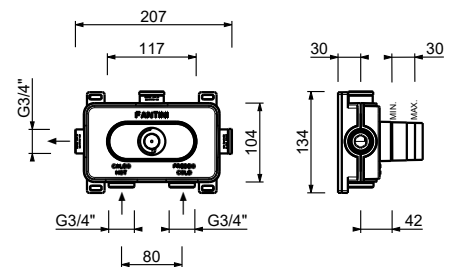

Built-in piece

19 00 D400A