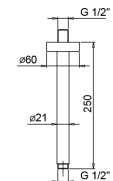

Brushed Stainless Steel 81 93 8059

OPTIONAL: Built-in part for plasterboard

W046 91 00 W046

8058

Shower arm

- 25 cm long
- round backplate
- ceiling-mount
- 1/2" inlet

Matt Gun Metal PVD 81 P5 8058

Brushed Stainless Steel 81 93 8058

OPTIONAL: Built-in part for plasterboard

W046 91 00 W046

8125

Shower set

- FIT handshower
- water plug with showerholder
- 150 cm PVC flexible
- 1/2" inlet

Matt Gun Metal PVD 81 P5 8125

Brushed Stainless Steel 81 93 8125