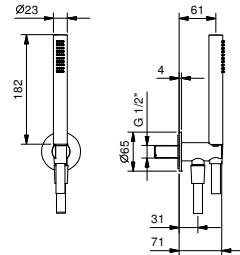

8125

Shower set

- FIT handshower
- water plug with showerholder
- 150 cm PVC flexible
- 1/2" inlet

Matt Gun Metal PVD 81 P5 8125

Brushed Stainless Steel 81 93 8125

OPTIONAL: Built-in part for plasterboard

W046 91 00 W046