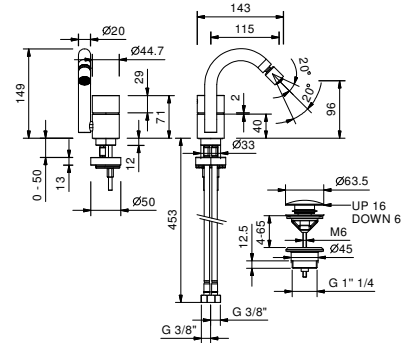

Single-hole bidet mixer

- spout projection 11,5 cm
- handle
- flow restrictor 5 l/min at 3 bar
- articulated aerator
- flexible supply lines
- WITHOUT WASTE

Matt Gun Metal PVD 33 P5 Y008WF

Brushed Stainless Steel 33 93 Y008WF

Y008F

Single-hole bidet mixer

- spout projection 11,5 cm
- handle
- flow restrictor 5 l/min at 3 bar
- articulated aerator
- flexible supply lines
- WITH pop-up WASTE

Matt Gun Metal PVD 33 P5 Y008F

Brushed Stainless Steel 33 93 Y008F