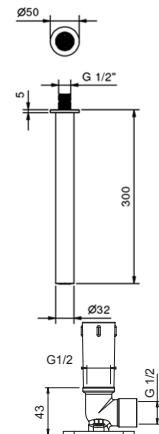

Rain showerhead

- Ø 3.2 cm
- Base material: stainless steel
- ceiling-mount
- flow restrictor 10 l/min
- 1/2" inlet
- anti-lime scale system

Matt Gun Metal PVD 81 P5 8127

Brushed Stainless Steel 81 93 8127

OPTIONAL: Built-in part for plasterboard

W046 91 00 W046