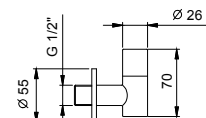

Brushed Stainless Steel 91 93 9234

8364

Pair of filters

- with shutoff
- fully inspectable filter
- 1/2" inlet

N.B. complete finishing list in the section miscellaneous articles at the end of the pricelist