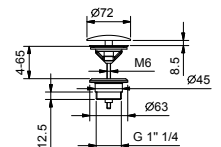

Matt Gun Metal PVD 91 P5 8435

Brushed Stainless Steel 91 93 8435

9234