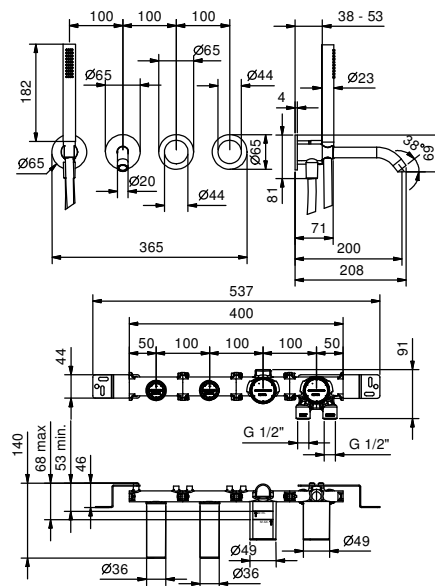

External piece

Matt Gun Metal PVD 33 P5 Y121B

Brushed Stainless Steel 33 93 Y121B

R021A

Built-in piece

44 00 R021A