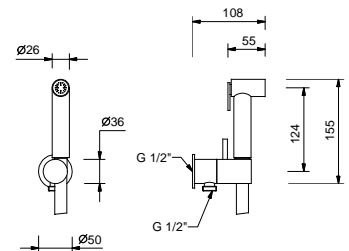

Brushed Nickel PVD 91 92 8486

Matt Gun Metal PVD 91 P5 8486

W001