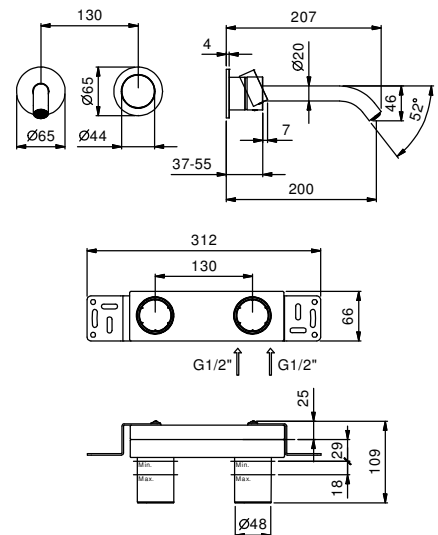

Built-in piece

44 00 M011A