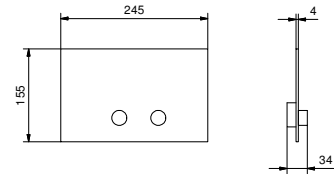

8402

Flush actuator plate

- Base material: stainless steel
- projecting push-button controls
- with round controls
- compatible with GEBERIT SIGMA8, SIGMA12
- without visible fixing system

N.B. complete finishing list in the section miscellaneous articles at the end of the pricelist

Matt Gun Metal PVD 91 P5 8402

Brushed Stainless Steel 91 93 8402

W216

Flush actuator plate

- Base material: stainless steel
- projecting push-button controls
- with round controls
- compatible with TECEBOX OCTA II
- minimum depth: see installation instructions
- without visible fixing system

N.B. complete finishing list in the section miscellaneous articles at the end of the pricelist

Matt Gun Metal PVD 91 P5 W216

Brushed Stainless Steel 91 93 W216

8486

Double-function hydrobrush

- for WC cleaning
- for personal care if used with a shower mixer
- water plug with showerholder
- stop valve
- Base material: brass
- round backplate
- 120 cm PVC flexible
- 1/2" inlet

N.B : Brushed nickel PVD for matching with Stainless Steel series

Brushed Nickel PVD 91 92 8486

Matt Gun Metal PVD 91 P5 8486

W001

Bathtub drain

- with handle
- WITH WASTE

N.B. complete finishing list in the section miscellaneous articles at the end of the pricelist

Matt Gun Metal PVD 91 P5 W001

Brushed Stainless Steel 91 93 W001