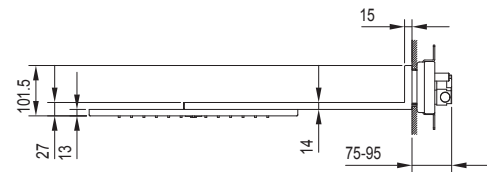

ACQUADOLCE

TECHNICAL MANUAL

ACQUADOLCE

Multifunction showerhead

_470 x 671 mm

L011B+L003A

rain / mist

Multi-function showerhead

Min. Flow Rate: 12 l/min

Art. L011B

External piece

Brilliant Stainless Steel 69 38 L011B

Brushed Stainless Steel 69 93 L011B

Art. L003A

Built-in piece

69 00 L003A