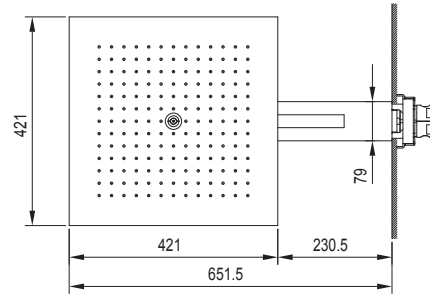

ACQUADOLCE

TECHNICAL MANUAL

ACQUADOLCE

Multifunction showerhead

_470 x 671 mm

L011B+L003A

rain / mist

Multi-function showerhead

Water functions:

- 1st function: 168 anti - limestone nozzles - RAIN
- 2nd function: MIST BLOW - 1 anti - limestone nozzle with anti-drop valves
- 421 x 651,5 mm
- wall-mount

NOTE: conditions necessary for the correct functioning:

Min. Flow Rate: 12 l/min

Art. L011B

External piece

Brilliant Stainless Steel 69 38 L011B

Brushed Stainless Steel 69 93 L011B

Art. L003A

Built-in piece

69 00 L003A