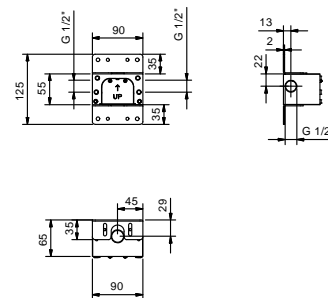

TOTAL PRICE

- Acciaio lucido
- Nero Opaco
- Bianco Opaco
- Nickel PVD
- Matt Gun Metal PVD
- Matt British Gold PVD
- Matt Copper PVD
- Oro Plus

Acciaio spazzolato