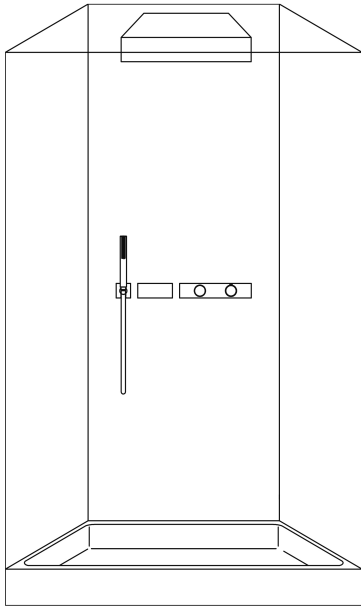

1

79 38 K021U
79 00 K101
86 02 8052U
50 02 4872BU
19 00 D273AU

2