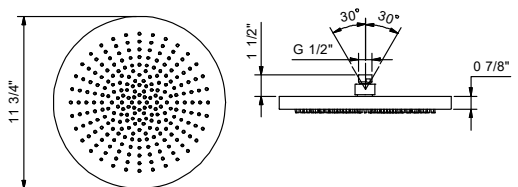

Matte Black	79 13 K073U
Matte White	79 29 K073U
Nickel PVD	79 95 K073U
Matte Gun Metal PVD	79 P5 K073U
Matte British Gold PVD	79 P6 K073U
Matte Copper PVD	79 P9 K073U
Gold Plus	79 01 K073U
Polished Stainless steel	79 38 K073U

Brushed Stainless steel 79 93 K073U