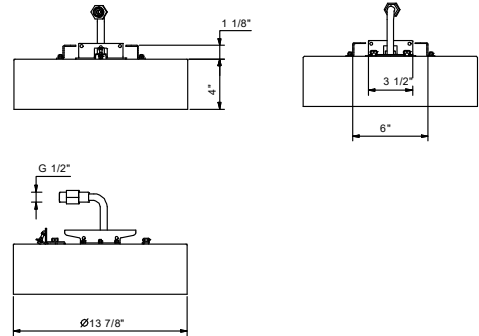

Art. K062U

In-ceiling multifunction showerhead - Double rain

1. 11 3/4"
   - Ceiling-mount
   - Built-in part included
   - check valve
   - flow restrictor 14 l/min at 3 bar
2. Functions:
3. Double rain with 240 anti-limescale nozzles

Requires one volume control or one outlet on a diverter, with a minimum flow rate of 2.5 GPM.

Matte Black	79 13 K062U
Matte White	79 29 K062U
Nickel PVD	79 95 K062U
Matte Gun Metal PVD	79 P5 K062U
Matte British Gold PVD	79 P6 K062U
Matte Copper PVD	79 P9 K062U
Gold Plus	79 01 K062U
Polished Stainless steel	79 38 K062U

Brushed Stainless steel 79 93 K062U

Art. K073U

Multifunction showerhead

1. Functions:
2. Double rain with 125 anti-limescale nozzles
   - 11 3/4"
   - check valve
   - flow restrictor 14 l/min at 3 bar
   - 1/2" inlet
   - Anti-lime scale system
   - wall-mount

Requires one volume control or one outlet on a diverter, with a minimum flow rate of 2.5 GPM.