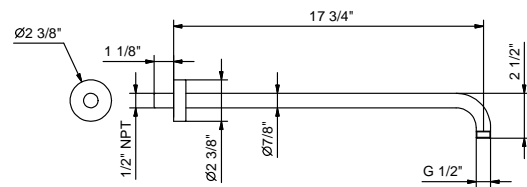

Art. 8028U

18" Wall-mount shower arm

- Round escutcheon
- Curved angle
- 1/2" Male NPT fittings
- Matching showerhead: #9230U, #9230UC, #8083U, #8083UC, #8084U, #8084UC, #8026U, #8026UC, #8113U, #8113UC

Chrome	86 02 8028U
Matte Black	86 13 8028U
Matte White	86 29 8028U
Nickel PVD	86 95 8028U
Matte Gun Metal PVD	86 P5 8028U
Matte British Gold PVD	86 P6 8028U
Matte Copper PVD	86 P9 8028U
Gold Plus	86 01 8028U

Brushed Stainless steel 86 93 8028U