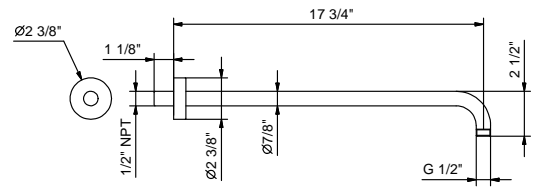

Art. 8028U

18" Wall-mount shower arm

- Round escutcheon
- Curved angle
- 1/2" Male NPT fittings
- Matching showerhead: #9230U, #9230UC, #8083U, #8083UC, #8084U, #8084UC, #8026U, #8026UC, #8113U, #8113UC

Chrome	86 02 8028U
Matte Black	86 13 8028U
Matte White	86 29 8028U
Nickel PVD	86 95 8028U
Matte Gun Metal PVD	86 P5 8028U
Matte British Gold PVD	86 P6 8028U
Matte Copper PVD	86 P9 8028U
Gold Plus	86 01 8028U

Brushed Stainless steel 86 93 8028U