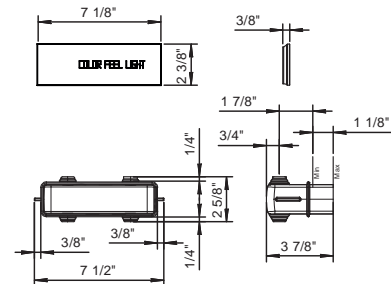

Art. K101

Backlit glass digital control board

- Optional
- Backlit touch control panel for three lighting functions: Light, Color and Feel
- Built-in part included