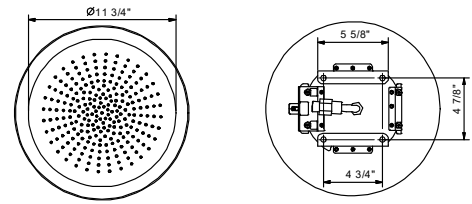

Art. K062U

In-ceiling multifunction showerhead - Double rain

1. 11 3/4"
   - Ceiling-mount
   - Built-in part included
   - check valve
   - flow restrictor 14 l/min at 3 bar
2. Functions:
3. Double rain with 240 anti-limescale nozzles

Requires one volume control or one outlet on a diverter, with a minimum flow rate of 2.5 GPM.

Matte Black	79 13 K062U
Matte White	79 29 K062U
Nickel PVD	79 95 K062U
Matte Gun Metal PVD	79 P5 K062U
Matte British Gold PVD	79 P6 K062U
Matte Copper PVD	79 P9 K062U
Gold Plus	79 01 K062U
Polished Stainless steel	79 38 K062U

Brushed Stainless steel 79 93 K062U

Art. K073U

Multifunction showerhead

1. Functions:
2. Double rain with 125 anti-limescale nozzles
   - 11 3/4"
   - check valve
   - flow restrictor 14 l/min at 3 bar
   - 1/2" inlet
   - Anti-lime scale system
   - wall-mount

Requires one volume control or one outlet on a diverter, with a minimum flow rate of 2.5 GPM.