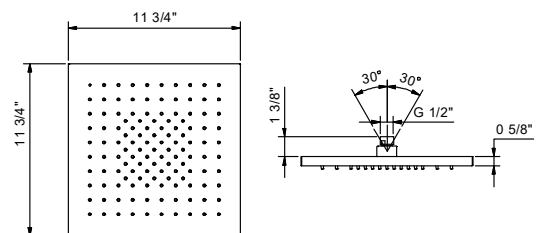

Art. K053U

Multifunction showerhead

1. Square
   - 11 3/4" x 11 3/4"
   - check valve
   - flow restrictor 12 l/min at 3 bar
   - 1/2" inlet
   - wall-mount
2. Functions:
3. Double rain with 125 anti-limescale nozzles

Requires one volume control or one outlet on a diverter, with a minimum flow rate of 2.5 GPM.