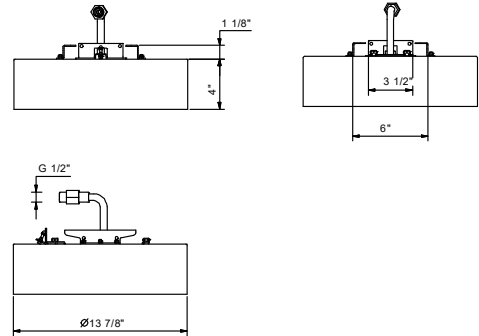

Art. K061U

In-ceiling multifunction showerhead - Double rain

- 11 3/4"
- Ceiling-mount
- Built-in part included
- flow restrictor 14 l/min at 3 bar

Functions:

- Double rain with 240 anti-limescale nozzles
- White RGB LED lights
- RGB LED cromotherapy in 4 colors
- "Feel" color program: Dawn, Leaves, Sunset, Night
- Transformer included

Requires one volume control or one outlet on a diverter, with a minimum flow rate of 2.5 GPM.