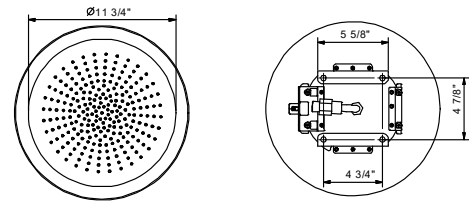

Art. K061U

In-ceiling multifunction showerhead - Double rain

- 11 3/4"
- Ceiling-mount
- Built-in part included
- flow restrictor 14 l/min at 3 bar

Functions:

- Double rain with 240 anti-limescale nozzles
- White RGB LED lights
- RGB LED cromotherapy in 4 colors
- "Feel" color program: Dawn, Leaves, Sunset, Night
- Transformer included

Requires one volume control or one outlet on a diverter, with a minimum flow rate of 2.5 GPM.