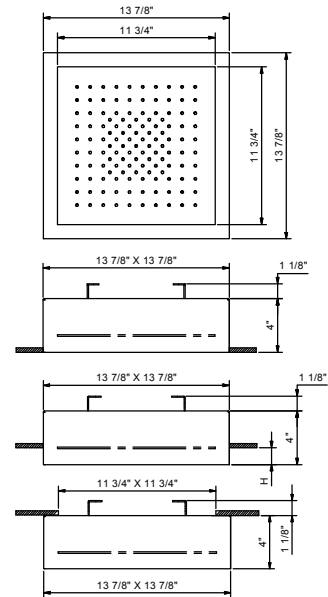

Art. K002U

In-ceiling multifunction showerhead - Double rain

1. Square
   - 11 3/4" x 11 3/4"
   - Ceiling-mount
   - Built-in part included
2. Functions:
3. Double rain with 125 anti-limescale nozzles

Requires one volume control or one outlet on a diverter, with a minimum flow rate of 2.5 GPM.