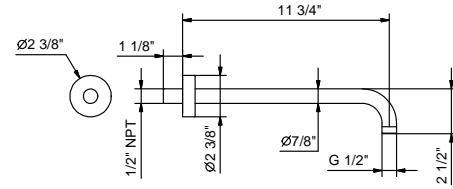

Art. 8027U

11 3/4" Wall-mount shower arm

- Round escutcheon
- Curved angle
- 1/2" Male NPT fittings
- Matching showerhead: #9230U, #9230UC, #8083U, #8083UC

Chrome	86 02 8027U
Matte Black	86 13 8027U
Matte White	86 29 8027U
Nickel PVD	86 95 8027U
Matte Gun Metal PVD	86 P5 8027U
Matte British Gold PVD	86 P6 8027U
Matte Copper PVD	86 P9 8027U
Gold Plus	86 01 8027U

Brushed Stainless steel 86 93 8027U