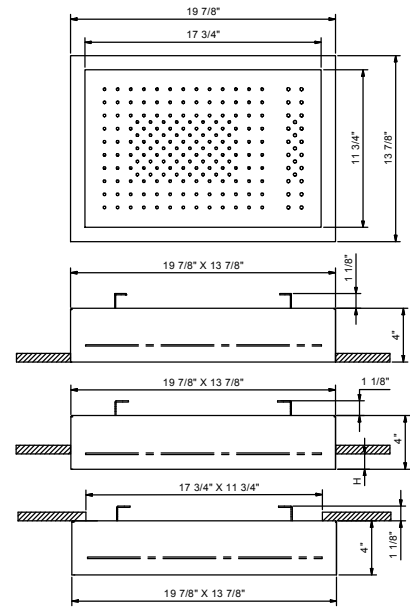

Art. K022U

In-ceiling multifunction showerhead - Double rain / Toning jet

1. Rectangular
   - 17 3/4" x 11 3/4"
   - Ceiling-mount
   - Built-in part included
2. Functions:
3. Double rain with 170 anti-limescale nozzles
   - Toning jet with 25 anti-limescale nozzles

Requires two volume controls or two outlets on a diverter, with a minimum flow rate of 3.2 GPM.

Matte Black	79 13 K022U
Matte White	79 29 K022U
Nickel PVD	79 95 K022U
Matte Gun Metal PVD	79 P5 K022U
Matte British Gold PVD	79 P6 K022U
Matte Copper PVD	79 P9 K022U
Gold Plus	79 01 K022U
Polished Stainless steel	79 38 K022U

Brushed Stainless steel 79 93 K022U