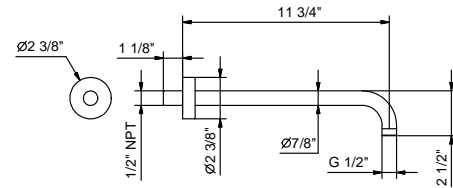

Art. 8027U

11 3/4" Wall-mount shower arm

- Round escutcheon
- Curved angle
- 1/2" Male NPT fittings
- Matching showerhead: #9230U, #9230UC, #8083U, #8083UC

Chrome	86 02 8027U
Matte Black	86 13 8027U
Matte White	86 29 8027U
Nickel PVD	86 95 8027U
Matte Gun Metal PVD	86 P5 8027U
Matte British Gold PVD	86 P6 8027U
Matte Copper PVD	86 P9 8027U
Gold Plus	86 01 8027U

Brushed Stainless steel 86 93 8027U