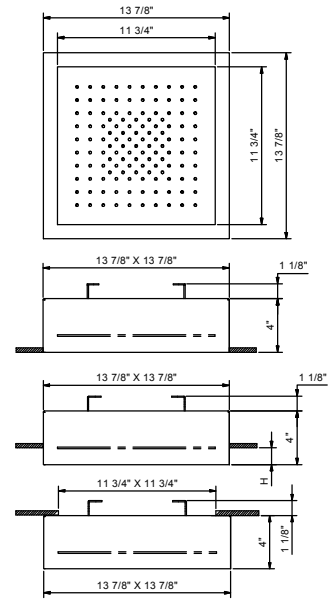

Art. K001U

In-ceiling multifunction showerhead - Double rain

1. Square
   - 11 3/4" x 11 3/4"
   - Ceiling-mount
   - Built-in part included
2. Functions:
3. Double rain with 125 anti-limescale nozzles
   - White RGB LED lights
   - RGB LED cromotherapy in 4 colors
   - "Feel" color program: Dawn, Leaves, Sunset, Night
   - Transformer included

Requires one volume control or one outlet on a diverter, with a minimum flow rate of 2.5 GPM.