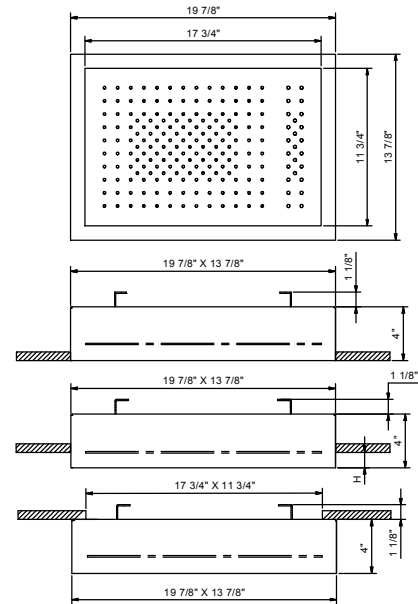

Art. K021U

In-ceiling multifunction showerhead - Double rain / Toning jet

1. Rectangular
   - 17 3/4" x 11 3/4"
   - Ceiling-mount
   - Built-in part included
2. Functions:
3. Double rain with 170 anti-limescale nozzles
   - Toning jet with 25 anti-limescale nozzles
   - White RGB LED lights
   - RGB LED cromotherapy in 4 colors
   - "Feel" color program: Dawn, Leaves, Sunset, Night
   - Transformer included

Requires two volume controls or two outlets on a diverter, with a minimum flow rate of 3.2 GPM.