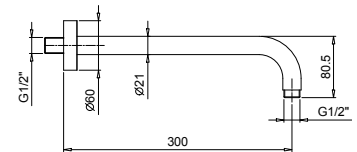

OPTIONAL Built-in part for plasterboard

Art. W046 91 00 W046

Art. 8059

Shower arm

- 45 cm long
- round backplate
- wall-mount
- 1/2" inlet

Chrome	81 02 8059
Matt Gun Metal PVD	81 P5 8059
Matt British Gold PVD	81 P6 8059
Matt Copper PVD	81 P9 8059

Brushed Stainless Steel 81 93 8059