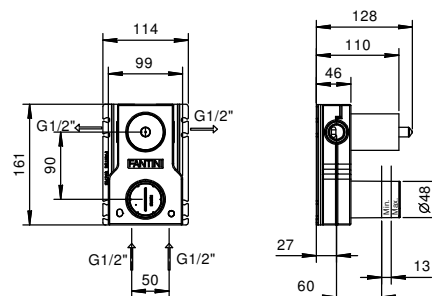

Built-in piece

44 00 M585A

TOTAL PRICE

- Chrome
- Matt Gun Metal PVD
- Matt British Gold PVD
- Matt Copper PVD

Brushed Stainless Steel