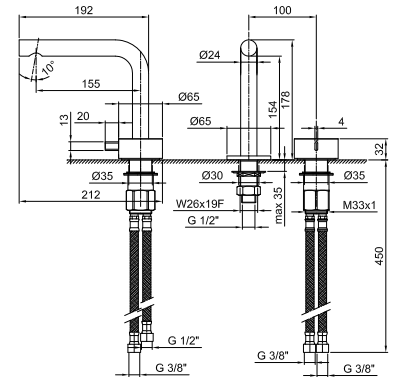

2-hole washbasin mixer

- h. 17,8 cm
- spout projection 15,5 cm
- handle
- flow restrictor 5 l/min at 3 bar
- flexible supply lines
- WITHOUT WASTE

Chrome 27 02 A104WF
Matt Gun Metal PVD 27 P5 A104WF
Matt British Gold PVD 27 P6 A104WF
Matt Copper PVD 27 P9 A104WF

Brushed Stainless Steel 27 93 A104WF