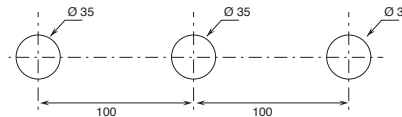

The built-in 3/4" thermostatic shower mixer is available:

- art. A931B+D331A - 1 outlet

- art. A972B+D372A - 2 outlets

- art. A973B+D373A - 3 outlets