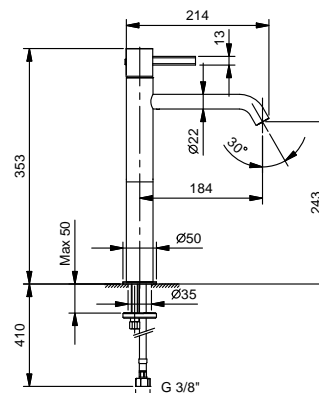

Single-hole high washbasin mixer

- spout projection 18,4 cm
- handle
- flow restrictor 5 l/min at 3 bar
- flexible supply lines
- WITHOUT WASTE

Chrome 27 02 A706WF
Matt Gun Metal PVD 27 P5 A706WF
Matt British Gold PVD 27 P6 A706WF
Matt Copper PVD 27 P9 A706WF

Brushed Stainless Steel 27 93 A706WF