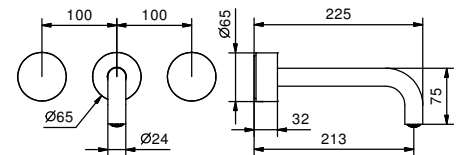

Art. A813B

External piece

Chrome 27 02 A813B
Matt Gun Metal PVD 27 P5 A813B
Matt British Gold PVD 27 P6 A813B
Matt Copper PVD 27 P9 A813B

Brushed Stainless Steel 27 93 A813B