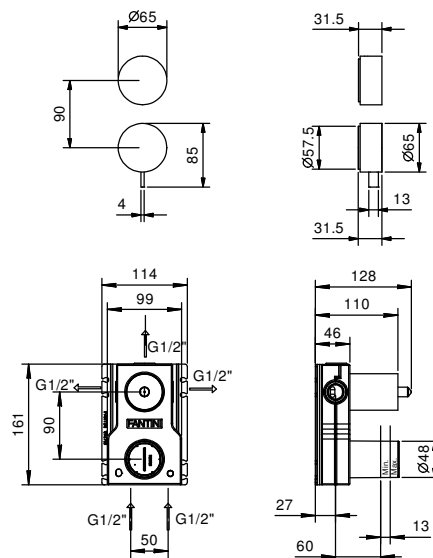

Built-in shower mixer

- handles
- **3-way** diverter with turning knob
- 1/2" inlets
- soundproof

Art. A787B

External piece

Chrome	27 02 A787B
Matt Gun Metal PVD	27 P5 A787B
Matt British Gold PVD	27 P6 A787B
Matt Copper PVD	27 P9 A787B

Brushed Stainless Steel 27 93 A787B

Art. M587A

Built-in piece

44 00 M587A

TOTAL PRICE

- Chrome
- Matt Gun Metal PVD
- Matt British Gold PVD
- Matt Copper PVD

Brushed Stainless Steel