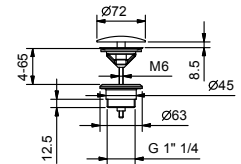

Art. 8435

Waste

- 1" 1/4
- for washbasin without overflow
- for washbasin with overflow
- unrestricted outlet
- universal

N.B. complete finishing list in the section miscellaneous articles at the end of the pricelist

Chrome	91 02 8435
Matt Gun Metal PVD	91 P5 8435
Matt British Gold PVD	91 P6 8435
Matt Copper PVD	91 P9 8435

Brushed Stainless Steel 91 93 8435