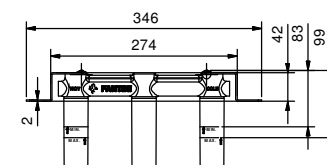

Art. R010A

Built-in piece

44 00 R010A

TOTAL PRICE

Chrome
Matt Gun Metal PVD
Matt British Gold PVD
Matt Copper PVD

Brushed Stainless Steel