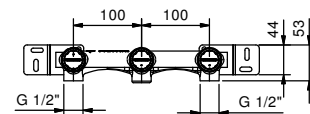

Art. R010A

Built-in piece

44 00 R010A

TOTAL PRICE

Chrome
Matt Gun Metal PVD
Matt British Gold PVD
Matt Copper PVD

Brushed Stainless Steel