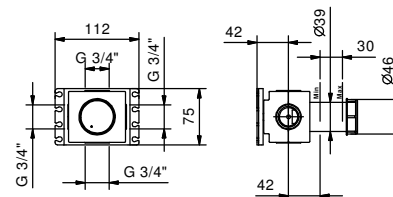

Built-in piece

19 00 D391A