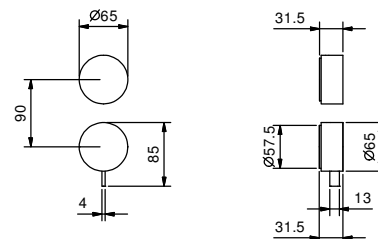

External piece

Chrome	27 02 A785B
Matt Gun Metal PVD	27 P5 A785B
Matt British Gold PVD	27 P6 A785B
Matt Copper PVD	27 P9 A785B

Brushed Stainless Steel 27 93 A785B

Art. M585A