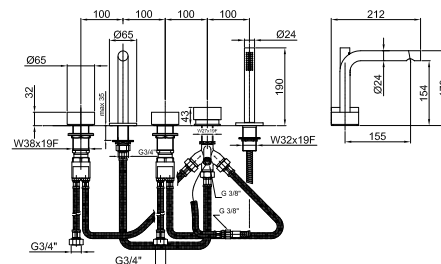

Art. A265

Deck-mount bathtub mixer

- spout projection 15,5 cm
- handles
- 5-hole
- **2-way** diverter with pushing button
- FIT handshower
- 150 cm flexible
- 90° ceramic cartridge
- 3/4" inlets
- flexible supply lines

Chrome 27 02 A265
Matt Gun Metal PVD 27 P5 A265
Matt British Gold PVD 27 P6 A265
Matt Copper PVD 27 P9 A265

Brushed Stainless Steel 27 93 A265