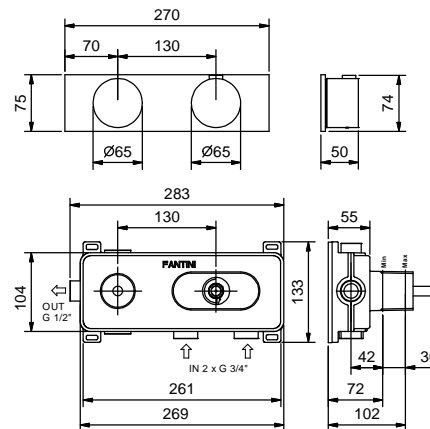

3/4" built-in thermostatic shower mixer

- handles
- no. 1 1/2" outlet
- for horizontal installation only
- 3/4" inlets

Art. A931B

External piece

Chrome	27 02 A931B
Matt Gun Metal PVD	27 P5 A931B
Matt British Gold PVD	27 P6 A931B
Matt Copper PVD	27 P9 A931B

Brushed Stainless Steel 27 93 A931B