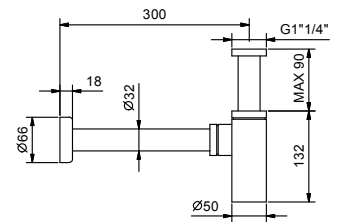

Art. 9234

Bottle trap

- 1" 1/4
- for washbasin

N.B. complete finishing list in the section miscellaneous articles at the end of the pricelist

Chrome	91 02 9234
Matt Gun Metal PVD	91 P5 9234
Matt British Gold PVD	91 P6 9234
Matt Copper PVD	91 P9 9234

Brushed Stainless Steel 91 93 9234