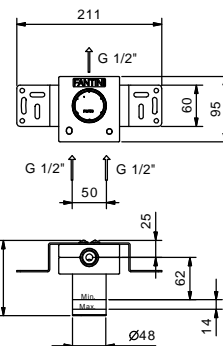

Built-in piece

44 00 M063A