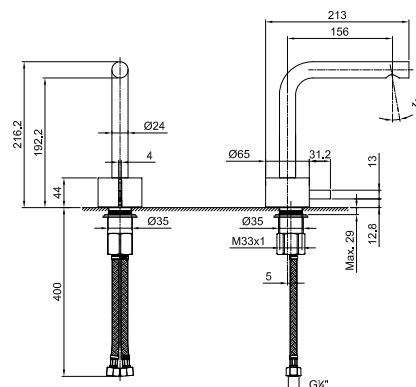

Art. A504WF

lead $\varnothing$ free

Single-hole washbasin mixer

- h. 21,6 cm
- spout projection 15,5 cm
- handle
- flow restrictor 5 l/min at 3 bar
- flexible supply lines
- WITHOUT WASTE

Chrome 27 02 A504WF
Matt Gun Metal PVD 27 P5 A504WF
Matt British Gold PVD 27 P6 A504WF
Matt Copper PVD 27 P9 A504WF

Brushed Stainless Steel 27 93 A504WF