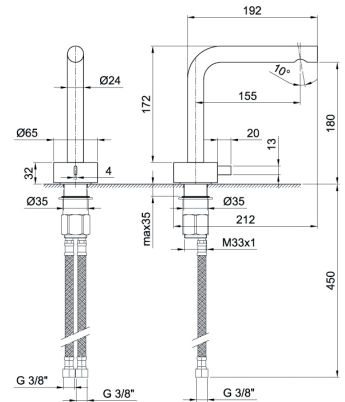

Art. A004WF

lead $\varnothing$ free

Single-hole washbasin mixer

- h. 20,4 cm
- spout projection 15,5 cm
- handle
- flow restrictor 5 l/min at 3 bar
- flexible supply lines
- WITHOUT WASTE

Chrome 27 02 A004WF
Matt Gun Metal PVD 27 P5 A004WF
Matt British Gold PVD 27 P6 A004WF
Matt Copper PVD 27 P9 A004WF

Brushed Stainless Steel 27 93 A004WF