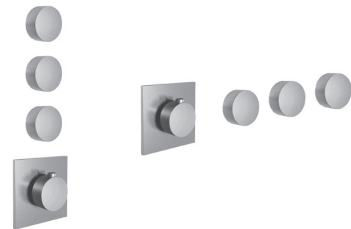

EXAMPLE OF COMBINATION - 3 OUTLETS