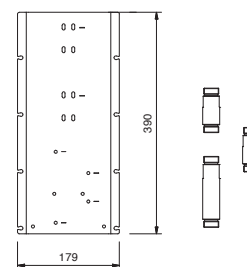

**OPTIONAL - Easy Fix System**

- plate and connections:
- for an easy both horizontal and vertical installation of the thermostatic mixers:
  - to install art- D300A / D391A - **1 outlet**
  - to install art- D300A / D391A - **2 outlets**