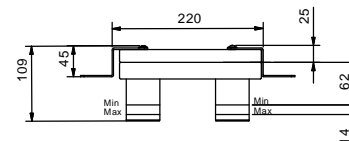

44 00 M011A

**TOTAL PRICE**

Chrome  
 Matt Gun Metal PVD  
 Matt British Gold PVD  
 Matt Copper PVD

**Brushed Stainless Steel**

**Art. A504WF**

lead $\varnothing$ free

**Single-hole washbasin mixer**

- h. 21,6 cm
- spout projection 15,5 cm
- handle
- flow restrictor 5 l/min at 3 bar
- flexible supply lines
- WITHOUT WASTE