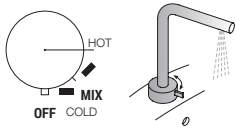

Technical information

The AF/21 mixers are supplied WITH HANDLE.

All washbasin and bidet mixers are fitted with 5 l/min flow restrictors.

- PROGRESSIVE CARTRIDGE MIXERS

By turning the mixer 90° anticlockwise the water flows gets **cold > warmer > hot**.