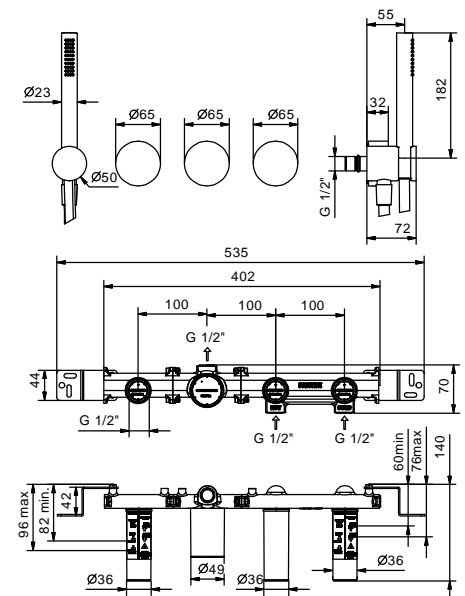

**Built-in piece**

44 00 R017A

**TOTAL PRICE**

Chrome  
 Matt Gun Metal PVD  
 Matt British Gold PVD  
 Matt Copper PVD

**Brushed Stainless Steel**

**Art. A265**

**Deck-mount bathtub mixer**

- spout projection 15,5 cm
- handles
- 5-hole
- **2-way** diverter with pushing button
- FIT handshower
- 150 cm flexible
- 90° ceramic cartridge
- 3/4" inlets
- flexible supply lines