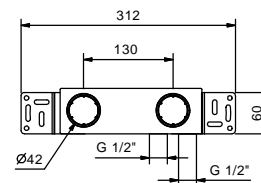

44 00 M011A

**TOTAL PRICE**

Chrome  
 Matt Gun Metal PVD  
 Matt British Gold PVD  
 Matt Copper PVD

**Brushed Stainless Steel**

**Art. A504WF**

lead $\varnothing$ free

**Single-hole washbasin mixer**

- h. 21,6 cm
- spout projection 15,5 cm
- handle
- flow restrictor 5 l/min at 3 bar
- flexible supply lines
- WITHOUT WASTE