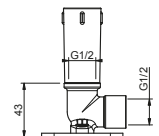

OPTIONAL Built-in part for plasterboard

Art. W046 91 00 W046