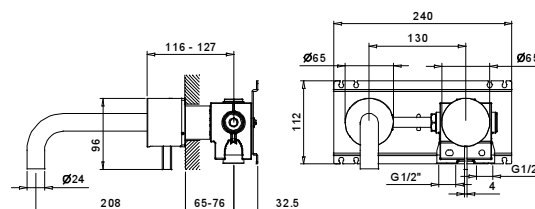

External piece

Chrome 27 02 A613B
Matt Gun Metal PVD 27 P5 A613B
Matt British Gold PVD 27 P6 A613B
Matt Copper PVD 27 P9 A613B

Brushed Stainless Steel 27 93 A613B