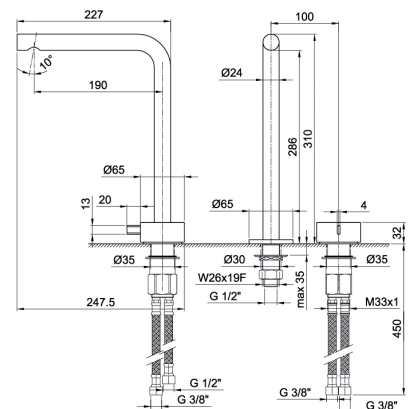

2-hole high washbasin mixer with extended spout

- h. 31 cm
- spout projection 19 cm
- handle
- flow restrictor 5 l/min at 3 bar
- flexible supply lines
- WITHOUT WASTE

Chrome 27 02 A107WF
Matt Gun Metal PVD 27 P5 A107WF
Matt British Gold PVD 27 P6 A107WF
Matt Copper PVD 27 P9 A107WF

Brushed Stainless Steel 27 93 A107WF