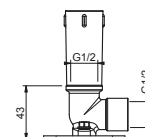

OPTIONAL Built-in part for plasterboard

Art. W046

91 00 W046