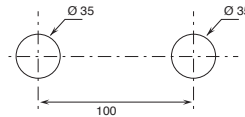

- TRADITIONAL CARTRIDGE MIXERS

**Water flow is controlled** operating the handle up and down. **Temperature is controlled** rotating the handle right or left.

### BASINS HOLE SIZE:

- For single-hole washbasin and bidet mixers.

- 2-hole washbasin mixer.

art. A104WF

art. A106WF

art. A107WF

- 3-hole washbasin mixer.

art. A204WF