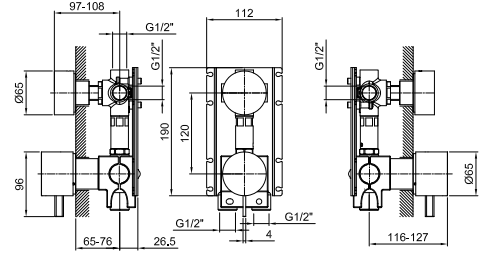

Built-in shower mixer

- handles
- **3-way** diverter with turning knob
- with ECO SYSTEM
- 1/2" inlets
- soundproof

Art. A587B

External piece

Chrome	27 02 A587B
Matt Gun Metal PVD	27 P5 A587B
Matt British Gold PVD	27 P6 A587B
Matt Copper PVD	27 P9 A587B

Brushed Stainless Steel 27 93 A587B

Art. A587A

Built-in piece

17 00 A587A

TOTAL PRICE

- Chrome
- Matt Gun Metal PVD
- Matt British Gold PVD
- Matt Copper PVD

Brushed Stainless Steel