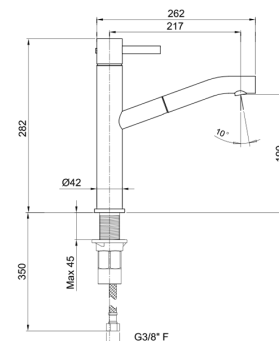

- spout projection 21,7 cm
- handle
- turning spout
- one jet pull-out handshower
- flow restrictor 8 l/min at 3 bar
- flexible supply lines
- WITHOUT WASTE

|                       |             |
|-----------------------|-------------|
| Chrome                | 27 02 A753F |
| Matt Gun Metal PVD    | 27 P5 A753F |
| Matt British Gold PVD | 27 P6 A753F |
| Matt Copper PVD       | 27 P9 A753F |