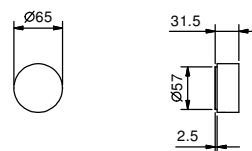

3/4" stop valve

- handle
- 90° ceramic cartridge
- 3/4" inlets
- soundproof

Art. A991B

External piece

Chrome 27 02 A991B
Matt Gun Metal PVD 27 P5 A991B
Matt British Gold PVD 27 P6 A991B
Matt Copper PVD 27 P9 A991B

Brushed Stainless Steel 27 93 A991B