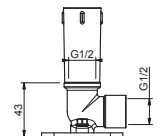

OPTIONAL Built-in part for plasterboard

Art. W046 91 00 W046