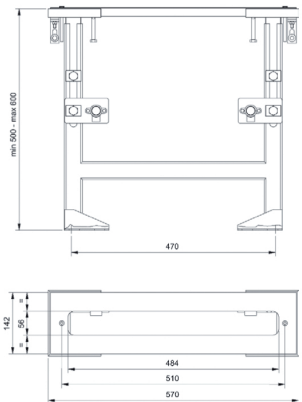

Chrome 91 02 9325

**Art. 9670**

**Mounting plate for deck-mount bathtub mixer**

- screw covers
- mounting plate
- without cover plate

**NOTE: To be finished with inspectable cover materials**

Chrome 91 02 9670