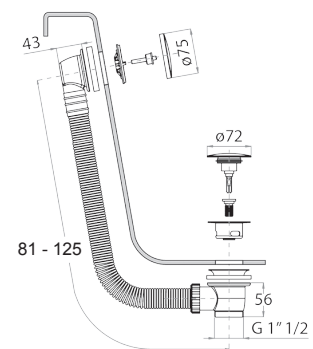

**Brushed Stainless Steel 91 93 W001**

**Art. W002**

**Bathtub drain**

- with handle
- bath-tub drain with overflow
- WITH WASTE

**N.B. complete finishing list in the section miscellaneous articles at the end of the pricelist**