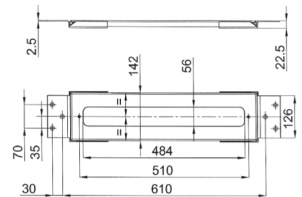

Art. W002

Bathtub drain

- with handle
- bath-tub drain with overflow
- WITH WASTE

N.B. complete finishing list in the section miscellaneous articles at the end of the pricelist

Chrome	91 02 W002
Matt Gun Metal PVD	91 P5 W002
Matt British Gold PVD	91 P6 W002
Matt Copper PVD	91 P9 W002

Brushed Stainless Steel 91 93 W002

Art. 9325

Mounting plate for deck-mount bathtub mixer

- screw covers
- mounting plate
- without cover plate

NOTE: To be finished with inspectable cover materials

Chrome 91 02 9325

Art. 9670

Mounting plate for deck-mount bathtub mixer

- screw covers
- mounting plate
- without cover plate

NOTE: To be finished with inspectable cover materials

Chrome 91 02 9670