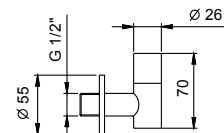

Art. 8434

Waste

- 1" 1/4
- pushing plug
- for washbasin without overflow
- for washbasin with overflow
- universal

N.B. complete finishing list in the section miscellaneous articles at the end of the pricelist

Chrome	91 02 8434
Matt Gun Metal PVD	91 P5 8434
Matt British Gold PVD	91 P6 8434
Matt Copper PVD	91 P9 8434

Brushed Stainless Steel 91 93 8434

Art. 8435

Waste

- 1" 1/4
- for washbasin without overflow
- for washbasin with overflow
- unrestricted outlet
- universal

N.B. complete finishing list in the section miscellaneous articles at the end of the pricelist

Chrome	91 02 8435
Matt Gun Metal PVD	91 P5 8435
Matt British Gold PVD	91 P6 8435
Matt Copper PVD	91 P9 8435

Brushed Stainless Steel 91 93 8435

Art. 9234

Bottle trap

- 1" 1/4
- for washbasin

N.B. complete finishing list in the section miscellaneous articles at the end of the pricelist

Chrome	91 02 9234
Matt Gun Metal PVD	91 P5 9234
Matt British Gold PVD	91 P6 9234
Matt Copper PVD	91 P9 9234

Brushed Stainless Steel 91 93 9234

Art. 8364

Pair of filters

- with shutoff
- fully inspectable filter
- 1/2" inlet

N.B. complete finishing list in the section miscellaneous articles at the end of the pricelist

Chrome	91 02 8364
Matt Gun Metal PVD	91 P5 8364
Matt British Gold PVD	91 P6 8364
Matt Copper PVD	91 P9 8364

Brushed Stainless Steel 91 93 8364