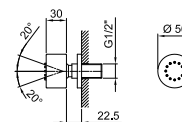

Art. 8063

Lateral body spray

- Base material: brass
- adjustable
- anti-lime scale system
- 1/2" inlet

Chrome	81 02 8063
Matt Gun Metal PVD	81 P5 8063
Matt British Gold PVD	81 P6 8063
Matt Copper PVD	81 P9 8063