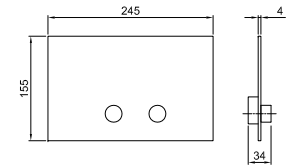

Art. 8402

Flush actuator plate

- Base material: stainless steel
- projecting push-button controls
- with round controls
- compatible with GEBERIT SIGMA8, SIGMA12
- without visible fixing system

N.B. complete finishing list in the section miscellaneous articles at the end of the pricelist

Brilliant Stainless Steel	91 38 8402
Matt Gun Metal PVD	91 P5 8402
Matt British Gold PVD	91 P6 8402
Matt Copper PVD	91 P9 8402

Brushed Stainless Steel 91 93 8402

Art. 8403

Flush actuator plate

- Base material: stainless steel
- flush fit controls
- with square controls
- compatible with GEBERIT SIGMA8, SIGMA12
- without visible fixing system

N.B. complete finishing list in the section miscellaneous articles at the end of the pricelist

Brilliant Stainless Steel	91 38 8403
Matt Gun Metal PVD	91 P5 8403
Matt British Gold PVD	91 P6 8403
Matt Copper PVD	91 P9 8403

Brushed Stainless Steel 91 93 8403

Art. 8486

Double-function hydrobrush

- for WC cleaning
- for personal care if used with a shower mixer
- water plug with showerholder
- stop valve
- Base material: brass
- round backplate
- 120 cm PVC flexible
- 1/2" inlet

N.B. : Brushed nickel PVD for matching with Stainless Steel series

Chrome	91 02 8486
Brushed Nickel PVD	91 92 8486
Matt Gun Metal PVD	91 P5 8486
Matt British Gold PVD	91 P6 8486
Matt Copper PVD	91 P9 8486

Art. W001

Bathtub drain

- with handle
- WITH WASTE

N.B. complete finishing list in the section miscellaneous articles at the end of the pricelist

Chrome	91 02 W001
Matt Gun Metal PVD	91 P5 W001
Matt British Gold PVD	91 P6 W001
Matt Copper PVD	91 P9 W001

Brushed Stainless Steel 91 93 W001