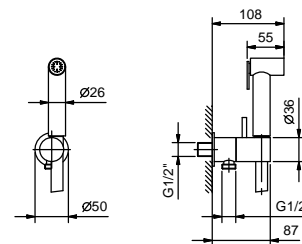

Art. 8486

Double-function hydrobrush

- for WC cleaning
- for personal care if used with a shower mixer
- water plug with showerholder
- stop valve
- Base material: brass
- round backplate
- 120 cm PVC flexible
- 1/2" inlet

N.B. : Brushed nickel PVD for matching with Stainless Steel series

Chrome	91 02 8486
Brushed Nickel PVD	91 92 8486
Matt Gun Metal PVD	91 P5 8486
Matt British Gold PVD	91 P6 8486
Matt Copper PVD	91 P9 8486