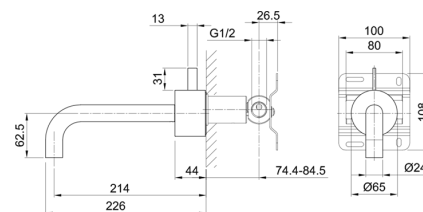

lead $\varnothing$ free

Wall-mount washbasin mixer

- spout projection 21,4 cm
- handle
- flow restrictor 5 l/min at 3 bar
- 1/2" inlets
- WITHOUT WASTE

Art. A513B

External piece

Chrome 27 02 A513B
Matt Gun Metal PVD 27 P5 A513B
Matt British Gold PVD 27 P6 A513B
Matt Copper PVD 27 P9 A513B

Brushed Stainless Steel 27 93 A513B