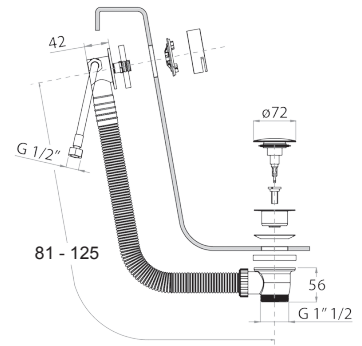

Art. W002

Bathtub drain

- with handle
- bath-tub drain with overflow
- WITH WASTE

N.B. complete finishing list in the section miscellaneous articles at the end of the pricelist

Chrome	91 02 W002
Matt Gun Metal PVD	91 P5 W002
Matt British Gold PVD	91 P6 W002
Matt Copper PVD	91 P9 W002

Brushed Stainless Steel 91 93 W002

Art. 9325

Mounting plate for deck-mount bathtub mixer

- screw covers
- mounting plate
- without cover plate

NOTE: To be finished with inspectable cover materials

Chrome 91 02 9325

Art. 9670

Mounting plate for deck-mount bathtub mixer

- screw covers
- mounting plate
- without cover plate

NOTE: To be finished with inspectable cover materials

Chrome 91 02 9670