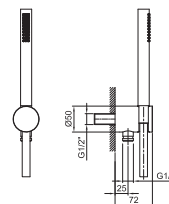

Art. 8061

Shower set

- FIT handshower
- water plug with showerholder
- 150 cm PVC flexible
- 1/2" inlet

Chrome	81 02 8061
Matt Gun Metal PVD	81 P5 8061
Matt British Gold PVD	81 P6 8061
Matt Copper PVD	81 P9 8061

Brushed Stainless Steel 81 93 8061