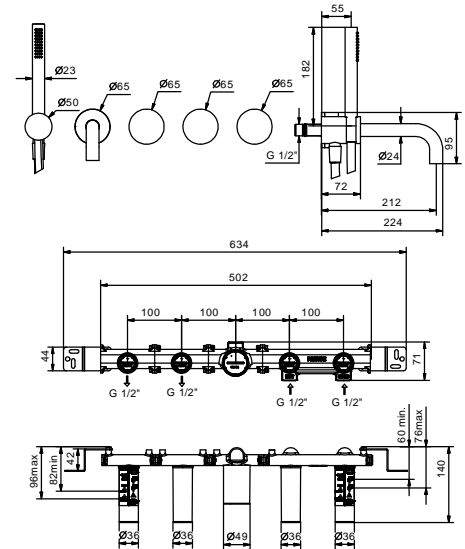

**Built-in piece**

44 00 R019A

**TOTAL PRICE**

Chrome  
 Matt Gun Metal PVD  
 Matt British Gold PVD  
 Matt Copper PVD

**Brushed Stainless Steel**

**Built-in bathtub mixer**

- without spout
- handles
- **2-way** diverter with turning knob
- FIT handshower
- water plug with showerholder
- 150 cm PVC flexible
- 90° ceramic cartridge
- 1/2" inlets