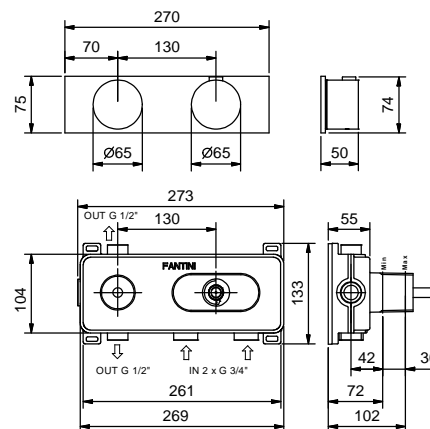

External piece

Chrome	27 02 A972B
Matt Gun Metal PVD	27 P5 A972B
Matt British Gold PVD	27 P6 A972B
Matt Copper PVD	27 P9 A972B

Brushed Stainless Steel 27 93 A972B