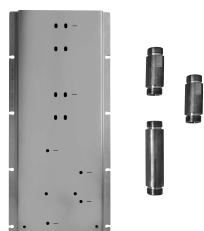

**OPTIONAL - Easy Fix System**

- plate and connections:
- for an easy both horizontal and vertical installation of the thermostatic mixers:
  - to install art- D300A / D391A - **1 outlet**
  - to install art- D300A / D391A - **2 outlets**