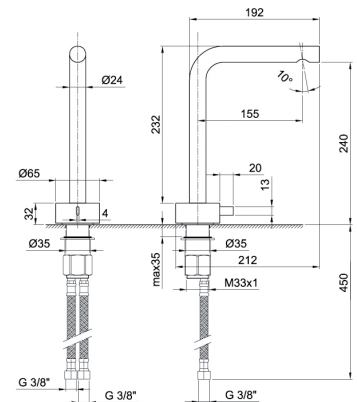

Single-hole high washbasin mixer

- h. 26,4 cm
- spout projection 15,5 cm
- handle
- flow restrictor 5 l/min at 3 bar
- flexible supply lines
- WITHOUT WASTE

Chrome 27 02 A006WF
Matt Gun Metal PVD 27 P5 A006WF
Matt British Gold PVD 27 P6 A006WF
Matt Copper PVD 27 P9 A006WF

Brushed Stainless Steel 27 93 A006WF