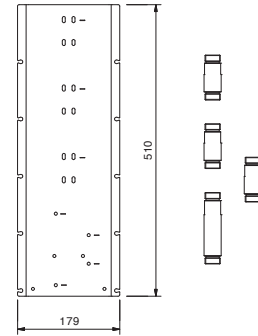

**EXAMPLE OF COMBINATION - 1 OUTLET**

**EXAMPLE OF COMBINATION - 2 OUTLETS**

91 00 W042

**Art. W043**

**OPTIONAL - Easy Fix System**

- plate and connections:
- for an easy both horizontal and vertical installation of the thermostatic mixers:
  - to install art- D300A / D391A - **3 outlets**