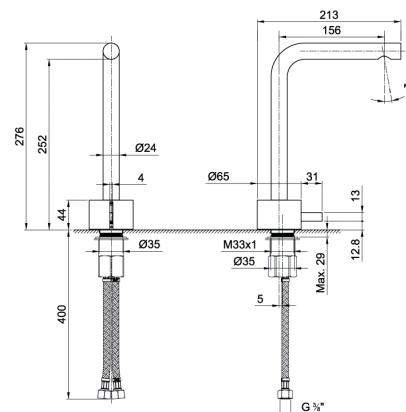

Single-hole high washbasin mixer

- h. 27,6 cm
- spout projection 15,5 cm
- handle
- flow restrictor 5 l/min at 3 bar
- flexible supply lines
- WITHOUT WASTE

Chrome 27 02 A506WF
Matt Gun Metal PVD 27 P5 A506WF
Matt British Gold PVD 27 P6 A506WF
Matt Copper PVD 27 P9 A506WF

Brushed Stainless Steel 27 93 A506WF