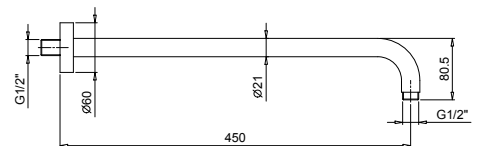

OPTIONAL Built-in part for plasterboard

Art. W046 91 00 W046