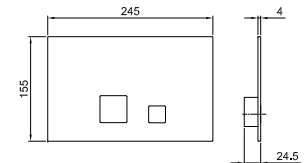

Art. 8402

Flush actuator plate

- Base material: stainless steel
- projecting push-button controls
- with round controls
- compatible with GEBERIT SIGMA8, SIGMA12
- without visible fixing system

N.B. complete finishing list in the section miscellaneous articles at the end of the pricelist

Brilliant Stainless Steel	91 38 8402
Matt Gun Metal PVD	91 P5 8402
Matt British Gold PVD	91 P6 8402
Matt Copper PVD	91 P9 8402

Brushed Stainless Steel 91 93 8402

Art. 8403

Flush actuator plate

- Base material: stainless steel
- flush fit controls
- with square controls
- compatible with GEBERIT SIGMA8, SIGMA12
- without visible fixing system

N.B. complete finishing list in the section miscellaneous articles at the end of the pricelist

Brilliant Stainless Steel	91 38 8403
Matt Gun Metal PVD	91 P5 8403
Matt British Gold PVD	91 P6 8403
Matt Copper PVD	91 P9 8403

Brushed Stainless Steel 91 93 8403

Art. 8486

Double-function hydrobrush

- for WC cleaning
- for personal care if used with a shower mixer
- water plug with showerholder
- stop valve
- Base material: brass
- round backplate
- 120 cm PVC flexible
- 1/2" inlet

N.B. : Brushed nickel PVD for matching with Stainless Steel series

Chrome	91 02 8486
Brushed Nickel PVD	91 92 8486
Matt Gun Metal PVD	91 P5 8486
Matt British Gold PVD	91 P6 8486
Matt Copper PVD	91 P9 8486

Art. W001

Bathtub drain

- with handle
- WITH WASTE

N.B. complete finishing list in the section miscellaneous articles at the end of the pricelist

Chrome	91 02 W001
Matt Gun Metal PVD	91 P5 W001
Matt British Gold PVD	91 P6 W001
Matt Copper PVD	91 P9 W001

Brushed Stainless Steel 91 93 W001