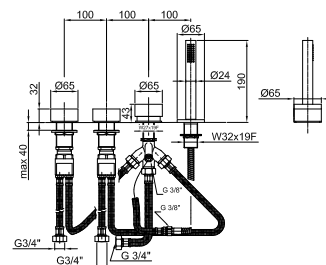

Art. A267

Deck-mount bathtub mixer

- without spout
- handles
- 4-hole
- **2-way** diverter with pushing button
- FIT handshower
- 150 cm flexible
- 90° ceramic cartridge
- 3/4" inlets
- flexible supply lines

Chrome 27 02 A267
Matt Gun Metal PVD 27 P5 A267
Matt British Gold PVD 27 P6 A267
Matt Copper PVD 27 P9 A267

Brushed Stainless Steel 27 93 A267