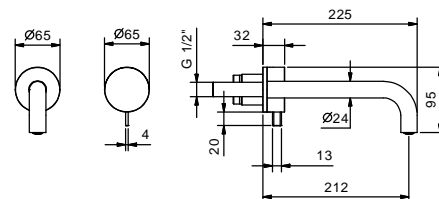

lead $\emptyset$ free

Wall-mount washbasin mixer

- spout projection 20,8 cm
- handle
- flow restrictor 5 l/min at 3 bar
- 1/2" inlets
- WITHOUT WASTE

Art. A713B

External piece

Chrome 27 02 A713B
Matt Gun Metal PVD 27 P5 A713B
Matt British Gold PVD 27 P6 A713B
Matt Copper PVD 27 P9 A713B

Brushed Stainless Steel 27 93 A713B

Art. M011A

Built-in piece

44 00 M011A