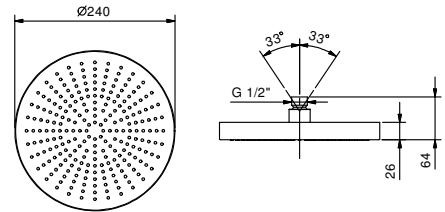

Art. 8053

Rain showerhead

- Ø 24 cm
- Base material: stainless steel
- flow restrictor 12 l/min at 3 bar
- anti-lime scale system
- 1/2" inlet
- check valve

**NOTE: conditions necessary for the correct functioning:
Min. Flow Rate: 10 l/min**

Chrome	81 02 8053
Matt Gun Metal PVD	81 P5 8053
Matt British Gold PVD	81 P6 8053
Matt Copper PVD	81 P9 8053

Brushed Stainless Steel 81 93 8053

Art. 8080

Shower arm

- 30 cm long
- round backplate
- wall-mount
- 1/2" inlet

Chrome	81 02 8080
Matt Gun Metal PVD	81 P5 8080
Matt British Gold PVD	81 P6 8080
Matt Copper PVD	81 P9 8080

Brushed Stainless Steel 81 93 8080