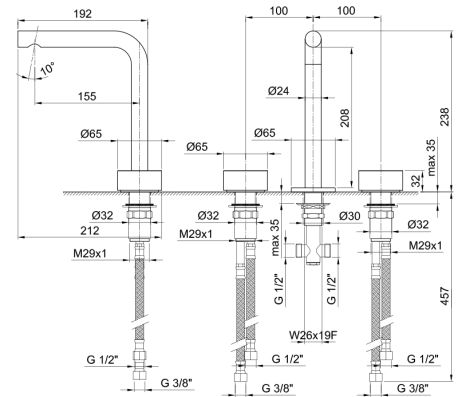

Art. A204WF

lead $\emptyset$ free

3-hole washbasin mixer

- h. 17,8 cm
- spout projection 15,5 cm
- handles
- flow restrictor 5 l/min at 3 bar
- 90° ceramic cartridge
- flexible supply lines
- WITHOUT WASTE

Chrome 27 02 A204WF
Matt Gun Metal PVD 27 P5 A204WF
Matt British Gold PVD 27 P6 A204WF
Matt Copper PVD 27 P9 A204WF

Brushed Stainless Steel 27 93 A204WF

Art. A206WF

lead $\emptyset$ free

3-hole high washbasin mixer

- h. 23,8 cm
- spout projection 15,5 cm
- handles
- flow restrictor 5 l/min at 3 bar
- 90° ceramic cartridge
- flexible supply lines
- WITHOUT WASTE

Chrome 27 02 A206WF
Matt Gun Metal PVD 27 P5 A206WF
Matt British Gold PVD 27 P6 A206WF
Matt Copper PVD 27 P9 A206WF

Brushed Stainless Steel 27 93 A206WF

lead $\emptyset$ free

Wall-mount washbasin mixer

- spout projection 20,8 cm
- handles
- flow restrictor 5 l/min at 3 bar
- 90° ceramic cartridge
- 1/2" inlets
- WITHOUT WASTE

Art. A813B

External piece

Chrome 27 02 A813B
Matt Gun Metal PVD 27 P5 A813B
Matt British Gold PVD 27 P6 A813B
Matt Copper PVD 27 P9 A813B

Brushed Stainless Steel 27 93 A813B

Art. R010A

Built-in piece

44 00 R010A

TOTAL PRICE

Chrome
Matt Gun Metal PVD
Matt British Gold PVD
Matt Copper PVD

Brushed Stainless Steel