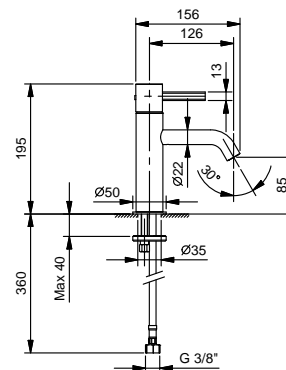

Single-hole washbasin mixer

- spout projection 12,6 cm
- handle
- flow restrictor 5 l/min at 3 bar
- flexible supply lines
- WITHOUT WASTE

Chrome 27 02 A704WF
Matt Gun Metal PVD 27 P5 A704WF
Matt British Gold PVD 27 P6 A704WF
Matt Copper PVD 27 P9 A704WF

Brushed Stainless Steel 27 93 A704WF