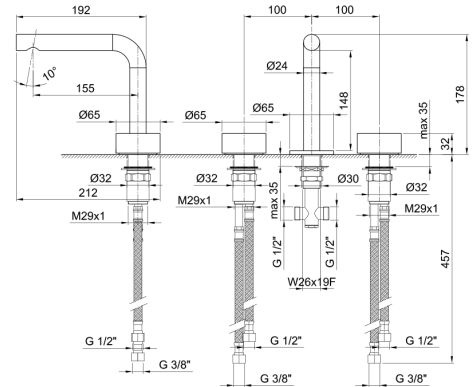

Art. A204WF

lead $\emptyset$ free

3-hole washbasin mixer

- h. 17,8 cm
- spout projection 15,5 cm
- handles
- flow restrictor 5 l/min at 3 bar
- 90° ceramic cartridge
- flexible supply lines
- WITHOUT WASTE

Chrome 27 02 A204WF
Matt Gun Metal PVD 27 P5 A204WF
Matt British Gold PVD 27 P6 A204WF
Matt Copper PVD 27 P9 A204WF

Brushed Stainless Steel 27 93 A204WF