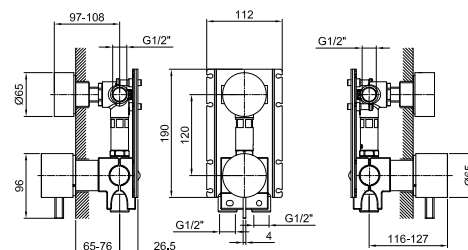

External piece

Chrome	27 02 A585B
Matt Gun Metal PVD	27 P5 A585B
Matt British Gold PVD	27 P6 A585B
Matt Copper PVD	27 P9 A585B

Brushed Stainless Steel 27 93 A585B