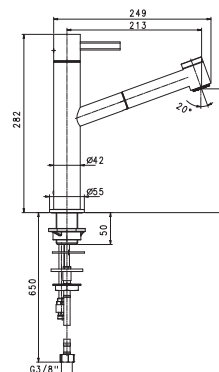

Single-hole sink mixer

- spout projection 21,3 cm
- handle
- turning spout
- double jet pull-out handshower
- flow restrictor 8 l/min at 3 bar
- flexible supply lines
- WITHOUT WASTE