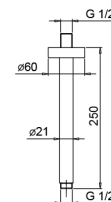

Art. 8058

Shower arm

- 25 cm long
- round backplate
- ceiling-mount
- 1/2" inlet

Chrome	81 02 8058
Matt Gun Metal PVD	81 P5 8058
Matt British Gold PVD	81 P6 8058
Matt Copper PVD	81 P9 8058

Brushed Stainless Steel 81 93 8058