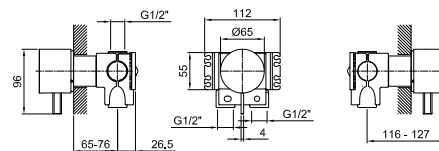

Built-in shower mixer

- no. 1 1/2" outlet
- handle
- 1/2" inlets
- soundproof

Art. A563B

External piece

Chrome	27 02 A563B
Matt Gun Metal PVD	27 P5 A563B
Matt British Gold PVD	27 P6 A563B
Matt Copper PVD	27 P9 A563B

Brushed Stainless Steel 27 93 A563B