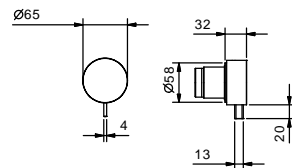

Built-in shower mixer

- handle
- no. 1 1/2" outlet
- 1/2" inlets
- soundproof

Art. A763B

External piece

Chrome	27 02 A763B
Matt Gun Metal PVD	27 P5 A763B
Matt British Gold PVD	27 P6 A763B
Matt Copper PVD	27 P9 A763B

Brushed Stainless Steel 27 93 A763B