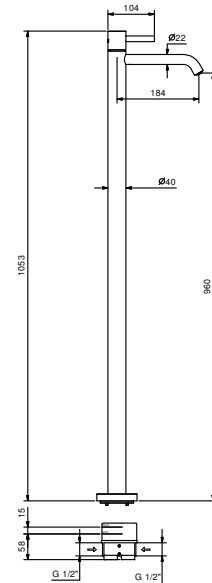

lead $\emptyset$ free

Floor-mount washbasin mixer

- spout projection 19 cm
- handle
- flow restrictor 5 l/min at 3 bar
- 1/2" inlets
- WITHOUT WASTE

Art. A736B

External piece

Chrome	27 02 A736B
Matt Gun Metal PVD	27 P5 A736B
Matt British Gold PVD	27 P6 A736B
Matt Copper PVD	27 P9 A736B

Brushed Stainless Steel 27 93 A736B

Art. 3336A

Built-in piece

19 00 3336A

TOTAL PRICE

Chrome
Matt Gun Metal PVD
Matt British Gold PVD
Matt Copper PVD

Brushed Stainless Steel