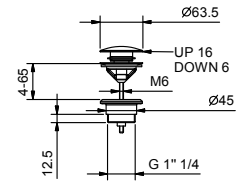

Art. 8434

Waste

- 1" 1/4
- pushing plug
- for washbasin without overflow
- for washbasin with overflow
- universal

N.B. complete finishing list in the section miscellaneous articles at the end of the pricelist

Chrome	91 02 8434
Matt Gun Metal PVD	91 P5 8434
Matt British Gold PVD	91 P6 8434
Matt Copper PVD	91 P9 8434

Brushed Stainless Steel 91 93 8434