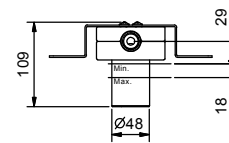

Built-in shower mixer

- handle
- no. 1 1/2" outlet
- 1/2" inlets
- soundproof

B863B

External piece

Chrome 26 02 B863B
Matt Black 26 13 B863B