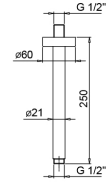

Chrome 81 02 8053
 Matt Black 81 13 8053

8080

Shower arm

- 30 cm long
- round backplate
- wall-mount
- 1/2" inlet

Chrome 81 02 8080
 Matt Black 81 13 8080

OPTIONAL: Built-in part for plasterboard

W046 91 00 W046

8059

Shower arm

- 45 cm long
- round backplate
- wall-mount
- 1/2" inlet

Chrome 81 02 8059
 Matt Black 81 13 8059

OPTIONAL: Built-in part for plasterboard

W046 91 00 W046

8058

Shower arm

- 25 cm long
- round backplate
- ceiling-mount
- 1/2" inlet

Chrome 81 02 8058
 Matt Black 81 13 8058

OPTIONAL: Built-in part for plasterboard

W046 91 00 W046

8062

Shower set

- FIT handshower
- water plug with showerholder
- 150 cm PVC flexible
- 1/2" inlet