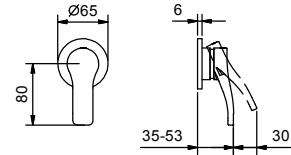

Built-in shower mixer

- handle
- no. 1 1/2" outlet
- 1/2" inlets
- soundproof

B863B

External piece

Chrome 26 02 B863B
Matt Black 26 13 B863B