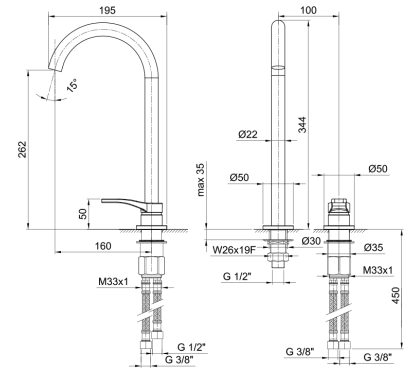

B106WF
lead $\emptyset$ free

2-hole high washbasin mixer

- spout projection 16 cm
- handle
- flow restrictor 5 l/min at 3 bar
- flexible supply lines
- WITHOUT WASTE

Chrome
Matt Black

26 02 B106WF
26 13 B106WF

lead $\emptyset$ free

Wall-mount washbasin mixer

- spout projection 20 cm
- handle
- flow restrictor 5 l/min at 3 bar
- 1/2" inlets
- WITHOUT WASTE