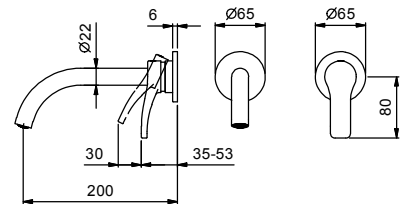

B813B

External piece

Chrome
Matt Black

26 02 B813B
26 13 B813B

M011A

Built-in piece

44 00 M011A