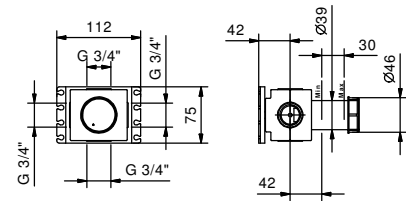

- handle
- 90° ceramic cartridge
- 3/4" inlets
- soundproof

B491B

External piece

Chrome 26 02 B491B
 Matt Black 26 13 B491B

D391A

Built-in piece

19 00 D391A

W213