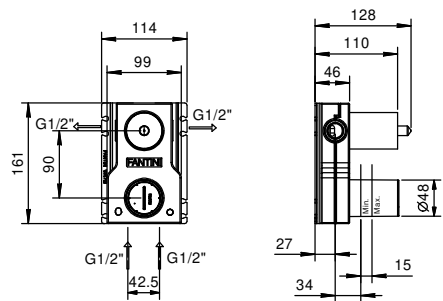

External piece

Chrome 26 02 B481B
Matt Black 26 13 B481B