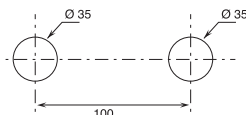

Technical information

AL/23 is supplied as standard WITH HANDLE.

All washbasin and bidet mixers are fitted with 5 l/min **flow restrictors**.

BASINS HOLE SIZE:

- For single-hole washbasin and bidet mixers.

- 2-hole washbasin mixer.

art. B104WF

art. B106WF

- 3-hole washbasin mixer.

art. B204WF

art. B206WF