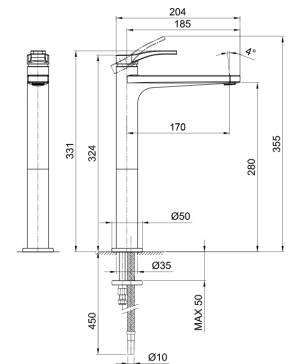

- spout projection 12 cm
- handle
- flow restrictor 5 l/min at 3 bar
- flexible supply lines
- WITHOUT WASTE

Chrome 26 02 B004WF
Matt Black 26 13 B004WF

B003WF
lead \emptyset free

Single-hole washbasin mixer with extended spout

- spout projection 17 cm
- handle
- flow restrictor 5 l/min at 3 bar
- flexible supply lines
- WITHOUT WASTE

Chrome 26 02 B003WF
Matt Black 26 13 B003WF

B006WF
lead \emptyset free

Single-hole high washbasin mixer

- spout projection 17 cm
- handle
- flow restrictor 5 l/min at 3 bar
- flexible supply lines
- WITHOUT WASTE

Chrome 26 02 B006WF
Matt Black 26 13 B006WF

B104WF
lead \emptyset free

2-hole washbasin mixer

- spout projection 16 cm
- handle
- flow restrictor 5 l/min at 3 bar
- flexible supply lines
- WITHOUT WASTE