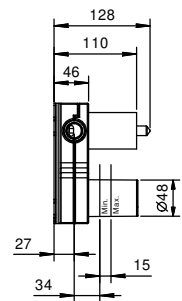

Built-in piece

44 00 M585A