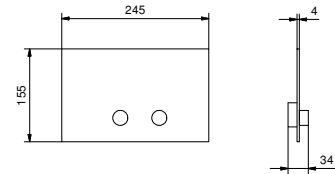

8402

Flush actuator plate

- Base material: stainless steel
- projecting push-button controls
- with round controls
- compatible with GEBERIT SIGMA8, SIGMA12
- without visible fixing system

N.B. complete finishing list in the section miscellaneous articles at the end of the pricelist

Brilliant Stainless Steel 91 38 8402
Matt Black 91 13 8402

8403

Flush actuator plate

- Base material: stainless steel
- flush fit controls
- with square controls
- compatible with GEBERIT SIGMA8, SIGMA12
- without visible fixing system

N.B. complete finishing list in the section miscellaneous articles at the end of the pricelist

Brilliant Stainless Steel 91 38 8403
Matt Black 91 13 8403

W216

Flush actuator plate

- Base material: stainless steel
- projecting push-button controls
- with round controls
- compatible with TECEBOX OCTA II
- minimum depth: see installation instructions
- without visible fixing system

N.B. complete finishing list in the section miscellaneous articles at the end of the pricelist

Brilliant Stainless Steel 91 38 W216
Matt Black 91 13 W216

8486

Double-function hydrobrush

- for WC cleaning
- for personal care if used with a shower mixer
- water plug with showerholder
- stop valve
- Base material: brass
- round backplate
- 120 cm PVC flexible
- 1/2" inlet

Chrome 91 02 8486
Matt Black 91 13 8486