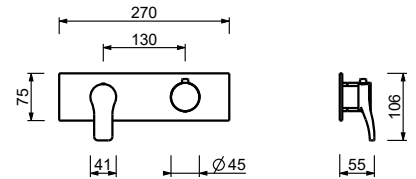

3/4" built-in thermostatic shower mixer

- handles
- **3-way** shut-off diverter with turning knob
- for horizontal installation only
- 3/4" inlets

B473B

External piece

Chrome 26 02 B473B
Matt Black 26 13 B473B