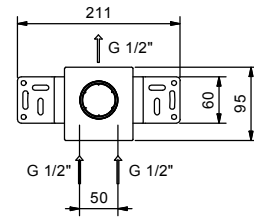

Built-in shower mixer

- handle
- no. 1 1/2" outlet
- 1/2" inlets
- soundproof

B863B

External piece

Chrome 26 02 B863B
Matt Black 26 13 B863B