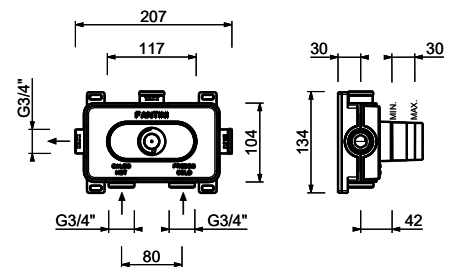

Built-in piece

19 00 D400A