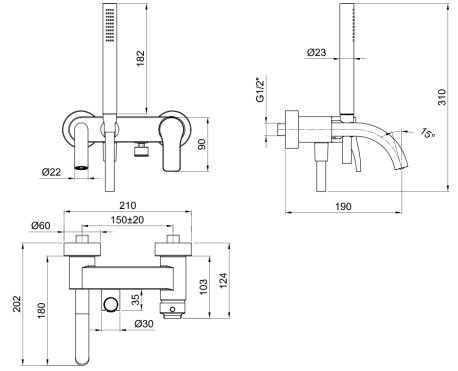

- 25 cm long
- round backplate
- ceiling-mount
- 1/2" inlet

Chrome 81 02 8058
 Matt Black 81 13 8058

OPTIONAL: Built-in part for plasterboard

W046 91 00 W046

8062

Shower set

- FIT handshower
- water plug with showerholder
- 150 cm PVC flexible
- 1/2" inlet

B015

Wall-mount bathtub mixer

- spout projection 19 cm
- handle
- **2-way** diverter with pushing button
- FIT handshower
- handshower holder
- 150 cm PVC flexible

Chrome
Matt Black

26 02 B015
26 13 B015

Built-in bathtub mixer

- spout projection 19 cm
- handles
- **2-way** diverter with turning knob
- FIT handshower
- water plug with showerholder
- 150 cm PVC flexible
- 90° ceramic cartridge
- 1/2" inlets

B719B

External piece