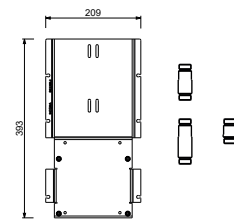

OPTIONAL - Easy Fix System

- plate and connections:
- for an easy both horizontal and vertical installation of the thermostatic mixers:
 - to install art- D400A / D391A - **1 outlet**
 - to install art- D400A / D391A - **2 outlets**