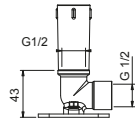

- 25 cm long
- round backplate
- ceiling-mount
- 1/2" inlet

Chrome 81 02 8058
 Matt Black 81 13 8058

OPTIONAL: Built-in part for plasterboard

W046 91 00 W046

8062

Shower set

- FIT handshower
- water plug with showerholder
- 150 cm PVC flexible
- 1/2" inlet