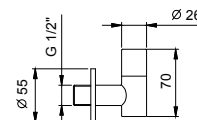

Chrome 91 02 9234
 Matt Black 91 13 9234

8364

Pair of filters

- with shutoff
- fully inspectable filter
- 1/2" inlet

N.B. complete finishing list in the section miscellaneous articles at the end of the pricelist