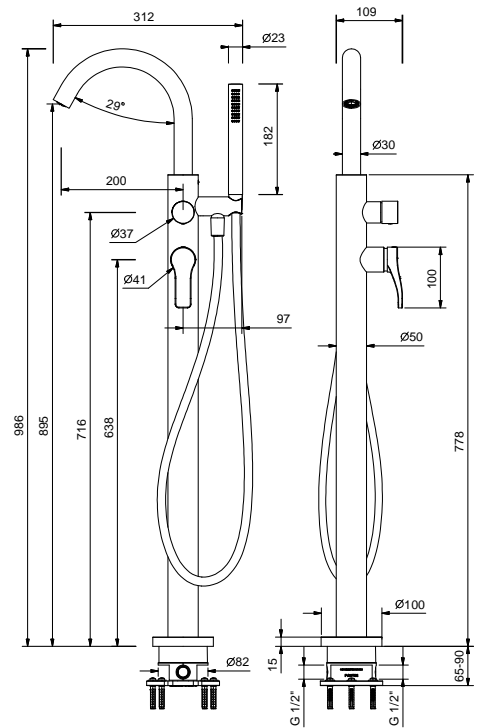

Floor-mount bathtub mixer

- spout projection 20 cm
- handle
- open/close handle with flow and temperature control
- FIT handshower
- handshower holder
- 150 cm PVC flexible
- 1/2" inlets
- on foot

B080B

R080A

External piece

Chrome	26 02 B080B
Matt Black	26 13 B080B

Built-in piece

44 00 R080A