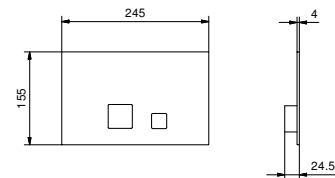

8402

Flush actuator plate

- Base material: stainless steel
- projecting push-button controls
- with round controls
- compatible with GEBERIT SIGMA8, SIGMA12
- without visible fixing system

N.B. complete finishing list in the section miscellaneous articles at the end of the pricelist

Brilliant Stainless Steel 91 38 8402
Matt Black 91 13 8402

8403

Flush actuator plate

- Base material: stainless steel
- flush fit controls
- with square controls
- compatible with GEBERIT SIGMA8, SIGMA12
- without visible fixing system

N.B. complete finishing list in the section miscellaneous articles at the end of the pricelist

Brilliant Stainless Steel 91 38 8403
Matt Black 91 13 8403

W216

Flush actuator plate

- Base material: stainless steel
- projecting push-button controls
- with round controls
- compatible with TECEBOX OCTA II
- minimum depth: see installation instructions
- without visible fixing system

N.B. complete finishing list in the section miscellaneous articles at the end of the pricelist

Brilliant Stainless Steel 91 38 W216
Matt Black 91 13 W216

8486

Double-function hydrobrush

- for WC cleaning
- for personal care if used with a shower mixer
- water plug with showerholder
- stop valve
- Base material: brass
- round backplate
- 120 cm PVC flexible
- 1/2" inlet

Chrome 91 02 8486
Matt Black 91 13 8486