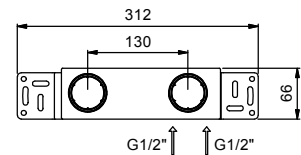

B813B

External piece

Chrome
Matt Black

26 02 B813B
26 13 B813B

M011A

Built-in piece

44 00 M011A