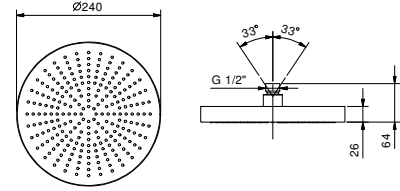

EXAMPLE OF COMBINATION - 3 OUTLETS

91 00 W214

8053

Rain showerhead

- Ø 24 cm
- Base material: stainless steel
- flow restrictor 12 l/min at 3 bar
- anti-lime scale system
- 1/2" inlet
- check valve

NOTE: conditions necessary for the correct functioning: Min. Flow Rate: 10 l/min