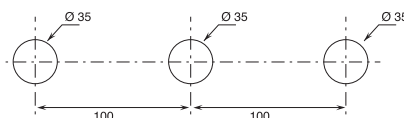

The built-in 3/4" thermostatic shower mixer is available:

- art. B431B+D331A - 1 outlet

- art. B472B+D372A - 2 outlets

- art. B473B+D373A - 3 outlets