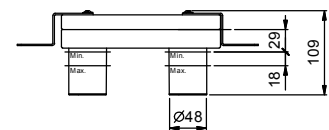

B813B

External piece

Chrome
Matt Black

26 02 B813B
26 13 B813B

M011A

Built-in piece

44 00 M011A