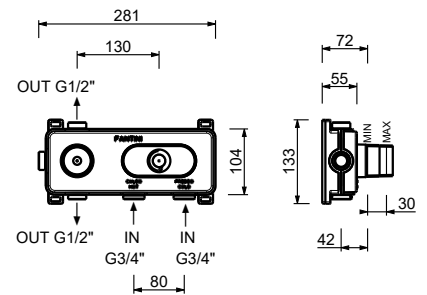

Built-in piece

19 00 D372A