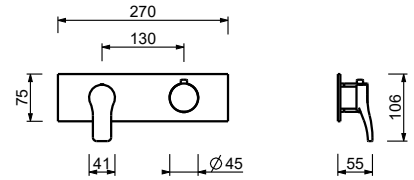

3/4" built-in thermostatic shower mixer

- handles
- no. 1 1/2" outlet
- for horizontal installation only
- 3/4" inlets

B431B

External piece

Chrome 26 02 B431B
Matt Black 26 13 B431B