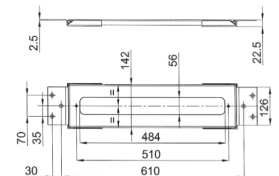

Mounting plate for deck-mount bathtub mixer

- screw covers
- mounting plate
- without cover plate

NOTE: To be finished with inspectable cover materials