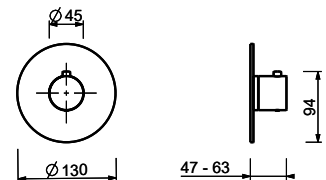

External piece

Chrome 26 02 B400B
Matt Black 26 13 B400B