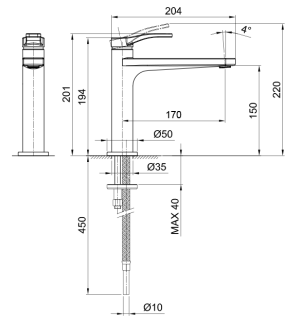

- spout projection 12 cm
- handle
- flow restrictor 5 l/min at 3 bar
- flexible supply lines
- WITHOUT WASTE

Chrome 26 02 B004WF
Matt Black 26 13 B004WF

B003WF
lead \emptyset free

Single-hole washbasin mixer with extended spout

- spout projection 17 cm
- handle
- flow restrictor 5 l/min at 3 bar
- flexible supply lines
- WITHOUT WASTE

Chrome 26 02 B003WF
Matt Black 26 13 B003WF

B006WF
lead \emptyset free

Single-hole high washbasin mixer