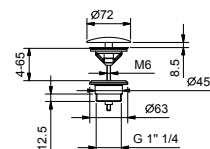

Chrome 91 02 8435
Matt Black 91 13 8435

9234