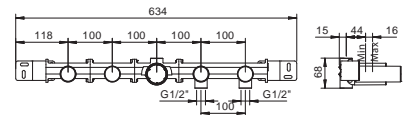

- spout projection 19 cm
- handles
- **2-way** diverter with turning knob
- FIT handshower
- water plug with showerholder
- 150 cm PVC flexible
- 90° ceramic cartridge
- 1/2" inlets

B719B

External piece

Chrome
Matt Black

26 02 B719B
26 13 B719B

R019A

Built-in piece

44 00 R019A

Floor-mount bathtub mixer

- spout projection 20 cm
- handle
- open/close handle with flow and temperature control
- FIT handshower
- handshower holder
- 150 cm PVC flexible
- 1/2" inlets
- on foot