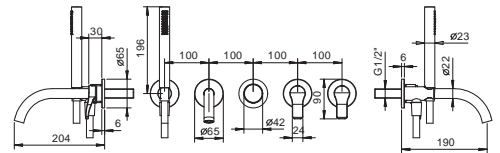

B719B

External piece

Chrome
Matt Black

26 02 B719B
26 13 B719B