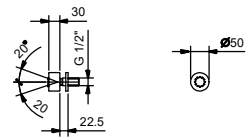

Lateral body spray

- Base material: brass
- adjustable
- anti-lime scale system
- 1/2" inlet

Chrome 81 02 8063
Matt Black 81 13 8063