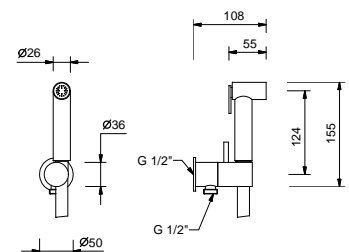

N.B. complete finishing list in the section miscellaneous articles at the end of the pricelist

Brilliant Stainless Steel 91 38 W216
 Matt Black 91 13 W216

8486

Double-function hydrobrush

- for WC cleaning
- for personal care if used with a shower mixer
- water plug with showerholder
- stop valve
- Base material: brass
- round backplate
- 120 cm PVC flexible
- 1/2" inlet