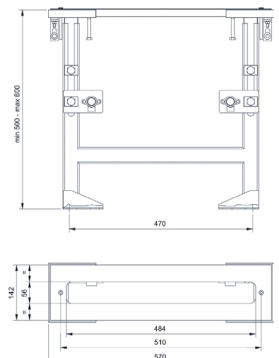

Mounting plate for deck-mount bathtub mixer

- screw covers
- mounting plate
- without cover plate

NOTE: To be finished with inspectable cover materials