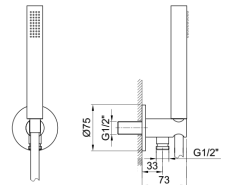

Shower set

- FIT handshower
- water plug with showerholder
- 150 cm PVC flexible
- 1/2" inlet

Chrome 81 02 8062
Matt Black 81 13 8062