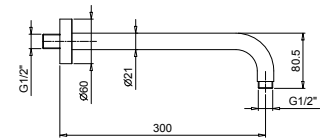

Chrome 81 02 8053
 Matt Black 81 13 8053

8080

Shower arm

- 30 cm long
- round backplate
- wall-mount
- 1/2" inlet

Chrome 81 02 8080
 Matt Black 81 13 8080

OPTIONAL: Built-in part for plasterboard

W046 91 00 W046