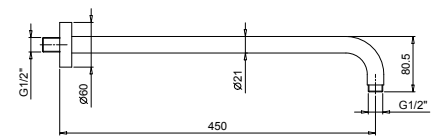

8059

Shower arm

- 45 cm long
- round backplate
- wall-mount
- 1/2" inlet

Chrome 81 02 8059
Matt Black 81 13 8059

OPTIONAL: Built-in part for plasterboard

W046 91 00 W046