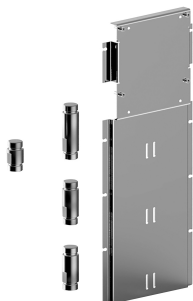

OPTIONAL - Easy Fix System

- plate and connections:
- for an easy both horizontal and vertical installation of the thermostatic mixers:
 - to install art- D400A / D391A - **1 outlet**
 - to install art- D400A / D391A - **2 outlets**

EXAMPLE OF COMBINATION - 1 OUTLET

EXAMPLE OF COMBINATION - 2 OUTLETS

91 00 W213

W214

OPTIONAL - Easy Fix System

plate and connections:

- for an easy both horizontal and vertical installation of the thermostatic mixers:
- to install art- D400A / D391A - **3 outlets**