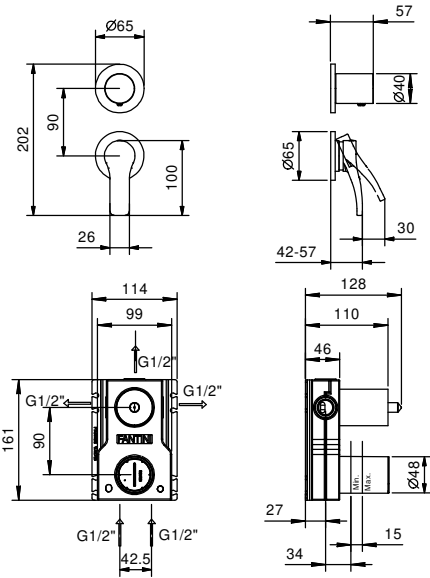

Built-in shower mixer

- handles
- **3-way** diverter with turning knob
- 1/2" inlets
- soundproof

B489B

External piece

Chrome 26 02 B489B
Matt Black 26 13 B489B

M587A

Built-in piece

44 00 M587A