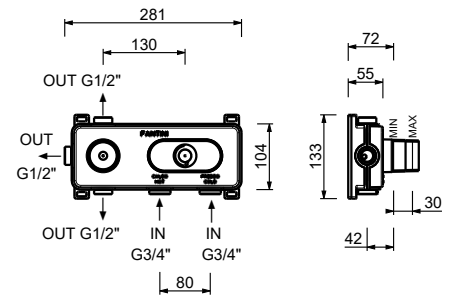

Built-in piece

19 00 D373A