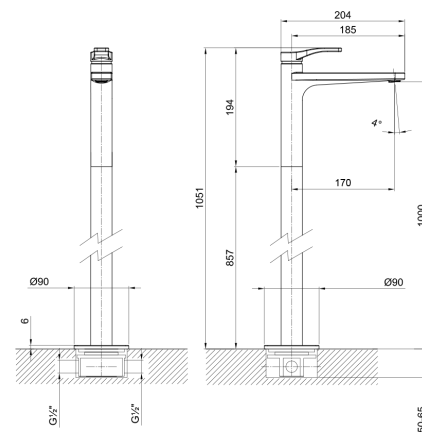

lead $\varnothing$ free

Floor-mount washbasin mixer

- spout projection 17 cm
- handle
- flow restrictor 5 l/min at 3 bar
- WITHOUT WASTE

B036B

External piece

Chrome	26 02 B036B
Matt Black	26 13 B036B

3336A

Built-in piece

19 00 3336A