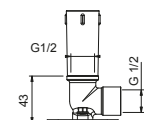

8059

Shower arm

- 45 cm long
- round backplate
- wall-mount
- 1/2" inlet

Chrome 81 02 8059
 Matt Black 81 13 8059

OPTIONAL: Built-in part for plasterboard

W046 91 00 W046

8058

Shower arm

- 25 cm long
- round backplate
- ceiling-mount
- 1/2" inlet

Chrome 81 02 8058
 Matt Black 81 13 8058

OPTIONAL: Built-in part for plasterboard

W046 91 00 W046

8062

Shower set

- FIT handshower
- water plug with showerholder
- 150 cm PVC flexible
- 1/2" inlet