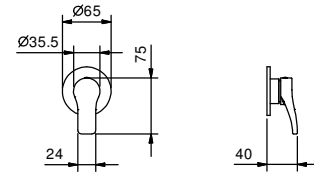

3/4" stop valve

- handle
- 90° ceramic cartridge
- 3/4" inlets
- soundproof

B491B

External piece

Chrome 26 02 B491B
Matt Black 26 13 B491B