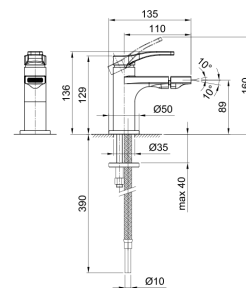

- spout projection 11 cm
- handle
- flow restrictor 5 l/min at 3 bar
- articulated aerator
- flexible supply lines
- WITHOUT WASTE

Chrome
Matt Black

26 02 B008WF
26 13 B008WF

TRADITIONAL CARTRIDGE

Built-in shower mixer