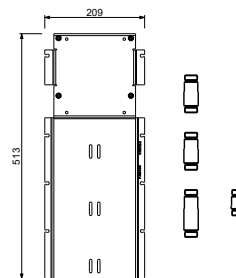

EXAMPLE OF COMBINATION - 1 OUTLET

EXAMPLE OF COMBINATION - 2 OUTLETS

91 00 W213

W214

OPTIONAL - Easy Fix System

plate and connections:

- for an easy both horizontal and vertical installation of the thermostatic mixers:
- to install art- D400A / D391A - **3 outlets**