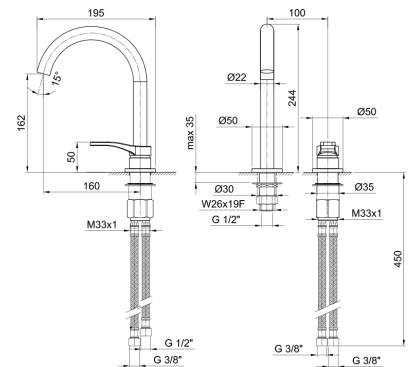

- spout projection 17 cm
- handle
- flow restrictor 5 l/min at 3 bar
- flexible supply lines
- WITHOUT WASTE

Chrome 26 02 B003WF
Matt Black 26 13 B003WF

B006WF
lead \emptyset free

Single-hole high washbasin mixer

- spout projection 17 cm
- handle
- flow restrictor 5 l/min at 3 bar
- flexible supply lines
- WITHOUT WASTE

Chrome 26 02 B006WF
Matt Black 26 13 B006WF

B104WF
lead \emptyset free

2-hole washbasin mixer

- spout projection 16 cm
- handle
- flow restrictor 5 l/min at 3 bar
- flexible supply lines
- WITHOUT WASTE

Chrome 26 02 B104WF
Matt Black 26 13 B104WF

B106WF
lead \emptyset free

2-hole high washbasin mixer

- spout projection 16 cm
- handle
- flow restrictor 5 l/min at 3 bar
- flexible supply lines
- WITHOUT WASTE