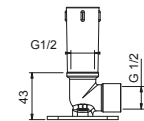

Chrome 81 02 8053
 Matt Black 81 13 8053

8080

Shower arm

- 30 cm long
- round backplate
- wall-mount
- 1/2" inlet

Chrome 81 02 8080
 Matt Black 81 13 8080

OPTIONAL: Built-in part for plasterboard

W046 91 00 W046