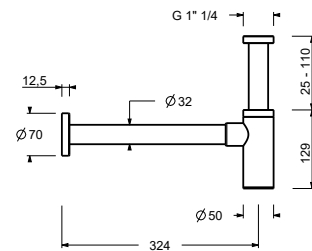

- spout projection 19 cm
- handles
- **2-way** diverter with turning knob
- FIT handshower
- water plug with showerholder
- 150 cm PVC flexible
- 90° ceramic cartridge
- 1/2" inlets

B719B

External piece

N.B. complete finishing list in the section miscellaneous articles at the end of the pricelist

Chrome 91 02 8435
 Matt Black 91 13 8435

9234

Bottle trap

- 1" 1/4
- for washbasin

N.B. complete finishing list in the section miscellaneous articles at the end of the pricelist