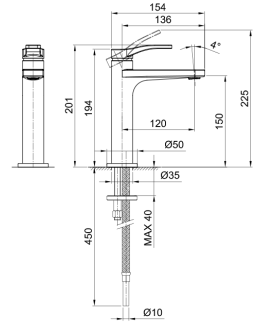

B036B+3336A
WITHOUT WASTE

Wall-mount washbasin mixer
_spout projection 20 cm

B813B+M011A
WITHOUT WASTE

Single-hole bidet mixer
_spout projection 11 cm

B008WF
WITHOUT WASTE

1/4 TURN CERAMIC DISC CARTRIDGE

3-hole washbasin mixer
_spout projection 16 cm

B204WF
WITHOUT WASTE

3-hole high washbasin mixer
_spout projection 16 cm

B206WF
WITHOUT WASTE

Wall-mount washbasin mixer
_spout projection 20 cm

B913B+R010A
WITHOUT WASTE

B004WF
lead \emptyset free

Single-hole washbasin mixer

- spout projection 12 cm
- handle
- flow restrictor 5 l/min at 3 bar
- flexible supply lines
- WITHOUT WASTE

Chrome 26 02 B004WF
Matt Black 26 13 B004WF

B003WF
lead \emptyset free

Single-hole washbasin mixer with extended spout