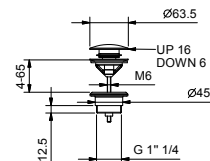

8434

Waste

- 1" 1/4
- pushing plug
- for washbasin without overflow
- for washbasin with overflow
- universal

N.B. complete finishing list in the section miscellaneous articles at the end of the pricelist

Chrome 91 02 8434
Matt Black 91 13 8434

8435

Waste

- 1" 1/4
- for washbasin without overflow
- for washbasin with overflow
- unrestricted outlet
- universal

N.B. complete finishing list in the section miscellaneous articles at the end of the pricelist