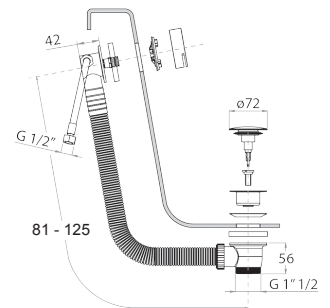

Bathtub drain

- with handle
- bath-tub drain with overflow
- WITH WASTE

N.B. complete finishing list in the section miscellaneous articles at the end of the pricelist