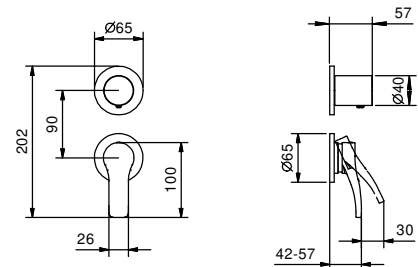

External piece

Chrome 26 02 B481B
Matt Black 26 13 B481B