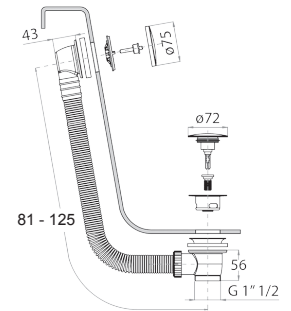

W001

Bathtub drain

- with handle
- WITH WASTE

N.B. complete finishing list in the section miscellaneous articles at the end of the pricelist