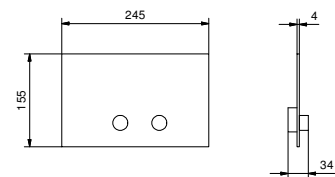

Brilliant Stainless Steel 91 38 W216
Matt Black 91 13 W216

8486

Double-function hydrobrush

- for WC cleaning
- for personal care if used with a shower mixer
- water plug with showerholder
- stop valve
- Base material: brass
- round backplate
- 120 cm PVC flexible
- 1/2" inlet