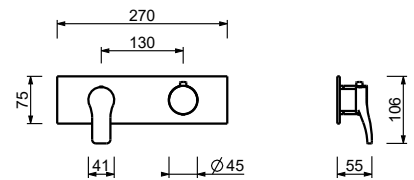

External piece

Chrome 26 02 B472B
Matt Black 26 13 B472B