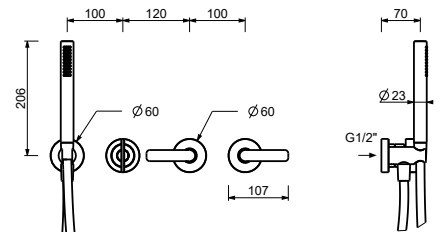

Parte externa

Matt Gun Metal PVD   28 P5 Y417B
Deep Black PVD   28 S1 Y417B