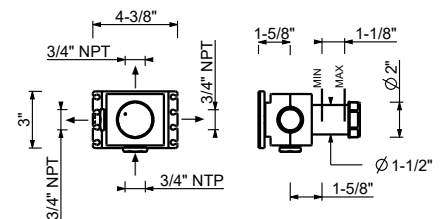

Rough

19 00 D391AU