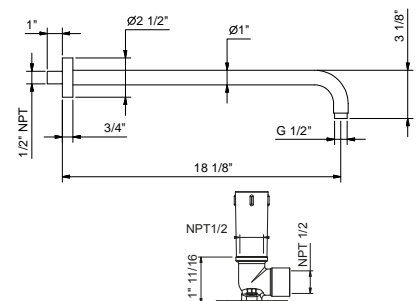

OPTIONAL: Built-in part

W046U   91 00 W046U