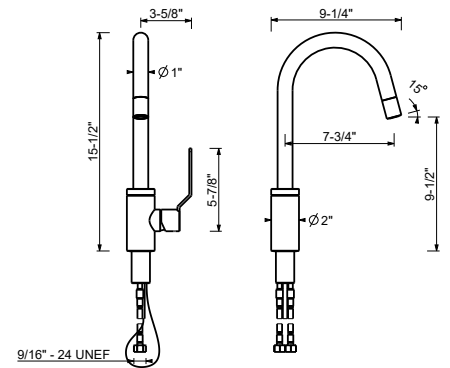

- 7 7/8" spout projection
- Integrated aerator
- Round escutcheon
- 1/2" NPT male connection

Matte Gun Metal PVD
Deep Black PVD

28 P5 Z360U
28 S1 Z360U

KITCHEN : traditional cartridge

Y553U

Single-control kitchen mixer

- 7 3/4" spout projection
- Pull-out single function hand spray
- Swivel spout
- Flexible supply lines included
- Water flow restricted to 1.8 gpm

Matte Gun Metal PVD
Deep Black PVD

28 P5 Y553U
28 S1 Y553U