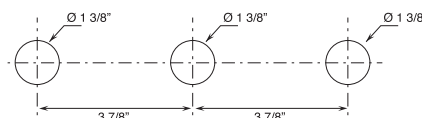

The 3/4" thermostatic shower mixer is available with integrated volume controls in these versions:

- with 2-way diverter (2 outlets) Y772BU + D372AU
- with 3-way diverter (3 outlets) Y773BU + D373AU

Diverter **include volume control** and **do not allow to share functions.**