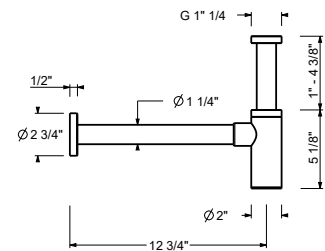

9234

Bottle Trap

- for washbasin
- 1 1/4" inlet
- 1 1/4" outlet

Complete list of available finishes in the Miscellaneous Articles section.