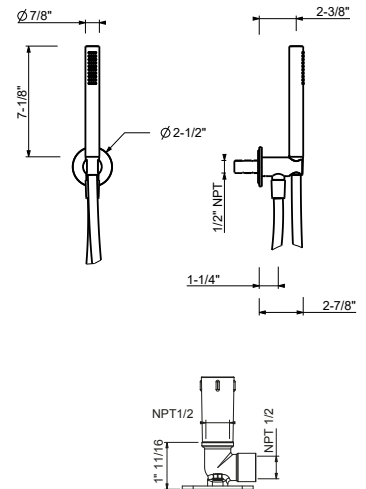

OPTIONAL: Built-in part

W046U 91 00 W046U