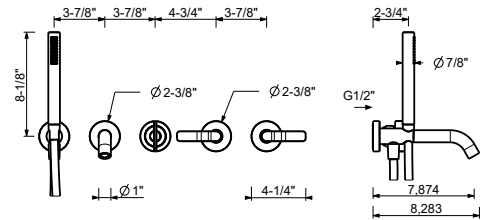

Wall-mount tub filler

- 7 7/8" spout projection
- FIT handshower
- 2-way diverter with turning knob
- Water plug with shower holder
- Water flow restricted to 1.8 gpm for handshower
- 6.0 gpm @ 60 psi

Y419BU

Trim

Matte Gun Metal PVD 28 P5 Y419BU
Deep Black PVD 28 S1 Y419BU