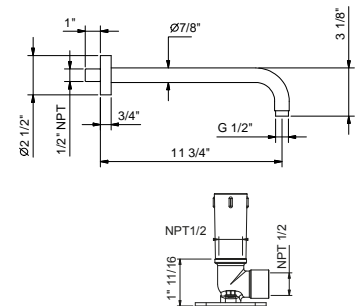

OPTIONAL: Built-in part

W046U   91 00 W046U