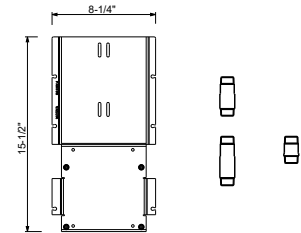

- Includes backplate and connections
- Suitable for vertical and horizontal installation
- **1 outlet:** D400AU + D391AU
- **2 outlets:** D400AU + (2) D391AU

EXAMPLE OF CONFIGURATION - 1 OUTLET

EXAMPLE OF CONFIGURATION - 2 OUTLETS