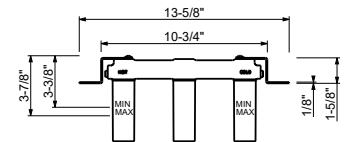

R010AU

Rough

44 00 R010AU