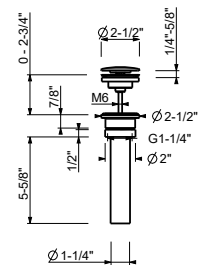

W095U

1 1/4" Universal Push-up drain

- Compatible for installation on sinks with or without overflow

Complete list of available finishes in the Miscellaneous Articles section.

Matte Gun Metal PVD
Deep Black PVD

91 P5 W095U
91 S1 W095U

W097U

1 1/4" Universal Free flow drain (always open)

- Compatible for installation on sinks with or without overflow

Complete list of available finishes in the Miscellaneous Articles section.