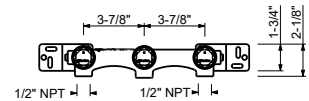

Y413BU

Trim

Matte Gun Metal PVD 28 P5 Y413BU
Deep Black PVD 28 S1 Y413BU