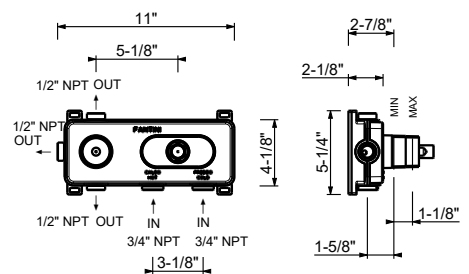

Y773BU

Trim

Matte Gun Metal PVD	28 P5 Y773BU
Deep Black PVD	28 S1 Y773BU

D373AU

Rough

19 00 D373AU

3/4" Thermostatic shower mixer without volume control

- Temperature control with safety override button at 100° F
- 3/4" NPT inlets and outlet on rough
- Flow rate: 16.9 gpm @ 60 psi
- Anti-scald mechanism
- Watertight casing for added safety
- Accessible shut-off valves and filters
- Compatible with Easy Fix art. # W213U and W214U