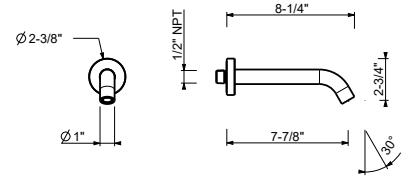

- 7 7/8" spout projection
- Integrated aerator
- Round escutcheon
- 1/2" NPT male connection

Matte Gun Metal PVD
Deep Black PVD

28 P5 Z360U
28 S1 Z360U

KITCHEN : traditional cartridge

Y553U

Single-control kitchen mixer