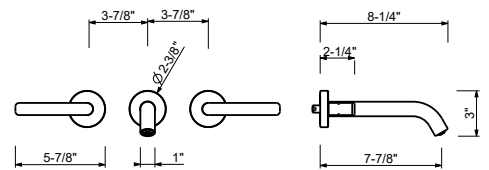

Wall-mount three-hole washbasin mixer

- 7 7/8" spout projection
- Without drain
- 1/4 turn ceramic disc cartridge
- Water flow restricted to 1.2 gpm

Drain not included, please select W095U or W097U in the Miscellaneous Articles section.