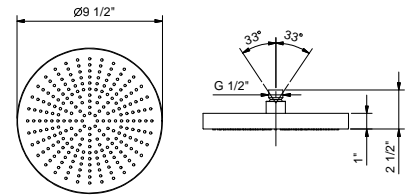

8053UC

9 1/2" Round showerhead - Restricted to 1.8 gpm

- Stainless steel
- Anti-limescale membrane
- Water flow restricted to 1.8 gpm