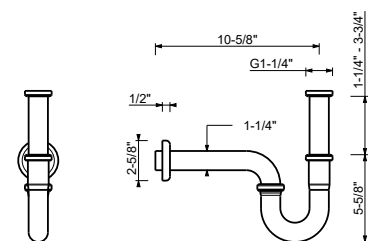

W036U

P-trap

- for washbasin
- 1 1/4" inlet
- 1 1/4" outlet

Complete list of available finishes in the Miscellaneous Articles section.