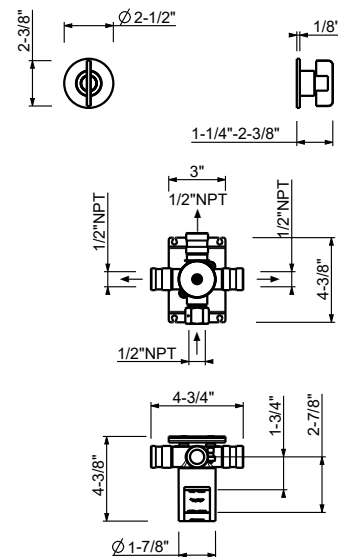

Rough

19 00 D377AU