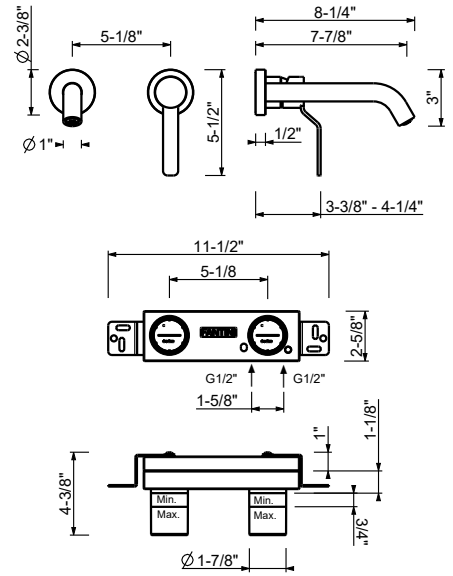

Wall-mount washbasin mixer

- 7 7/8" spout projection
- Without drain
- Water flow restricted to 1.2 gpm
- 1/2" inlets

Drain not included, please select W095U or W097U in the Miscellaneous Articles section.

Y513BU

Trim

Matte Gun Metal PVD	28 P5 Y513BU
Deep Black PVD	28 S1 Y513BU

M011AU

Rough

44 00 M011AU

Wall-mount separate for washbasin spouts

- 1/2" NPT inlet
- Round escutcheon
- 7.6 gpm @ 60 psi