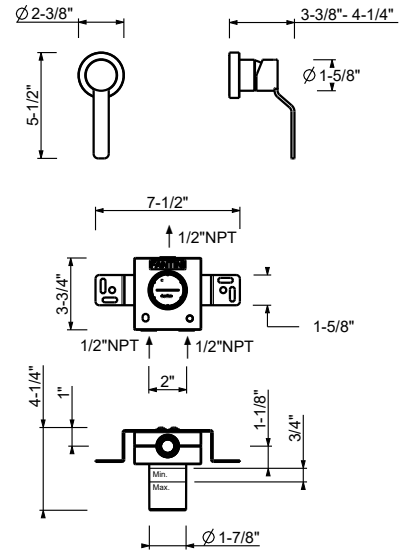

Y563BU

Trim

Matte Gun Metal PVD	28 P5 Y563BU
Deep Black PVD	28 S1 Y563BU

M063AU

Rough

44 00 M063AU