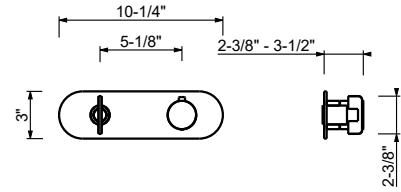

3/4" Thermostatic mixer with 2-way diverter

- Temperature control with safety override button at 100° F
- 3/4" NPT inlets, 1/2" outlets on rough
- Flow rate: 8.9 gpm @ 60 psi (primary outlet)
- Flow rate: 7.6 gpm @ 60 psi (secondary outlet)
- Anti-scald mechanism
- Watertight casing for added safety
- Accessible shut-off valves and filters
- For horizontal installation

Y772BU

Trim

Matte Gun Metal PVD	28 P5 Y772BU
Deep Black PVD	28 S1 Y772BU