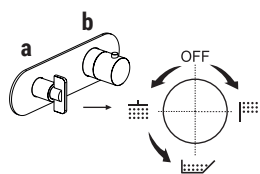

OPERATION EXAMPLE:

Y773BU + D373AU

- a) **rotating diverter with volume control:** from the OFF position, the first function is activated by rotating the knob clockwise, volume increases progressively. The second and third are activated in sequence turning the handle counterclockwise.
- b) **temperature control** with safety override button at 100° F.

Base materials:
BRASS