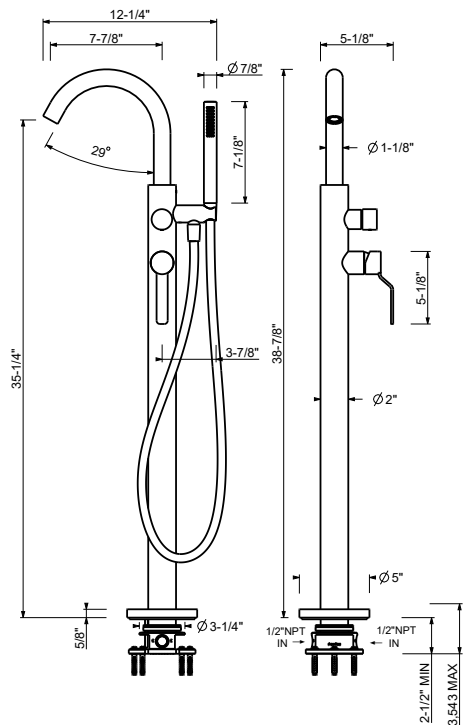

- 7 1/4" spout projection
- FIT handshower
- 2-way diverter with turning knob
- 58" metal hose
- 90° ceramic cartridge
- 1/2" inlets
- Flexible supply lines included
- Water flow restricted to 1.8 gpm for handshower
- 6.0 gpm @ 60 psi

Y580BU

Trim

Matte Gun Metal PVD 28 P5 Y580BU
 Deep Black PVD 28 S1 Y580BU

R080AU

Rough

44 00 R080AU

Z360U

Wall-mount tub spout