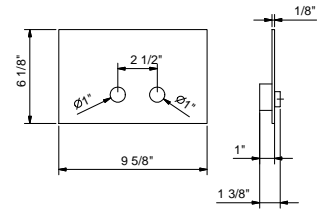

Matte Gun Metal PVD   91 P5 8402U
Deep Black PVD   91 S1 8402U

8486U

Double-function hydrobrush

- For toilet cleaning
- For personal care if used with a shower mixer
- Water plug with shower holder
- Stop valve
- Round backplate
- 47 1/4" Vinyl hose
- 1/2" NPT male connection
- 1.70 GPM @ 60 psi