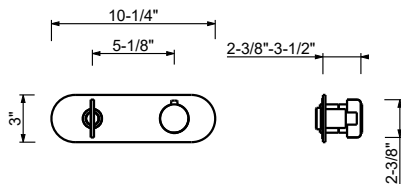

Trim

Matte Gun Metal PVD	28 P5 Y773BU
Deep Black PVD	28 S1 Y773BU