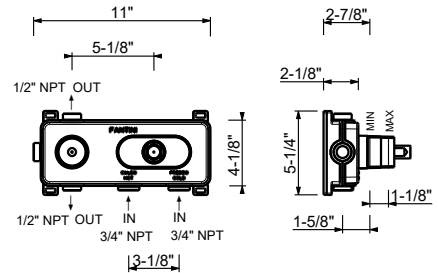

Y772BU

Trim

Matte Gun Metal PVD	28 P5 Y772BU
Deep Black PVD	28 S1 Y772BU

D372AU

Rough

19 00 D372AU

3/4" Thermostatic mixer with 3-way diverter

- Temperature control with safety override button at 100° F
- 3/4" NPT inlets, 1/2" outlets on rough
- Flow rate: 8.7 gpm @ 60 psi (primary outlet)
- Flow rate: 7.4 gpm @ 60 psi (secondary outlet)
- Flow rate: 7.4 gpm @ 60 psi (third outlet)
- Anti-scald mechanism
- Watertight casing for added safety
- Accessible shut-off valves and filters
- For horizontal installation