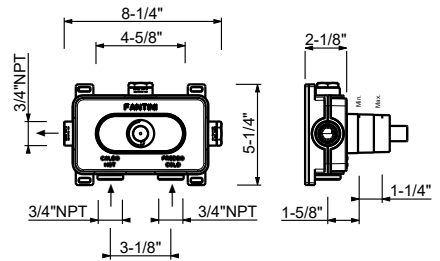

3/4" Thermostatic shower mixer without volume control

- Temperature control with safety override button at 100° F
- 3/4" NPT inlets and outlet on rough
- Flow rate: 16.9 gpm @ 60 psi
- Anti-scald mechanism
- Watertight casing for added safety
- Accessible shut-off valves and filters
- Compatible with Easy Fix art. # W213U and W214U

To be used with volume control(s) or diverter(s):

- **volume control art. # Y791BU+D391AU**
- **2-way diverter art. # Y776BU+D376AU**
- **3-way diverter art. # Y776BU+D377AU**