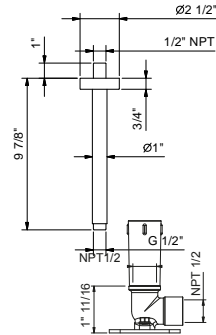

8058U

10" Ceiling-mount shower arm

- Round escutcheon
- 1/2" NPT male connection

Matte Gun Metal PVD 81 P5 8058U
Deep Black PVD 81 S1 8058U

OPTIONAL: Built-in part

W046U 91 00 W046U