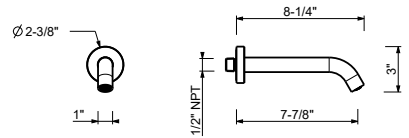

- 7 1/4" spout projection
- 1/2" NPT inlet
- Water flow restricted to 1.2 gpm

Matte Gun Metal PVD 28 P5 Z358U
 Deep Black PVD 28 S1 Z358U

Z359U

Wall-mount washbasin spout

- 7 7/8" spout projection
- Round escutcheon
- 1/2" NPT male connection
- Water flow restricted to 1.2 gpm