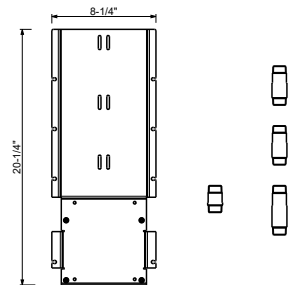

W214U

OPTIONAL - Easy Fix System

- Includes backplate and connections
- Suitable for vertical and horizontal installation
- **3 outlets:** D400AU + (3) D391AU