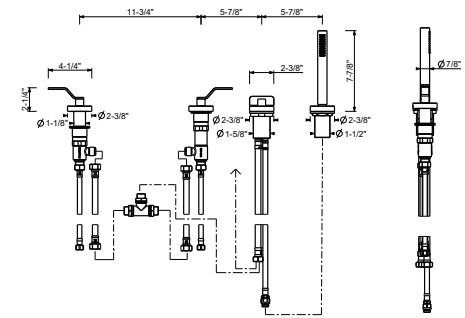

Y467U

4-Hole Roman tub set

- Without spout
- FIT handshower
- Handles included
- 2-way diverter with turning knob
- 58" metal hose
- 90° ceramic cartridge
- 1/2" NPT inlets
- Flexible supply lines included
- Water flow restricted to 1.8 gpm for handshower