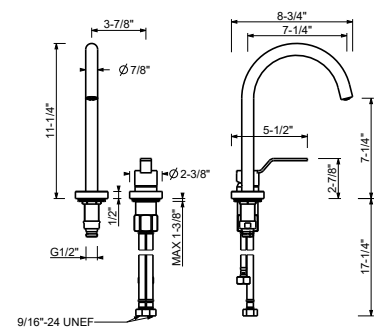

Y607WU

Two-hole washbasin mixer with single-control

- 7 1/4" spout projection
- Without drain
- Flexible supply lines included
- Water flow restricted to 1.2 gpm

Drain not included, please select W095U or W097U in the Miscellaneous Articles section.

Matte Gun Metal PVD 28 P5 Y607WU
Deep Black PVD 28 S1 Y607WU