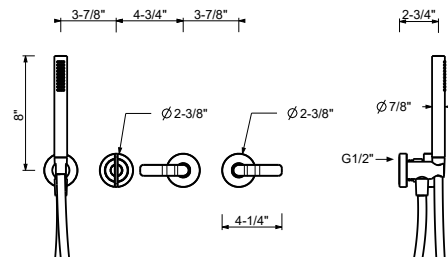

Trim

Matte Gun Metal PVD 28 P5 Y417BU
Deep Black PVD 28 S1 Y417BU