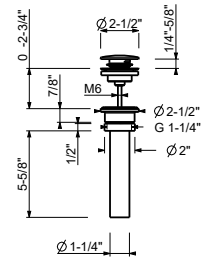

W095U

1 1/4" Universal Push-up drain

- Compatible for installation on sinks with or without overflow

Complete list of available finishes in the Miscellaneous Articles section.