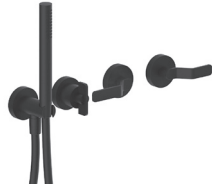

1/4 TURN CERAMIC DISC CARTRIDGE

Wall-mount tub filler

_1/2" inlets

Y419BU+R119AU

2 outlets

Y417BU+R117AU

2 outlets

Deck-mount tub filler