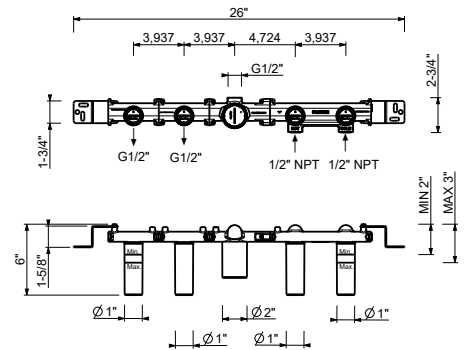

Rough

44 00 R119AU