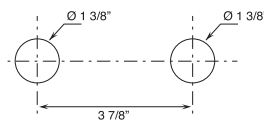

Technical information

All AL/GARDEN articles are supplied WITH HANDLES.

Washbasin and bidet mixers are **restricted to 1.2 gpm.**

HOLE SIZE GUIDELINES:

- Single-hole washbasin and bidet mixers.

- Two-hole washbasin mixers.

- Three-hole washbasin mixers.