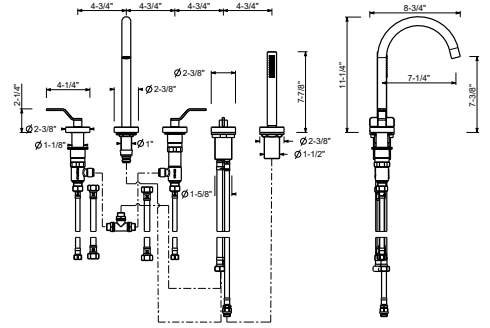

- 7 1/4" spout projection
- FIT handshower
- 2-way diverter with turning knob
- 58" metal hose
- 90° ceramic cartridge
- 1/2" inlets
- Flexible supply lines included
- Water flow restricted to 1.8 gpm for handshower
- 6.0 gpm @ 60 psi