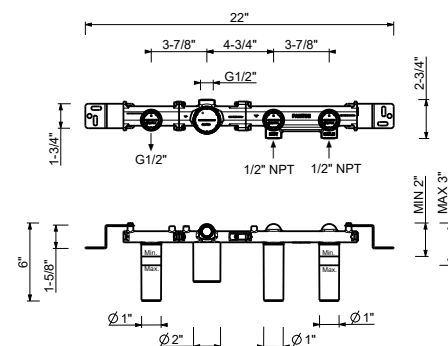

Rough

44 00 R117AU