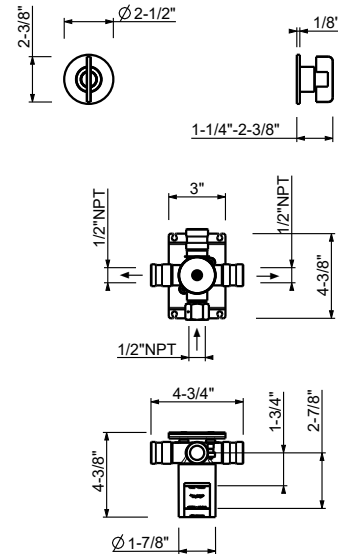

2-Way diverter with integrated volume control

- For remote installation
- 1/2" NPT inlets and outlets
- Accessible shut-off valves and filters
- Flow rate: 8.9 gpm @ 60 psi (primary outlet)
- Flow rate: 7.6 gpm @ 60 psi (secondary outlet)

To be used with thermostatic mixer T700BU+D400AU

Y776BU

Trim

Matte Gun Metal PVD	28 P5 Y776BU
Deep Black PVD	28 S1 Y776BU

D376AU

Rough

19 00 D376AU