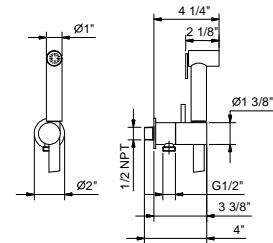

Matte Gun Metal PVD   91 P5 8486U
Deep Black PVD   91 S1 8486U