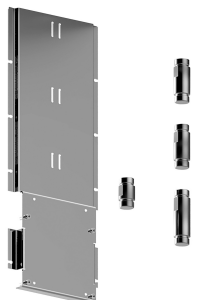

W214U

OPTIONAL - Easy Fix System

- Includes backplate and connections
- Suitable for vertical and horizontal installation
- **3 outlets:** D400AU + (3) D391AU