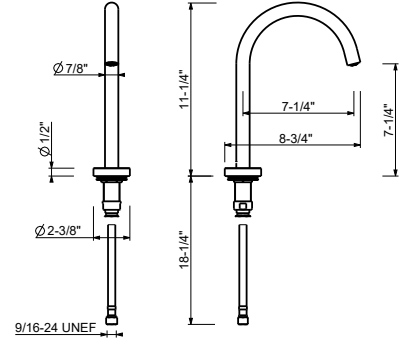

- 7 1/4" spout projection
- 1/2" NPT inlet
- Water flow restricted to 1.2 gpm

Matte Gun Metal PVD 28 P5 Z358U
 Deep Black PVD 28 S1 Z358U

Z359U

Wall-mount washbasin spout

- 7 7/8" spout projection
- Round escutcheon
- 1/2" NPT male connection
- Water flow restricted to 1.2 gpm