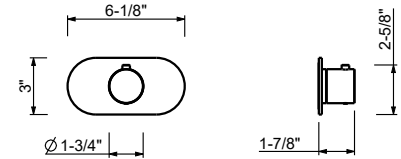

3/4" Thermostatic shower mixer without volume control

- Temperature control with safety override button at 100° F
- 3/4" NPT inlets and outlet on rough
- Flow rate: 16.9 gpm @ 60 psi
- Anti-scald mechanism
- Watertight casing for added safety
- Accessible shut-off valves and filters
- Compatible with Easy Fix art. # W213U and W214U

To be used with volume control(s) or diverter(s):

- **volume control art. # Y791BU+D391AU**
- **2-way diverter art. # Y776BU+D376AU**
- **3-way diverter art. # Y776BU+D377AU**