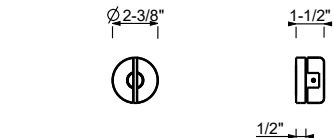

Rough

19 00 D391AU