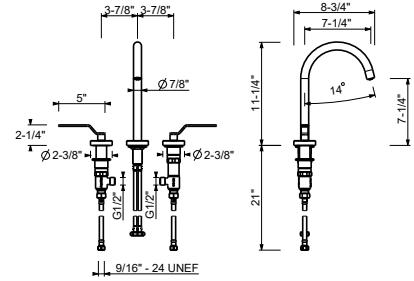

Y407WU

Three-hole washbasin mixer

- 7 1/4" spout projection
- Without drain
- 1/4 turn ceramic disc cartridge
- Flexible supply lines included
- Water flow restricted to 1.2 gpm

Drain not included, please select W095U or W097U in the Miscellaneous Articles section.

Matte Gun Metal PVD 28 P5 Y407WU
Deep Black PVD 28 S1 Y407WU