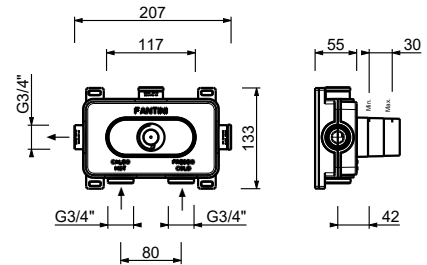

Built-in piece

19 00 D400A