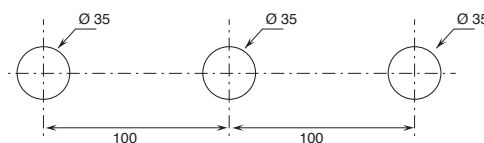

The built-in 3/4" thermostatic shower mixer is available:

- art. T772B+D372A - 2 outlets

- art. T773B+D373A - 3 outlets