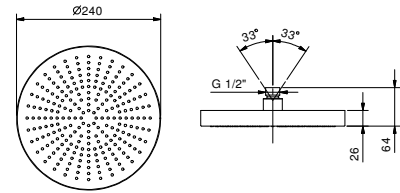

Built-in piece

20 00 T560A

8053

Rain showerhead

- Ø 24 cm
- Base material: stainless steel
- flow restrictor 12 l/min at 3 bar
- anti-lime scale system
- 1/2" inlet
- check valve

NOTE: conditions necessary for the correct functioning: Min. Flow Rate: 10 l/min