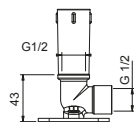

Shower set

- FIT handshower
- water plug with showerholder
- 150 cm PVC flexible
- 1/2" inlet

Matt Gun Metal PVD 81 P5 8125

Brushed Stainless Steel 81 93 8125

OPTIONAL: Built-in part for plasterboard

W046 91 00 W046