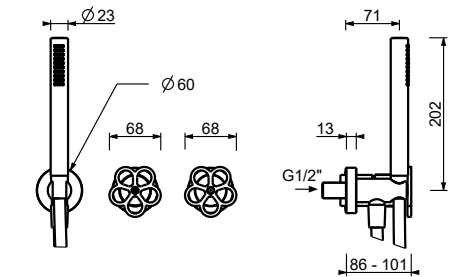

External piece

Matt Gun Metal PVD 20 P5 T584B

Brushed Stainless Steel - 20 93 T584B09

Red Brushed Stainless Steel 20 93 T584B