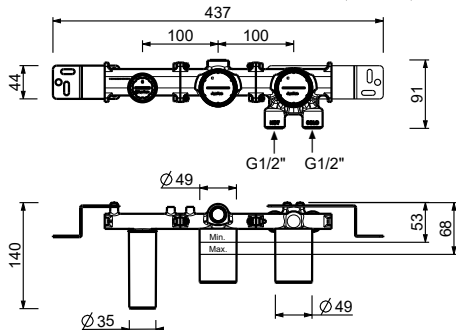

R084A

Built-in piece

44 00 R084A