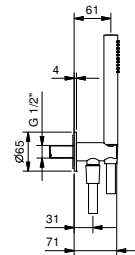

8058

Shower arm

- 25 cm long
- round backplate
- ceiling-mount
- 1/2" inlet

Matt Gun Metal PVD 81 P5 8058

Brushed Stainless Steel 81 93 8058

OPTIONAL: Built-in part for plasterboard

W046 91 00 W046

8125

Shower set

- FIT handshower
- water plug with showerholder
- 150 cm PVC flexible
- 1/2" inlet

Matt Gun Metal PVD 81 P5 8125

Brushed Stainless Steel 81 93 8125

OPTIONAL: Built-in part for plasterboard

W046 91 00 W046