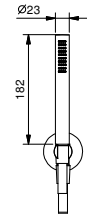

8058

Shower arm

- 25 cm long
- round backplate
- ceiling-mount
- 1/2" inlet

Matt Gun Metal PVD 81 P5 8058

Brushed Stainless Steel 81 93 8058

OPTIONAL: Built-in part for plasterboard

W046 91 00 W046

8125

Shower set

- FIT handshower
- water plug with showerholder
- 150 cm PVC flexible
- 1/2" inlet

Matt Gun Metal PVD 81 P5 8125

Brushed Stainless Steel 81 93 8125

OPTIONAL: Built-in part for plasterboard

W046 91 00 W046