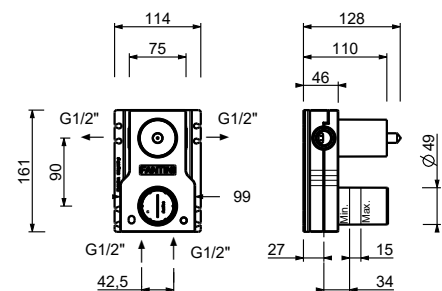

Built-in piece

44 00 M585A