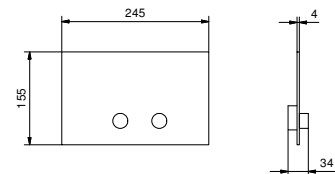

Matt Gun Metal PVD 91 P5 W216

Brushed Stainless Steel 91 93 W216

8486

Double-function hydrobrush

- for WC cleaning
- for personal care if used with a shower mixer
- water plug with showerholder
- stop valve
- Base material: brass
- round backplate
- 120 cm PVC flexible
- 1/2" inlet

N.B : Brushed nickel PVD for matching with Stainless Steel series