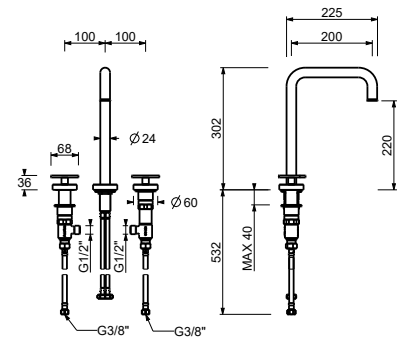

T508WF
WITHOUT WASTE

Sink : summary table

TRADITIONAL CARTRIDGE

Single-hole sink mixer*_spout projection 19,5 cm*

T553F
WITHOUT WASTE

T407W

3-hole washbasin mixer

- spout projection 20 cm
- handles
- flow restrictor 5 l/min at 3 bar
- 90° ceramic cartridge
- flexible supply lines
- WITHOUT WASTE