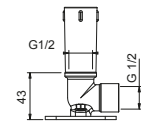

Matt Gun Metal PVD 81 P5 8080

Brushed Stainless Steel 81 93 8080

OPTIONAL: Built-in part for plasterboard

W046 91 00 W046