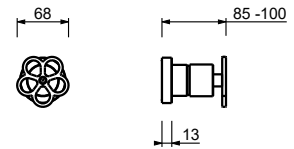

T563B

Built-in shower mixer

- handle
- no. 1 1/2" outlet
- 1/2" inlets
- soundproof

External piece

Matt Gun Metal PVD 20 P5 T563B

Brushed Stainless Steel - 20 93 T563B09

Red

Brushed Stainless Steel 20 93 T563B