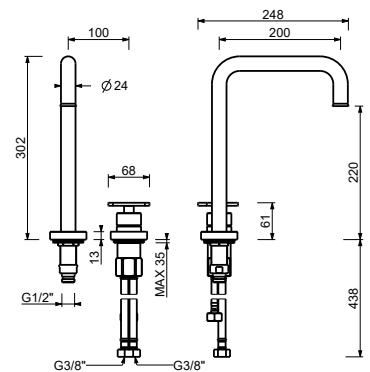

T504WF

Single-hole washbasin mixer

- spout projection 11 cm
- handle
- flow restrictor 5 l/min at 3 bar
- flexible supply lines
- WITHOUT WASTE

Matt Gun Metal PVD 20 P5 T504WF

Brushed Stainless Steel -20 93 T504WF09
Red
Brushed Stainless Steel 20 93 T504WF

T607W

2-hole washbasin mixer

- spout projection 20 cm
- handle
- flow restrictor 5 l/min at 3 bar
- flexible supply lines
- WITHOUT WASTE

Matt Gun Metal PVD 20 P5 T607W

Brushed Stainless Steel - 20 93 T607W09
Red
Brushed Stainless Steel 20 93 T607W

Wall-mount washbasin mixer

- spout projection 22 cm
- handle
- flow restrictor 5 l/min at 3 bar
- 1/2" inlets
- WITHOUT WASTE

T513B

External piece

Matt Gun Metal PVD 20 P5 T513B

Brushed Stainless Steel - 20 93 T513B09
Red
Brushed Stainless Steel 20 93 T513B

M011A

Built-in piece

44 00 M011A

Floor-mount washbasin mixer

- spout projection 18,5 cm
- handle
- flow restrictor 5 l/min at 3 bar
- 1/2" inlets
- WITHOUT WASTE

T536B

External piece

Matt Gun Metal PVD 20 P5 T536B