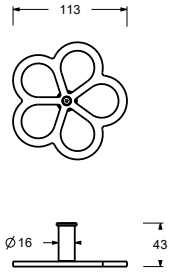

P906

Towel rail

Matt Gun Metal PVD 20 P5 P906
Brushed Stainless Steel - Red 20 93 P90609
Brushed Stainless Steel 20 93 P906