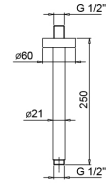

W046 91 00 W046

8059

Shower arm

- 45 cm long
- round backplate
- wall-mount
- 1/2" inlet

Matt Gun Metal PVD 81 P5 8059

Brushed Stainless Steel 81 93 8059

OPTIONAL: Built-in part for plasterboard

W046 91 00 W046

8058

Shower arm

- 25 cm long
- round backplate
- ceiling-mount
- 1/2" inlet

Matt Gun Metal PVD 81 P5 8058

Brushed Stainless Steel 81 93 8058

OPTIONAL: Built-in part for plasterboard

W046 91 00 W046

8125

Shower set

- FIT handshower
- water plug with showerholder
- 150 cm PVC flexible
- 1/2" inlet

Matt Gun Metal PVD 81 P5 8125

Brushed Stainless Steel 81 93 8125

OPTIONAL: Built-in part for plasterboard

W046 91 00 W046