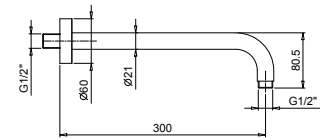

Shower arm

- 30 cm long
- round backplate
- wall-mount
- 1/2" inlet

Matt Gun Metal PVD 81 P5 8080

Brushed Stainless Steel 81 93 8080

OPTIONAL: Built-in part for plasterboard

W046 91 00 W046