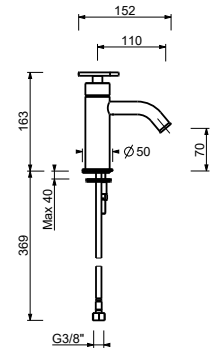

T504WF

Single-hole washbasin mixer

- spout projection 11 cm
- handle
- flow restrictor 5 l/min at 3 bar
- flexible supply lines
- WITHOUT WASTE

Matt Gun Metal PVD 20 P5 T504WF

Brushed Stainless Steel -20 93 T504WF09
Red
Brushed Stainless Steel 20 93 T504WF

T607W

2-hole washbasin mixer

- spout projection 20 cm
- handle
- flow restrictor 5 l/min at 3 bar
- flexible supply lines
- WITHOUT WASTE

Matt Gun Metal PVD 20 P5 T607W

Brushed Stainless Steel - 20 93 T607W09
Red
Brushed Stainless Steel 20 93 T607W