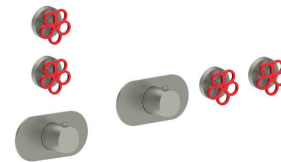

D391A

Built-in piece

19 00 D391A

W213

OPTIONAL - Easy Fix System

- plate and connections:
- for an easy both horizontal and vertical installation of the thermostatic mixers:
 - to install art- D400A / D391A - **1 outlet**
 - to install art- D400A / D391A - **2 outlets**

EXAMPLE OF COMBINATION - 1 OUTLET

EXAMPLE OF COMBINATION - 2 OUTLETS

91 00 W213

W214

OPTIONAL - Easy Fix System

- plate and connections:
- for an easy both horizontal and vertical installation of the thermostatic mixers:
 - to install art- D400A / D391A - **3 outlets**