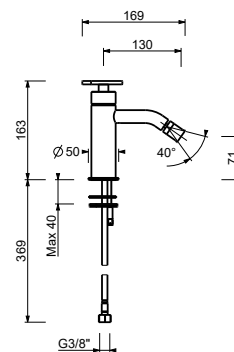

M011A

Built-in piece

44 00 M011A

Floor-mount washbasin mixer

- spout projection 18,5 cm
- handle
- flow restrictor 5 l/min at 3 bar
- 1/2" inlets
- WITHOUT WASTE

T536B

External piece

Matt Gun Metal PVD 20 P5 T536B

**Brushed Stainless Steel - 20 93 T536B09
Red**

Brushed Stainless Steel 20 93 T536B

3336A

Built-in piece

19 00 3336A

T508WF

Single-hole bidet mixer

- spout projection 13 cm
- handle
- flow restrictor 5 l/min at 3 bar
- articulated aerator
- flexible supply lines
- WITHOUT WASTE