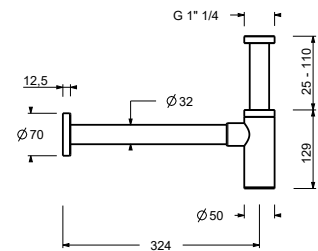

N.B. complete finishing list in the section miscellaneous articles at the end of the pricelist

Matt Gun Metal PVD 91 P5 8435

Brushed Stainless Steel 91 93 8435

9234

Bottle trap

- 1" 1/4
- for washbasin

N.B. complete finishing list in the section miscellaneous articles at the end of the pricelist