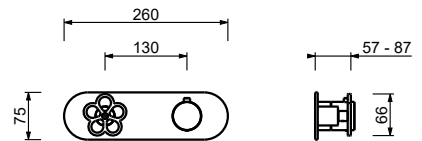

External piece

Matt Gun Metal PVD 20 P5 T773B

Brushed Stainless Steel - 20 93 T773B09

Red
Brushed Stainless Steel 20 93 T773B