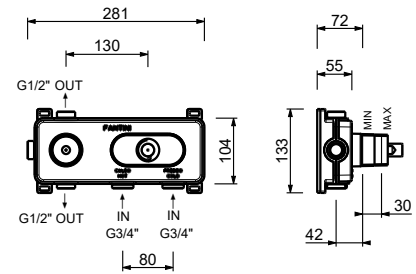

Built-in piece

19 00 D372A