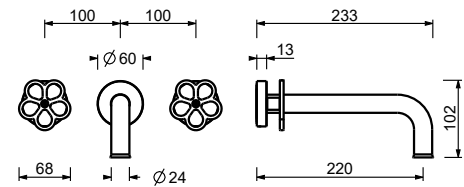

R010A

Built-in piece

44 00 R010A