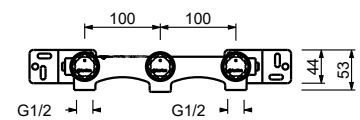

T413B

External piece

Matt Gun Metal PVD 20 P5 T413B

**Brushed Stainless Steel - 20 93 T413B09
Red**

Brushed Stainless Steel 20 93 T413B