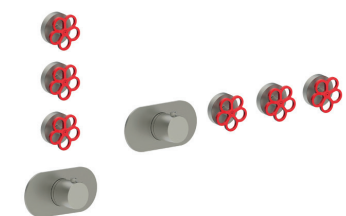

EXAMPLE OF COMBINATION - 3 OUTLETS