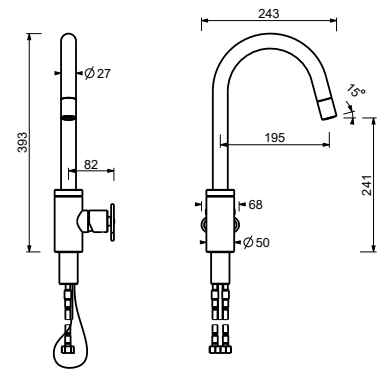

T553F

Single-hole sink mixer

- spout projection 19,5 cm
- handle
- turning spout
- one jet pull-out handshower
- flow restrictor 8 l/min at 3 bar
- flexible supply lines
- WITHOUT WASTE

Matt Gun Metal PVD 20 P5 T553F

Brushed Stainless Steel - 20 93 T553F09
Red

Brushed Stainless Steel 20 93 T553F