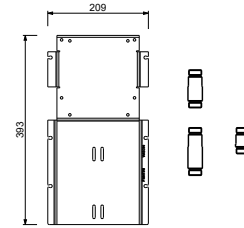

D391A

Built-in piece

19 00 D391A

W213

OPTIONAL - Easy Fix System

- plate and connections:
- for an easy both horizontal and vertical installation of the thermostatic mixers:
 - to install art- D400A / D391A - **1 outlet**
 - to install art- D400A / D391A - **2 outlets**