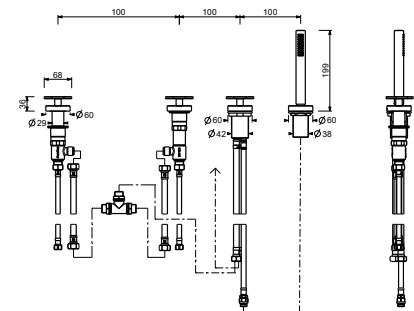

T467

Deck-mount bathtub mixer

- handles
- without spout
- 4-hole
- **2-way** diverter with turning knob
- FIT handshower
- 150 cm flexible
- 90° ceramic cartridge
- 1/2" inlets
- flexible supply lines

Matt Gun Metal PVD 20 P5 T467

Brushed Stainless Steel - 20 93 T46709

Red 20 93 T467