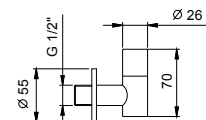

Matt Gun Metal PVD 91 P5 9234

Brushed Stainless Steel 91 93 9234

8364

Pair of filters

- with shutoff
- fully inspectable filter
- 1/2" inlet

N.B. complete finishing list in the section miscellaneous articles at the end of the pricelist