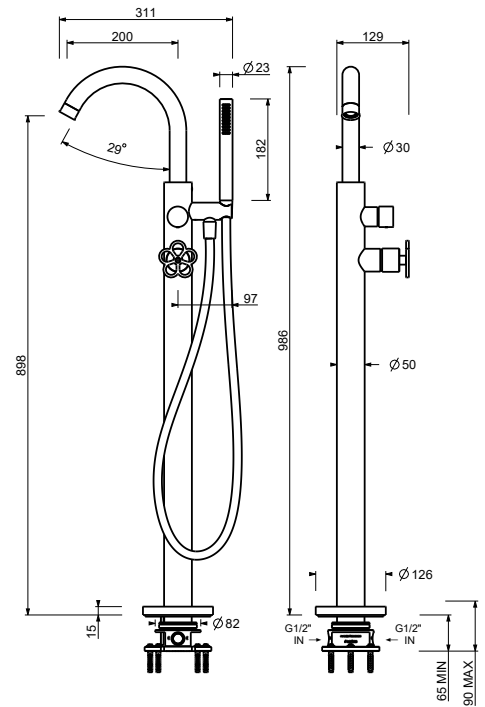

R080A

Built-in piece

44 00 R080A