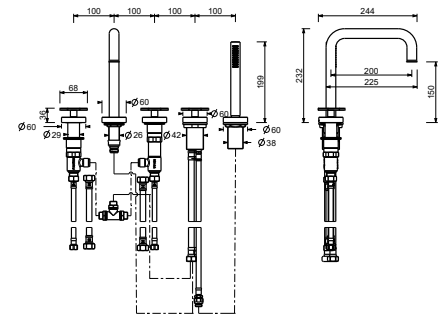

T465

Deck-mount bathtub mixer

- spout projection 20 cm
- handles
- 5-hole
- **2-way** diverter with turning knob
- FIT handshower
- 150 cm flexible
- 90° ceramic cartridge
- 1/2" inlets
- flexible supply lines

Matt Gun Metal PVD 20 P5 T465

Brushed Stainless Steel - 20 93 T46509

Red 20 93 T465