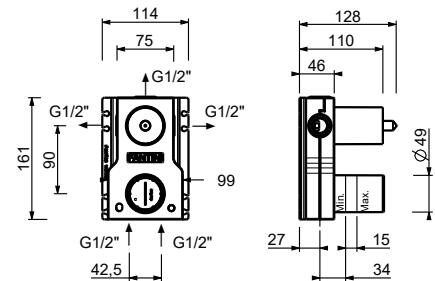

Brushed Stainless Steel - 20 93 T587B09

Red Brushed Stainless Steel 20 93 T587B

M587A

Built-in piece

44 00 M587A

T584B

Built-in shower mixer

- handles
- **2-way** diverter with turning knob
- FIT handshower
- water plug with showerholder
- 150 cm PVC flexible
- 1/2" inlets