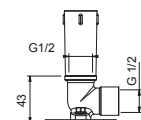

W046 91 00 W046

8059

Shower arm

- 45 cm long
- round backplate
- wall-mount
- 1/2" inlet

Matt Gun Metal PVD 81 P5 8059

Brushed Stainless Steel 81 93 8059

OPTIONAL: Built-in part for plasterboard

W046 91 00 W046