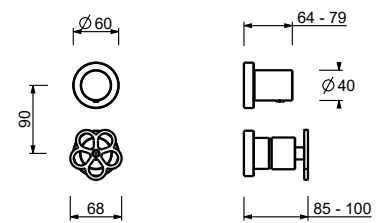

Built-in shower mixer

- handles
- **2-way** diverter with turning knob
- 1/2" inlets
- soundproof

T585B

External piece

Matt Gun Metal PVD 20 P5 T585B

Brushed Stainless Steel - 20 93 T585B09

Red

Brushed Stainless Steel 20 93 T585B