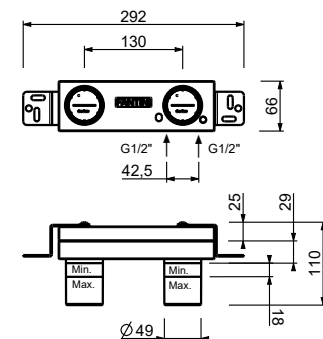

M011A

Built-in piece

44 00 M011A