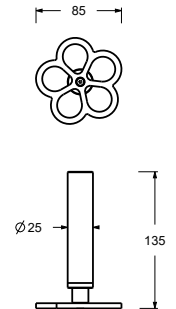

P909

Toilet roll holder

Matt Gun Metal PVD 20 P5 P909
Brushed Stainless Steel - Red 20 93 P90909
Brushed Stainless Steel 20 93 P909