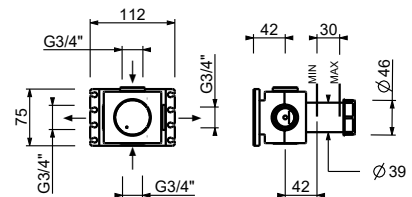

Built-in piece

19 00 D391A