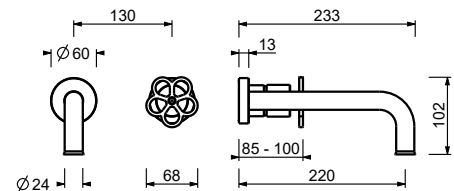

Wall-mount washbasin mixer

- spout projection 22 cm
- handle
- flow restrictor 5 l/min at 3 bar
- 1/2" inlets
- WITHOUT WASTE

T513B

External piece

Matt Gun Metal PVD 20 P5 T513B

Brushed Stainless Steel - 20 93 T513B09
Red
Brushed Stainless Steel 20 93 T513B

M011A

Built-in piece

44 00 M011A

Floor-mount washbasin mixer

- spout projection 18,5 cm
- handle
- flow restrictor 5 l/min at 3 bar
- 1/2" inlets
- WITHOUT WASTE

T536B

External piece

Matt Gun Metal PVD 20 P5 T536B

**Brushed Stainless Steel - 20 93 T536B09
Red**

Brushed Stainless Steel 20 93 T536B

3336A

Built-in piece

19 00 3336A

T508WF

Single-hole bidet mixer

- spout projection 13 cm
- handle
- flow restrictor 5 l/min at 3 bar
- articulated aerator
- flexible supply lines
- WITHOUT WASTE