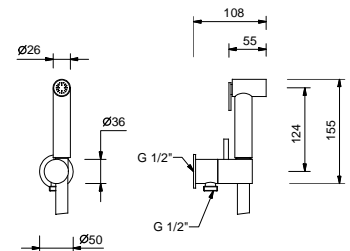

Brushed Nickel PVD 91 92 8486

Matt Gun Metal PVD 91 P5 8486

W001