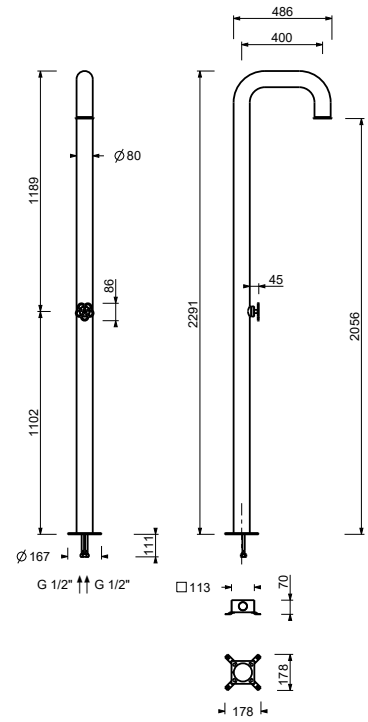

Built-in piece

20 00 T560A

8053

Rain showerhead

- Ø 24 cm
- Base material: stainless steel
- flow restrictor 12 l/min at 3 bar
- anti-lime scale system
- 1/2" inlet
- check valve

NOTE: conditions necessary for the correct functioning: Min. Flow Rate: 10 l/min

Matt Gun Metal PVD 81 P5 8053

Brushed Stainless Steel 81 93 8053

8080

Shower arm

- 30 cm long
- round backplate
- wall-mount
- 1/2" inlet

Matt Gun Metal PVD 81 P5 8080

Brushed Stainless Steel 81 93 8080

OPTIONAL: Built-in part for plasterboard

W046 91 00 W046

8059

Shower arm

- 45 cm long
- round backplate
- wall-mount
- 1/2" inlet

Matt Gun Metal PVD 81 P5 8059

Brushed Stainless Steel 81 93 8059

OPTIONAL: Built-in part for plasterboard

W046 91 00 W046