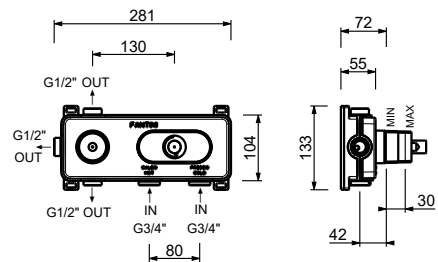

Built-in piece

19 00 D373A