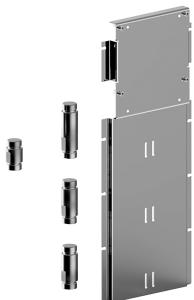

EXAMPLE OF COMBINATION - 1 OUTLET

EXAMPLE OF COMBINATION - 2 OUTLETS

91 00 W213

W214

OPTIONAL - Easy Fix System

- plate and connections:
- for an easy both horizontal and vertical installation of the thermostatic mixers:
 - to install art- D400A / D391A - **3 outlets**