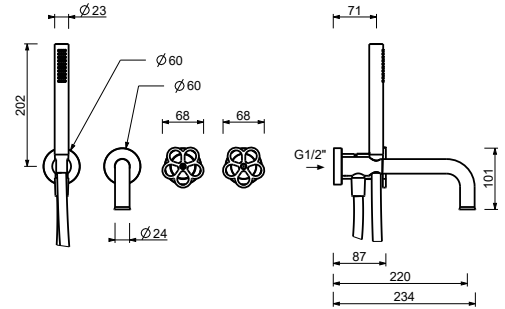

T521B

Built-in bathtub mixer

- spout projection 22 cm
- handles
- **2-way** diverter with turning knob
- FIT handshower
- water plug with showerholder
- 150 cm PVC flexible
- 1/2" inlets

External piece

Matt Gun Metal PVD 20 P5 T521B

Brushed Stainless Steel - 20 93 T521B09

Red 20 93 T521B

R021A

Built-in piece

44 00 R021A

T465

Deck-mount bathtub mixer

- spout projection 20 cm
- handles
- 5-hole
- **2-way** diverter with turning knob
- FIT handshower
- 150 cm flexible
- 90° ceramic cartridge
- 1/2" inlets
- flexible supply lines