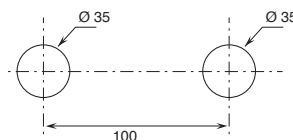

Technical information

AW/PIPE is supplied as standard WITH HANDLE.

All washbasin and bidet mixers are fitted with 5 l/min **flow restrictors**.

BASINS HOLE SIZE:

- For single-hole washbasin and bidet mixers.

- 2-hole washbasin mixer.

art. T607W

- 3-hole washbasin mixer.

art. T407W