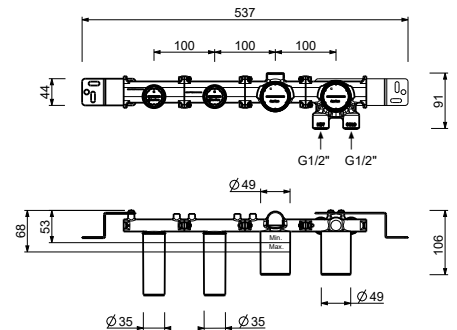

T521B

Built-in bathtub mixer

- spout projection 22 cm
- handles
- **2-way** diverter with turning knob
- FIT handshower
- water plug with showerholder
- 150 cm PVC flexible
- 1/2" inlets

External piece

Matt Gun Metal PVD 20 P5 T521B

Brushed Stainless Steel - 20 93 T521B09

Red 20 93 T521B

R021A

Built-in piece

44 00 R021A

T465

Deck-mount bathtub mixer

- spout projection 20 cm
- handles
- 5-hole
- **2-way** diverter with turning knob
- FIT handshower
- 150 cm flexible
- 90° ceramic cartridge
- 1/2" inlets
- flexible supply lines