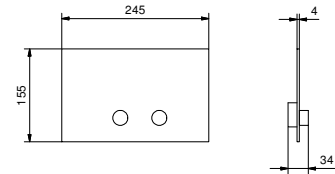

8402

Flush actuator plate

- Base material: stainless steel
- projecting push-button controls
- with round controls
- compatible with GEBERIT SIGMA8, SIGMA12
- without visible fixing system

N.B. complete finishing list in the section miscellaneous articles at the end of the pricelist

Matt Gun Metal PVD 91 P5 8402

Brushed Stainless Steel 91 93 8402

W216

Flush actuator plate

- Base material: stainless steel
- projecting push-button controls
- with round controls
- compatible with TECEBOX OCTA II
- minimum depth: see installation instructions
- without visible fixing system

N.B. complete finishing list in the section miscellaneous articles at the end of the pricelist

Matt Gun Metal PVD 91 P5 W216

Brushed Stainless Steel 91 93 W216

8486

Double-function hydrobrush

- for WC cleaning
- for personal care if used with a shower mixer
- water plug with showerholder
- stop valve
- Base material: brass
- round backplate
- 120 cm PVC flexible
- 1/2" inlet

N.B : Brushed nickel PVD for matching with Stainless Steel series

Brushed Nickel PVD 91 92 8486

Matt Gun Metal PVD 91 P5 8486

W001

Bathtub drain

- with handle
- WITH WASTE

N.B. complete finishing list in the section miscellaneous articles at the end of the pricelist

Matt Gun Metal PVD 91 P5 W001

Brushed Stainless Steel 91 93 W001