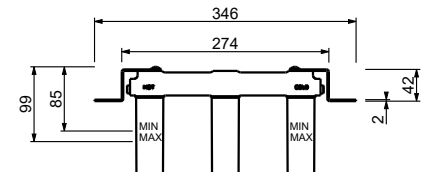

R010A

Built-in piece

44 00 R010A