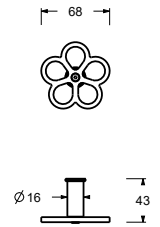

P906

Towel rail

Matt Gun Metal PVD 20 P5 P906
Brushed Stainless Steel - Red 20 93 P90609
Brushed Stainless Steel 20 93 P906

P908

Robe hook

Matt Gun Metal PVD 20 P5 P908
Brushed Stainless Steel - Red 20 93 P90809
Brushed Stainless Steel 20 93 P908