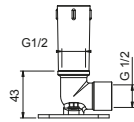

8058

Shower arm

- 25 cm long
- round backplate
- ceiling-mount
- 1/2" inlet

Matt Gun Metal PVD 81 P5 8058

Brushed Stainless Steel 81 93 8058

OPTIONAL: Built-in part for plasterboard

W046 91 00 W046

8125