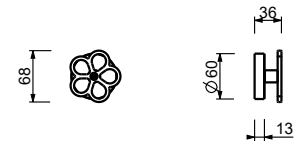

D391A

Built-in piece

19 00 D391A

W213

OPTIONAL - Easy Fix System

- plate and connections:
- for an easy both horizontal and vertical installation of the thermostatic mixers:
 - to install art- D400A / D391A - **1 outlet**
 - to install art- D400A / D391A - **2 outlets**