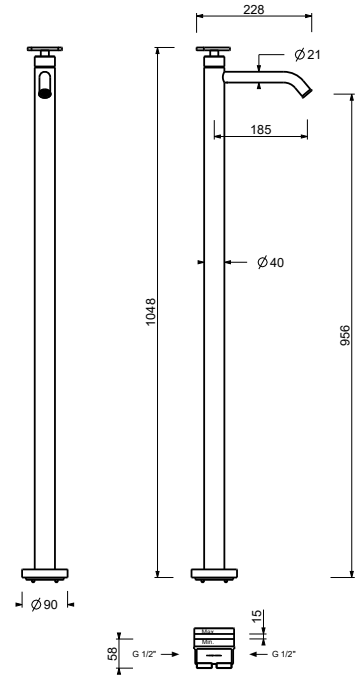

T504WF

Single-hole washbasin mixer

- spout projection 11 cm
- handle
- flow restrictor 5 l/min at 3 bar
- flexible supply lines
- WITHOUT WASTE

Matt Gun Metal PVD 20 P5 T504WF

Brushed Stainless Steel -20 93 T504WF09
Red
Brushed Stainless Steel 20 93 T504WF

Wall-mount washbasin mixer

- spout projection 22 cm
- handle
- flow restrictor 5 l/min at 3 bar
- 1/2" inlets
- WITHOUT WASTE

T513B

External piece

Matt Gun Metal PVD 20 P5 T513B

Brushed Stainless Steel - 20 93 T513B09
Red
Brushed Stainless Steel 20 93 T513B

M011A

Built-in piece

44 00 M011A

Floor-mount washbasin mixer

- spout projection 18,5 cm
- handle
- flow restrictor 5 l/min at 3 bar
- 1/2" inlets
- WITHOUT WASTE

T536B

External piece

Matt Gun Metal PVD 20 P5 T536B

**Brushed Stainless Steel - 20 93 T536B09
Red**

Brushed Stainless Steel 20 93 T536B

3336A

Built-in piece

19 00 3336A

T508WF

Single-hole bidet mixer

- spout projection 13 cm
- handle
- flow restrictor 5 l/min at 3 bar
- articulated aerator
- flexible supply lines
- WITHOUT WASTE