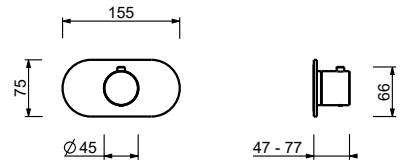

3/4" built-in thermostatic shower mixer

- handle
- 3/4" inlets
- soundproof
- without stop valve **to be ordered separately**

NOTE: the mixer must always be ordered with the stop valve T791B+D391A

T700B

External piece

Matt Gun Metal PVD 20 P5 T700B

Brushed Stainless Steel 20 93 T700B