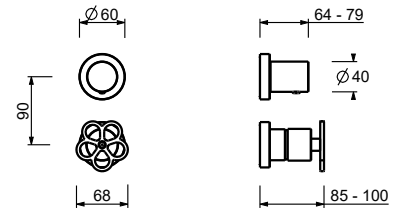

Brushed Stainless Steel - 20 93 T587B09

Red Brushed Stainless Steel 20 93 T587B

M587A

Built-in piece

44 00 M587A

T584B

Built-in shower mixer

- handles
- **2-way** diverter with turning knob
- FIT handshower
- water plug with showerholder
- 150 cm PVC flexible
- 1/2" inlets