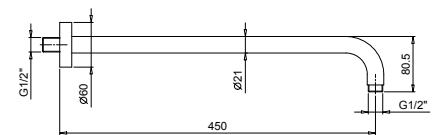

W046 91 00 W046

8059

Shower arm

- 45 cm long
- round backplate
- wall-mount
- 1/2" inlet

Matt Gun Metal PVD 81 P5 8059

Brushed Stainless Steel 81 93 8059

OPTIONAL: Built-in part for plasterboard

W046 91 00 W046