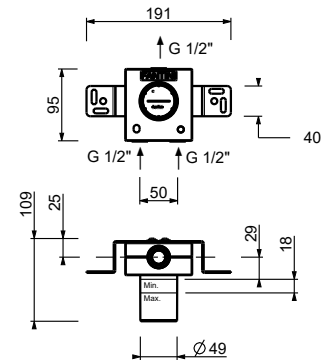

T563B

Built-in shower mixer

- handle
- no. 1 1/2" outlet
- 1/2" inlets
- soundproof

External piece

Matt Gun Metal PVD 20 P5 T563B

Brushed Stainless Steel - 20 93 T563B09

Red

Brushed Stainless Steel 20 93 T563B

M063A

Built-in piece

44 00 M063A