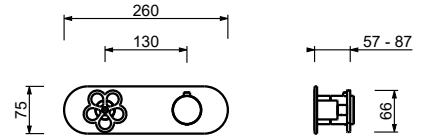

- handles
- **2-way** shut-off diverter with turning knob
- for horizontal installation only
- 3/4" inlets

T772B

External piece

Matt Gun Metal PVD 20 P5 T772B

Brushed Stainless Steel - 20 93 T772B09

Red
Brushed Stainless Steel 20 93 T772B