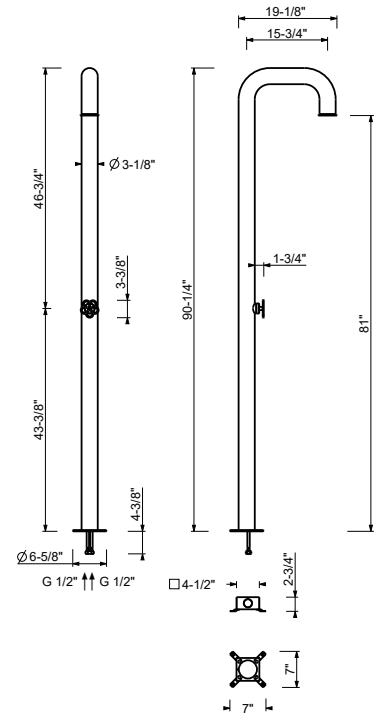

**Rough**  
19 00 D377AU

**Shower column**

- Rain showerhead
- Flow and temperature controlled by a progressive cartridge

**NOTE: Shipping to be quoted separately**

**T560BU**

**Trim**

**Brushed Stainless Steel - 20 93 T560BU09  
Red**

**T560AU**

**Rough**

20 00 T560AU

**8053U**

**9 1/2" Round showerhead**

- Stainless steel
- Anti-limescale membrane
- Water flow restricted to 2.5 gpm

Matte Gun Metal PVD 81 P5 8053U

**Brushed Stainless steel 81 93 8053U**