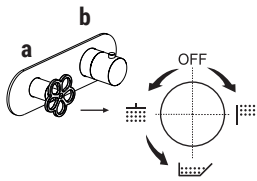

OPERATION EXAMPLE:

T773BU + D373AU

- a) **rotating diverter with volume control:** from the OFF position, the first function is activated by rotating the knob clockwise, volume increases progressively. The second and third are activated in sequence turning the handle counterclockwise.
- b) **temperature control** with safety override button at 100° F.