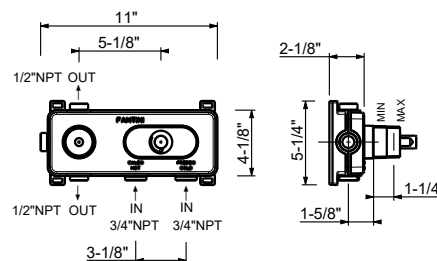

**3/4" Thermostatic mixer with 3-way diverter**

- Temperature control with safety override button at 100° F
- 3/4" NPT inlets, 1/2" outlets on rough
- Flow rate: 8.7 gpm @ 60 psi (primary outlet)
- Flow rate: 7.4 gpm @ 60 psi (secondary outlet)
- Flow rate: 7.4 gpm @ 60 psi (third outlet)
- Anti-scald mechanism
- Watertight casing for added safety
- Accessible shut-off valves and filters
- For horizontal installation