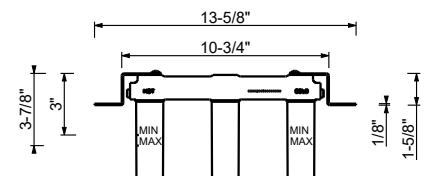

R010AU

Rough

44 00 R010AU