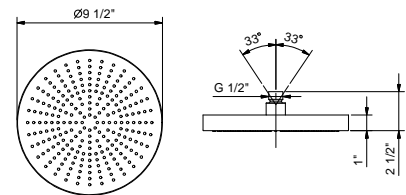

8053UC

9 1/2" Round showerhead - Restricted to 1.8 gpm

- Stainless steel
- Anti-limescale membrane
- Water flow restricted to 1.8 gpm

Matte Gun Metal PVD 81 P5 8053UC

Brushed Stainless steel 81 93 8053UC

8080U

12" Wall-mount shower arm

- Round escutcheon
- Curved angle
- 1/2" NPT male connection

Matte Gun Metal PVD 81 P5 8080U

Brushed Stainless steel 81 93 8080U