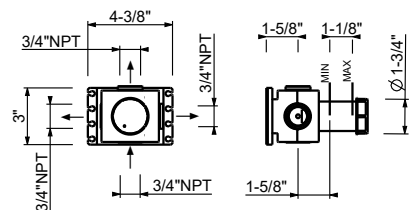

**Rough**

19 00 D391AU

**W213U**

**OPTIONAL - Easy Fix System**

- Includes backplate and connections
- Suitable for vertical and horizontal installation
- **1 outlet:** D400AU + D391AU
- **2 outlets:** D400AU + (2) D391AU