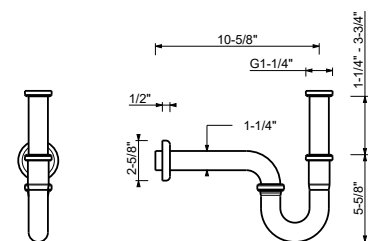

**W036U**

**P-trap**

• for washbasin  
• 1 1/4" inlet  
• 1 1/4" outlet

Matte Gun Metal PVD 91 P5 W036U

**Brushed Stainless steel 91 93 W036U**

**8402U**

**Flush actuator plate - Round buttons**

- Stainless steel construction
- Projecting push-button controls
- Round push-button controls
- Compatible with GEBERIT models: 111.798.00.1, 111.335.00.5