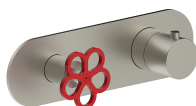

Trim

Matte Gun Metal PVD 20 P5 T773BU

Brushed Stainless Steel - 20 93 T773BU09
Red

Brushed Stainless steel 20 93 T773BU