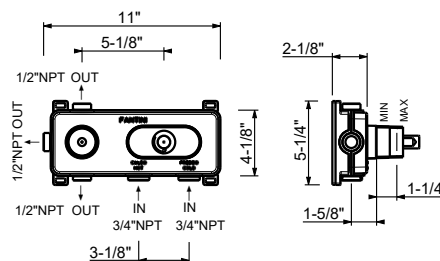

Rough

19 00 D373AU