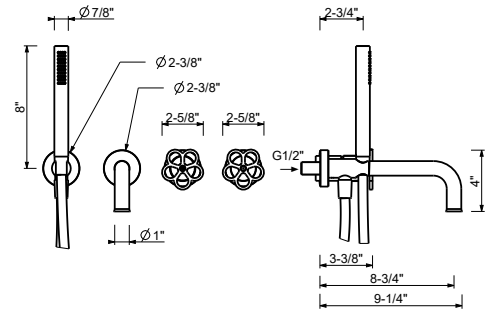

Built-in bathtub mixer

- 8 3/4" spout projection
- 2-way diverter with turning knob
- FIT handshower
- Water plug with shower holder
- 58" PVC hose
- 1/2" NPT inlet
- 6.0 gpm @ 60 psi

T521BU

Trim

Matte Gun Metal PVD 20 P5 T521BU

Brushed Stainless Steel - 20 93 T521BU09

Red

Brushed Stainless steel 20 93 T521BU