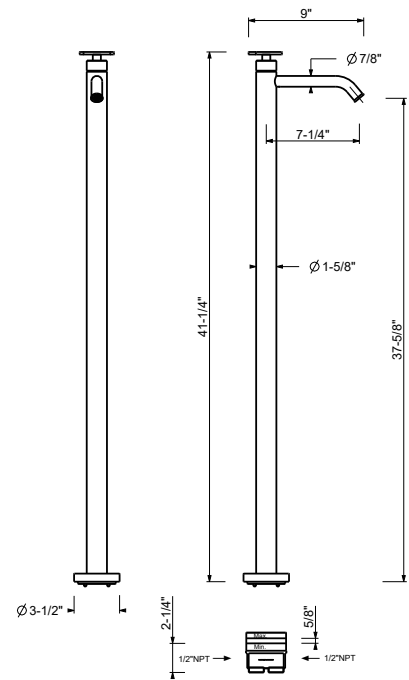

**Brushed Stainless Steel - 20 93 T536BU09 Red**

**Brushed Stainless steel 20 93 T536BU**

**3336AU**

**Rough**

19 00 3336AU

**Wall-mount separate for washbasin spouts**

- 1/2" NPT inlet
- Round escutcheon
- 7.6 gpm @ 60 psi