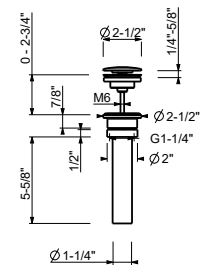

W097U

1 1/4" Universal Free flow drain (always open)

• Compatible for installation on sinks with or without overflow

Complete list of available finishes in the Miscellaneous Articles section.