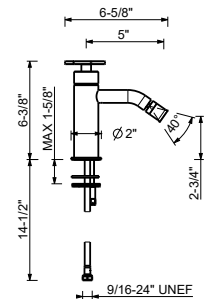

BIDET : traditional cartridge

T508WU

Single-hole bidet mixer

- 5" spout projection
- Without drain
- Water flow restricted to 1.2 gpm
- Adjustable aerator
- Flexible supply lines included

Drain not included, please select W095U or W097U in the Miscellaneous Articles section.

Matte Gun Metal PVD 20 P5 T508WU

Brushed Stainless Steel -20 93 T508WU09 Red

Brushed Stainless steel 20 93 T508WU