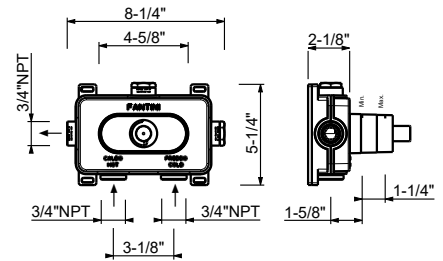

3/4" Thermostatic shower mixer without volume control

- Temperature control with safety override button at 100° F
- 3/4" NPT inlets and outlet on rough
- Flow rate: 16.9 gpm @ 60 psi
- Anti-scald mechanism
- Watertight casing for added safety
- Accessible shut-off valves and filters
- Compatible with Easy Fix art. # W213U and W214U

To be used with volume control(s) or diverter(s):

- **volume control art. # T791BU+D391AU**
- **2-way diverter art. # T776BU+D376AU**
- **3-way diverter art. # T776BU+D377AU**