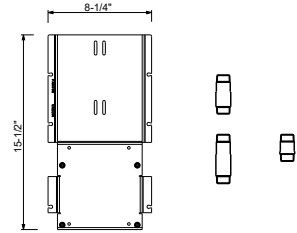

**Rough**

19 00 D391AU

**W213U**

**OPTIONAL - Easy Fix System**

- Includes backplate and connections
- Suitable for vertical and horizontal installation
- **1 outlet:** D400AU + D391AU
- **2 outlets:** D400AU + (2) D391AU