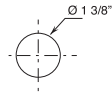

### HOLE SIZE GUIDELINES:

- Single-hole washbasin and bidet mixers.

- Two-hole washbasin mixers.

- Three-hole washbasin mixers.

The 3/4" thermostatic shower mixer is available with integrated volume controls in these versions: