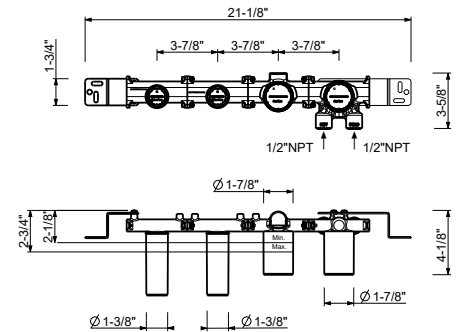

Rough

44 00 R021AU