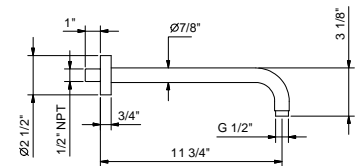

**8080U**

**12" Wall-mount shower arm**

- Round escutcheon
- Curved angle
- 1/2" NPT male connection

Matte Gun Metal PVD 81 P5 8080U

**Brushed Stainless steel 81 93 8080U**

**OPTIONAL: Built-in part**

**W046U 91 00 W046U**