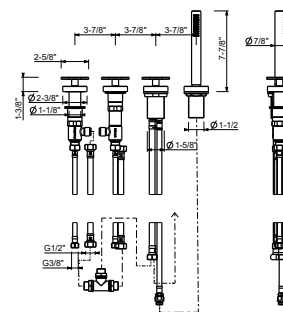

- 7 7/8" spout projection
- FIT handshower
- 2-way diverter with turning knob
- 58" metal hose
- 90° ceramic cartridge
- 1/2" inlets
- Flexible supply lines included
- Water flow restricted to 1.8 gpm for handshower
- 6.0 gpm @ 60 psi

Matte Gun Metal PVD 20 P5 T465U

**Brushed Stainless Steel - 20 93 T465U09**  
**Red**  
**Brushed Stainless steel 20 93 T465U**

**T467U**

**4-Hole Roman tub set**

- Without spout
- FIT handshower
- 2-way diverter with turning knob
- 58" metal hose
- 90° ceramic cartridge
- 1/2" NPT inlets
- Flexible supply lines included
- Water flow restricted to 1.8 gpm for handshower