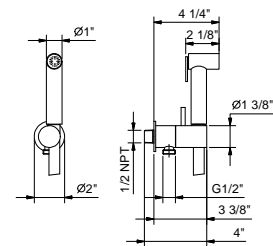

**Complete list of available finishes in the Miscellaneous Articles section.**

Matte Gun Metal PVD 91 P5 8402U

Brushed Stainless steel 91 93 8402U

**8486U**

**Double-function hydrobrush**

- For toilet cleaning
- For personal care if used with a shower mixer
- Water plug with shower holder
- Stop valve
- Round backplate
- 47 1/4" Vinyl hose
- 1/2" NPT male connection
- 1.70 GPM @ 60 psi