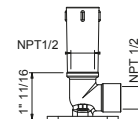

**8058U**

**10" Ceiling-mount shower arm**

- Round escutcheon
- 1/2" NPT male connection

Matte Gun Metal PVD 81 P5 8058U

**Brushed Stainless steel 81 93 8058U**

**OPTIONAL: Built-in part**

**W046U** 91 00 W046U