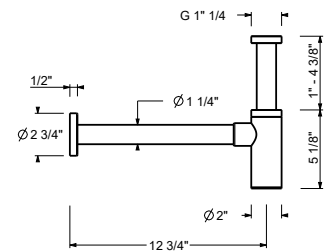

**9234**

**Bottle Trap**

• for washbasin  
• 1 1/4" inlet  
• 1 1/4" outlet

**Complete list of available finishes in the Miscellaneous Articles section.**

Matte Gun Metal PVD 91 P5 9234

**Brushed Stainless steel 91 93 9234**