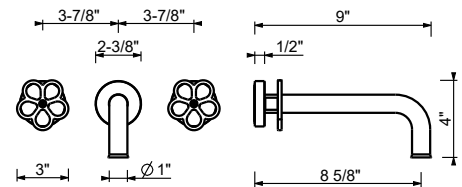

R010AU

Rough

44 00 R010AU