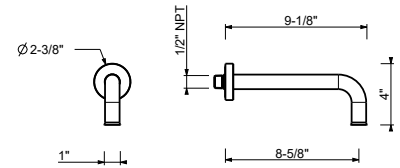

**Wall-mount tub spout**

- 8 5/8" spout projection
- Integrated aerator
- Round escutcheon
- 1/2" NPT male connection

Matte Gun Metal PVD 20 P5 Z357U

**Brushed Stainless steel 20 93 Z357U**

KITCHEN : traditional cartridge