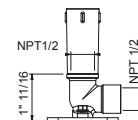

OPTIONAL: Built-in part

W046U 91 00 W046U