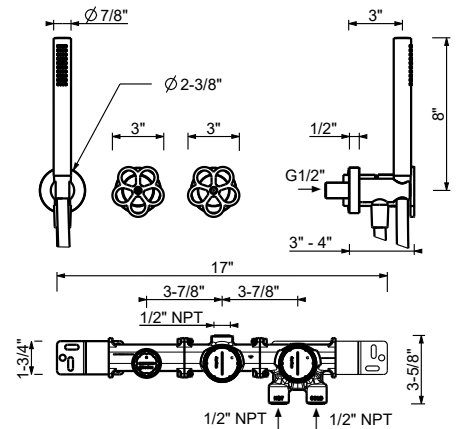

Trim

Matte Gun Metal PVD 20 P5 T584BU

Brushed Stainless Steel - 20 93 T584BU09

Red

Brushed Stainless steel 20 93 T584BU