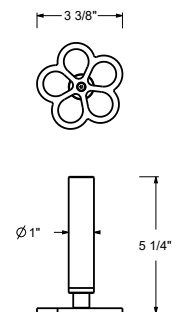

P909

Toilet paper holder

Matte Gun Metal PVD 20 P5 P909
Brushed Stainless Steel - Red 20 93 P90909
Brushed Stainless steel 20 93 P909