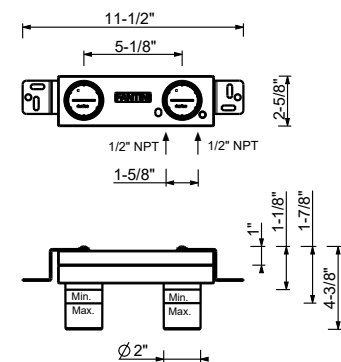

M011AU

Rough

44 00 M011AU