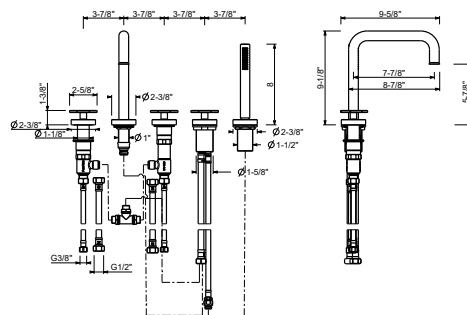

T465U

5-Hole Roman tub set

- 7 7/8" spout projection
- FIT handshower
- 2-way diverter with turning knob
- 58" metal hose
- 90° ceramic cartridge
- 1/2" inlets
- Flexible supply lines included
- Water flow restricted to 1.8 gpm for handshower
- 6.0 gpm @ 60 psi