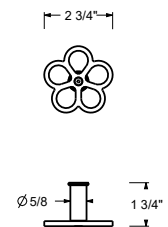

Towel hook

Matte Gun Metal PVD 20 P5 P906  
**Brushed Stainless Steel - Red** 20 93 P90609  
**Brushed Stainless steel** 20 93 P906

P908

Robe hook

Matte Gun Metal PVD 20 P5 P908  
**Brushed Stainless Steel - Red** 20 93 P90809  
**Brushed Stainless steel** 20 93 P908