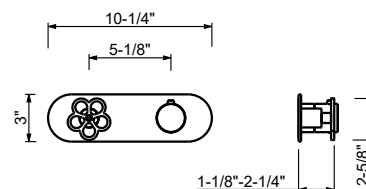

Trim

Matte Gun Metal PVD 20 P5 T773BU

Brushed Stainless Steel - 20 93 T773BU09
Red

Brushed Stainless steel 20 93 T773BU