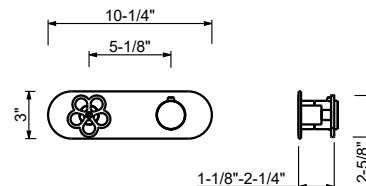

3/4" Thermostatic mixer with 2-way diverter

- Temperature control with safety override button at 100° F
- 3/4" NPT inlets, 1/2" outlets on rough
- Flow rate: 8.9 gpm @ 60 psi (primary outlet)
- Flow rate: 7.6 gpm @ 60 psi (secondary outlet)
- Anti-scald mechanism
- Watertight casing for added safety
- Accessible shut-off valves and filters
- For horizontal installation

T772BU

Trim

Matte Gun Metal PVD 20 P5 T772BU

Brushed Stainless Steel - 20 93 T772BU09
Red

Brushed Stainless steel 20 93 T772BU