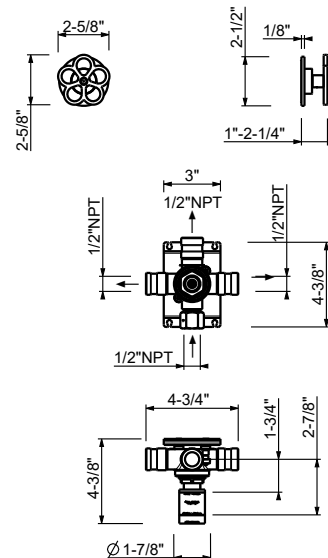

3-Way diverter with integrated volume control

- For remote installation
- 1/2" NPT inlets and outlets
- Accessible shut-off valves and filters
- Flow rate: 8.7 gpm @ 60 psi (primary outlet)
- Flow rate: 7.4 gpm @ 60 psi (secondary outlet)
- Flow rate: 7.4 gpm @ 60 psi (third outlet)

To be used with thermostatic mixer T700BU+D400AU

T776BU

Trim
Matte Gun Metal PVD 20 P5 T776BU

Brushed Stainless Steel - 20 93 T776BU09
Red
Brushed Stainless steel 20 93 T776BU

D377AU

Rough
19 00 D377AU