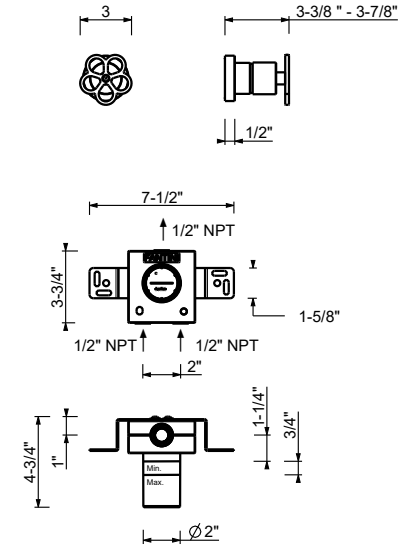

44 00 M063AU

**Z355U**

**Deck-mount washbasin spout**

- 7 7/8" spout projection
- 1/2" NPT inlet
- Water flow restricted to 1.2 gpm

Matte Gun Metal PVD 20 P5 Z355U

**Brushed Stainless steel 20 93 Z355U**

**Z356U**