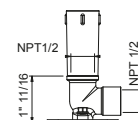

**8080U**

**12" Wall-mount shower arm**

- Round escutcheon
- Curved angle
- 1/2" NPT male connection

Matte Gun Metal PVD 81 P5 8080U

**Brushed Stainless steel 81 93 8080U**

**OPTIONAL: Built-in part**

**W046U 91 00 W046U**