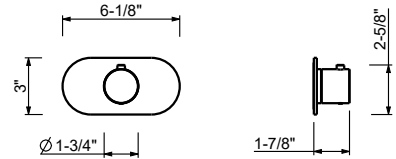

3/4" Thermostatic shower mixer without volume control

- Temperature control with safety override button at 100° F
- 3/4" NPT inlets and outlet on rough
- Flow rate: 16.9 gpm @ 60 psi
- Anti-scald mechanism
- Watertight casing for added safety
- Accessible shut-off valves and filters
- Compatible with Easy Fix art. # W213U and W214U

To be used with volume control(s) or diverter(s):

- **volume control art. # T791BU+D391AU**
- **2-way diverter art. # T776BU+D376AU**
- **3-way diverter art. # T776BU+D377AU**