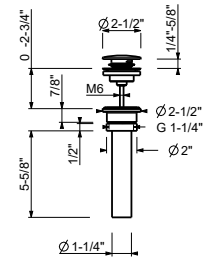

W095U

1 1/4" Universal Push-up drain

• Compatible for installation on sinks with or without overflow

Complete list of available finishes in the Miscellaneous Articles section.