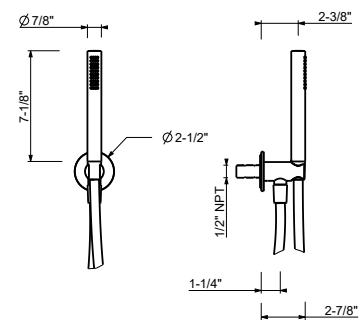

OPTIONAL: Built-in part

W046U 91 00 W046U