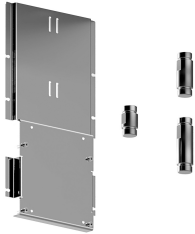

**Rough**

19 00 D391AU

**W213U**

**OPTIONAL - Easy Fix System**

- Includes backplate and connections
- Suitable for vertical and horizontal installation
- **1 outlet:** D400AU + D391AU
- **2 outlets:** D400AU + (2) D391AU