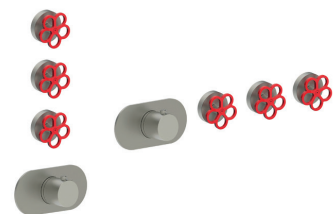

EXAMPLE OF CONFIGURATION - 3 OUTLETS