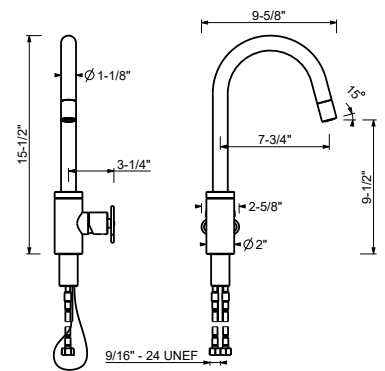

Matte Gun Metal PVD 20 P5 T553U **$ 3,174.00**

Brushed Stainless Steel - 20 93 T553U09 $ 2,410.00

Red Brushed Stainless steel 20 93 T553U $ 2,410.00