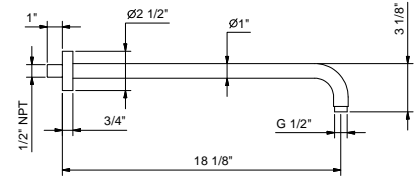

**8059U**

**18" Wall-mount shower arm**

- Round escutcheon
- Curved angle
- 1/2" NPT male connection

Matte Gun Metal PVD 81 P5 8059U

**Brushed Stainless steel 81 93 8059U**

**OPTIONAL: Built-in part**

**W046U** 91 00 W046U