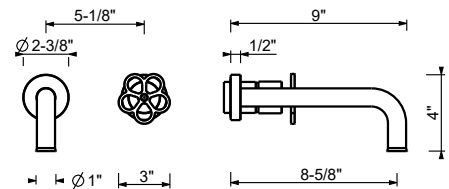

T513BU

Trim

Matte Gun Metal PVD 20 P5 T513BU

Brushed Stainless Steel -20 93 T513BU09
Red
Brushed Stainless steel 20 93 T513BU