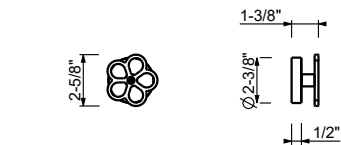

Trim

Matte Gun Metal PVD 20 P5 T791BU

Brushed Stainless Steel - 20 93 T791BU09 Red

Brushed Stainless steel 20 93 T791BU