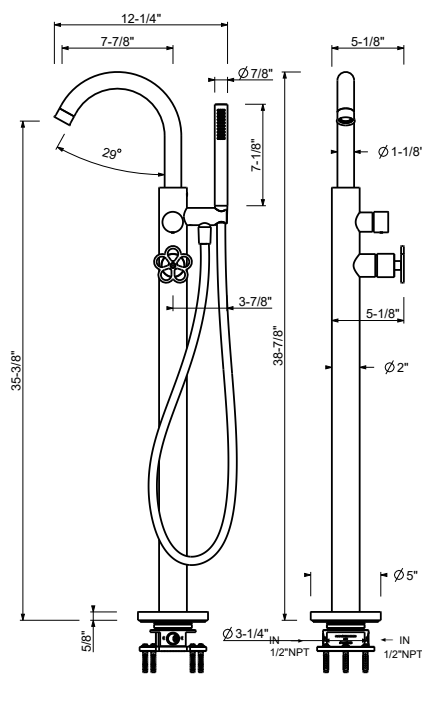

R080AU

Rough

44 00 R080AU