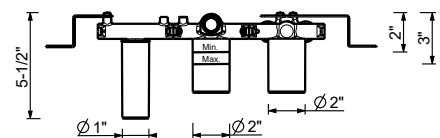

Rough

44 00 R084AU