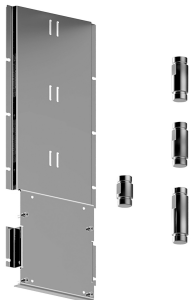

EXAMPLE OF CONFIGURATION - 1 OUTLET

EXAMPLE OF CONFIGURATION - 2 OUTLETS

91 00 W213U

**W214U**

**OPTIONAL - Easy Fix System**

- Includes backplate and connections
- Suitable for vertical and horizontal installation
- **3 outlets:** D400AU + (3) D391AU