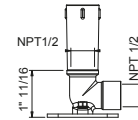

**8059U**

**18" Wall-mount shower arm**

- Round escutcheon
- Curved angle
- 1/2" NPT male connection

Matte Gun Metal PVD 81 P5 8059U

**Brushed Stainless steel 81 93 8059U**

**OPTIONAL: Built-in part**

**W046U** 91 00 W046U