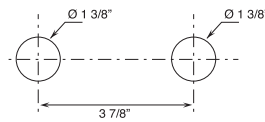

### HOLE SIZE GUIDELINES:

- Single-hole washbasin and bidet mixers.

- Two-hole washbasin mixers.

- Three-hole washbasin mixers.

The 3/4" thermostatic shower mixer is available with integrated volume controls in these versions: