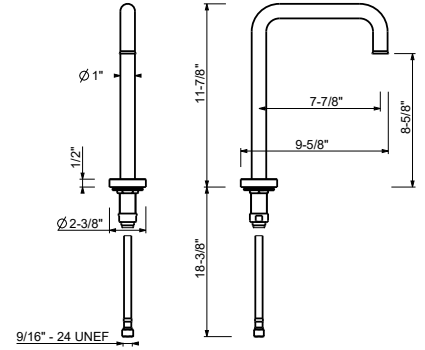

44 00 M063AU

**Z355U**

**Deck-mount washbasin spout**

- 7 7/8" spout projection
- 1/2" NPT inlet
- Water flow restricted to 1.2 gpm

Matte Gun Metal PVD 20 P5 Z355U

**Brushed Stainless steel 20 93 Z355U**

**Z356U**