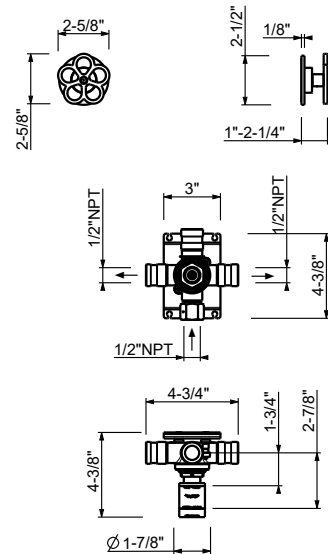

2-Way diverter with integrated volume control

- For remote installation
- 1/2" NPT inlets and outlets
- Accessible shut-off valves and filters
- Flow rate: 8.9 gpm @ 60 psi (primary outlet)
- Flow rate: 7.6 gpm @ 60 psi (secondary outlet)

To be used with thermostatic mixer T700BU+D400AU

T776BU

Trim
Matte Gun Metal PVD 20 P5 T776BU

Brushed Stainless Steel - 20 93 T776BU09
Red
Brushed Stainless steel 20 93 T776BU

D376AU

Rough
19 00 D376AU