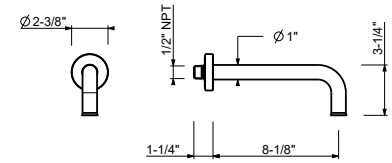

Z356U

Wall-mount washbasin spout

- 8 5/8" spout projection
- Round escutcheon
- 1/2" NPT male connection
- Water flow restricted to 1.2 gpm

Matte Gun Metal PVD 20 P5 Z356U

Brushed Stainless steel 20 93 Z356U