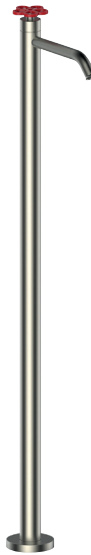

\* For spare parts, accessories, miscellaneous items and extensions please refer to the dedicated sections

1/4 TURN CERAMIC DISC CARTRIDGE

**Three-hole washbasin mixer**

*\_7 7/8" spout projection*

**T407WU**  
WITHOUT DRAIN

**Wall-mount washbasin mixer**

*\_8 5/8" spout projection*

**T413BU+R010AU**  
WITHOUT DRAIN

TRADITIONAL CARTRIDGE

**Single-control washbasin mixer**

*\_4 3/4" spout projection*

**T504WU**  
WITHOUT DRAIN

**Two-hole washbasin mixer**

*\_7 7/8" spout projection*

**T607WU**  
WITHOUT DRAIN

**Floor-mount single-control washbasin mixer**

*\_7 1/4" spout projection*

**T536BU+3336AU**  
WITHOUT DRAIN

**Single-control bidet mixer**

*\_5" spout projection*