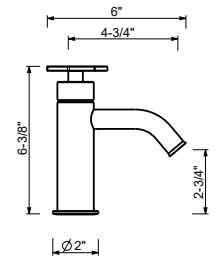

T504WU

Single-control washbasin mixer

- 4 3/4" spout projection
- Without drain
- Water flow restricted to 1.2 gpm
- Flexible supply lines included

Drain not included, please select W095U or W097U in the Miscellaneous Articles section.

Matte Gun Metal PVD 20 P5 T504WU

Brushed Stainless Steel -20 93 T504WU09
Red
Brushed Stainless steel 20 93 T504WU