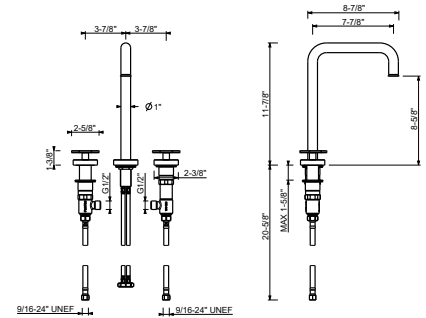

T407WU

Three-hole washbasin mixer

- 7 7/8" spout projection
- Without drain
- 1/4 turn ceramic disc cartridge
- Flexible supply lines included
- Water flow restricted to 1.2 gpm

Drain not included, please select W095U or W097U in the Miscellaneous Articles section.

Matte Gun Metal PVD 20 P5 T407WU

Brushed Stainless Steel -20 93 T407WU09 Red

Brushed Stainless steel 20 93 T407WU

Wall-mount three-hole washbasin mixer

- 8 5/8" spout projection
- Without drain
- 1/4 turn ceramic disc cartridge
- Water flow restricted to 1.2 gpm

Drain not included, please select W095U or W097U in the Miscellaneous Articles section.

T413BU

Trim

Matte Gun Metal PVD 20 P5 T413BU

Brushed Stainless Steel - 20 93 T413BU09 Red

Brushed Stainless steel 20 93 T413BU