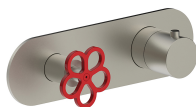

3/4" Thermostatic mixer with 2-way diverter

- Temperature control with safety override button at 100° F
- 3/4" NPT inlets, 1/2" outlets on rough
- Flow rate: 8.9 gpm @ 60 psi (primary outlet)
- Flow rate: 7.6 gpm @ 60 psi (secondary outlet)
- Anti-scald mechanism
- Watertight casing for added safety
- Accessible shut-off valves and filters
- For horizontal installation

T772BU

Trim

Matte Gun Metal PVD 20 P5 T772BU

Brushed Stainless Steel - 20 93 T772BU09
Red

Brushed Stainless steel 20 93 T772BU