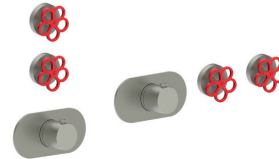

EXAMPLE OF CONFIGURATION - 2 OUTLETS