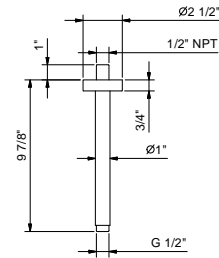

**8058U**

**10" Ceiling-mount shower arm**

- Round escutcheon
- 1/2" NPT male connection

Matte Gun Metal PVD 81 P5 8058U

**Brushed Stainless steel 81 93 8058U**

**OPTIONAL: Built-in part**

**W046U** 91 00 W046U