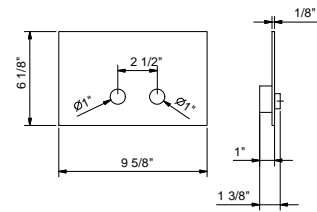

Matte Gun Metal PVD 91 P5 8402U

Brushed Stainless steel 91 93 8402U

8486U

Double-function hydrobrush

- For toilet cleaning
- For personal care if used with a shower mixer
- Water plug with shower holder
- Stop valve
- Round backplate
- 47 1/4" Vinyl hose
- 1/2" NPT male connection
- 1.70 GPM @ 60 psi