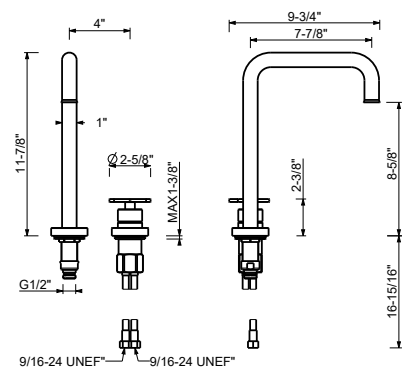

T607WU

Two-hole washbasin mixer with single-control

- 7 7/8" spout projection
- Without drain
- Flexible supply lines included
- Water flow restricted to 1.2 gpm

Drain not included, please select W095U or W097U in the Miscellaneous Articles section.

Matte Gun Metal PVD 20 P5 T607WU

Brushed Stainless Steel -20 93 T607WU09
Red
Brushed Stainless steel 20 93 T607WU