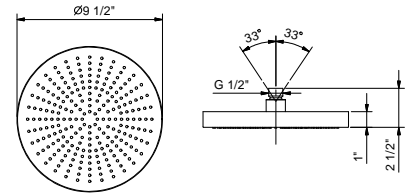

**T560AU**

**Rough**

20 00 T560AU

**8053U**

**9 1/2" Round showerhead**

- Stainless steel
- Anti-limescale membrane
- Water flow restricted to 2.5 gpm

Matte Gun Metal PVD 81 P5 8053U

**Brushed Stainless steel 81 93 8053U**