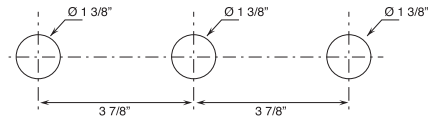

### HOLE SIZE GUIDELINES:

- Single-hole washbasin and bidet mixers.

- Two-hole washbasin mixers.

- Three-hole washbasin mixers.

The 3/4" thermostatic shower mixer is available with integrated volume controls in these versions: