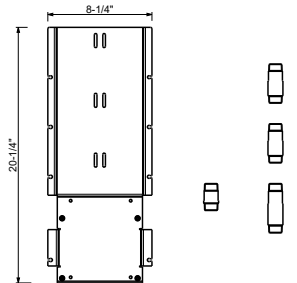

EXAMPLE OF CONFIGURATION - 1 OUTLET

EXAMPLE OF CONFIGURATION - 2 OUTLETS

91 00 W213U

**W214U**

**OPTIONAL - Easy Fix System**

- Includes backplate and connections
- Suitable for vertical and horizontal installation
- **3 outlets:** D400AU + (3) D391AU