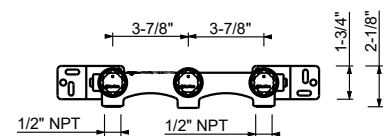

T413BU

Trim

Matte Gun Metal PVD 20 P5 T413BU

Brushed Stainless Steel - 20 93 T413BU09 Red

Brushed Stainless steel 20 93 T413BU