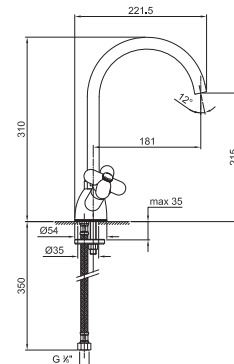

€ 2.065,00

R151

lead ϕ free

Sink mixer

- spout projection 21,5 cm
- handles
- turning spout
- detached one jet pull-out handshower with on/off push button
- 4-hole
- flow restrictor 8 l/min at 3 bar
- 90° ceramic cartridge
- flexible supply lines
- WITHOUT WASTE

3051Flead ϕ free**Single-hole sink mixer**

- spout projection 24 cm
- handle
- flow restrictor 8 l/min at 3 bar
- flexible supply lines
- WITHOUT WASTE

Chrome	31 02 3051F
Polished Nickel PVD	31 95 3051F
Matt Gun Metal PVD	31 P5 3051F
Matt British Gold PVD	31 P6 3051F
Matt Copper PVD	31 P9 3051F
Deep Black PVD	31 S1 3051F
Pure Brass PVD	31 Q7 3051F
Raw Metal PVD	31 Q8 3051F
Brushed Stainless Steel	31 93 3051F

I BALOCCHI

0550F**Single-hole sink mixer**

- spout projection 18 cm
- handles
- turning spout
- flow restrictor 8 l/min at 3 bar
- flexible supply lines
- WITHOUT WASTE

Matt Black	60 13 0550F
Matt White	60 29 0550F
Red - Chrome	60 06 0550F02
RAL Colour on request *	60 _ 0550F

SAILING

J051lead ϕ free**Sink mixer**

- spout projection 15 cm
- handles
- turning spout
- detached one jet pull-out handshower with on/off push button
- 4-hole
- flow restrictor 8 l/min at 3 bar
- 90° ceramic cartridge
- flexible supply lines
- WITHOUT WASTE