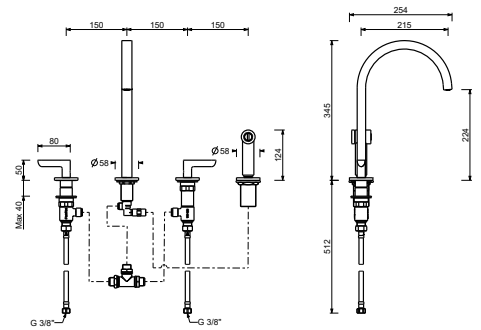

R551

lead ϕ free

Three-hole kitchen mixer

- spout projection 21,5 cm
- handle
- turning spout
- detached one jet pull-out handshower with on/off push button
- 3-hole
- flow restrictor 8 l/min at 3 bar
- flexible supply lines
- WITHOUT WASTE

€ 2.065,00

R151

lead ϕ free

Sink mixer

- spout projection 21,5 cm
- handles
- turning spout
- detached one jet pull-out handshower with on/off push button
- 4-hole
- flow restrictor 8 l/min at 3 bar
- 90° ceramic cartridge
- flexible supply lines
- WITHOUT WASTE

3051Flead ϕ free**Single-hole sink mixer**

- spout projection 24 cm
- handle
- flow restrictor 8 l/min at 3 bar
- flexible supply lines
- WITHOUT WASTE

Chrome	31 02 3051F
Polished Nickel PVD	31 95 3051F
Matt Gun Metal PVD	31 P5 3051F
Matt British Gold PVD	31 P6 3051F
Matt Copper PVD	31 P9 3051F
Deep Black PVD	31 S1 3051F
Pure Brass PVD	31 Q7 3051F
Raw Metal PVD	31 Q8 3051F
Brushed Stainless Steel	31 93 3051F

I BALOCCHI

0550F**Single-hole sink mixer**

- spout projection 18 cm
- handles
- turning spout
- flow restrictor 8 l/min at 3 bar
- flexible supply lines
- WITHOUT WASTE

Matt Black	60 13 0550F
Matt White	60 29 0550F
Red - Chrome	60 06 0550F02
RAL Colour on request *	60 _ 0550F