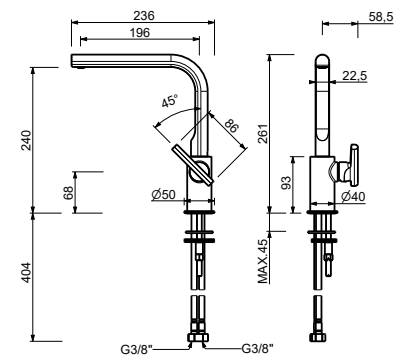

Single-hole sink mixer

- spout projection 19,5 cm
- handle
- turning spout
- flow restrictor 8 l/min at 3 bar
- flexible supply lines
- WITHOUT WASTE

Matt Gun Metal PVD
Matt British Gold PVD
Deep Black PVD

67 P5 J355F
67 P6 J355F
67 S1 J355F