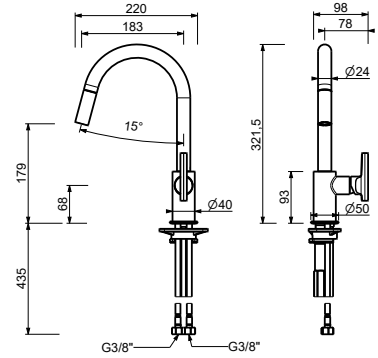

I BALOCCHI

0550F**Single-hole sink mixer**

- spout projection 18 cm
- handles
- turning spout
- flow restrictor 8 l/min at 3 bar
- flexible supply lines
- WITHOUT WASTE

Matt Black	60 13 0550F
Matt White	60 29 0550F
Red - Chrome	60 06 0550F02
RAL Colour on request *	60 _ 0550F

SAILING

J051lead ϕ free**Sink mixer**

- spout projection 15 cm
- handles
- turning spout
- detached one jet pull-out handshower with on/off push button
- 4-hole
- flow restrictor 8 l/min at 3 bar
- 90° ceramic cartridge
- flexible supply lines
- WITHOUT WASTE

Matt Gun Metal PVD	67 P5 J051
Matt British Gold PVD	67 P6 J051
Deep Black PVD	67 S1 J051

J352Flead ϕ free**Single-hole sink mixer**

- spout projection 18,5 cm
- handle
- turning spout
- one jet pull-out handshower
- flow restrictor 8 l/min at 3 bar
- flexible supply lines
- WITHOUT WASTE

Matt Gun Metal PVD
 Matt British Gold PVD
 Deep Black PVD

67 P5 J352F
 67 P6 J352F
 67 S1 J352F

**J355F**lead ϕ free**Single-hole sink mixer**

- spout projection 19,5 cm
- handle
- turning spout
- flow restrictor 8 l/min at 3 bar
- flexible supply lines
- WITHOUT WASTE