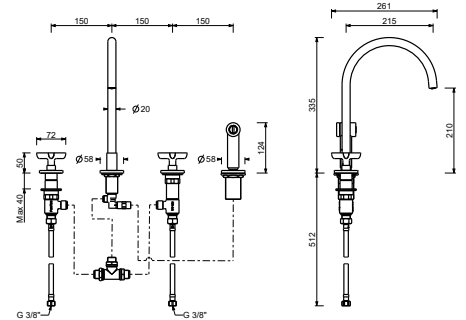

42 S1 1855F

Mokka PVD

42 S5 1855F

R051

lead ϕ free

Sink mixer

- spout projection 21,5 cm
- handles
- turning spout
- detached one jet pull-out handshower with on/off push button
- 4-hole
- flow restrictor 8 l/min at 3 bar
- 90° ceramic cartridge
- flexible supply lines
- WITHOUT WASTE

R551

lead ϕ free

Three-hole kitchen mixer

- spout projection 21,5 cm
- handle
- turning spout
- detached one jet pull-out handshower with on/off push button
- 3-hole
- flow restrictor 8 l/min at 3 bar
- flexible supply lines
- WITHOUT WASTE

€ 2.065,00

R151

lead ϕ free

Sink mixer

- spout projection 21,5 cm
- handles
- turning spout
- detached one jet pull-out handshower with on/off push button
- 4-hole
- flow restrictor 8 l/min at 3 bar
- 90° ceramic cartridge
- flexible supply lines
- WITHOUT WASTE

I BALOCCHI

0550F**Single-hole sink mixer**

- spout projection 18 cm
- handles
- turning spout
- flow restrictor 8 l/min at 3 bar
- flexible supply lines
- WITHOUT WASTE

Matt Black	60 13 0550F
Matt White	60 29 0550F
Red - Chrome	60 06 0550F02
RAL Colour on request *	60 _ 0550F