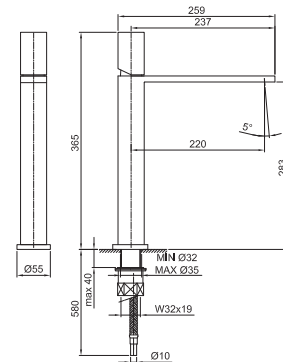

€ 2.065,00

R151

lead ϕ free

Sink mixer

- spout projection 21,5 cm
- handles
- turning spout
- detached one jet pull-out handshower with on/off push button
- 4-hole
- flow restrictor 8 l/min at 3 bar
- 90° ceramic cartridge
- flexible supply lines
- WITHOUT WASTE

3051Flead ϕ free**Single-hole sink mixer**

- spout projection 24 cm
- handle
- flow restrictor 8 l/min at 3 bar
- flexible supply lines
- WITHOUT WASTE

Chrome	31 02 3051F
Polished Nickel PVD	31 95 3051F
Matt Gun Metal PVD	31 P5 3051F
Matt British Gold PVD	31 P6 3051F
Matt Copper PVD	31 P9 3051F
Deep Black PVD	31 S1 3051F
Pure Brass PVD	31 Q7 3051F
Raw Metal PVD	31 Q8 3051F
Brushed Stainless Steel	31 93 3051F

I BALOCCHI

0550F**Single-hole sink mixer**

- spout projection 18 cm
- handles
- turning spout
- flow restrictor 8 l/min at 3 bar
- flexible supply lines
- WITHOUT WASTE

Matt Black	60 13 0550F
Matt White	60 29 0550F
Red - Chrome	60 06 0550F02
RAL Colour on request *	60 _ 0550F