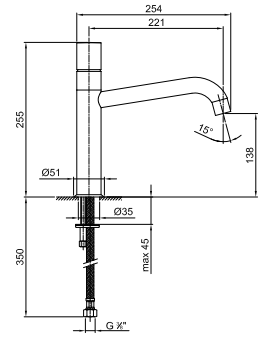

- spout projection 22 cm
- handle
- flow restrictor 8 l/min at 3 bar
- flexible supply lines
- WITHOUT WASTE

Chrome

50 02 1651F

1852F

Single-hole sink mixer

- spout projection 18,5 cm
- handle
- turning spout
- one jet pull-out handshower
- flow restrictor 8 l/min at 3 bar
- flexible supply lines
- WITHOUT WASTE

Deep Black PVD

42 S1 1852F

Mokka PVD

42 S5 1852F

1855F

Single-hole sink mixer

- spout projection 17,5 cm
- handle
- turning spout
- flow restrictor 8 l/min at 3 bar
- flexible supply lines
- WITHOUT WASTE

Chrome

42 S1 1855F

Mokka PVD

42 S5 1855F

R051

lead ϕ free

Sink mixer

- spout projection 21,5 cm
- handles
- turning spout
- detached one jet pull-out handshower with on/off push button
- 4-hole
- flow restrictor 8 l/min at 3 bar
- 90° ceramic cartridge
- flexible supply lines
- WITHOUT WASTE

R551

lead ϕ free

Three-hole kitchen mixer

- spout projection 21,5 cm
- handle
- turning spout
- detached one jet pull-out handshower with on/off push button
- 3-hole
- flow restrictor 8 l/min at 3 bar
- flexible supply lines
- WITHOUT WASTE