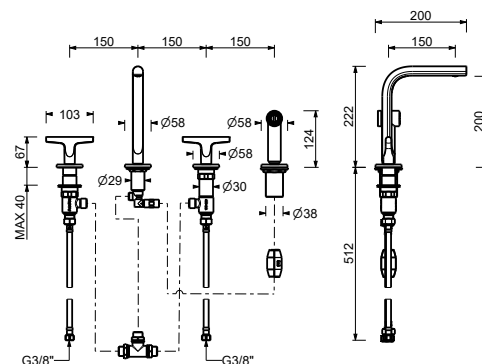

Sink mixer

- spout projection 15 cm
- handles
- turning spout
- detached one jet pull-out handshower with on/off push button
- 4-hole
- flow restrictor 8 l/min at 3 bar
- 90° ceramic cartridge
- flexible supply lines
- WITHOUT WASTE

Matt Gun Metal PVD	67 P5 J051
Matt British Gold PVD	67 P6 J051
Deep Black PVD	67 S1 J051