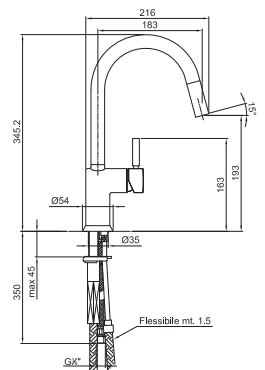

- spout projection 22 cm
- handle
- flow restrictor 8 l/min at 3 bar
- flexible supply lines
- WITHOUT WASTE

Chrome

50 02 1651F

1852F

Single-hole sink mixer

- spout projection 18,5 cm
- handle
- turning spout
- one jet pull-out handshower
- flow restrictor 8 l/min at 3 bar
- flexible supply lines
- WITHOUT WASTE

Deep Black PVD

42 S1 1852F

Mokka PVD

42 S5 1852F

1855F

Single-hole sink mixer

- spout projection 17,5 cm
- handle
- turning spout
- flow restrictor 8 l/min at 3 bar
- flexible supply lines
- WITHOUT WASTE

Chrome

42 S1 1855F

Mokka PVD

42 S5 1855F

R051

lead ϕ free

Sink mixer

- spout projection 21,5 cm
- handles
- turning spout
- detached one jet pull-out handshower with on/off push button
- 4-hole
- flow restrictor 8 l/min at 3 bar
- 90° ceramic cartridge
- flexible supply lines
- WITHOUT WASTE