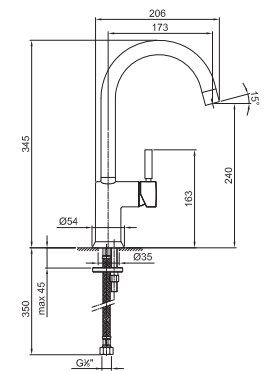

- spout projection 22 cm
- handle
- flow restrictor 8 l/min at 3 bar
- flexible supply lines
- WITHOUT WASTE

Chrome

50 02 1651F

1852F

Single-hole sink mixer

- spout projection 18,5 cm
- handle
- turning spout
- one jet pull-out handshower
- flow restrictor 8 l/min at 3 bar
- flexible supply lines
- WITHOUT WASTE

Deep Black PVD

42 S1 1852F

Mokka PVD

42 S5 1852F

1855F

Single-hole sink mixer

- spout projection 17,5 cm
- handle
- turning spout
- flow restrictor 8 l/min at 3 bar
- flexible supply lines
- WITHOUT WASTE

Chrome

42 S1 1855F

Mokka PVD

42 S5 1855F

R051

lead ϕ free

Sink mixer

- spout projection 21,5 cm
- handles
- turning spout
- detached one jet pull-out handshower with on/off push button
- 4-hole
- flow restrictor 8 l/min at 3 bar
- 90° ceramic cartridge
- flexible supply lines
- WITHOUT WASTE

R551

lead ϕ free

Three-hole kitchen mixer

- spout projection 21,5 cm
- handle
- turning spout
- detached one jet pull-out handshower with on/off push button
- 3-hole
- flow restrictor 8 l/min at 3 bar
- flexible supply lines
- WITHOUT WASTE