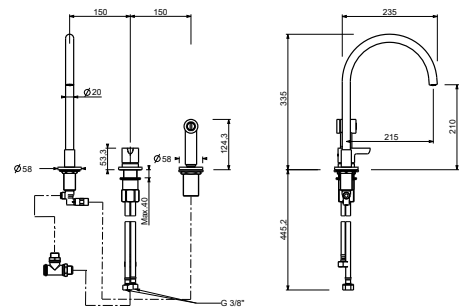

42 S1 1855F

Mokka PVD

42 S5 1855F

R051

lead ϕ free

Sink mixer

- spout projection 21,5 cm
- handles
- turning spout
- detached one jet pull-out handshower with on/off push button
- 4-hole
- flow restrictor 8 l/min at 3 bar
- 90° ceramic cartridge
- flexible supply lines
- WITHOUT WASTE

R551

lead ϕ free

Three-hole kitchen mixer

- spout projection 21,5 cm
- handle
- turning spout
- detached one jet pull-out handshower with on/off push button
- 3-hole
- flow restrictor 8 l/min at 3 bar
- flexible supply lines
- WITHOUT WASTE

€ 2.065,00

R151

lead ϕ free

Sink mixer

- spout projection 21,5 cm
- handles
- turning spout
- detached one jet pull-out handshower with on/off push button
- 4-hole
- flow restrictor 8 l/min at 3 bar
- 90° ceramic cartridge
- flexible supply lines
- WITHOUT WASTE