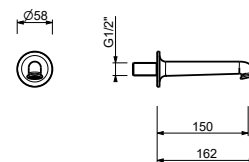

J741

Bocca vasca da parete

- interasse bocca 15 cm
- ingresso da 1/2"

Cromo	76 02 J741
Polished Nickel PVD	76 95 J741
Matt Gun Metal PVD	76 P5 J741
Mokka PVD	76 S5 J741
Brushed Steel Look PVD	76 92 J741