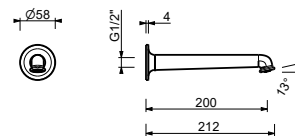

J741

Bocca vasca da parete

- interasse bocca 15 cm
- ingresso da 1/2"

Cromo	76 02 J741
Polished Nickel PVD	76 95 J741
Matt Gun Metal PVD	76 P5 J741
Mokka PVD	76 S5 J741
Brushed Steel Look PVD	76 92 J741

J745

Bocca vasca da parete

- interasse bocca 20 cm
- ingresso da 1/2"

Cromo	76 02 J745
Polished Nickel PVD	76 95 J745
Matt Gun Metal PVD	76 P5 J745
Mokka PVD	76 S5 J745
Brushed Steel Look PVD	76 92 J745