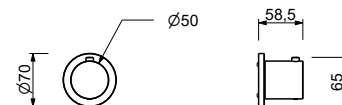

H700B

Parte esterna

Cromo	87 02 H700B
Polished Nickel PVD	87 95 H700B
Matt Gun Metal PVD	87 P5 H700B
Mokka PVD	87 S5 H700B
Brushed Steel Look PVD	87 92 H700B