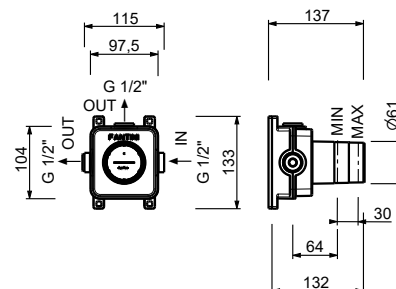

Rubinetto di arresto

- pulsante ON/OFF con regolazione di portata **serigrafia soffione**
- isolamento acustico
- per montaggio orizzontale e verticale
- ingressi da 1/2"

H790B

Parte esterna

Cromo	87 02 H790B
Polished Nickel PVD	87 95 H790B
Matt Gun Metal PVD	87 P5 H790B
Mokka PVD	87 S5 H790B
Brushed Steel Look PVD	87 92 H790B

H590A

Parte da incasso

44 00 H590A