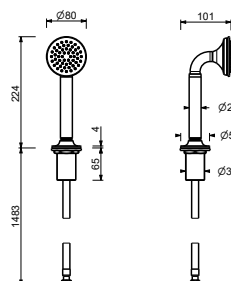

Z620

Set doccetta per bordo vasca

- doccetta FLORA
- flessibile 150 cm

Cromo	76 02 Z620
Polished Nickel PVD	76 95 Z620
Matt Gun Metal PVD	76 P5 Z620
Mokka PVD	76 S5 Z620
Brushed Steel Look PVD	76 92 Z620