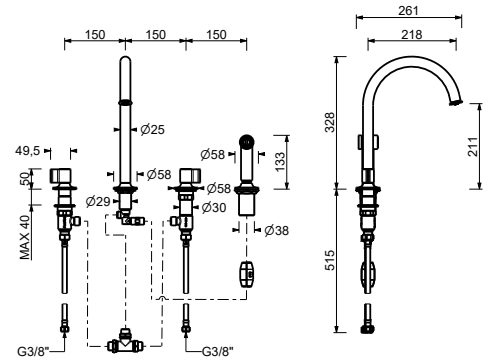

J551

lead ϕ free

Gruppo livello cucina

- **maniglie.1**
- interasse bocca 21,5 cm
- bocca girevole
- doccetta estraibile separata monogetto con pulsante di attivazione
- 4 fori
- limitatore di portata 8 l/min a 3 bar
- vitone ceramico 90°
- flessibili di alimentazione
- SENZA SCARICO

Cromo	76 02 J551
Polished Nickel PVD	76 95 J551
Matt Gun Metal PVD	76 P5 J551
Mokka PVD	76 S5 J551
Brushed Steel Look PVD	76 92 J551

J451

lead ϕ free

Gruppo livello cucina

- **maniglie.2**
- interasse bocca 21,5 cm
- bocca girevole
- doccetta estraibile separata monogetto con pulsante di attivazione
- 4 fori
- limitatore di portata 8 l/min a 3 bar
- vitone ceramico 90°
- flessibili di alimentazione
- SENZA SCARICO