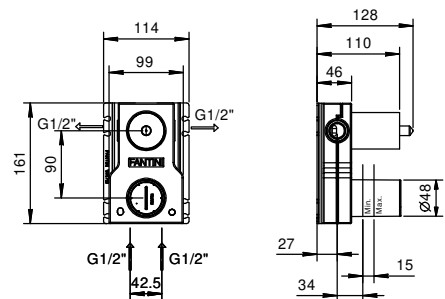

Built-in piece

44 00 M585A