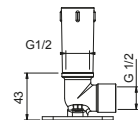

Shower arm

- 30 cm long
- round backplate
- wall-mount
- 1/2" inlet

Matt Gun Metal PVD	47 P5 8027
Pure Brass PVD	47 Q7 8027
Raw Metal PVD	47 Q8 8027

OPTIONAL: Built-in part for plasterboard

W046	91 00 W046