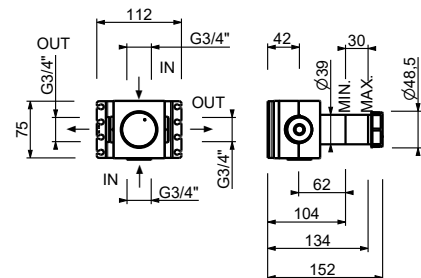

D491A

Built-in piece

19 00 D491A