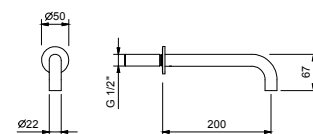

R080A

Built-in piece

44 00 R080A

TUB: spouts

8454

Wall-mount bathtub spout

- spout projection 20 cm
- 1/2" inlet

Matt Gun Metal PVD	47 P5 8454
Pure Brass PVD	47 Q7 8454
Raw Metal PVD	47 Q8 8454