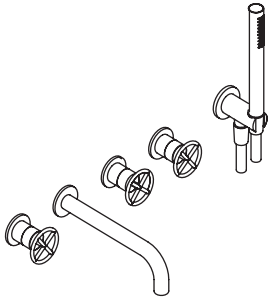

1/4 TURN CERAMIC DISC CARTRIDGE

Built-in bathtub mixer

_1/2" inlets
_spout projection 20 cm