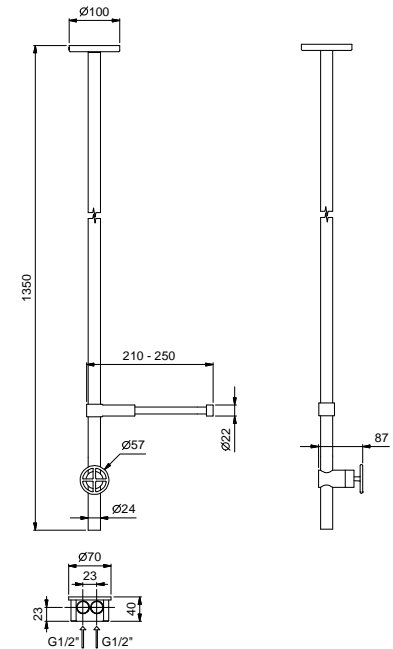

lead free

Ceiling-mount washbasin mixer

- spout length: 135 cm
- handle
- WITHOUT WASTE
- flow restrictor 5 l/min at 3 bar

P404B

External piece

Matt Gun Metal PVD	47 P5 P404B
Pure Brass PVD	47 Q7 P404B
Raw Metal PVD	47 Q8 P404B

P404A

Built-in piece

47 00 P404A