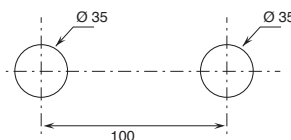

All washbasin and bidet mixers are fitted with 5 l/min **flow restrictors**.

- PROGRESSIVE CARTRIDGE MIXERS

By turning the mixer 90° anticlockwise the water flows gets **cold > warmer > hot**.

- TRADITIONAL CARTRIDGE MIXERS

The **water flow** can be adjusted by moving the handle backwards and forwards.

Temperature is controlled rotating the handle right or left.

BASINS HOLE SIZE:

- 2-hole washbasin mixer.

- 3-hole washbasin mixer.