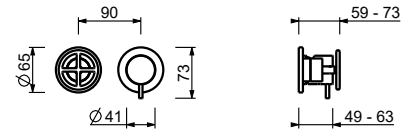

Built-in shower mixer

- handles
- **3-way** diverter with turning knob
- 1/2" inlets
- for horizontal installation only
- soundproof

P687B

External piece

Matt Gun Metal PVD	47 P5 P687B
Pure Brass PVD	47 Q7 P687B
Raw Metal PVD	47 Q8 P687B