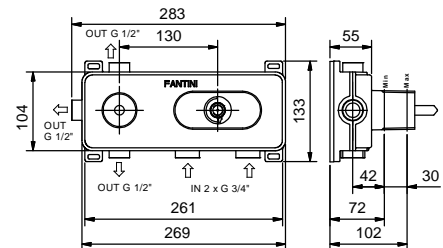

Built-in piece

19 00 D373A