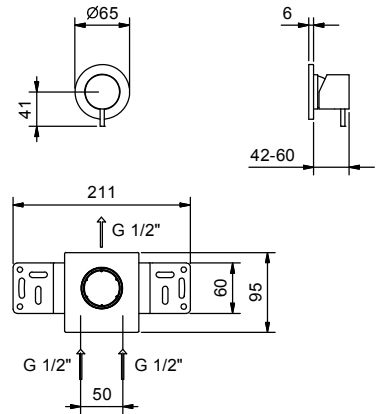

Built-in shower mixer

- handle
- no. 1 1/2" outlet
- 1/2" inlets
- soundproof

P063B

External piece

Matt Gun Metal PVD	47 P5 P063B
Pure Brass PVD	47 Q7 P063B
Raw Metal PVD	47 Q8 P063B