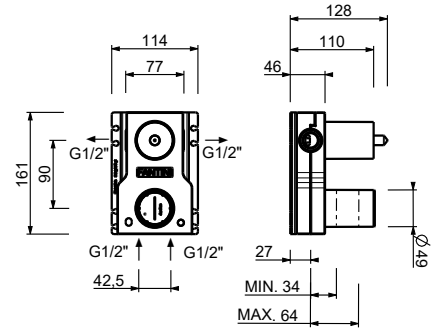

Built-in piece

44 00 M523A