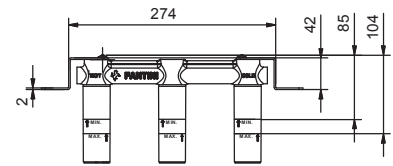

Built-in piece

44 00 R010A