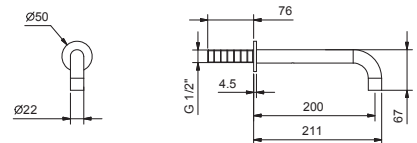

Matt Gun Metal PVD	47 P5 8443
Pure Brass PVD	47 Q7 8443
Raw Metal PVD	47 Q8 8443