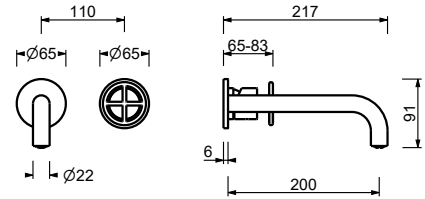

Wall-mount washbasin mixer

- spout projection 20 cm
- handle
- flow restrictor 5 l/min at 3 bar
- 1/2" inlets
- WITHOUT WASTE

P113B

External piece

Matt Gun Metal PVD	47 P5 P113B
Pure Brass PVD	47 Q7 P113B
Raw Metal PVD	47 Q8 P113B