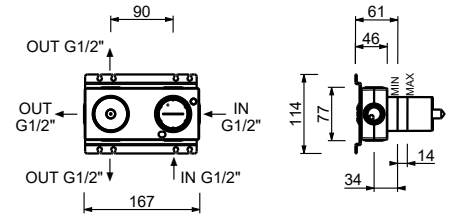

M687A

Built-in piece

44 00 M687A