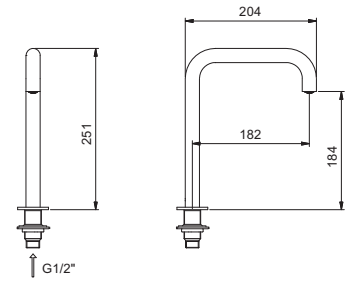

- spout projection 18,2 cm
- handle
- flow restrictor 5 l/min at 3 bar
- WITHOUT WASTE
- flexible supply lines

Matt Gun Metal PVD	47 P5 P107W
Pure Brass PVD	47 Q7 P107W
Raw Metal PVD	47 Q8 P107W

8441

lead \emptyset free

Deck-mount washbasin spout

- spout projection 18,2 cm
 - flow restrictor 5 l/min at 3 bar
 - WITHOUT WASTE
- NOTE: to be combined with art. P495 and P063B+M063A

Matt Gun Metal PVD	47 P5 8441
Pure Brass PVD	47 Q7 8441
Raw Metal PVD	47 Q8 8441