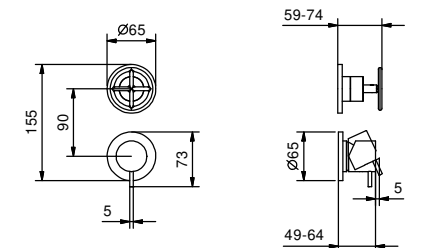

P687B

External piece

Matt Gun Metal PVD	47 P5 P687B
Pure Brass PVD	47 Q7 P687B
Raw Metal PVD	47 Q8 P687B