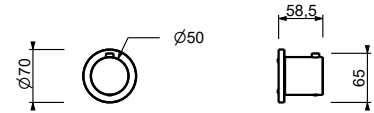

3/4" built-in thermostatic shower mixer

- handle
- 3/4" inlets
- soundproof
- without stop valve **to be ordered separately**

N.B. The mixer must always be ordered with either of the stop valves P390B+D491A

P500B

External piece

Matt Gun Metal PVD	47 P5 P500B
Pure Brass PVD	47 Q7 P500B
Raw Metal PVD	47 Q8 P500B