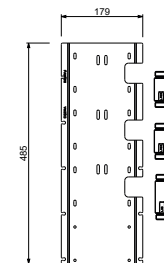

EXAMPLE OF COMBINATION - 1 OUTLET

EXAMPLE OF COMBINATION - 2 OUTLETS

91 00 W275

W276

OPTIONAL - Easy Fix System

- plate and connections:
- for an easy both horizontal and vertical installation of the thermostatic mixers:
 - to install art- H500A / D491A - **3 outlets**