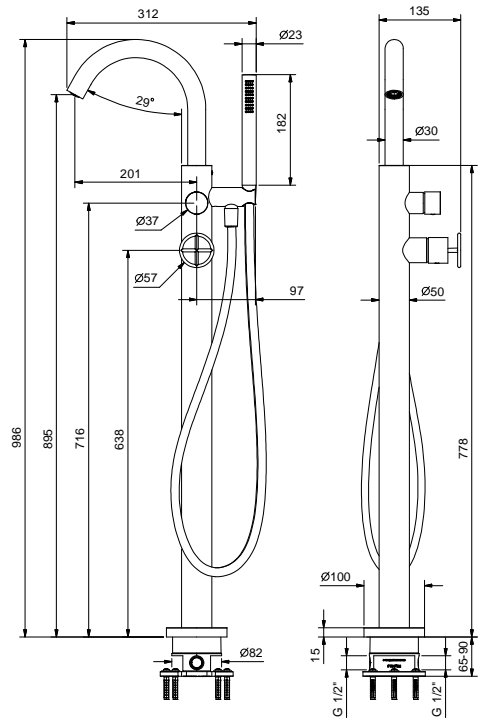

P080B+R080A

2 outlets

Built-in bathtub mixer

- spout projection 20 cm
- handles
- open/close handle with flow and temperature control
- FIT handshower
- water plug with showerholder
- 150 cm PVC flexible
- 90° ceramic cartridge
- 1/2" inlets

- spout projection 18,2 cm
- handles
- 5-hole
- open/close handle with flow and temperature control
- FIT handshower
- 150 cm flexible
- 90° ceramic cartridge
- 1/2" inlets
- flexible supply lines

Matt Gun Metal PVD	47 P5 P065
Pure Brass PVD	47 Q7 P065
Raw Metal PVD	47 Q8 P065

Floor-mount bathtub mixer

- spout projection 20,1 cm
- handle
- FIT handshower
- handshower holder
- 150 cm flexible
- 1/2" inlets
- on foot

P080B

External piece

Matt Gun Metal PVD	47 P5 P080B
Pure Brass PVD	47 Q7 P080B
Raw Metal PVD	47 Q8 P080B

R080A

Built-in piece

44 00 R080A

TUB: spouts

8454

Wall-mount bathtub spout

- spout projection 20 cm
- 1/2" inlet

Matt Gun Metal PVD	47 P5 8454
Pure Brass PVD	47 Q7 8454
Raw Metal PVD	47 Q8 8454