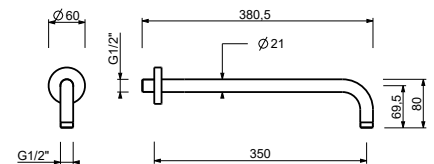

Shower arm

- 35 cm long
- round backplate
- wall-mount
- 1/2" inlet

Matt Gun Metal PVD	47 P5 8137
Pure Brass PVD	47 Q7 8137
Raw Metal PVD	47 Q8 8137

OPTIONAL: Built-in part for plasterboard

W046	91 00 W046