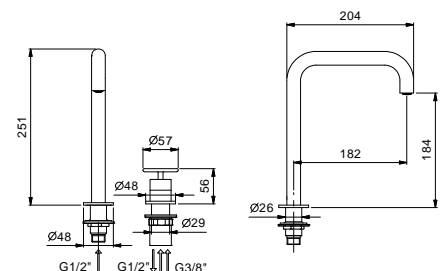

Matt Gun Metal PVD	47 P5 P107W
Pure Brass PVD	47 Q7 P107W
Raw Metal PVD	47 Q8 P107W