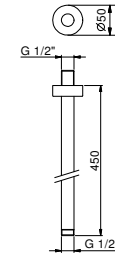

OPTIONAL: Built-in part for plasterboard

W046	91 00 W046
-------------	------------

8028

Shower arm

- 45 cm long
- round backplate
- wall-mount
- 1/2" inlet

Matt Gun Metal PVD	47 P5 8028
Pure Brass PVD	47 Q7 8028
Raw Metal PVD	47 Q8 8028

OPTIONAL: Built-in part for plasterboard

W046	91 00 W046
-------------	------------

9236

Shower arm

- 25 cm long
- round backplate
- ceiling-mount
- 1/2" inlet

Matt Gun Metal PVD 47 P5 9236
 Pure Brass PVD 47 Q7 9236
 Raw Metal PVD 47 Q8 9236

9237

Shower arm

- 45 cm long
- round backplate
- ceiling-mount
- 1/2" inlet

Matt Gun Metal PVD 47 P5 9237
 Pure Brass PVD 47 Q7 9237
 Raw Metal PVD 47 Q8 9237

8093

Shower set

- FIT handshower
- water plug with showerholder
- round backplate
- 150 cm PVC flexible
- 1/2" inlet