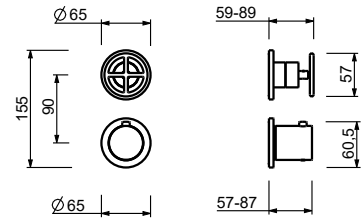

1/2" built-in thermostatic shower mixer

- handles
- with rosaces
- **2-way** diverter with turning knob
- 1/2" inlets
- soundproof
- for vertical installation only

P623B

External piece

Matt Gun Metal PVD	47 P5 P623B
Pure Brass PVD	47 Q7 P623B
Raw Metal PVD	47 Q8 P623B