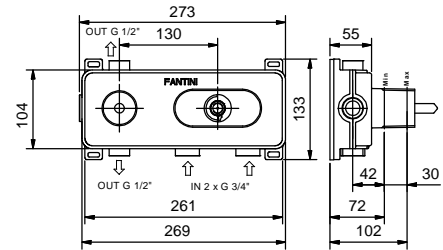

Built-in piece

19 00 D372A