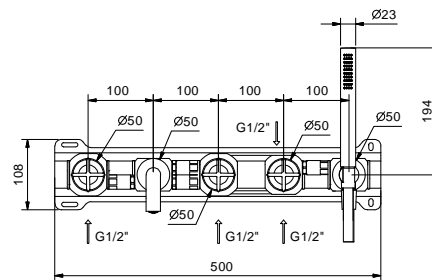

Built-in bathtub mixer

- spout projection 20 cm
- handles
- open/close handle with flow and temperature control
- FIT handshower
- water plug with showerholder
- 150 cm PVC flexible
- 90° ceramic cartridge
- 1/2" inlets

P019B

External piece

Matt Gun Metal PVD	47 P5 P019B
Pure Brass PVD	47 Q7 P019B
Raw Metal PVD	47 Q8 P019B