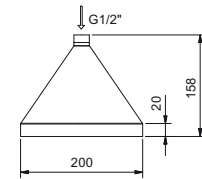

EXAMPLE OF COMBINATION - 3 OUTLETS

91 00 W276

8106

Rain showerhead

- Ø 20 cm
- flow restrictor 12 l/min at 3 bar
- anti-lime scale system
- 1/2" inlet
- check valve

NOTE: conditions necessary for the correct functioning: Min. Flow Rate: 12 l/min