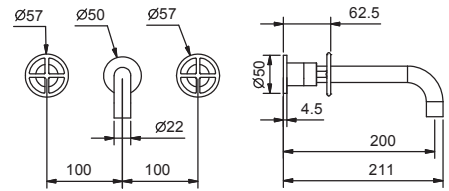

R010A

Built-in piece

44 00 R010A

lead  free

Wall-mount washbasin mixer

- spout projection 20 cm
- handles
- flow restrictor 5 l/min at 3 bar
- 90° ceramic cartridge
- 1/2" inlets
- WITHOUT WASTE

P013B

External piece