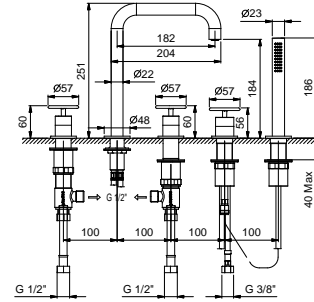

P080B+R080A

2 outlets

Built-in bathtub mixer

- spout projection 20 cm
- handles
- open/close handle with flow and temperature control
- FIT handshower
- water plug with showerholder
- 150 cm PVC flexible
- 90° ceramic cartridge
- 1/2" inlets

P019B

External piece

Matt Gun Metal PVD	47 P5 P019B
Pure Brass PVD	47 Q7 P019B
Raw Metal PVD	47 Q8 P019B

P019A

Built-in piece

47 00 P019A

Built-in bathtub mixer

- without spout
- handles
- open/close handle with flow and temperature control
- FIT handshower
- water plug with showerholder
- 150 cm PVC flexible
- 90° ceramic cartridge
- 1/2" inlets

- spout projection 18,2 cm
- handles
- 5-hole
- open/close handle with flow and temperature control
- FIT handshower
- 150 cm flexible
- 90° ceramic cartridge
- 1/2" inlets
- flexible supply lines

Matt Gun Metal PVD	47 P5 P065
Pure Brass PVD	47 Q7 P065
Raw Metal PVD	47 Q8 P065

Floor-mount bathtub mixer

- spout projection 20,1 cm
- handle
- FIT handshower
- handshower holder
- 150 cm flexible
- 1/2" inlets
- on foot

P080B

External piece

Matt Gun Metal PVD	47 P5 P080B
Pure Brass PVD	47 Q7 P080B
Raw Metal PVD	47 Q8 P080B