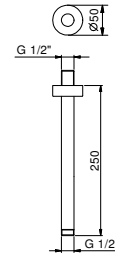

OPTIONAL: Built-in part for plasterboard

W046	91 00 W046
-------------	------------

8028

Shower arm

- 45 cm long
- round backplate
- wall-mount
- 1/2" inlet

Matt Gun Metal PVD	47 P5 8028
Pure Brass PVD	47 Q7 8028
Raw Metal PVD	47 Q8 8028

OPTIONAL: Built-in part for plasterboard

W046	91 00 W046
-------------	------------

9236

Shower arm

- 25 cm long
- round backplate
- ceiling-mount
- 1/2" inlet

Matt Gun Metal PVD 47 P5 9236
 Pure Brass PVD 47 Q7 9236
 Raw Metal PVD 47 Q8 9236

9237

Shower arm

- 45 cm long
- round backplate
- ceiling-mount
- 1/2" inlet

Matt Gun Metal PVD 47 P5 9237
 Pure Brass PVD 47 Q7 9237
 Raw Metal PVD 47 Q8 9237

8093

Shower set

- FIT handshower
- water plug with showerholder
- round backplate
- 150 cm PVC flexible
- 1/2" inlet