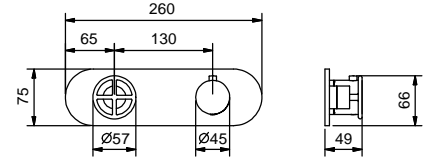

3/4" built-in thermostatic shower mixer

- handles
- **2-way** shut-off diverter with turning knob
- for horizontal installation only
- 3/4" inlets

P372B

External piece

Matt Gun Metal PVD	47 P5 P372B
Pure Brass PVD	47 Q7 P372B
Raw Metal PVD	47 Q8 P372B