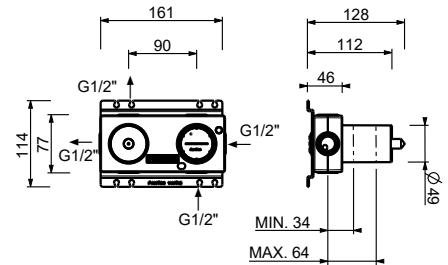

Built-in piece

44 00 M623A