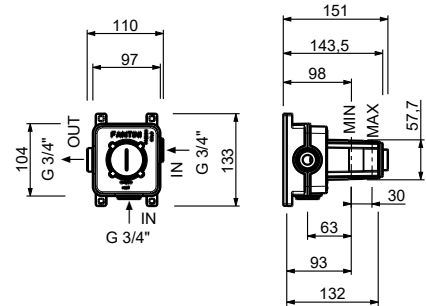

3/4" built-in thermostatic shower mixer

- handle
- 3/4" inlets
- soundproof
- without stop valve **to be ordered separately**

N.B. The mixer must always be ordered with either of the stop valves P390B+D491A

P500B

External piece

Matt Gun Metal PVD	47 P5 P500B
Pure Brass PVD	47 Q7 P500B
Raw Metal PVD	47 Q8 P500B

H500A

Built-in piece

44 00 H500A