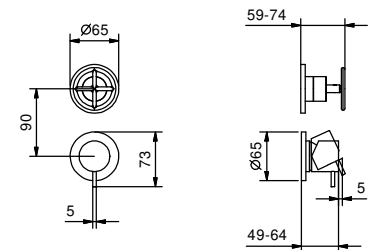

External piece

Matt Gun Metal PVD	47 P5 P685B
Pure Brass PVD	47 Q7 P685B
Raw Metal PVD	47 Q8 P685B