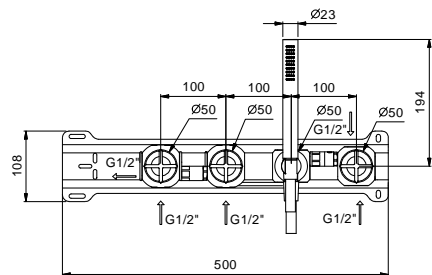

External piece

Matt Gun Metal PVD	47 P5 P017B
Pure Brass PVD	47 Q7 P017B
Raw Metal PVD	47 Q8 P017B