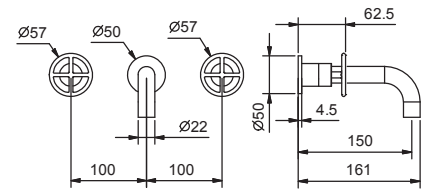

lead \emptyset free

Wall-mount washbasin mixer

- spout projection 15 cm
- handles
- flow restrictor 5 l/min at 3 bar
- 90° ceramic cartridge
- 1/2" inlets
- WITHOUT WASTE

P010B

External piece

Matt Gun Metal PVD 47 P5 P010B
 Pure Brass PVD 47 Q7 P010B
 Raw Metal PVD 47 Q8 P010B