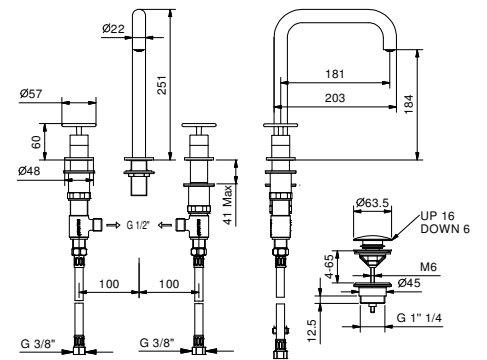

P007

lead \emptyset free

3-hole washbasin mixer

- spout projection 18,2 cm
- handles
- flow restrictor 5 l/min at 3 bar
- 90° ceramic cartridge
- flexible supply lines
- WITH pop-up WASTE

Matt Gun Metal PVD 47 P5 P007
 Pure Brass PVD 47 Q7 P007
 Raw Metal PVD 47 Q8 P007

lead \emptyset free

Wall-mount washbasin mixer

- spout projection 15 cm
- handles
- flow restrictor 5 l/min at 3 bar
- 90° ceramic cartridge
- 1/2" inlets
- WITHOUT WASTE

P010B

External piece

Matt Gun Metal PVD 47 P5 P010B
 Pure Brass PVD 47 Q7 P010B
 Raw Metal PVD 47 Q8 P010B