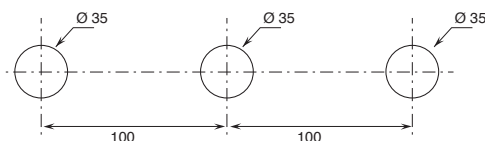

The **water flow** can be adjusted by moving the handle backwards and forwards.

Temperature is controlled rotating the handle right or left.

BASINS HOLE SIZE:

- 2-hole washbasin mixer.

- 3-hole washbasin mixer.