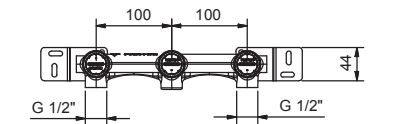

R010A

Built-in piece

44 00 R010A