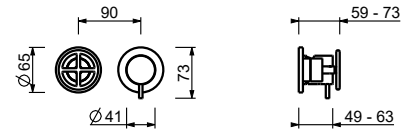

Built-in shower mixer

- handles
- **2-way** diverter with turning knob
- 1/2" inlets
- soundproof
- for horizontal installation only

P685B

External piece

Matt Gun Metal PVD	47 P5 P685B
Pure Brass PVD	47 Q7 P685B
Raw Metal PVD	47 Q8 P685B