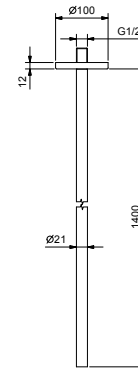

- spout length: 135 cm
- handle
- WITHOUT WASTE
- flow restrictor 5 l/min at 3 bar

P404B

External piece

Matt Gun Metal PVD	47 P5 P404B
Pure Brass PVD	47 Q7 P404B
Raw Metal PVD	47 Q8 P404B

P404A

Built-in piece

47 00 P404A

Extensions for art. P404B+P404A

Art. 8444 - 10 cm	Matt Gun Metal PVD	47 P5 8444
	Pure Brass PVD	47 Q7 8444
	Raw Metal PVD	47 Q8 8444
Art. 8445 - 20 cm	Matt Gun Metal PVD	47 P5 8445
	Pure Brass PVD	47 Q7 8445
	Raw Metal PVD	47 Q8 8445
Art. 8446 - 30 cm	Matt Gun Metal PVD	47 P5 8446
	Pure Brass PVD	47 Q7 8446
	Raw Metal PVD	47 Q8 8446
Art. 8447 - 40 cm	Matt Gun Metal PVD	47 P5 8447
	Pure Brass PVD	47 Q7 8447
	Raw Metal PVD	47 Q8 8447
Art. 8437 - 50 cm	Matt Gun Metal PVD	47 P5 8437
	Pure Brass PVD	47 Q7 8437
	Raw Metal PVD	47 Q8 8437
Art. 8448 - 60 cm	Matt Gun Metal PVD	47 P5 8448
	Pure Brass PVD	47 Q7 8448
	Raw Metal PVD	47 Q8 8448
Art. 8449 - 70 cm	Matt Gun Metal PVD	47 P5 8449
	Pure Brass PVD	47 Q7 8449
	Raw Metal PVD	47 Q8 8449
Art. 8450 - 80 cm	Matt Gun Metal PVD	47 P5 8450
	Pure Brass PVD	47 Q7 8450
	Raw Metal PVD	47 Q8 8450
Art. 8451 - 90 cm	Matt Gun Metal PVD	47 P5 8451
	Pure Brass PVD	47 Q7 8451
	Raw Metal PVD	47 Q8 8451
Art. 8438 - 100 cm	Matt Gun Metal PVD	47 P5 8438
	Pure Brass PVD	47 Q7 8438
	Raw Metal PVD	47 Q8 8438

P494

lead \emptyset free

Ceiling-mount washbasin spout

- spout length: 140 cm
 - flow restrictor 5 l/min at 3 bar
 - WITHOUT WASTE
- NOTE: to be combined with art. P495 and P063B+M063A

Matt Gun Metal PVD	47 P5 P494
Pure Brass PVD	47 Q7 P494
Raw Metal PVD	47 Q8 P494