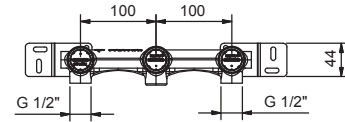

External piece

Matt Gun Metal PVD	47 P5 P013B
Pure Brass PVD	47 Q7 P013B
Raw Metal PVD	47 Q8 P013B