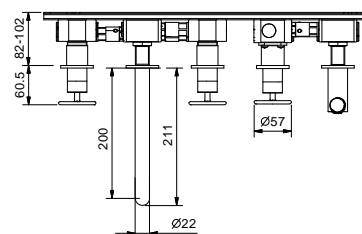

Built-in piece

47 00 P019A