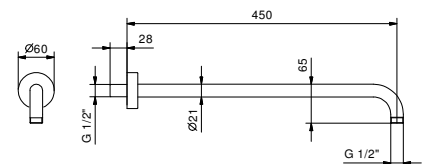

Shower arm

- 45 cm long
- round backplate
- wall-mount
- 1/2" inlet

Matt Gun Metal PVD	47 P5 8028
Pure Brass PVD	47 Q7 8028
Raw Metal PVD	47 Q8 8028

OPTIONAL: Built-in part for plasterboard

W046	91 00 W046