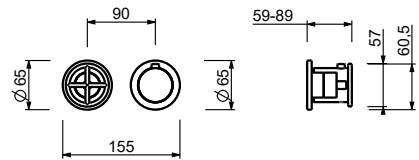

External piece

Matt Gun Metal PVD	47 P5 P623B
Pure Brass PVD	47 Q7 P623B
Raw Metal PVD	47 Q8 P623B