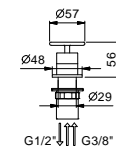

Matt Gun Metal PVD	47 P5 P495
Pure Brass PVD	47 Q7 P495
Raw Metal PVD	47 Q8 P495