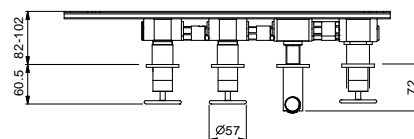

Built-in bathtub mixer

- spout projection 20 cm
- handles
- open/close handle with flow and temperature control
- FIT handshower
- water plug with showerholder
- 150 cm PVC flexible
- 90° ceramic cartridge
- 1/2" inlets

P019B

External piece

Matt Gun Metal PVD	47 P5 P019B
Pure Brass PVD	47 Q7 P019B
Raw Metal PVD	47 Q8 P019B

P019A

Built-in piece

47 00 P019A

Built-in bathtub mixer

- without spout
- handles
- open/close handle with flow and temperature control
- FIT handshower
- water plug with showerholder
- 150 cm PVC flexible
- 90° ceramic cartridge
- 1/2" inlets

P017B

External piece

Matt Gun Metal PVD	47 P5 P017B
Pure Brass PVD	47 Q7 P017B
Raw Metal PVD	47 Q8 P017B

P017A

Built-in piece

47 00 P017A