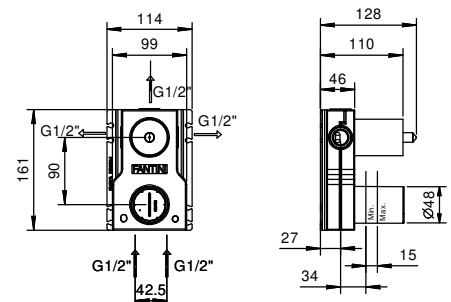

M587A

Built-in piece

44 00 M587A