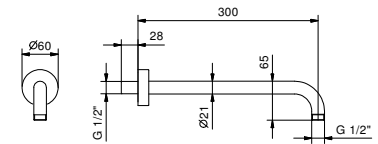

Shower arm

- 30 cm long
- round backplate
- wall-mount
- 1/2" inlet

Matt Gun Metal PVD	47 P5 8027
Pure Brass PVD	47 Q7 8027
Raw Metal PVD	47 Q8 8027

OPTIONAL: Built-in part for plasterboard

W046	91 00 W046