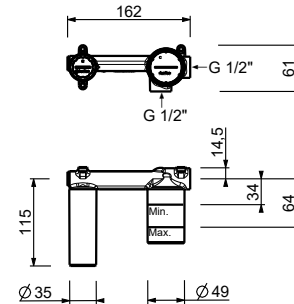

M111A

Built-in piece

44 00 M111A

BIDET : progressive cartridge

P008W

Single-hole bidet mixer

- spout projection 13,4 cm
- handle
- flow restrictor 5 l/min at 3 bar
- articulated aerator
- flexible supply lines
- WITHOUT WASTE