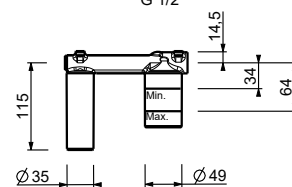

P110B

External piece

Matt Gun Metal PVD	47 P5 P110B
Pure Brass PVD	47 Q7 P110B
Raw Metal PVD	47 Q8 P110B

M111A

Built-in piece

44 00 M111A

Wall-mount washbasin mixer

- spout projection 20 cm
- handle
- flow restrictor 5 l/min at 3 bar
- 1/2" inlets
- WITHOUT WASTE