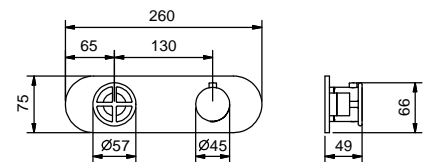

External piece

Matt Gun Metal PVD	47 P5 P373B
Pure Brass PVD	47 Q7 P373B
Raw Metal PVD	47 Q8 P373B