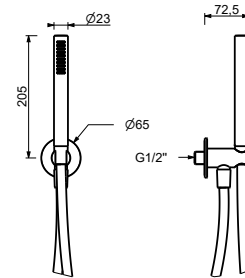

OPTIONAL: Built-in part for plasterboard

W046	91 00 W046
-------------	------------

8028

Shower arm

- 45 cm long
- round backplate
- wall-mount
- 1/2" inlet

Matt Gun Metal PVD	47 P5 8028
Pure Brass PVD	47 Q7 8028
Raw Metal PVD	47 Q8 8028

OPTIONAL: Built-in part for plasterboard

W046	91 00 W046
-------------	------------

9236

Shower arm

- 25 cm long
- round backplate
- ceiling-mount
- 1/2" inlet

Matt Gun Metal PVD 47 P5 9236
 Pure Brass PVD 47 Q7 9236
 Raw Metal PVD 47 Q8 9236

9237

Shower arm

- 45 cm long
- round backplate
- ceiling-mount
- 1/2" inlet

Matt Gun Metal PVD 47 P5 9237
 Pure Brass PVD 47 Q7 9237
 Raw Metal PVD 47 Q8 9237

8093

Shower set

- FIT handshower
- water plug with showerholder
- round backplate
- 150 cm PVC flexible
- 1/2" inlet