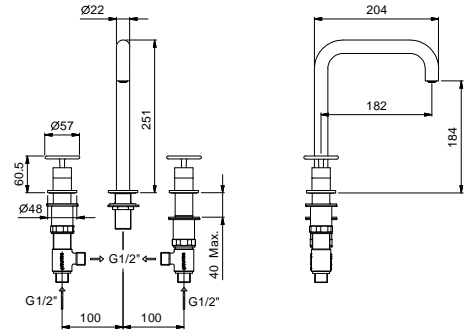

P007W

lead \emptyset free

3-hole washbasin mixer

- spout projection 18,2 cm
- handles
- flow restrictor 5 l/min at 3 bar
- 90° ceramic cartridge
- flexible supply lines
- WITHOUT WASTE

Matt Gun Metal PVD 47 P5 P007W
 Pure Brass PVD 47 Q7 P007W
 Raw Metal PVD 47 Q8 P007W

P007

lead \emptyset free

3-hole washbasin mixer

- spout projection 18,2 cm
- handles
- flow restrictor 5 l/min at 3 bar
- 90° ceramic cartridge
- flexible supply lines
- WITH pop-up WASTE

Matt Gun Metal PVD 47 P5 P007
 Pure Brass PVD 47 Q7 P007
 Raw Metal PVD 47 Q8 P007