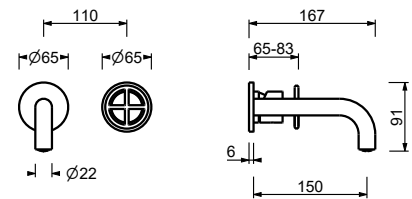

Wall-mount washbasin mixer

- spout projection 15 cm
- handle
- flow restrictor 5 l/min at 3 bar
- 1/2" inlets
- WITHOUT WASTE