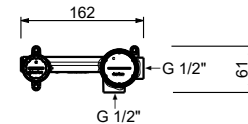

External piece

Matt Gun Metal PVD	47 P5 P110B
Pure Brass PVD	47 Q7 P110B
Raw Metal PVD	47 Q8 P110B