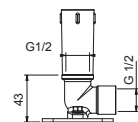

Shower arm

- 35 cm long
- round backplate
- wall-mount
- 1/2" inlet

Matt Gun Metal PVD	47 P5 8137
Pure Brass PVD	47 Q7 8137
Raw Metal PVD	47 Q8 8137

OPTIONAL: Built-in part for plasterboard

W046	91 00 W046