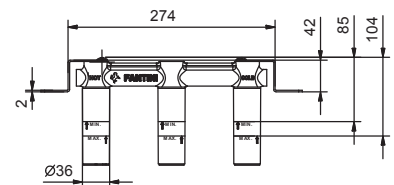

R010A

Built-in piece

44 00 R010A