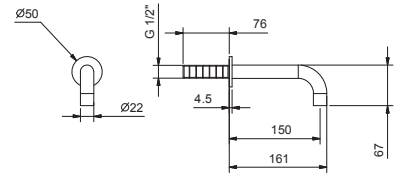

Matt Gun Metal PVD	47 P5 8442
Pure Brass PVD	47 Q7 8442
Raw Metal PVD	47 Q8 8442

8443

lead $\emptyset$ free

Wall-mount washbasin spout

1. spout projection 20 cm
   - flow restrictor 5 l/min at 3 bar
   - 1/2" inlet
2. NOTE: to be combined with art. P495 and P063B+M063A