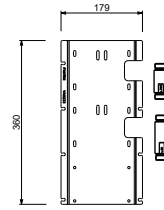

W275

OPTIONAL - Easy Fix System

1. plate and connections:
2. for an easy both horizontal and vertical installation of the thermostatic mixers:
   - to install art- H500A / D491A - **1 outlet**
   - to install art- H500A / D491A - **2 outlets**