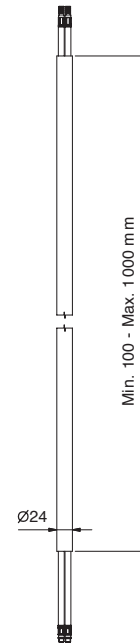

_spout length 135 cm

P404B+P404A
WITHOUT WASTE

2-hole washbasin mixer

_spout projection 18,2 cm

P107W
WITHOUT WASTE

Single-hole bidet mixer

_spout projection 13,4 cm

P008W
WITHOUT WASTE
P008
WITH WASTE

- spout length: 135 cm
- handle
- WITHOUT WASTE
- flow restrictor 5 l/min at 3 bar

P404B

External piece

Matt Gun Metal PVD	47 P5 P404B
Pure Brass PVD	47 Q7 P404B
Raw Metal PVD	47 Q8 P404B

P404A

Built-in piece

47 00 P404A

Extensions for art. P404B+P404A

Art. 8444 - 10 cm	Matt Gun Metal PVD	47 P5 8444
	Pure Brass PVD	47 Q7 8444
	Raw Metal PVD	47 Q8 8444
Art. 8445 - 20 cm	Matt Gun Metal PVD	47 P5 8445
	Pure Brass PVD	47 Q7 8445
	Raw Metal PVD	47 Q8 8445
Art. 8446 - 30 cm	Matt Gun Metal PVD	47 P5 8446
	Pure Brass PVD	47 Q7 8446
	Raw Metal PVD	47 Q8 8446
Art. 8447 - 40 cm	Matt Gun Metal PVD	47 P5 8447
	Pure Brass PVD	47 Q7 8447
	Raw Metal PVD	47 Q8 8447
Art. 8437 - 50 cm	Matt Gun Metal PVD	47 P5 8437
	Pure Brass PVD	47 Q7 8437
	Raw Metal PVD	47 Q8 8437
Art. 8448 - 60 cm	Matt Gun Metal PVD	47 P5 8448
	Pure Brass PVD	47 Q7 8448
	Raw Metal PVD	47 Q8 8448
Art. 8449 - 70 cm	Matt Gun Metal PVD	47 P5 8449
	Pure Brass PVD	47 Q7 8449
	Raw Metal PVD	47 Q8 8449
Art. 8450 - 80 cm	Matt Gun Metal PVD	47 P5 8450
	Pure Brass PVD	47 Q7 8450
	Raw Metal PVD	47 Q8 8450
Art. 8451 - 90 cm	Matt Gun Metal PVD	47 P5 8451
	Pure Brass PVD	47 Q7 8451
	Raw Metal PVD	47 Q8 8451
Art. 8438 - 100 cm	Matt Gun Metal PVD	47 P5 8438
	Pure Brass PVD	47 Q7 8438
	Raw Metal PVD	47 Q8 8438

P494

lead \emptyset free

Ceiling-mount washbasin spout

- spout length: 140 cm
 - flow restrictor 5 l/min at 3 bar
 - WITHOUT WASTE
- NOTE: to be combined with art. P495 and P063B+M063A

Matt Gun Metal PVD	47 P5 P494
Pure Brass PVD	47 Q7 P494
Raw Metal PVD	47 Q8 P494