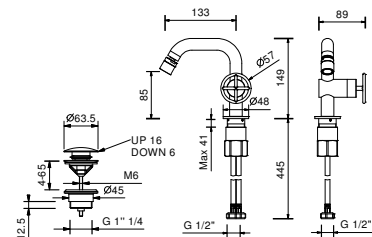

- spout length: 135 cm
- handle
- WITHOUT WASTE
- flow restrictor 5 l/min at 3 bar

P404B

External piece

Matt Gun Metal PVD	47 P5 P404B
Pure Brass PVD	47 Q7 P404B
Raw Metal PVD	47 Q8 P404B

P404A

Built-in piece

Single-hole bidet mixer

- spout projection 13,4 cm
- handle
- flow restrictor 5 l/min at 3 bar
- articulated aerator
- flexible supply lines
- WITHOUT WASTE

Matt Gun Metal PVD	47 P5 P008W
Pure Brass PVD	47 Q7 P008W
Raw Metal PVD	47 Q8 P008W

P008

Single-hole bidet mixer

- spout projection 13,4 cm
- handle
- flow restrictor 5 l/min at 3 bar
- articulated aerator
- flexible supply lines
- WITH pop-up WASTE

Matt Gun Metal PVD	47 P5 P008
Pure Brass PVD	47 Q7 P008
Raw Metal PVD	47 Q8 P008