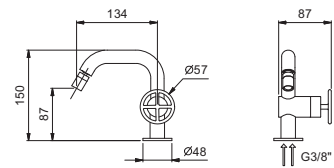

Single-hole bidet mixer

- spout projection 13,4 cm
- handle
- flow restrictor 5 l/min at 3 bar
- articulated aerator
- flexible supply lines
- WITHOUT WASTE

Matt Gun Metal PVD	47 P5 P008W
Pure Brass PVD	47 Q7 P008W
Raw Metal PVD	47 Q8 P008W