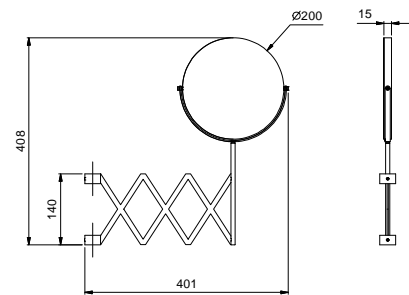

Matt Gun Metal PVD	47 P5 P404C
Pure Brass PVD	47 Q7 P404C
Raw Metal PVD	47 Q8 P404C

P495

lead $\emptyset$ free

Deck mounted mixer

- handle
- flexible supply lines

Matt Gun Metal PVD	47 P5 P495
Pure Brass PVD	47 Q7 P495
Raw Metal PVD	47 Q8 P495

P107W

lead $\emptyset$ free

2-hole washbasin mixer

- spout projection 18,2 cm
- handle
- flow restrictor 5 l/min at 3 bar
- WITHOUT WASTE
- flexible supply lines