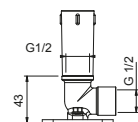

Shower arm

- 45 cm long
- round backplate
- wall-mount
- 1/2" inlet

Matt Gun Metal PVD	47 P5 8028
Pure Brass PVD	47 Q7 8028
Raw Metal PVD	47 Q8 8028

OPTIONAL: Built-in part for plasterboard

W046	91 00 W046