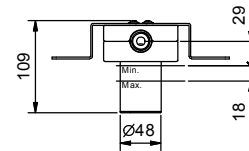

Built-in piece

44 00 M063A