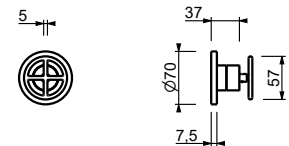

P390B

External piece

Matt Gun Metal PVD	47 P5 P390B
Pure Brass PVD	47 Q7 P390B
Raw Metal PVD	47 Q8 P390B