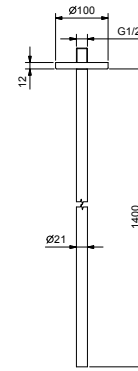

Wall-mount washbasin mixer
 _spout projection 20 cm

P013B+R010A
 WITHOUT WASTE

lead \varnothing free

Ceiling-mount washbasin mixer

- spout length: 135 cm
- handle
- WITHOUT WASTE
- flow restrictor 5 l/min at 3 bar

P404B

External piece

Matt Gun Metal PVD 47 P5 P404B

P404A

Built-in piece

47 00 P404A

Extensions for art. P404B+P404A

Art. 8444 - 10 cm	Matt Gun Metal PVD	47 P5 8444
Art. 8445 - 20 cm	Matt Gun Metal PVD	47 P5 8445
Art. 8446 - 30 cm	Matt Gun Metal PVD	47 P5 8446
Art. 8447 - 40 cm	Matt Gun Metal PVD	47 P5 8447
Art. 8437 - 50 cm	Matt Gun Metal PVD	47 P5 8437
Art. 8448 - 60 cm	Matt Gun Metal PVD	47 P5 8448
Art. 8449 - 70 cm	Matt Gun Metal PVD	47 P5 8449
Art. 8450 - 80 cm	Matt Gun Metal PVD	47 P5 8450
Art. 8451 - 90 cm	Matt Gun Metal PVD	47 P5 8451
Art. 8438 - 100 cm	Matt Gun Metal PVD	47 P5 8438

P494
lead free

Ceiling-mount washbasin spout

- spout length: 140 cm
- flow restrictor 5 l/min at 3 bar
- WITHOUT WASTE

NOTE: to be combined with art. P495 and P063B+M063A

Matt Gun Metal PVD

47 P5 P494

P404C