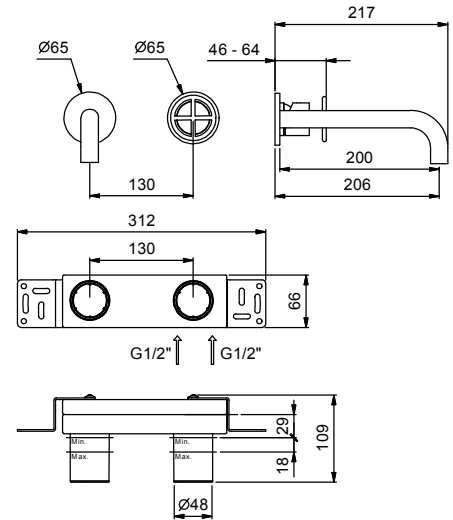

lead $\varnothing$ free

Wall-mount washbasin mixer

- spout projection 20 cm
- handle
- flow restrictor 5 l/min at 3 bar
- 1/2" inlets
- WITHOUT WASTE

P113B

External piece

Matt Gun Metal PVD 47 P5 P113B

M011A

Built-in piece

44 00 M011A

lead $\varnothing$ free

Wall-mount washbasin mixer

- spout projection 15 cm
- handle
- flow restrictor 5 l/min at 3 bar
- 1/2" inlets
- WITHOUT WASTE

P110B