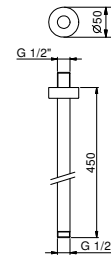

W046

91 00 W046

8028

Shower arm

- 45 cm long
- round backplate
- wall-mount
- 1/2" inlet

Matt Gun Metal PVD

47 P5 8028

OPTIONAL: Built-in part for plasterboard

W046

91 00 W046

9236

Shower arm

- 25 cm long
- round backplate
- ceiling-mount
- 1/2" inlet

Matt Gun Metal PVD

47 P5 9236

9237

Shower arm

- 45 cm long
- round backplate
- ceiling-mount
- 1/2" inlet

Matt Gun Metal PVD

47 P5 9237

8093

Shower set

- FIT handshower
- water plug with showerholder
- round backplate
- 150 cm PVC flexible
- 1/2" inlet