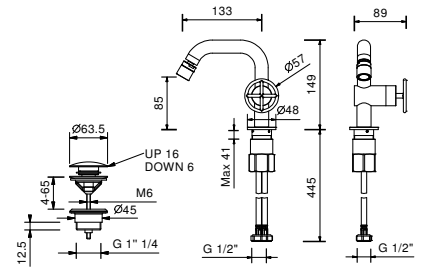

P008W

Single-hole bidet mixer

- spout projection 13,4 cm
- handle
- flow restrictor 5 l/min at 3 bar
- articulated aerator
- flexible supply lines
- WITHOUT WASTE

Matt Gun Metal PVD

47 P5 P008W

P008

Single-hole bidet mixer

- spout projection 13,4 cm
- handle
- flow restrictor 5 l/min at 3 bar
- articulated aerator
- flexible supply lines
- WITH pop-up WASTE

Matt Gun Metal PVD

47 P5 P008

TRADITIONAL CARTRIDGE

Built-in shower mixer