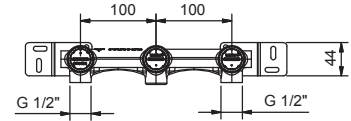

lead ϕ free

Wall-mount washbasin mixer

- spout projection 20 cm
- handles
- flow restrictor 5 l/min at 3 bar
- 90° ceramic cartridge
- 1/2" inlets
- WITHOUT WASTE

P013B

External piece

Matt Gun Metal PVD 47 P5 P013B

R010A

Built-in piece

44 00 R010A