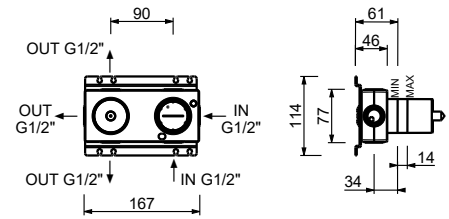

M687A

Built-in piece

44 00 M687A