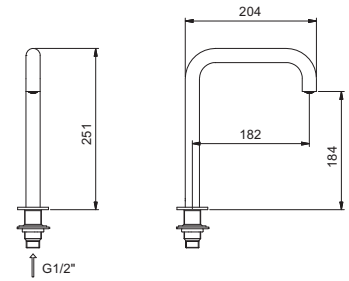

Mirror

- Ø 20 cm
- 2X magnification
- with fixed pantograph

NOTE: The mirror must always be ordered with the mixer P404B+P404A.

Matt Gun Metal PVD

47 P5 P404C

P495
lead free

Deck mounted mixer

- handle
- flexible supply lines

Matt Gun Metal PVD

47 P5 P495

P107W
lead free

2-hole washbasin mixer

- spout projection 18,2 cm
- handle
- flow restrictor 5 l/min at 3 bar
- WITHOUT WASTE
- flexible supply lines

Matt Gun Metal PVD

47 P5 P107W

8441
lead \emptyset free

Deck-mount washbasin spout

- spout projection 18,2 cm
- flow restrictor 5 l/min at 3 bar
- WITHOUT WASTE

NOTE: to be combined with art. P495 and P063B+M063A

Matt Gun Metal PVD 47 P5 8441