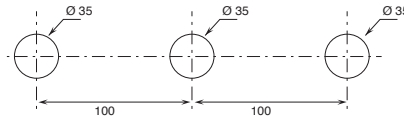

Technical information

The FONTANE BIANCHE mixers are supplied WITH HANDLE.

All washbasin and bidet mixers are fitted with 5 l/min **flow restrictors**.

- PROGRESSIVE CARTRIDGE MIXERS

By turning the mixer 180° anticlockwise the water flow gets **cold > warmer > hot**.

- TRADITIONAL CARTRIDGE MIXERS

Water flow is controlled operating the handle up and down.

Temperature is controlled rotating the handle right or left.

BASINS HOLE SIZE:

- 2-hole washbasin mixer.

- 3-hole washbasin mixer.

The built-in 3/4" thermostatic shower mixer is available:

- art. P331B+D331A - 1 outlet

- art. P372B+D372A - 2 outlets

- art. P373B+D373A - 3 outlets

EXAMPLE:

art. P373B+D373A

a) shut-off rotating diverter - By rotating the diverter knob from centre to right clockwise, one opens the first outlet, shuts off at the centre and rotating left opens the second and third outlets in a sequence.

b) temperature control.

Base materials:

- Brass

P5 Matt Gun Metal PVD