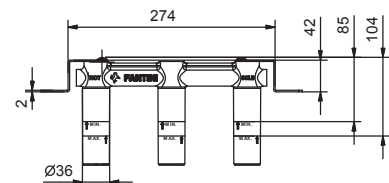

R010A

Built-in piece

44 00 R010A