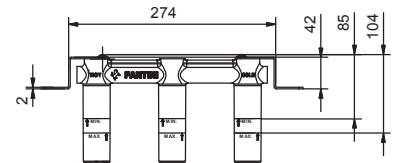

lead ϕ free

Wall-mount washbasin mixer

- spout projection 20 cm
- handles
- flow restrictor 5 l/min at 3 bar
- 90° ceramic cartridge
- 1/2" inlets
- WITHOUT WASTE

P013B

External piece

Matt Gun Metal PVD 47 P5 P013B

R010A

Built-in piece

44 00 R010A