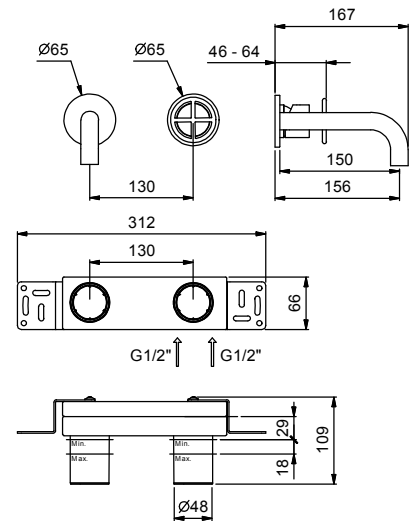

- spout projection 20 cm
- handle
- flow restrictor 5 l/min at 3 bar
- 1/2" inlets
- WITHOUT WASTE

P113B

External piece

Matt Gun Metal PVD 47 P5 P113B

M011A

Built-in piece

44 00 M011A

lead \varnothing free

Wall-mount washbasin mixer

- spout projection 15 cm
- handle
- flow restrictor 5 l/min at 3 bar
- 1/2" inlets
- WITHOUT WASTE

P110B

External piece

Matt Gun Metal PVD 47 P5 P110B

M011A

Built-in piece

44 00 M011A