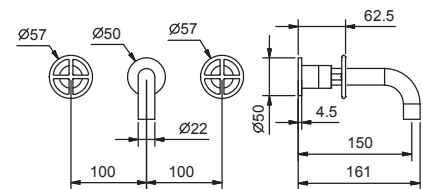

47 P5 P007

lead \emptyset free

Wall-mount washbasin mixer

- spout projection 15 cm
- handles
- flow restrictor 5 l/min at 3 bar
- 90° ceramic cartridge
- 1/2" inlets
- WITHOUT WASTE

P010B

External piece

Matt Gun Metal PVD

47 P5 P010B

R010A

Built-in piece

44 00 R010A

lead ϕ free

Wall-mount washbasin mixer

- spout projection 20 cm
- handles
- flow restrictor 5 l/min at 3 bar
- 90° ceramic cartridge
- 1/2" inlets
- WITHOUT WASTE