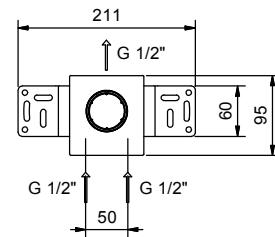

Built-in shower mixer

- handle
- no. 1 1/2" outlet
- 1/2" inlets
- soundproof

P063B

External piece

Matt Gun Metal PVD 47 P5 P063B

M063A

Built-in piece

44 00 M063A

Built-in shower mixer

- handles
- **2-way** diverter with turning knob
- 1/2" inlets
- soundproof
- for vertical installation only

P685B