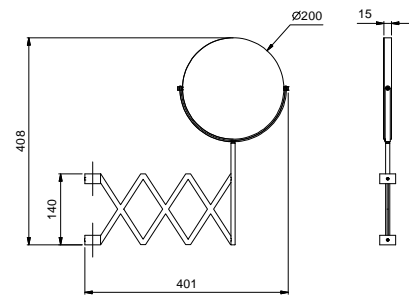

P494
lead free

Ceiling-mount washbasin spout

- spout length: 140 cm
- flow restrictor 5 l/min at 3 bar
- WITHOUT WASTE

NOTE: to be combined with art. P495 and P063B+M063A

Matt Gun Metal PVD

47 P5 P494

P404C

Mirror

- Ø 20 cm
- 2X magnification
- with fixed pantograph

NOTE: The mirror must always be ordered with the mixer P404B+P404A.

Matt Gun Metal PVD

47 P5 P404C

P495
lead free

Deck mounted mixer

- handle
- flexible supply lines