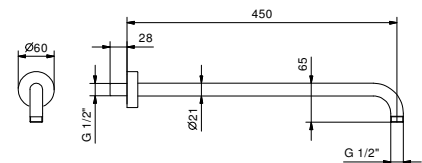

W046

91 00 W046

8028

Shower arm

- 45 cm long
- round backplate
- wall-mount
- 1/2" inlet

Matt Gun Metal PVD

47 P5 8028

OPTIONAL: Built-in part for plasterboard