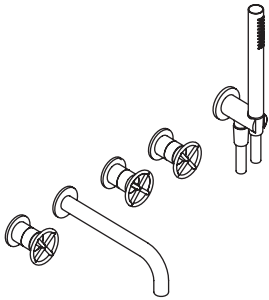

1/4 TURN CERAMIC DISC CARTRIDGE

Built-in bathtub mixer

_1/2" inlets

P019B+P019A

2 outlets