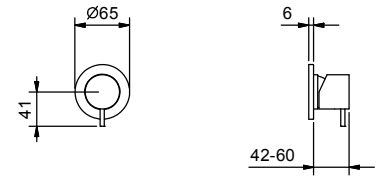

Built-in shower mixer

- handle
- no. 1 1/2" outlet
- 1/2" inlets
- soundproof

P063B

External piece

Matt Gun Metal PVD 47 P5 P063B

M063A

Built-in piece

44 00 M063A

Built-in shower mixer

- handles
- **2-way** diverter with turning knob
- 1/2" inlets
- soundproof
- for vertical installation only

P685B