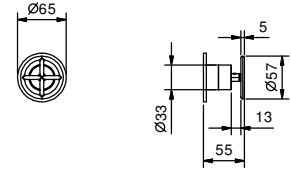

3/4" stop valve

- handle
- 90° ceramic cartridge
- 3/4" inlets
- soundproof

P391B

External piece

Matt Gun Metal PVD 47 P5 P391B