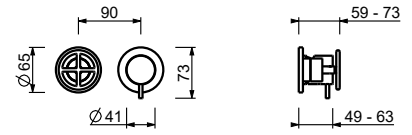

Built-in shower mixer

- handles
- **3-way** diverter with turning knob
- 1/2" inlets
- for horizontal installation only
- soundproof

P687B

External piece

Matt Gun Metal PVD 47 P5 P687B