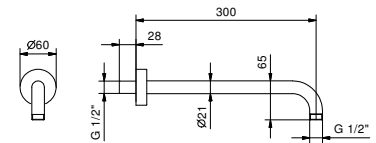

Matt Gun Metal PVD

47 P5 8106

8027

Shower arm

- 30 cm long
- round backplate
- wall-mount
- 1/2" inlet

Matt Gun Metal PVD

47 P5 8027

OPTIONAL: Built-in part for plasterboard