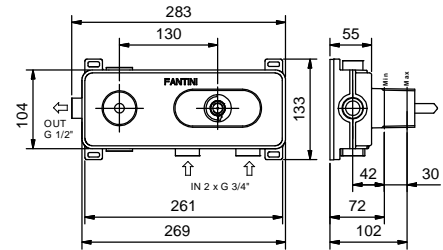

Built-in piece

19 00 D331A