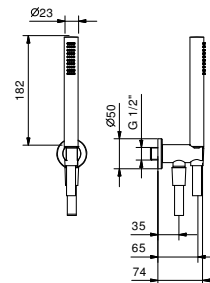

W046

91 00 W046

8028

Shower arm

- 45 cm long
- round backplate
- wall-mount
- 1/2" inlet

Matt Gun Metal PVD

47 P5 8028

OPTIONAL: Built-in part for plasterboard

W046

91 00 W046

9236

Shower arm

- 25 cm long
- round backplate
- ceiling-mount
- 1/2" inlet

Matt Gun Metal PVD

47 P5 9236

9237

Shower arm

- 45 cm long
- round backplate
- ceiling-mount
- 1/2" inlet

Matt Gun Metal PVD

47 P5 9237

8093

Shower set

- FIT handshower
- water plug with showerholder
- round backplate
- 150 cm PVC flexible
- 1/2" inlet