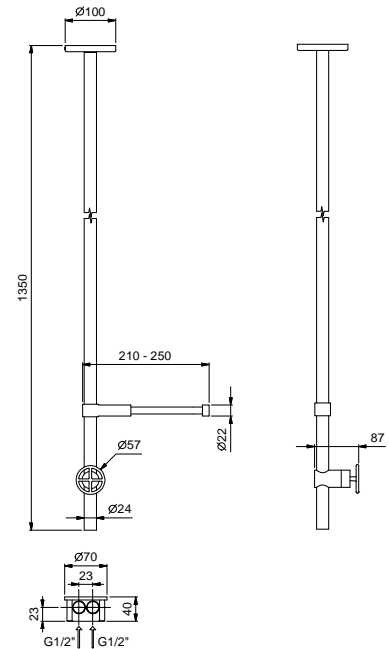

Ceiling-mount washbasin spout

_spout length 140 cm

P494

Deck-mount washbasin spout

_spout projection 18,2 cm

8441

Wall-mount washbasin spout

_spout projection 15 cm

Wall-mount washbasin mixer
 _spout projection 20 cm

P013B+R010A
 WITHOUT WASTE

lead \varnothing free

Ceiling-mount washbasin mixer

- spout length: 135 cm
- handle
- WITHOUT WASTE
- flow restrictor 5 l/min at 3 bar

P404B

External piece

Matt Gun Metal PVD 47 P5 P404B

P404A

Built-in piece

47 00 P404A

Extensions for art. P404B+P404A

Art. 8444 - 10 cm	Matt Gun Metal PVD	47 P5 8444
Art. 8445 - 20 cm	Matt Gun Metal PVD	47 P5 8445
Art. 8446 - 30 cm	Matt Gun Metal PVD	47 P5 8446
Art. 8447 - 40 cm	Matt Gun Metal PVD	47 P5 8447
Art. 8437 - 50 cm	Matt Gun Metal PVD	47 P5 8437
Art. 8448 - 60 cm	Matt Gun Metal PVD	47 P5 8448
Art. 8449 - 70 cm	Matt Gun Metal PVD	47 P5 8449
Art. 8450 - 80 cm	Matt Gun Metal PVD	47 P5 8450
Art. 8451 - 90 cm	Matt Gun Metal PVD	47 P5 8451
Art. 8438 - 100 cm	Matt Gun Metal PVD	47 P5 8438

P494
lead free

Ceiling-mount washbasin spout

- spout length: 140 cm
- flow restrictor 5 l/min at 3 bar
- WITHOUT WASTE

NOTE: to be combined with art. P495 and P063B+M063A

Matt Gun Metal PVD

47 P5 P494

P404C