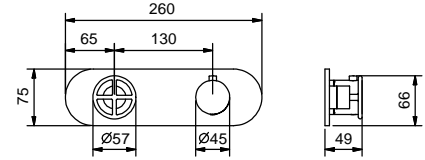

3/4" built-in thermostatic shower mixer

- handles
- **3-way** shut-off diverter with turning knob
- for horizontal installation only
- 3/4" inlets

P373B

External piece

Matt Gun Metal PVD 47 P5 P373B