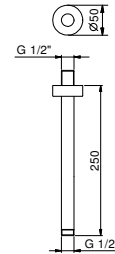

W046

91 00 W046

8028

Shower arm

- 45 cm long
- round backplate
- wall-mount
- 1/2" inlet

Matt Gun Metal PVD

47 P5 8028

OPTIONAL: Built-in part for plasterboard

W046

91 00 W046

9236

Shower arm

- 25 cm long
- round backplate
- ceiling-mount
- 1/2" inlet

Matt Gun Metal PVD

47 P5 9236

9237

Shower arm

- 45 cm long
- round backplate
- ceiling-mount
- 1/2" inlet

Matt Gun Metal PVD

47 P5 9237

8093

Shower set

- FIT handshower
- water plug with showerholder
- round backplate
- 150 cm PVC flexible
- 1/2" inlet