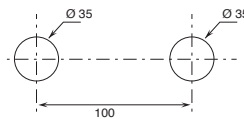

Technical information

The FONTANE BIANCHE mixers are supplied WITH HANDLE.

All washbasin and bidet mixers are fitted with 5 l/min **flow restrictors**.

- PROGRESSIVE CARTRIDGE MIXERS

By turning the mixer 180° anticlockwise the water flow gets **cold > warmer > hot**.

- TRADITIONAL CARTRIDGE MIXERS

Water flow is controlled operating the handle up and down.

Temperature is controlled rotating the handle right or left.

BASINS HOLE SIZE:

- 2-hole washbasin mixer.

- 3-hole washbasin mixer.