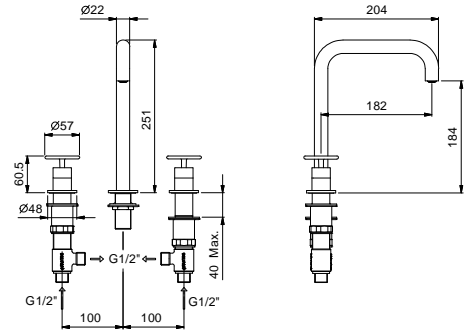

8443
lead \emptyset free

Wall-mount washbasin spout

- spout projection 20 cm
- flow restrictor 5 l/min at 3 bar
- 1/2" inlet

NOTE: to be combined with art. P495 and P063B+M063A

Matt Gun Metal PVD 47 P5 8443

P007W
lead \emptyset free

3-hole washbasin mixer

- spout projection 18,2 cm
- handles
- flow restrictor 5 l/min at 3 bar
- 90° ceramic cartridge
- flexible supply lines
- WITHOUT WASTE

Matt Gun Metal PVD