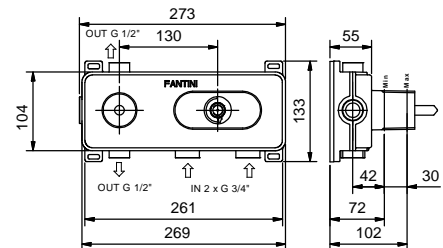

Built-in piece

19 00 D372A