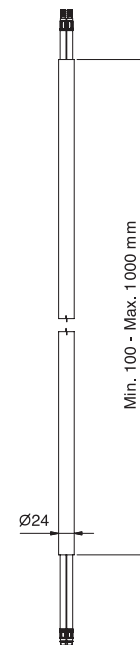

- PROGRESSIVE CARTRIDGE MIXERS

By turning the mixer 180° anticlockwise the water flow gets **cold > warmer > hot**.

- TRADITIONAL CARTRIDGE MIXERS

Water flow is controlled operating the handle up and down.

Wall-mount washbasin mixer
 _spout projection 20 cm

P013B+R010A
 WITHOUT WASTE

lead \varnothing free

Ceiling-mount washbasin mixer

- spout length: 135 cm
- handle
- WITHOUT WASTE
- flow restrictor 5 l/min at 3 bar

P404B

External piece

Matt Gun Metal PVD 47 P5 P404B

P404A

Built-in piece

47 00 P404A

Extensions for art. P404B+P404A

Art. 8444 - 10 cm	Matt Gun Metal PVD	47 P5 8444
Art. 8445 - 20 cm	Matt Gun Metal PVD	47 P5 8445
Art. 8446 - 30 cm	Matt Gun Metal PVD	47 P5 8446
Art. 8447 - 40 cm	Matt Gun Metal PVD	47 P5 8447
Art. 8437 - 50 cm	Matt Gun Metal PVD	47 P5 8437
Art. 8448 - 60 cm	Matt Gun Metal PVD	47 P5 8448
Art. 8449 - 70 cm	Matt Gun Metal PVD	47 P5 8449
Art. 8450 - 80 cm	Matt Gun Metal PVD	47 P5 8450
Art. 8451 - 90 cm	Matt Gun Metal PVD	47 P5 8451
Art. 8438 - 100 cm	Matt Gun Metal PVD	47 P5 8438

P494
lead free

Ceiling-mount washbasin spout

- spout length: 140 cm
- flow restrictor 5 l/min at 3 bar
- WITHOUT WASTE

NOTE: to be combined with art. P495 and P063B+M063A

Matt Gun Metal PVD

47 P5 P494

P404C