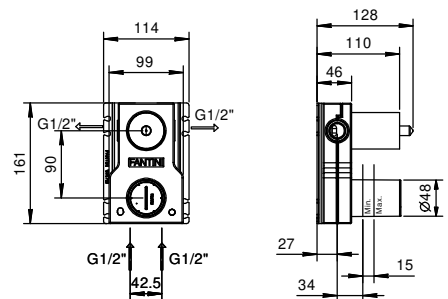

External piece

Matt Gun Metal PVD 47 P5 P685B

M585A

Built-in piece

44 00 M585A