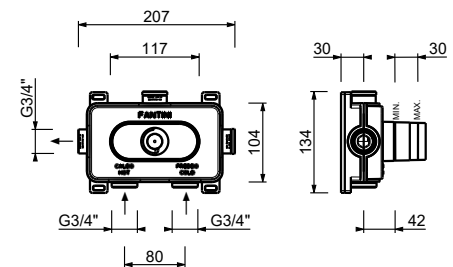

Built-in piece

19 00 D400A