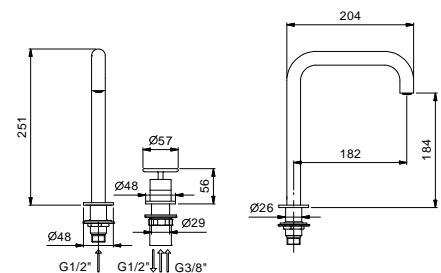

Matt Gun Metal PVD

47 P5 P495

P107W
lead free

2-hole washbasin mixer

- spout projection 18,2 cm
- handle
- flow restrictor 5 l/min at 3 bar
- WITHOUT WASTE
- flexible supply lines

Matt Gun Metal PVD

47 P5 P107W

8441
lead \emptyset free

Deck-mount washbasin spout

- spout projection 18,2 cm
- flow restrictor 5 l/min at 3 bar
- WITHOUT WASTE

NOTE: to be combined with art. P495 and P063B+M063A

Matt Gun Metal PVD 47 P5 8441