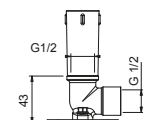

OPTIONAL: Built-in part for plasterboard

W046

91 00 W046