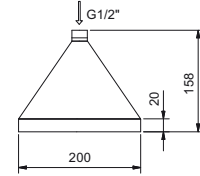

ESEMPI DI COMBINAZIONI - 3 USCITE

91 00 W214

8106

Rain showerhead

- Ø 20 cm
- flow restrictor 12 l/min at 3 bar
- anti-lime scale system
- 1/2" inlet
- check valve

NOTE: conditions necessary for the correct functioning: Min. Flow Rate: 10 l/min