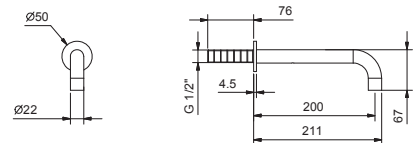

Matt Gun Metal PVD 47 P5 8443