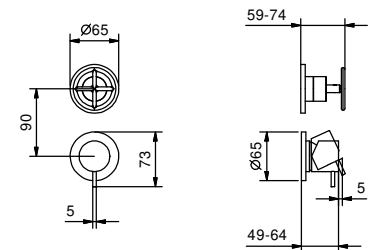

External piece

Matt Gun Metal PVD 47 P5 P685B

M585A

Built-in piece

44 00 M585A