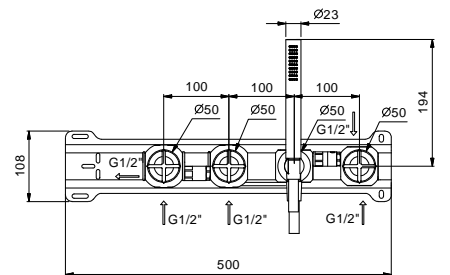

External piece

Matt Gun Metal PVD 47 P5 P017B