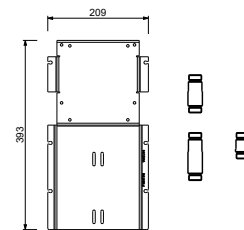

OPTIONAL - Easy Fix System

1. plate and connections:
2. for an easy both horizontal and vertical installation of the thermostatic mixers:
   - to install art- D400A / D391A - **1 outlet**
   - to install art- D400A / D391A - **2 outlets**