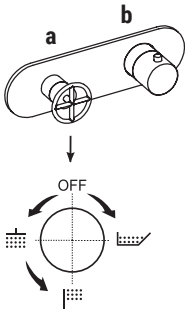

The built-in 3/4" thermostatic shower mixer is available:

- art. P331B+D331A - 1 outlet

- art. P372B+D372A - 2 outlets

- art. P373B+D373A - 3 outlets