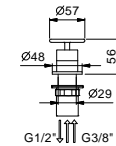

Mirror

- Ø 20 cm
- 2X magnification
- with fixed pantograph

NOTE: The mirror must always be ordered with the mixer P404B+P404A.

Matt Gun Metal PVD

47 P5 P404C

P495
lead free

Deck mounted mixer

- handle
- flexible supply lines