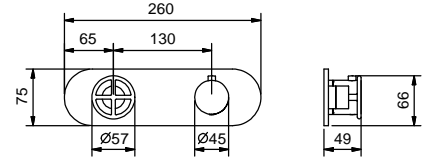

3/4" built-in thermostatic shower mixer

- handles
- no. 1 1/2" outlet
- for horizontal installation only
- 3/4" inlets

P331B

External piece

Matt Gun Metal PVD 47 P5 P331B