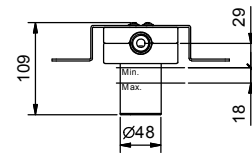

Built-in shower mixer

- handle
- no. 1 1/2" outlet
- 1/2" inlets
- soundproof

P063B

External piece

Matt Gun Metal PVD 47 P5 P063B

M063A

Built-in piece

44 00 M063A

Built-in shower mixer

- handles
- **2-way** diverter with turning knob
- 1/2" inlets
- soundproof
- for vertical installation only

P685B