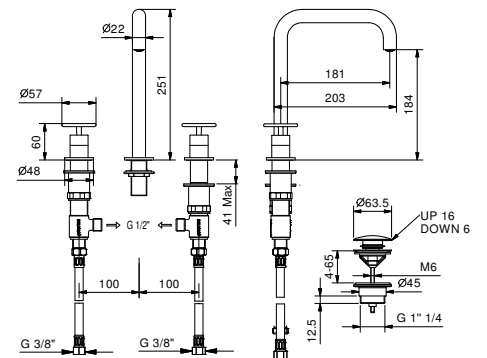

P007
lead $\emptyset$ free

3-hole washbasin mixer

- spout projection 18,2 cm
- handles
- flow restrictor 5 l/min at 3 bar
- 90° ceramic cartridge
- flexible supply lines
- WITH pop-up WASTE