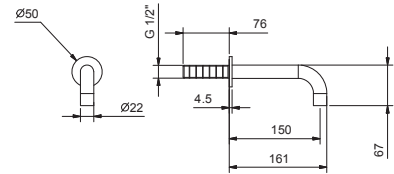

Matt Gun Metal PVD 47 P5 8442

8443
lead $\emptyset$ free

Wall-mount washbasin spout

- spout projection 20 cm
- flow restrictor 5 l/min at 3 bar
- 1/2" inlet

NOTE: to be combined with art. P495 and P063B+M063A