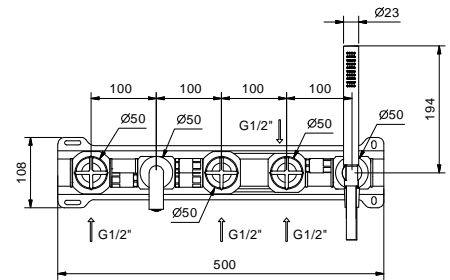

Built-in bathtub mixer

- spout projection 20 cm
- handles
- open/close handle with flow and temperature control
- FIT handshower
- water plug with showerholder
- 150 cm PVC flexible
- 90° ceramic cartridge
- 1/2" inlets

P019B

External piece

Matt Gun Metal PVD 47 P5 P019B