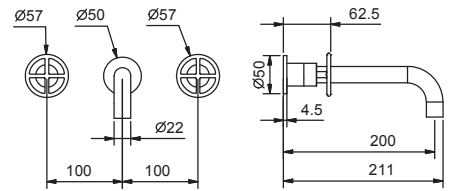

lead ϕ free

Wall-mount washbasin mixer

- spout projection 20 cm
- handles
- flow restrictor 5 l/min at 3 bar
- 90° ceramic cartridge
- 1/2" inlets
- WITHOUT WASTE

P013B

External piece

Matt Gun Metal PVD 47 P5 P013B

R010A

Built-in piece

44 00 R010A