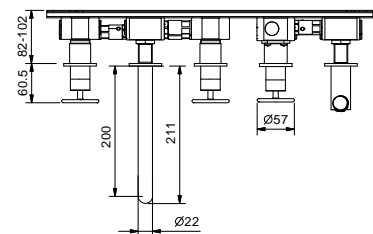

Built-in piece

47 00 P019A