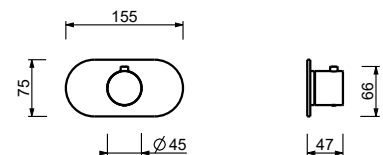

External piece

Matt Gun Metal PVD 47 P5 P300B