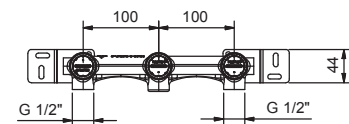

P010B

External piece

Matt Gun Metal PVD

47 P5 P010B