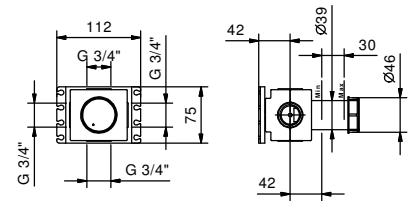

Built-in piece

19 00 D391A