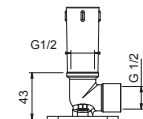

OPTIONAL: Built-in part for plasterboard

W046

91 00 W046