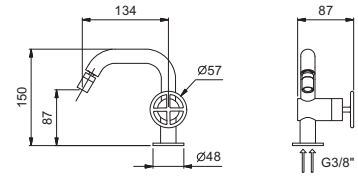

Wall-mount washbasin mixer

- spout projection 15 cm
- handle
- flow restrictor 5 l/min at 3 bar
- 1/2" inlets
- WITHOUT WASTE

P110B

External piece

Matt Gun Metal PVD 47 P5 P110B

M011A

Built-in piece

44 00 M011A

P008W

Single-hole bidet mixer

- spout projection 13,4 cm
- handle
- flow restrictor 5 l/min at 3 bar
- articulated aerator
- flexible supply lines
- WITHOUT WASTE

Matt Gun Metal PVD

47 P5 P008W

P008

Single-hole bidet mixer