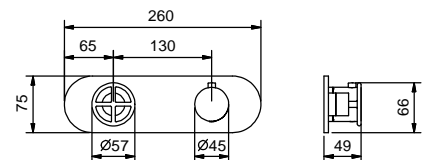

External piece

Matt Gun Metal PVD 47 P5 P372B