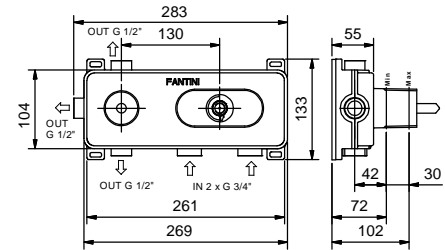

Built-in piece

19 00 D373A