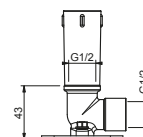

OPTIONAL Built-in part for plasterboard

Art. W046 91 00 W046