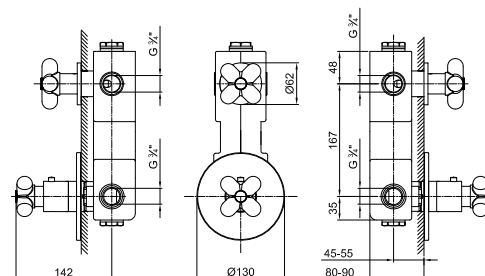

3/4" built-in thermostatic shower mixer

- no.1 3/4" outlet
- handles
- 3/4" inlets
- soundproof

Art. 0601B

External piece

Matt Black	60 13 0601B
Matt White	60 29 0601B
Red - Chrome	60 06 0601B02
RAL Colour on request	60 _ 0601B