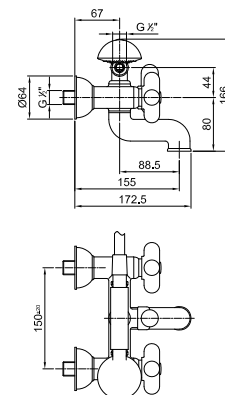

Art. 0515

Wall-mount bathtub mixer

- spout projection 15,5 cm
- handles
- **2-way** diverter
- I BALOCCHI handshower
- handshower holder
- 150 cm PVC flexible
- 90° ceramic cartridge

Matt Black	60 13 0515
Matt White	60 29 0515
Red - Chrome	60 06 051502
RAL Colour on request	60 _ 0515

BATHTUB: spouts

Art. 0545

Wall-mount bathtub spout

- spout projection 20 cm
- 1/2" inlet

Matt Black	60 13 0545
Matt White	60 29 0545
Red - Chrome	60 06 054502
RAL Colour on request	60 _ 0545