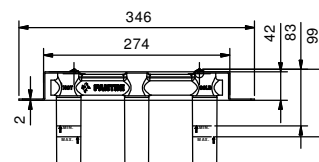

Art. R010A

Built-in piece

44 00 R010A

TOTAL PRICE

Matt Black
Matt White
Red - Chrome
RAL Colour on request