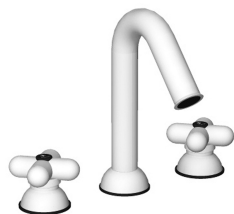

Art. 0504

lead $\varnothing$ free

3-hole washbasin mixer

- spout projection 11,5 cm
- handles
- flow restrictor 5 l/min at 3 bar
- 90° ceramic cartridge
- flexible supply lines
- WITH pop-up WASTE

Matt Black 60 13 0504
Matt White 60 29 0504
Red - Chrome 60 06 050402
RAL Colour on request 60 _ 0504