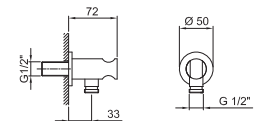

Matt Black   91 13 9323
Matt White   91 29 9323

RAL Colour on request   91 _ 9323

Art. 7034

Water plug

- round backplate
- without shower holder