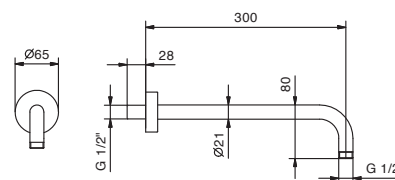

Matt Black	86 13 9230
Matt White	86 29 9230
Red	86 06 9230
RAL Colour on request	86 _ 9230

Art. 8027

Shower arm

- 30 cm long
- round backplate
- wall-mount
- 1/2" inlet

Matt Black	86 13 8027
Matt White	86 29 8027
Red - Chrome	86 06 802702
RAL Colour on request	86 _ 8027