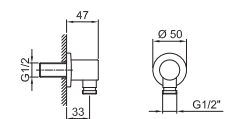

Matt Black   91 13 7034
Matt White   91 29 7034

RAL Colour on request   91 _ 7034