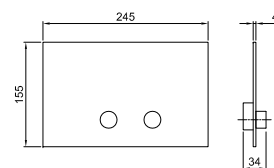

Art. 8402

Flush actuator plate

- Base material: stainless steel
- projecting push-button controls
- with round controls
- compatible with GEBERIT SIGMA8, SIGMA12
- without visible fixing system

N.B. complete finishing list in the section miscellaneous articles at the end of the pricelist

Brilliant Stainless Steel	91 38 8402
Matt Black	91 13 8402

Art. 8403

Flush actuator plate

- Base material: stainless steel
- flush fit controls
- with square controls
- compatible with GEBERIT SIGMA8, SIGMA12
- without visible fixing system

N.B. complete finishing list in the section miscellaneous articles at the end of the pricelist

Brilliant Stainless Steel	91 38 8403
Matt Black	91 13 8403

Art. W001

Bathtub drain

- with handle
- WITH WASTE

N.B. complete finishing list in the section miscellaneous articles at the end of the pricelist

Matt Black	91 13 W001
Matt White	91 29 W001
RAL Colour on request	91 _ W001

Art. W002

Bathtub drain

- with handle
- bath-tub drain with overflow
- WITH WASTE

N.B. complete finishing list in the section miscellaneous articles at the end of the pricelist

Matt Black	91 13 W002
Matt White	91 29 W002
RAL Colour on request	91 _ W002