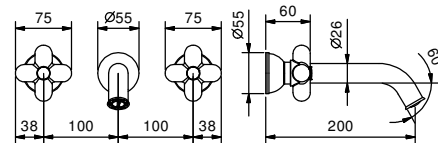

lead \varnothing free

Wall-mount washbasin mixer

- spout projection 20 cm
- handles
- flow restrictor 5 l/min at 3 bar
- 90° ceramic cartridge
- 1/2" inlets
- WITHOUT WASTE

Art. 0511B

External piece

Matt Black 60 13 0511B
 Matt White 60 29 0511B
 Red - Chrome 60 06 0511B02
 RAL Colour on request 60 _ 0511B

Art. R010A

Built-in piece

44 00 R010A

TOTAL PRICE

Matt Black
 Matt White
 Red - Chrome
 RAL Colour on request

Art. 0562F

Single-hole bidet mixer

- spout projection 12 cm
- handles
- flow restrictor 5 l/min at 3 bar
- 90° ceramic cartridge
- articulated aerator
- flexible supply lines
- WITH WASTE