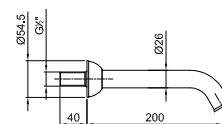

Art. 0515

Wall-mount bathtub mixer

- spout projection 15,5 cm
- handles
- **2-way** diverter
- I BALOCCHI handshower
- handshower holder
- 150 cm PVC flexible
- 90° ceramic cartridge

Matt Black	60 13 0515
Matt White	60 29 0515
Red - Chrome	60 06 051502
RAL Colour on request	60 _ 0515

BATHTUB: spouts

Art. 0545

Wall-mount bathtub spout

- spout projection 20 cm
- 1/2" inlet

Matt Black	60 13 0545
Matt White	60 29 0545
Red - Chrome	60 06 054502
RAL Colour on request	60 _ 0545