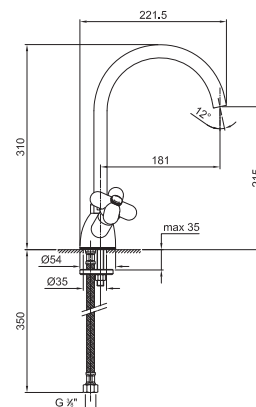

1/4 TURN CERAMIC DISC CARTRIDGE

Wall-mount bathtub mixer

0515
2 outlets

Art. 0515

Wall-mount bathtub mixer

- spout projection 15,5 cm
- handles
- **2-way** diverter
- I BALOCCHI handshower
- handshower holder
- 150 cm PVC flexible
- 90° ceramic cartridge

Art. 0550F

Single-hole sink mixer

- spout projection 18 cm
- handles
- turning spout
- flow restrictor 8 l/min at 3 bar
- flexible supply lines
- WITHOUT WASTE

Matt Black	60 13 0550F
Matt White	60 29 0550F
Red - Chrome	60 06 0550F02
RAL Colour on request	60 _ 0550F