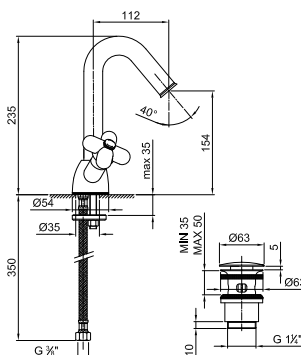

WITH WASTE

Sink : summary table

1/4 TURN CERAMIC DISC CARTRIDGE

Single-hole sink mixer*_spout projection 18 cm***0550F**

WITHOUT WASTE

Art. 0504

lead \varnothing free

3-hole washbasin mixer

- spout projection 11,5 cm
- handles
- flow restrictor 5 l/min at 3 bar
- 90° ceramic cartridge
- flexible supply lines
- WITH pop-up WASTE

Matt Black 60 13 0504
 Matt White 60 29 0504
 Red - Chrome 60 06 050402
 RAL Colour on request 60 _ 0504

Art. 0556F

Single-hole washbasin mixer

- spout projection 11,5 cm
- handles
- flow restrictor 5 l/min at 3 bar
- 90° ceramic cartridge
- flexible supply lines
- WITH pop-up WASTE

Matt Black 60 13 0556F
 Matt White 60 29 0556F
 Red - Chrome 60 06 0556F02
 RAL Colour on request 60 _ 0556F

lead \varnothing free

Wall-mount washbasin mixer

- spout projection 20 cm
- handles
- flow restrictor 5 l/min at 3 bar
- 90° ceramic cartridge
- 1/2" inlets
- WITHOUT WASTE

Art. 0511B

External piece

Matt Black 60 13 0511B
 Matt White 60 29 0511B
 Red - Chrome 60 06 0511B02
 RAL Colour on request 60 _ 0511B