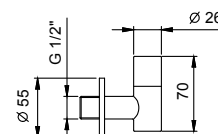

Art. 8434

Waste

- 1" 1/4
- pushing plug
- for washbasin without overflow
- for washbasin with overflow
- universal

N.B. complete finishing list in the section miscellaneous articles at the end of the pricelist

Matt Black	91 13 8434
Matt White	91 29 8434
RAL Colour on request	91 _ 8434

Art. 8435

Waste

- 1" 1/4
- for washbasin without overflow
- for washbasin with overflow
- unrestricted outlet
- universal

N.B. complete finishing list in the section miscellaneous articles at the end of the pricelist

Matt Black	91 13 8435
Matt White	91 29 8435
RAL Colour on request	91 _ 8435

Art. 9234

Bottle trap

- 1" 1/4
- for washbasin

N.B. complete finishing list in the section miscellaneous articles at the end of the pricelist

Matt Black	91 13 9234
Matt White	91 29 9234
RAL Colour on request	91 _ 9234

Art. 8364

Pair of filters

- with shutoff
- fully inspectable filter
- 1/2" inlet

N.B. complete finishing list in the section miscellaneous articles at the end of the pricelist

Matt Black	91 13 8364
Matt White	91 29 8364
RAL Colour on request	91 _ 8364