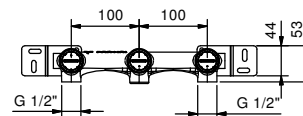

Art. R010A

Built-in piece

44 00 R010A

TOTAL PRICE

Matt Black
Matt White
Red - Chrome
RAL Colour on request