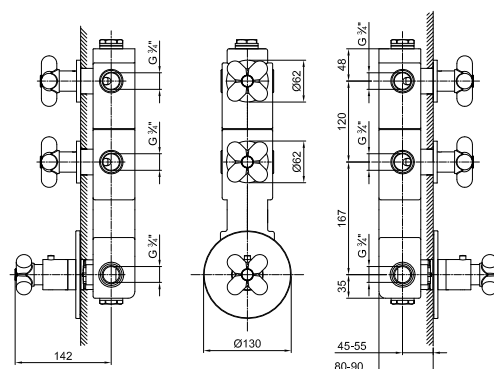

External piece

Matt Black	60 13 0602B
Matt White	60 29 0602B
Red - Chrome	60 06 0602B02
RAL Colour on request	60 _ 0602B