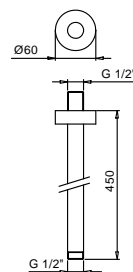

OPTIONAL Built-in part for plasterboard

Art. W046 91 00 W046

Art. 8028

Shower arm

- 45 cm long
- round backplate
- wall-mount
- 1/2" inlet

Matt Black	86 13 8028
Matt White	86 29 8028
Red - Chrome	86 06 802802
RAL Colour on request	86 _ 8028

OPTIONAL Built-in part for plasterboard

Art. W046 91 00 W046

Art. 9236

Shower arm

- 25 cm long
- round backplate
- ceiling-mount
- 1/2" inlet

Matt Black	86 13 9236
Matt White	86 29 9236
Red - Chrome	86 06 923602
RAL Colour on request	86 _ 9236

OPTIONAL Built-in part for plasterboard

Art. W046 91 00 W046

Art. 9237

Shower arm

- 45 cm long
- round backplate
- ceiling-mount
- 1/2" inlet

Matt Black	86 13 9237
Matt White	86 29 9237
Red - Chrome	86 06 923702
RAL Colour on request	86 _ 9237