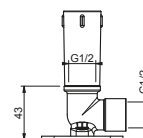

OPTIONAL Built-in part for plasterboard

Art. W046 91 00 W046