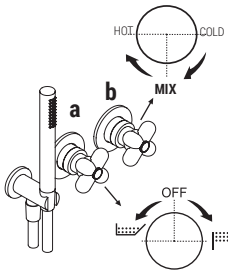

Technical information

The I BALOCCHI mixers are supplied **WITH HANDLE**.

All washbasin and bidet mixers are fitted with 5 l/min **flow restrictors**.

BASINS HOLE SIZE:

- For single-hole washbasin and bidet mixers.

- 3-hole washbasin mixer.

The built-in 1/2" progressive shower mixer has two controls:

- art. **0384B/0384A** - two outlets

a) shut-off rotating diverter - By rotating the diverter knob from centre to right clockwise, one opens the first outlet, shuts off at the centre and rotating left opens the second outlet.

b) temperature control.

Base materials:

- Brass

0602 Red (RAL 3000) / Chrome

13 Matt Black (RAL 9005)

29 Matt White (RAL 9016)