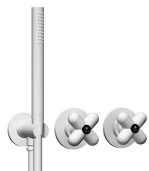

Built-in bathtub/shower mixer

- handles
- **2-way** shut-off diverter with turning knob
- FIT handshower
- water plug with showerholder
- 150 cm PVC flexible
- 1/2" inlets
- soundproof

Art. 0384B

External piece

Matt Black	60 13 0384B
Matt White	60 29 0384B
Red - Chrome	60 06 0384B02
RAL Colour on request	60 _ 0384B

Art. 0384A

Built-in piece

22 00 0384A