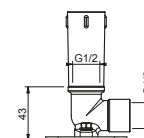

OPTIONAL Built-in part for plasterboard

Art. W046 91 00 W046

Art. 8028

Shower arm

- 45 cm long
- round backplate
- wall-mount
- 1/2" inlet

Matt Black	86 13 8028
Matt White	86 29 8028
Red - Chrome	86 06 802802
RAL Colour on request	86 _ 8028