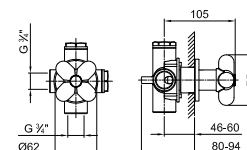

Art. 6090A

Built-in piece

19 00 6090A

TOTAL PRICE

- Matt Black
- Matt White
- Red - Chrome
- RAL Colour on request