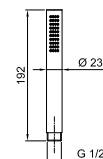

OPTIONAL Built-in part for plasterboard

Art. W046 91 00 W046

Art. 8783

Handshower

- FIT
- Base material: brass
- flow restrictor 9 l/min
- anti-lime scale system
- check valve

Matt Black	90 13 8783
Matt White	90 29 8783
Red	90 06 8783