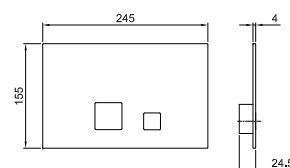

Brilliant Stainless Steel	91 38 8403
Matt Black	91 13 8403