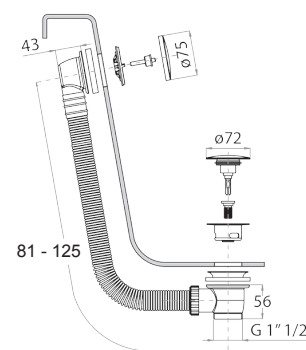

Matt Black	91 13 W001
Matt White	91 29 W001
RAL Colour on request	91 _ W001