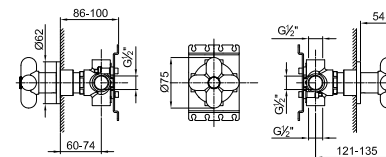

External piece

Matt Black	60 13 0676B
Matt White	60 29 0676B
Red - Chrome	60 06 0676B02
RAL Colour on request	60 _ 0676B