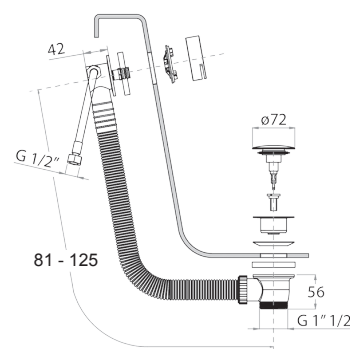

Matt Black	91 13 W002
Matt White	91 29 W002
RAL Colour on request	91 _ W002