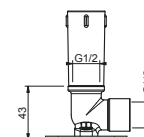

OPTIONAL Built-in part for plasterboard

Art. W046 91 00 W046