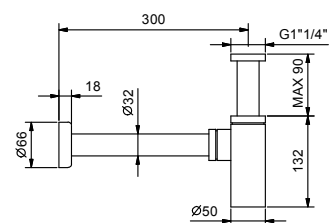

Art. 9234

Bottle trap

- 1" 1/4
- for washbasin

N.B. complete finishing list in the section miscellaneous articles at the end of the pricelist

Matt Black	91 13 9234
Matt White	91 29 9234
RAL Colour on request	91 _ 9234