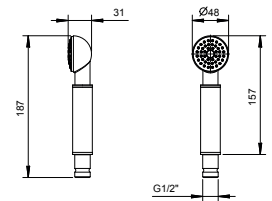

Art. 9249

Handshower

- SLIM handshower
- flow restrictor 9 l/min
- anti-lime scale system
- check valve

RAL Colour on request 90 _ 9249

Art. 8711

Handshower

- I BALOCCHI
- anti-lime scale system
- check valve
- flow restrictor 9 l/min