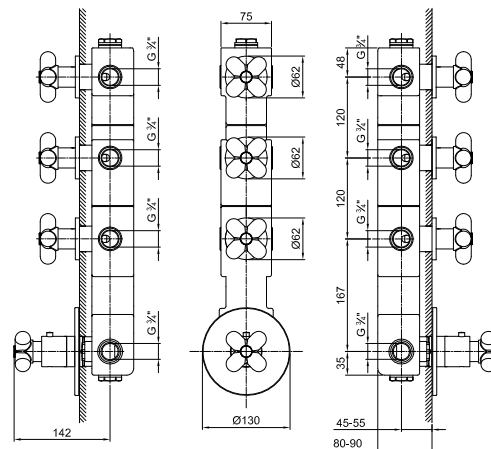

Art. 9230

Rain showerhead

- Ø 20 cm
- Base material: brass
- flow restrictor 12 l/min at 3 bar
- anti-lime scale system
- 1/2" inlet
- check valve

**NOTE: conditions necessary for the correct functioning:
Min. Flow Rate: 10 l/min**