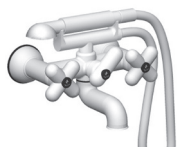

1/4 TURN CERAMIC DISC CARTRIDGE

Wall-mount bathtub mixer

0515
2 outlets