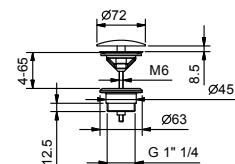

Art. 8435

Waste

- 1" 1/4
- for washbasin without overflow
- for washbasin with overflow
- unrestricted outlet
- universal

N.B. complete finishing list in the section miscellaneous articles at the end of the pricelist

Matt Black	91 13 8435
Matt White	91 29 8435
RAL Colour on request	91 _ 8435