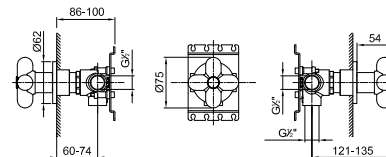

1/2" 2-way built-in diverter

- handle
- **2-way** shut-off diverter with turning knob
- with shutoff
- 1/2" inlet

Art. 0676B

External piece

Matt Black	60 13 0676B
Matt White	60 29 0676B
Red - Chrome	60 06 0676B02
RAL Colour on request	60 _ 0676B