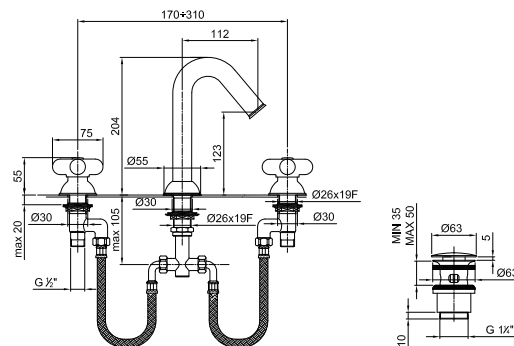

Art. 0504

lead $\varnothing$ free

3-hole washbasin mixer

- spout projection 11,5 cm
- handles
- flow restrictor 5 l/min at 3 bar
- 90° ceramic cartridge
- flexible supply lines
- WITH pop-up WASTE

Matt Black 60 13 0504
Matt White 60 29 0504
Red - Chrome 60 06 050402
RAL Colour on request 60 _ 0504

Art. 0556F

Single-hole washbasin mixer

- spout projection 11,5 cm
- handles
- flow restrictor 5 l/min at 3 bar
- 90° ceramic cartridge
- flexible supply lines
- WITH pop-up WASTE

Matt Black 60 13 0556F
Matt White 60 29 0556F
Red - Chrome 60 06 0556F02
RAL Colour on request 60 _ 0556F