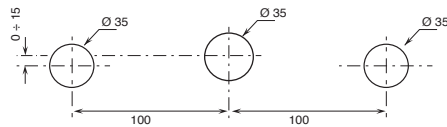

Technical information

The I BALOCCHI mixers are supplied **WITH HANDLE**.

All washbasin and bidet mixers are fitted with 5 l/min **flow restrictors**.

BASINS HOLE SIZE:

- For single-hole washbasin and bidet mixers.

- 3-hole washbasin mixer.

The built-in 1/2" progressive shower mixer has two controls:

- art. **0384B/0384A** - two outlets

a) shut-off rotating diverter - By rotating the diverter knob from centre to right clockwise, one opens the first outlet, shuts off at the centre and rotating left opens the second outlet.

b) temperature control.

Base materials:

- Brass

0602 Red (RAL 3000) / Chrome

13 Matt Black (RAL 9005)

29 Matt White (RAL 9016)