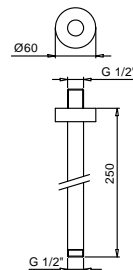

OPTIONAL Built-in part for plasterboard

Art. W046 91 00 W046

Art. 8028

Shower arm

- 45 cm long
- round backplate
- wall-mount
- 1/2" inlet

Matt Black	86 13 8028
Matt White	86 29 8028
Red - Chrome	86 06 802802
RAL Colour on request	86 _ 8028

OPTIONAL Built-in part for plasterboard

Art. W046 91 00 W046

Art. 9236

Shower arm

- 25 cm long
- round backplate
- ceiling-mount
- 1/2" inlet

Matt Black	86 13 9236
Matt White	86 29 9236
Red - Chrome	86 06 923602
RAL Colour on request	86 _ 9236

OPTIONAL Built-in part for plasterboard

Art. W046 91 00 W046

Art. 9237

Shower arm

- 45 cm long
- round backplate
- ceiling-mount
- 1/2" inlet

Matt Black	86 13 9237
Matt White	86 29 9237
Red - Chrome	86 06 923702
RAL Colour on request	86 _ 9237