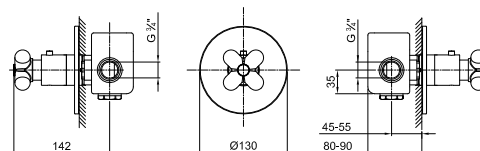

3/4" built-in thermostatic shower mixer

- handle
- 3/4" inlets
- soundproof
- without stop valve **to be ordered separately**

NOTE: the mixer must always be ordered with the stop valve art. 0690B+6090A or the diverter 0676B+D277A or 0676B+D276A

Art. 0600B

External piece

Matt Black	60 13 0600B
Matt White	60 29 0600B
Red - Chrome	60 06 0600B02
RAL Colour on request	60 _ 0600B

Art. 3900A

Built-in piece

19 00 3900A

TOTAL PRICE

- Matt Black
- Matt White
- Red - Chrome
- RAL Colour on request

3/4" stop valve

- handle
- 90° ceramic cartridge
- 3/4" inlets
- soundproof

Art. 0690B

External piece

Matt Black	60 13 0690B
Matt White	60 29 0690B
Red - Chrome	60 06 0690B02
RAL Colour on request	60 _ 0690B