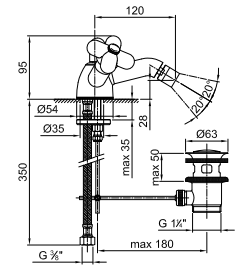

Art. 0562F

Single-hole bidet mixer

- spout projection 12 cm
- handles
- flow restrictor 5 l/min at 3 bar
- 90° ceramic cartridge
- articulated aerator
- flexible supply lines
- WITH WASTE

Matt Black	60 13 0562F
Matt White	60 29 0562F
Red - Chrome	60 06 0562F02
RAL Colour on request	60 _ 0562F