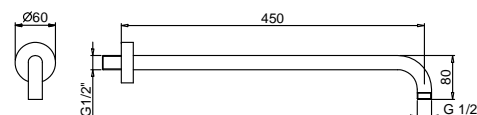

OPTIONAL Built-in part for plasterboard

Art. W046 91 00 W046

Art. 8028

Shower arm

- 45 cm long
- round backplate
- wall-mount
- 1/2" inlet

Matt Black	86 13 8028
Matt White	86 29 8028
Red - Chrome	86 06 802802
RAL Colour on request	86 _ 8028