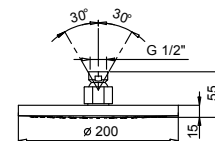

Art. 9230

Rain showerhead

- Ø 20 cm
- Base material: brass
- flow restrictor 12 l/min at 3 bar
- anti-lime scale system
- 1/2" inlet
- check valve

**NOTE: conditions necessary for the correct functioning:
Min. Flow Rate: 10 l/min**