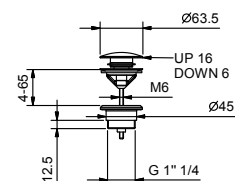

Art. 8434

Waste

- 1" 1/4
- pushing plug
- for washbasin without overflow
- for washbasin with overflow
- universal

N.B. complete finishing list in the section miscellaneous articles at the end of the pricelist

Matt Black	91 13 8434
Matt White	91 29 8434
RAL Colour on request	91 _ 8434