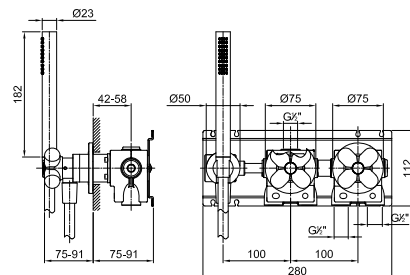

Built-in bathtub/shower mixer

- handles
- **2-way** shut-off diverter with turning knob
- FIT handshower
- water plug with showerholder
- 150 cm PVC flexible
- 1/2" inlets
- soundproof

Art. 0384B

External piece

Matt Black	60 13 0384B
Matt White	60 29 0384B
Red - Chrome	60 06 0384B02
RAL Colour on request	60 _ 0384B

Art. 0384A

Built-in piece

22 00 0384A

TOTAL PRICE

- Matt Black
- Matt White
- Red - Chrome
- RAL Colour on request