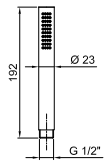

Art. 9249

Handshower

- SLIM handshower
- flow restrictor 9 l/min
- anti-lime scale system
- check valve

RAL Colour on request   90 _ 9249