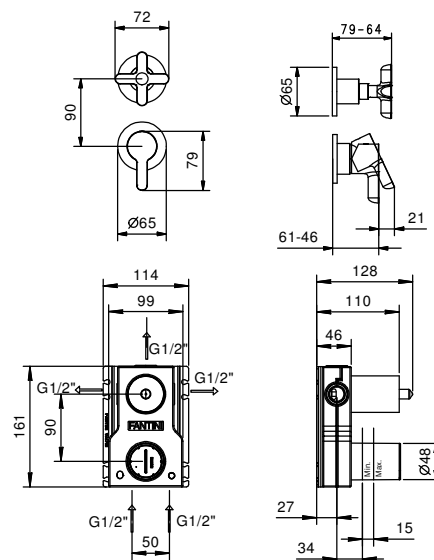

Miscelatore doccia incasso

- maniglie
- deviatore a rotazione a **3 uscite**
- ingressi da 1/2"
- isolamento acustico

Art. R487B

External piece

Cromo	53 02 R487B
Nero Opaco	53 13 R487B
Nickel PVD	53 95 R487B
Matt Gun Metal PVD	53 P5 R487B
Matt British Gold PVD	53 P6 R487B
Matt Copper PVD	53 P9 R487B
Pure Brass PVD	53 Q7 R487B
Raw Metal PVD	53 Q8 R487B

Art. M587A

Built-in piece

44 00 M587A

TOTAL PRICE

Cromo	
Nero Opaco	
Nickel PVD	
Matt Gun Metal PVD	
Matt British Gold PVD	
Matt Copper PVD	
Pure Brass PVD	
Raw Metal PVD