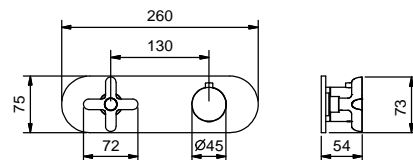

Miscelatore termostatico doccia incasso 3/4"

- maniglie
- **1 uscita** da 1/2"
- solo per montaggio orizzontale
- ingressi da 3/4"

Art. R731B

External piece

Cromo	53 02 R731B
Nero Opaco	53 13 R731B
Nickel PVD	53 95 R731B
Matt Gun Metal PVD	53 P5 R731B
Matt British Gold PVD	53 P6 R731B
Matt Copper PVD	53 P9 R731B
Pure Brass PVD	53 Q7 R731B
Raw Metal PVD	53 Q8 R731B

Art. D331A