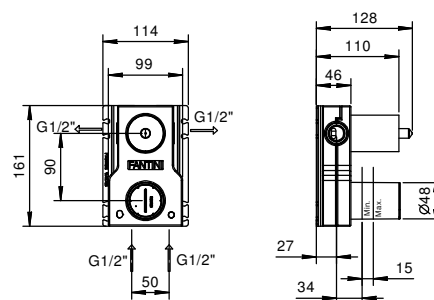

Art. M585A

Built-in piece

44 00 M585A

TOTAL PRICE

Cromo
Nero Opaco
Nickel PVD
Matt Gun Metal PVD
Matt British Gold PVD
Matt Copper PVD
Pure Brass PVD
Raw Metal PVD