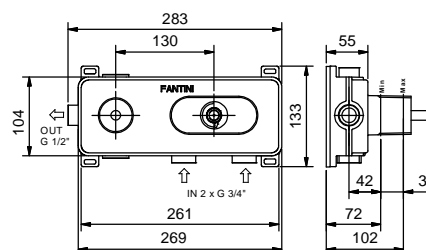

Built-in piece

19 00 D331A

TOTAL PRICE

Cromo
Nero Opaco
Nickel PVD
Matt Gun Metal PVD
Matt British Gold PVD
Matt Copper PVD
Pure Brass PVD
Raw Metal PVD

Miscelatore termostatico doccia incasso 3/4"

- maniglie
- deviatore a rotazione con chiusura a **2 uscite**
- solo per montaggio orizzontale
- ingressi da 3/4"

Art. R772B

External piece

Cromo	53 02 R772B
Nero Opaco	53 13 R772B
Nickel PVD	53 95 R772B
Matt Gun Metal PVD	53 P5 R772B
Matt British Gold PVD	53 P6 R772B
Matt Copper PVD	53 P9 R772B
Pure Brass PVD	53 Q7 R772B
Raw Metal PVD	53 Q8 R772B