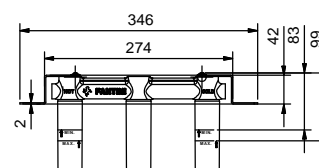

TOTAL PRICE

- Cromo
- Nero Opaco
- Nickel PVD
- Matt Gun Metal PVD
- Matt British Gold PVD
- Matt Copper PVD
- Pure Brass PVD
- Raw Metal PVD