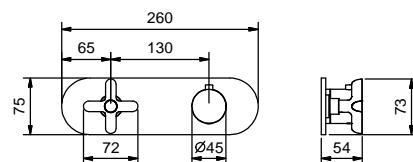

Miscelatore termostatico doccia incasso 3/4"

- maniglie
- deviatore a rotazione con chiusura a **3 uscite**
- solo per montaggio orizzontale
- ingressi da 3/4"

Art. R773B

External piece

Cromo	53 02 R773B
Nero Opaco	53 13 R773B
Nickel PVD	53 95 R773B
Matt Gun Metal PVD	53 P5 R773B
Matt British Gold PVD	53 P6 R773B
Matt Copper PVD	53 P9 R773B
Pure Brass PVD	53 Q7 R773B
Raw Metal PVD	53 Q8 R773B