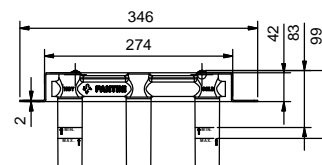

TOTAL PRICE

- Cromo
- Nero Opaco
- Nickel PVD
- Matt Gun Metal PVD
- Matt British Gold PVD
- Matt Copper PVD
- Pure Brass PVD
- Raw Metal PVD