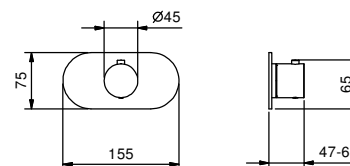

Miscelatore termostatico doccia incasso 3/4"

- maniglie
- deviatore a rotazione con chiusura a **3 uscite**
- solo per montaggio orizzontale
- ingressi da 3/4"

Art. R773B

External piece

Cromo	53 02 R773B
Nero Opaco	53 13 R773B
Nickel PVD	53 95 R773B
Matt Gun Metal PVD	53 P5 R773B
Matt British Gold PVD	53 P6 R773B
Matt Copper PVD	53 P9 R773B
Pure Brass PVD	53 Q7 R773B
Raw Metal PVD	53 Q8 R773B

Art. D373A

Built-in piece

19 00 D373A

TOTAL PRICE

Cromo
Nero Opaco
Nickel PVD
Matt Gun Metal PVD
Matt British Gold PVD
Matt Copper PVD
Pure Brass PVD
Raw Metal PVD

Miscelatore termostatico doccia incasso 3/4"

- maniglia
- ingressi da 3/4"
- isolamento acustico
- senza rubinetto di arresto **da ordinare separatamente**

N.B. il miscelatore deve essere sempre ordinato con il rubinetto di arresto R791B+D391A

Art. R700B

External piece

Cromo	87 02 R700B
Nero Opaco	87 13 R700B
Nickel PVD	87 95 R700B
Matt Gun Metal PVD	87 P5 R700B
Matt British Gold PVD	87 P6 R700B
Pure Brass PVD	87 Q7 R700B
Raw Metal PVD	87 Q8 R700B

Art. D300A

Built-in piece

19 00 D300A

TOTAL PRICE

Cromo
Nero Opaco
Nickel PVD
Matt Gun Metal PVD
Matt British Gold PVD
Pure Brass PVD
Raw Metal PVD