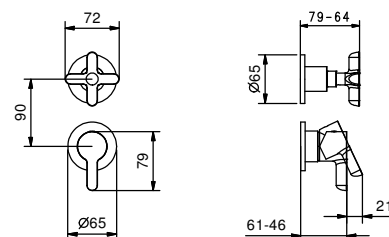

Miscelatore doccia incasso

- maniglia
- **1 uscita** da 1/2"
- ingressi da 1/2"
- isolamento acustico

Art. R063B

External piece

Cromo	53 02 R063B
Nero Opaco	53 13 R063B
Nickel PVD	53 95 R063B
Matt Gun Metal PVD	53 P5 R063B
Matt British Gold PVD	53 P6 R063B
Matt Copper PVD	53 P9 R063B
Pure Brass PVD	53 Q7 R063B
Raw Metal PVD	53 Q8 R063B

Art. M063A

Built-in piece

44 00 M063A

TOTAL PRICE

Cromo
Nero Opaco
Nickel PVD
Matt Gun Metal PVD
Matt British Gold PVD
Matt Copper PVD
Pure Brass PVD
Raw Metal PVD

Miscelatore doccia incasso

- maniglie
- deviatore a rotazione a **2 uscite**
- ingressi da 1/2"
- isolamento acustico

Art. R485B

External piece

Cromo	53 02 R485B
Nero Opaco	53 13 R485B
Nickel PVD	53 95 R485B
Matt Gun Metal PVD	53 P5 R485B
Matt British Gold PVD	53 P6 R485B
Matt Copper PVD	53 P9 R485B
Pure Brass PVD	53 Q7 R485B
Raw Metal PVD	53 Q8 R485B

Art. M585A

Built-in piece

44 00 M585A

TOTAL PRICE

Cromo
Nero Opaco
Nickel PVD
Matt Gun Metal PVD
Matt British Gold PVD
Matt Copper PVD
Pure Brass PVD
Raw Metal PVD