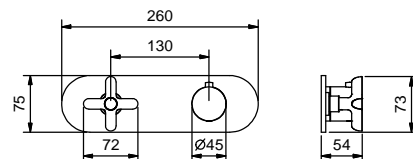

Miscelatore termostatico doccia incasso 3/4"

- maniglie
- **1 uscita** da 1/2"
- solo per montaggio orizzontale
- ingressi da 3/4"

Art. R731B

External piece

Cromo	53 02 R731B
Nero Opaco	53 13 R731B
Nickel PVD	53 95 R731B
Matt Gun Metal PVD	53 P5 R731B
Matt British Gold PVD	53 P6 R731B
Matt Copper PVD	53 P9 R731B
Pure Brass PVD	53 Q7 R731B
Raw Metal PVD	53 Q8 R731B

Art. D331A

Built-in piece

19 00 D331A

TOTAL PRICE

Cromo
Nero Opaco
Nickel PVD
Matt Gun Metal PVD
Matt British Gold PVD
Matt Copper PVD
Pure Brass PVD
Raw Metal PVD

Miscelatore termostatico doccia incasso 3/4"

- maniglie
- deviatore a rotazione con chiusura a **2 uscite**
- solo per montaggio orizzontale
- ingressi da 3/4"

Art. R772B

External piece

Cromo	53 02 R772B
Nero Opaco	53 13 R772B
Nickel PVD	53 95 R772B
Matt Gun Metal PVD	53 P5 R772B
Matt British Gold PVD	53 P6 R772B
Matt Copper PVD	53 P9 R772B
Pure Brass PVD	53 Q7 R772B
Raw Metal PVD	53 Q8 R772B

Art. D372A

Built-in piece

19 00 D372A

TOTAL PRICE

Cromo
Nero Opaco
Nickel PVD
Matt Gun Metal PVD
Matt British Gold PVD
Matt Copper PVD
Pure Brass PVD
Raw Metal PVD