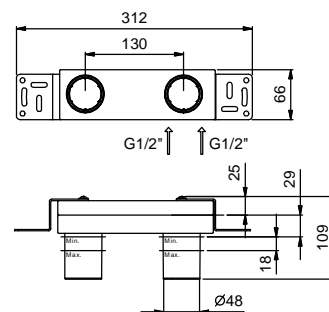

TOTAL PRICE

Cromo	
Nero Opaco	
Nickel PVD	
Matt Gun Metal PVD	
Matt British Gold PVD	
Matt Copper PVD	
Pure Brass PVD	
Raw Metal PVD