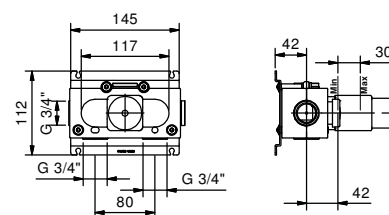

Art. D300A

Built-in piece

19 00 D300A

TOTAL PRICE

Cromo
Nero Opaco
Nickel PVD
Matt Gun Metal PVD
Matt British Gold PVD
Pure Brass PVD
Raw Metal PVD