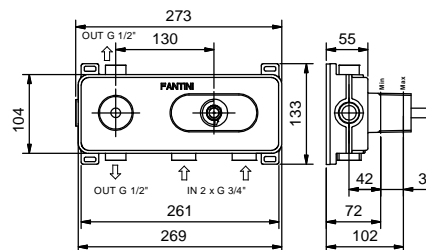

Built-in piece

19 00 D372A

TOTAL PRICE

Cromo
Nero Opaco
Nickel PVD
Matt Gun Metal PVD
Matt British Gold PVD
Matt Copper PVD
Pure Brass PVD
Raw Metal PVD