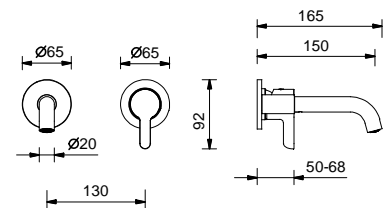

R411B

Parte esterna

Cromo	53 02 R411B
Nero Opaco	53 13 R411B
Polished Nickel PVD	53 95 R411B
Matt Gun Metal PVD	53 P5 R411B
Matt British Gold PVD	53 P6 R411B
Matt Copper PVD	53 P9 R411B
Deep Black PVD	53 S1 R411B
Pure Brass PVD	53 Q7 R411B
Raw Metal PVD	53 Q8 R411B