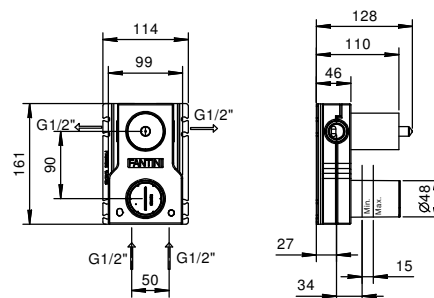

Parte empotrable

44 00 M585A

PRECIO TOTAL

- Cromo
- Negro Opaco
- Nickel PVD
- Matt Gun Metal PVD
- Matt British Gold PVD
- Matt Copper PVD
- Pure Brass PVD
- Raw Metal PVD