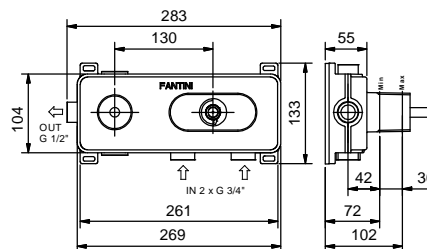

PRECIO TOTAL

- Cromo
- Negro Opaco
- Nickel PVD
- Matt Gun Metal PVD
- Matt British Gold PVD
- Matt Copper PVD
- Pure Brass PVD
- Raw Metal PVD