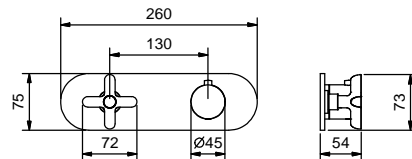

Parte externa

Cromo	53 02 R772B
Negro Opaco	53 13 R772B
Nickel PVD	53 95 R772B
Matt Gun Metal PVD	53 P5 R772B
Matt British Gold PVD	53 P6 R772B
Matt Copper PVD	53 P9 R772B
Pure Brass PVD	53 Q7 R772B
Raw Metal PVD	53 Q8 R772B