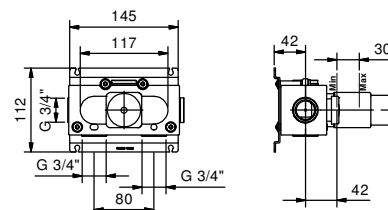

Parte empotrable

19 00 D300A

PRECIO TOTAL

- Cromo
- Negro Opaco
- Nickel PVD
- Matt Gun Metal PVD
- Matt British Gold PVD
- Pure Brass PVD
- Raw Metal PVD