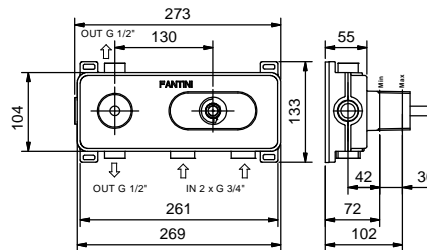

PRECIO TOTAL

- Cromo
- Negro Opaco
- Nickel PVD
- Matt Gun Metal PVD
- Matt British Gold PVD
- Matt Copper PVD
- Pure Brass PVD
- Raw Metal PVD