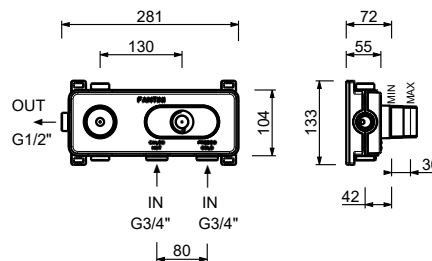

D331A

Parte empotrable

19 00 D331A