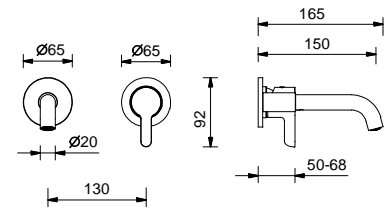

R411B

Parte externa

Cromo	53 02 R411B
Negro Opaco	53 13 R411B
Polished Nickel PVD	53 95 R411B
Matt Gun Metal PVD	53 P5 R411B
Matt British Gold PVD	53 P6 R411B
Matt Copper PVD	53 P9 R411B
Deep Black PVD	53 S1 R411B
Pure Brass PVD	53 Q7 R411B
Raw Metal PVD	53 Q8 R411B