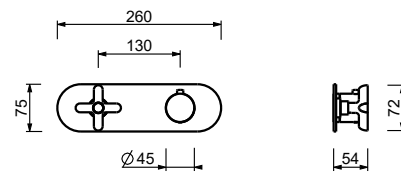

R772B

Parte externa

Cromo	53 02 R772B
Negro Opaco	53 13 R772B
Polished Nickel PVD	53 95 R772B
Matt Gun Metal PVD	53 P5 R772B
Matt British Gold PVD	53 P6 R772B
Matt Copper PVD	53 P9 R772B
Deep Black PVD	53 S1 R772B
Pure Brass PVD	53 Q7 R772B
Raw Metal PVD	53 Q8 R772B