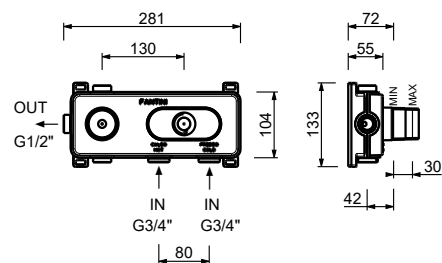

D331A

Parte empotrable

19 00 D331A