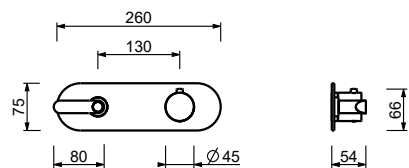

- manetas
- **1 salida** de 1/2"
- solo para montaje horizontal
- entradas de 3/4"

**R831B**

**Parte externa**

Cromo	53 02 R831B
Negro Opaco	53 13 R831B
Polished Nickel PVD	53 95 R831B
Matt Gun Metal PVD	53 P5 R831B
Matt British Gold PVD	53 P6 R831B
Matt Copper PVD	53 P9 R831B
Pure Brass PVD	53 Q7 R831B
Raw Metal PVD	53 Q8 R831B