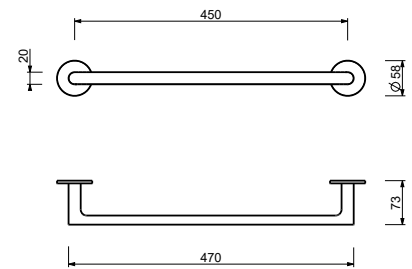

H806

Towel rail

• 30 cm

- | | |
|------------------------|------------|
| Chrome | 93 02 H806 |
| Matt Black | 93 13 H806 |
| Polished Nickel PVD | 93 95 H806 |
| Matt Gun Metal PVD | 93 P5 H806 |
| Matt British Gold PVD | 93 P6 H806 |
| Matt Copper PVD | 93 P9 H806 |
| Deep Black PVD | 93 S1 H806 |
| Mokka PVD | 93 S5 H806 |
| Brushed Steel Look PVD | 93 92 H806 |
| Pure Brass PVD | 93 Q7 H806 |
| Raw Metal PVD | 93 Q8 H806 |

H811

Towel rail

• 45 cm

- | | |
|------------------------|------------|
| Chrome | 93 02 H811 |
| Matt Black | 93 13 H811 |
| Polished Nickel PVD | 93 95 H811 |
| Matt Gun Metal PVD | 93 P5 H811 |
| Matt British Gold PVD | 93 P6 H811 |
| Matt Copper PVD | 93 P9 H811 |
| Deep Black PVD | 93 S1 H811 |
| Mokka PVD | 93 S5 H811 |
| Brushed Steel Look PVD | 93 92 H811 |
| Pure Brass PVD | 93 Q7 H811 |
| Raw Metal PVD | 93 Q8 H811 |