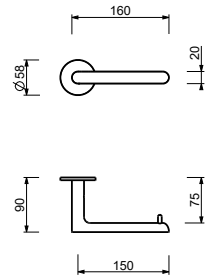

H845

Toilet roll holder

• for horizontal and vertical installation

Chrome	93 02 H845
Matt Black	93 13 H845
Polished Nickel PVD	93 95 H845
Matt Gun Metal PVD	93 P5 H845
Matt British Gold PVD	93 P6 H845
Matt Copper PVD	93 P9 H845
Deep Black PVD	93 S1 H845
Mokka PVD	93 S5 H845
Brushed Steel Look PVD	93 92 H845
Pure Brass PVD	93 Q7 H845
Raw Metal PVD	93 Q8 H845