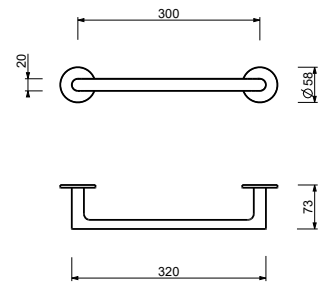

H806

Towel rail

• 30 cm

- | | |
|------------------------|------------|
| Chrome | 93 02 H806 |
| Matt Black | 93 13 H806 |
| Polished Nickel PVD | 93 95 H806 |
| Matt Gun Metal PVD | 93 P5 H806 |
| Matt British Gold PVD | 93 P6 H806 |
| Matt Copper PVD | 93 P9 H806 |
| Deep Black PVD | 93 S1 H806 |
| Mokka PVD | 93 S5 H806 |
| Brushed Steel Look PVD | 93 92 H806 |
| Pure Brass PVD | 93 Q7 H806 |
| Raw Metal PVD | 93 Q8 H806 |