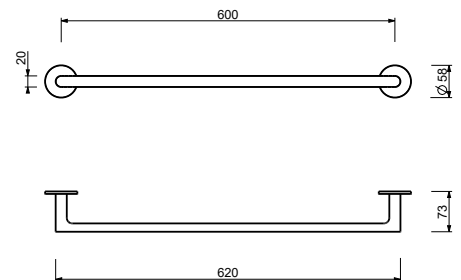

H807

Towel rail

• 60 cm

Chrome	93 02 H807
Matt Black	93 13 H807
Polished Nickel PVD	93 95 H807
Matt Gun Metal PVD	93 P5 H807
Matt British Gold PVD	93 P6 H807
Matt Copper PVD	93 P9 H807
Deep Black PVD	93 S1 H807
Mokka PVD	93 S5 H807
Brushed Steel Look PVD	93 92 H807
Pure Brass PVD	93 Q7 H807
Raw Metal PVD	93 Q8 H807