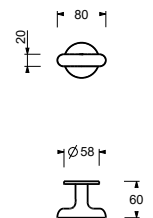

H808

Robe hook

Chrome	93 02 H808
Matt Black	93 13 H808
Polished Nickel PVD	93 95 H808
Matt Gun Metal PVD	93 P5 H808
Matt British Gold PVD	93 P6 H808
Matt Copper PVD	93 P9 H808
Deep Black PVD	93 S1 H808
Mokka PVD	93 S5 H808
Brushed Steel Look PVD	93 92 H808
Pure Brass PVD	93 Q7 H808
Raw Metal PVD	93 Q8 H808