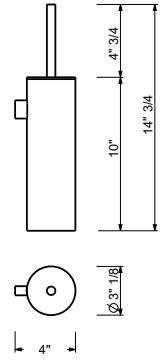

7672

Wall-mount toilet brush holder

- wall mounted
- with extendable container

Chrome	96 02 7672
Matte Black	96 13 7672
Polished Nickel PVD	96 95 7672
Matte Gun Metal PVD	96 P5 7672
Matte British Gold PVD	96 P6 7672
Matte Copper PVD	96 P9 7672
Deep Black PVD	96 S1 7672
Pure Brass PVD	96 Q7 7672
Raw Metal PVD	96 Q8 7672