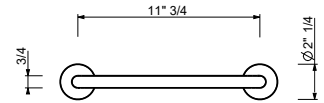

7671
Wall-mount liquid soap
dispenser
finish: 02, 13, 95, P5,
P6, P9, S1, Q7, Q8

7672
Wall-mount toilet brush
holder
finish: 02, 13, 95, P5,
P6, P9, S1, Q7, Q8

H806

12" Towel bar

- Chrome 93 02 H806
- Matte Black 93 13 H806
- Polished Nickel PVD 93 95 H806
- Matte Gun Metal PVD 93 P5 H806
- Matte British Gold PVD 93 P6 H806
- Matte Copper PVD 93 P9 H806
- Deep Black PVD 93 S1 H806
- Pure Brass PVD 93 Q7 H806
- Raw Metal PVD 93 Q8 H806