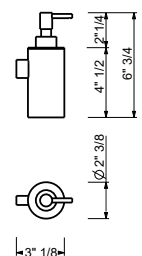

7671

Wall-mount liquid soap dispenser

- wall mounted
- with extendable container

Chrome	96 02 7671
Matte Black	96 13 7671
Polished Nickel PVD	96 95 7671
Matte Gun Metal PVD	96 P5 7671
Matte British Gold PVD	96 P6 7671
Matte Copper PVD	96 P9 7671
Deep Black PVD	96 S1 7671
Pure Brass PVD	96 Q7 7671
Raw Metal PVD	96 Q8 7671