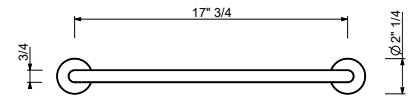

H806

12" Towel bar

- Chrome 93 02 H806
- Matte Black 93 13 H806
- Polished Nickel PVD 93 95 H806
- Matte Gun Metal PVD 93 P5 H806
- Matte British Gold PVD 93 P6 H806
- Matte Copper PVD 93 P9 H806
- Deep Black PVD 93 S1 H806
- Pure Brass PVD 93 Q7 H806
- Raw Metal PVD 93 Q8 H806

H811

18" Towel bar

- Chrome 93 02 H811
- Matte Black 93 13 H811
- Polished Nickel PVD 93 95 H811
- Matte Gun Metal PVD 93 P5 H811
- Matte British Gold PVD 93 P6 H811
- Matte Copper PVD 93 P9 H811
- Deep Black PVD 93 S1 H811
- Pure Brass PVD 93 Q7 H811
- Raw Metal PVD 93 Q8 H811

H807

24" Towel bar

• 60 cm

- Chrome 93 02 H807
- Matte Black 93 13 H807
- Polished Nickel PVD 93 95 H807
- Matte Gun Metal PVD 93 P5 H807
- Matte British Gold PVD 93 P6 H807
- Matte Copper PVD 93 P9 H807
- Deep Black PVD 93 S1 H807
- Pure Brass PVD 93 Q7 H807
- Raw Metal PVD 93 Q8 H807

H808

Wall-mount hook

- Chrome 93 02 H808
- Matte Black 93 13 H808
- Polished Nickel PVD 93 95 H808
- Matte Gun Metal PVD 93 P5 H808
- Matte British Gold PVD 93 P6 H808
- Matte Copper PVD 93 P9 H808
- Deep Black PVD 93 S1 H808
- Pure Brass PVD 93 Q7 H808
- Raw Metal PVD 93 Q8 H808