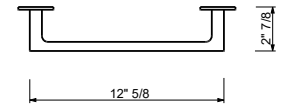

7671
Wall-mount liquid soap
dispenser
finish: 02, 13, 95, P5,
P6, P9, S1, Q7, Q8

7672
Wall-mount toilet brush
holder
finish: 02, 13, 95, P5,
P6, P9, S1, Q7, Q8

H806

12" Towel bar

- Chrome 93 02 H806
- Matte Black 93 13 H806
- Polished Nickel PVD 93 95 H806
- Matte Gun Metal PVD 93 P5 H806
- Matte British Gold PVD 93 P6 H806
- Matte Copper PVD 93 P9 H806
- Deep Black PVD 93 S1 H806
- Pure Brass PVD 93 Q7 H806
- Raw Metal PVD 93 Q8 H806