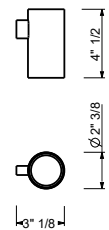

7670

Wall-mount tumbler

- wall mounted
- with extendable container

Chrome	96 02 7670
Matte Black	96 13 7670
Polished Nickel PVD	96 95 7670
Matte Gun Metal PVD	96 P5 7670
Matte British Gold PVD	96 P6 7670
Matte Copper PVD	96 P9 7670
Deep Black PVD	96 S1 7670
Pure Brass PVD	96 Q7 7670
Raw Metal PVD	96 Q8 7670