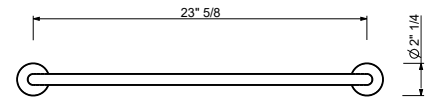

H808

Wall-mount hook

- Chrome 93 02 H808
- Matte Black 93 13 H808
- Polished Nickel PVD 93 95 H808
- Matte Gun Metal PVD 93 P5 H808
- Matte British Gold PVD 93 P6 H808
- Matte Copper PVD 93 P9 H808
- Deep Black PVD 93 S1 H808
- Pure Brass PVD 93 Q7 H808
- Raw Metal PVD 93 Q8 H808